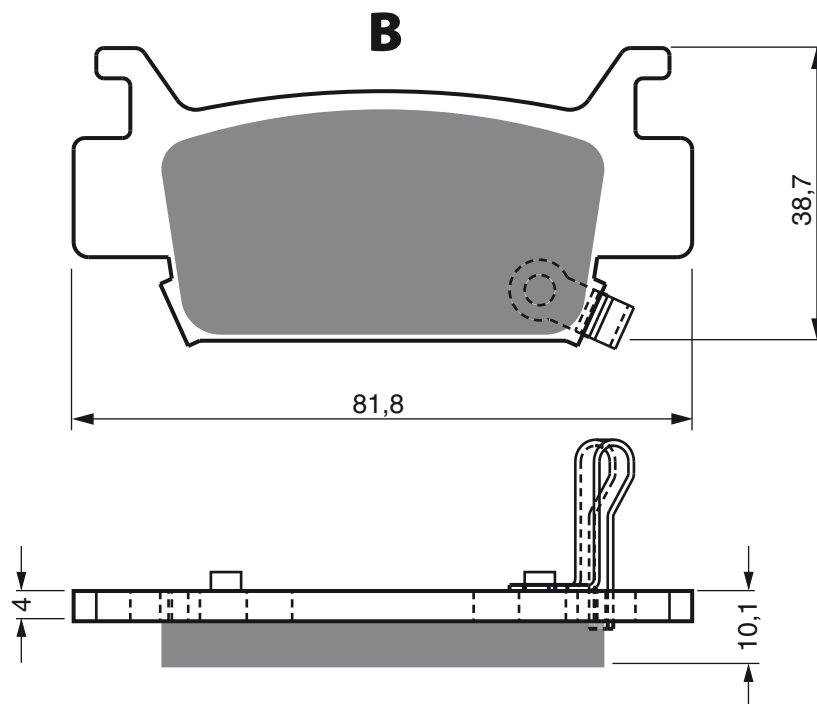

AD

K1

K5

S3
RACING

K5-LX

PART NUMBER

240

HONDA

TRX	400	FES-FE8 Fourtrax Foreman 4x4/ES	05-08	2F
TRX	500	FAS/FA6/FA7/FGA5/6/7	05-	2F
TRX	500	FE8/FE9 Fourtrax Foreman 4x4 EPS	08-	2F
TRX	500	FM-FM9 Fourtrax Foreman 4x4	05-	2F
TRX	500	FPA9 Fourtrax Foreman Rubicon Gpspace wit EPS	09-	2F

TRX	500	FPE8/FPE9	08-	2F
TRX	500	FPM8/FPM9	08-	2F
TRX	500	TM5/TM6	05-06	2F
TRX	680	FA6/FGA6 Fourtrack Rincon	06-09	2F
TRX	700	XX8	08-09	R