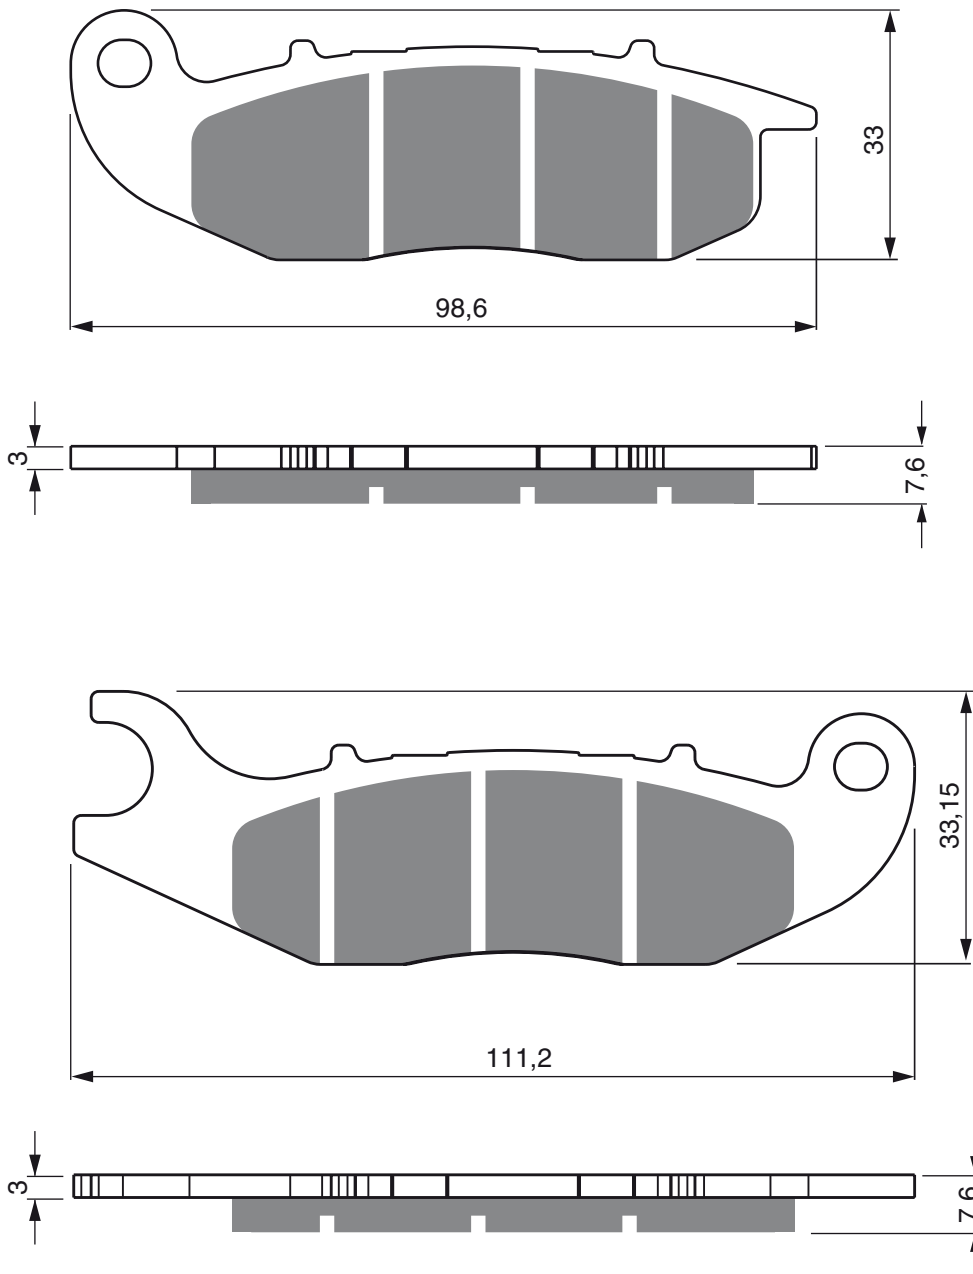

AD

S3
RACING

GP5

GP6

GP7

PART NUMBER

278

DERBI