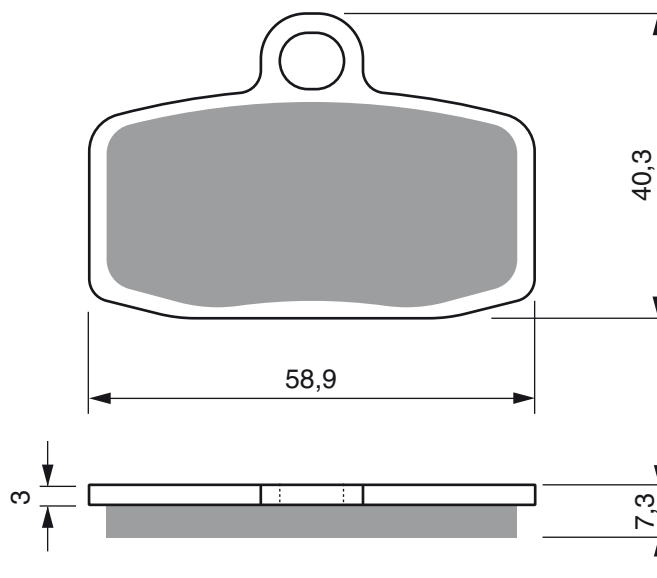

AD

K1

K5

K5-LX

S3
RACING

S33
RACING

PART NUMBER

307

KTM

	Freeride Electric	12-	F
SX	85	12-	F
	350 Freeride	12-	F