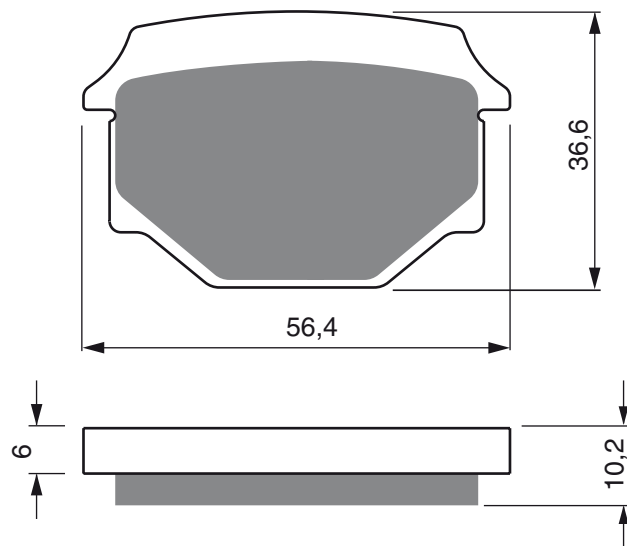

PART NUMBER

289

AD

**S3
RACING**

**S33
RACING**

GP5

GP6

GP7

A