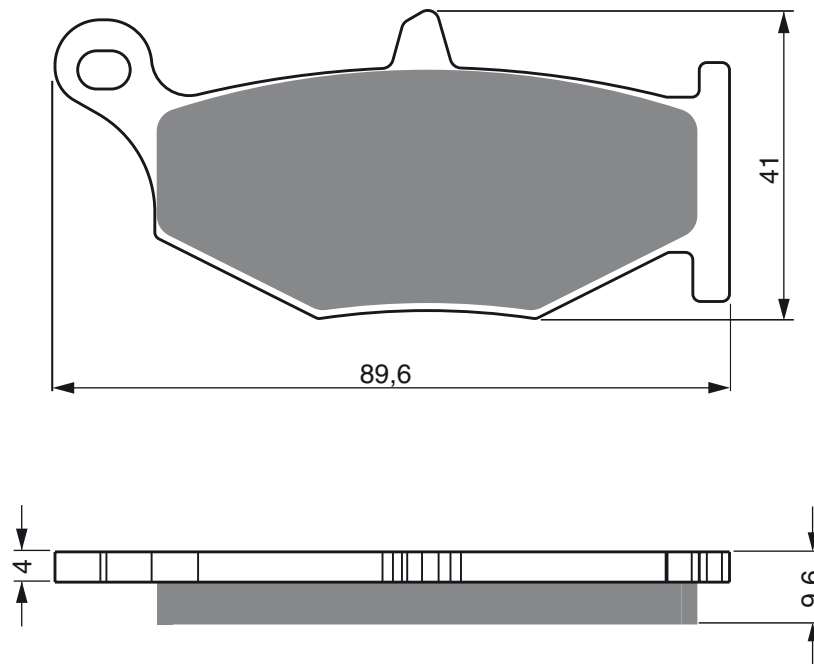

SUZUKI

GSR	400	K6	06-08	R
GSR	600	K6	06-	R
GSX-R	600	K6/K7 (Rad. Cal)	06-07	R
GSX-R	600	K8	08-10	R
GSX-R	750	K6/K7 (Rad. Cal)	06-07	R

GSX-R	750	K8	08-10	R
GSX-R	1000	K7/K8	07-08	R
GSX-R	1300	Hayabusa	08-	R
		1300 B-King	07-	R