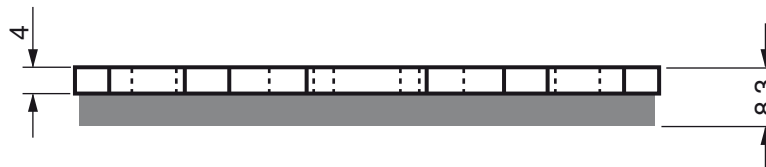

Disc Brake Pads **GOLDfren**

PART NUMBER

196

AD

**S3
RACING**

GP5

GP6

GP7

**S33
RACING**

BMW

R	850 R / Roadster	01 -	2F
R	850 RT	02 - 06	2F
R	1100 S (Non ABS)	00 - 03	2F
R	1150 GS	02 - 04	2F
R	1150 RT	00 - 05	2F
R	1150 RT (ABS)	02 - 05	2F
HP2	1200 Megamoto (K25)	07 - 10	2F
K	1200 GT	03 - 06	2F
K	1200 RS	01 - 04	2F
K	1200 S	05 - 08	2F
R	1200 C Montauk	04	2F
R	1200 GS	04 - 07	2F
R	1200 GS (30 years GS)	11	2F
R	1200 GS (Cast wheel)	10 -	2F

R	1200 GS Adventure (30 years GS)	11	2F
R	1200 GS Adventure (Spoke wheel)	06 - 09	2F
R	1200 GS Triple Black (Spoke wheel)	11 -	2F
R	1200 GS/Adventure (Spoke wheel)	10 -	2F
R	1200 GS/M (K25/0303/Cast wheel)	06 - 09	2F
R	1200 RT	10 -	2F
R	1200 RT SE	10 -	2F
R	1200 S	06 -	2F
R	1200 ST	05 - 08	2F
K	1300 GT	09 -	2F
K	1300 GT EE	10 -	2F
K	1300 GT SE	10 -	2F
K	1300 S	09 -	2F