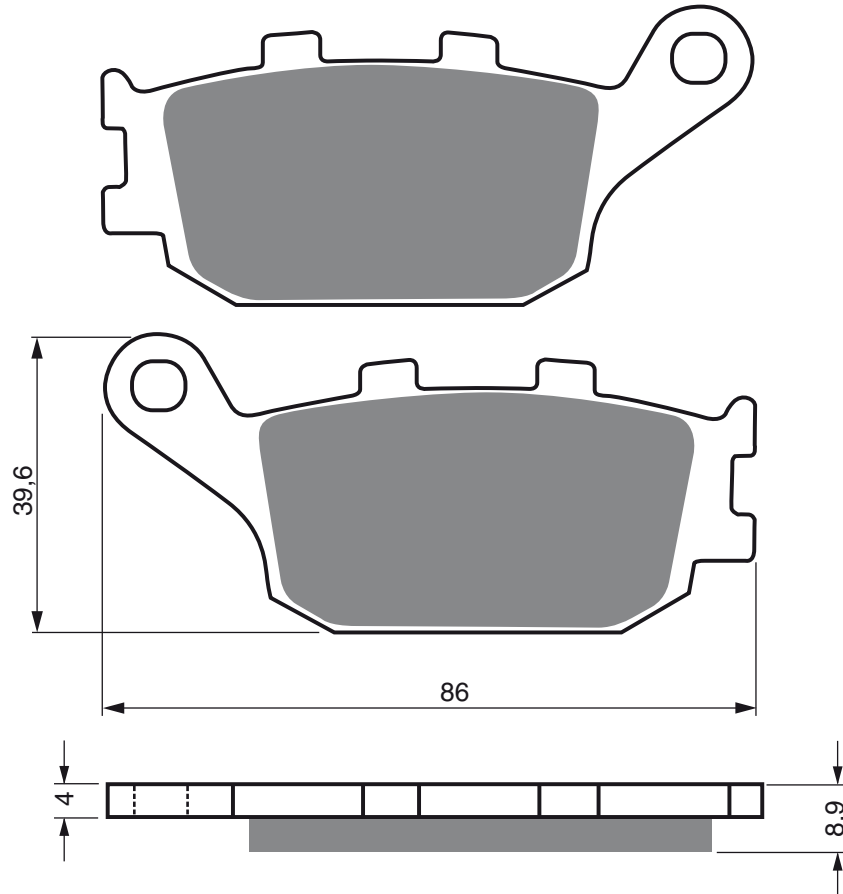

Disc Brake Pads **GOLDfren**

PART NUMBER

021

AD

**S3
RACING**

**S33
RACING**

HONDA

CB	400	SBS	05	R
CB	400	SF4/SF5/S5	04-05	R
CBR	400	F	92-	R
VRX	400	T(NC33)	96	R
CB	500	A4/A5/A6/A7	04-07	R
CBF	500		04-	R
CB	600	Hornet (PC34/K016)	98-99	R
CB	600	Hornet S	00-06	R
CBF	600	N7 Radial caliper	07-09	R
CBF	600	NA8/NA9 (ABS)	08-	R
CBF	600	S4/S5 (Non ABS)	04-05	R
CBF	600	SA8 (ABS/Non ABS)	08-	R
CBF	600		04-06	R
CBR	600	F, Super Sport (PC25/F648)	91-94	R
CBR	600	F3 (PC31/H002)	95-98	R
CBR	600	F3/F4	03-07	R
CBR	600	F4	98-99	R
CBR	600	F4 (PC35/K294)	99-00	R
CBR	600	F4 Sport (PC35)	01-02	R
CBR	600	RR (Radial caliper)	05-06	R
CBR	600	RR3/RR4	03-04	R
NC	700	S	12-	R
NC	700	X	12-	R

XL	700	VA8/VA9/VAA Transalp (3 Piston Front Caliper/ ABS Front & Rear wheels)	08-	R
	700	Integra	12-	R
CB	750	N, F, Seven Fifty (RC42/G035)	92-02	R
NR	750	(RC40/-)	92	R
CB	900	F2 Hornet	02-07	R
CBR	900	RR, Fireblade	98-99	R
CBR	900	RR, Fireblade (SC28/G034)	92-93	R
CBR	900	RR, Fireblade (SC33/H294)	94-97	R
CBR	900	RR2 Fireblade(954ccm)	02-03	R
CBR	900	RRY/RR1 Fireblade(929ccm)	00-01	R
CB	1000	F (Big One) (SC30/G341)	93-	R
CB	1000	FP/FR/FS/FT/FV	93-97	R
CBF	1000	F (FA) (2 piston front calipers /Non ABS)	11-	R
CBF	1000	F6/F7	06-	R
CBF	1000	Limited Edition	09-	R
CBR	1000	RR Fireblade	04-05	R
VTR	1000	F Firestorm (SC36/H687)	97-06	R
VTR	1000	SP-1	00-01	R
VTR	1000	SP-2/SP-3	02-07	R
VT	1100	C2 Shadow A.C.E.(SC32/H027)	95-	R
VT	1100	C2 Y	00-	R
VT	1100	C3 Shadow Aero (SC39/K012)	98-	R
VT	1100	C4 Shadow sabre	04-05	R

VT	1100	T Shadow (SC32/H027)	98-	R
CB	1300	5/6/7/8/9 (Superfour)	05-09	R
CB	1300	A5-A9 (Superfour ABS)	05-09	R
CB	1300	F3	03-04	R
CB	1300	S	11-	R
CB	1300	S5/S6/S7/S8/S9	05-09	R
CB	1300	SA5/SA6 Super Bol-Dor	05-09	R
VT	1300	CX 10 Fury (Non ABS)	10-	R
VT	1300	CXA Chopper (9 spoke wheel/non ABS)	10-	R
VT	1300	CXAA Chopper (9 spoke wheel /ABS model)	10-	R
VTX	1300	S3/S4/S5/S6/S7/S8	03-08	R

KAWASAKI

Z	750	(ZR 750 L7F/L8F/L9F/LAF/LAB)	07-10	R
Z	750	ABS (ZR 750 M7F/M8F/ M9F/MAF/MBF)	07-10	R
Z	750	R ABS (ZR 750 PBF)	11-	R
Z	750	R Non ABS (ZR 750 NBF)	11-	R
KL	1000	(LV 1000 A1H) (Right)	04-05	R
Z	1000	(ZR 1000 B7F/B8F)	07-08	R
Z	1000	(ZR1000 DAF)	10-	R
Z	1000	ABS (ZR 1000 C7F)	07-09	R
	1000	Versys	12-	R

Best Quality Pads

www.goldfren.cz