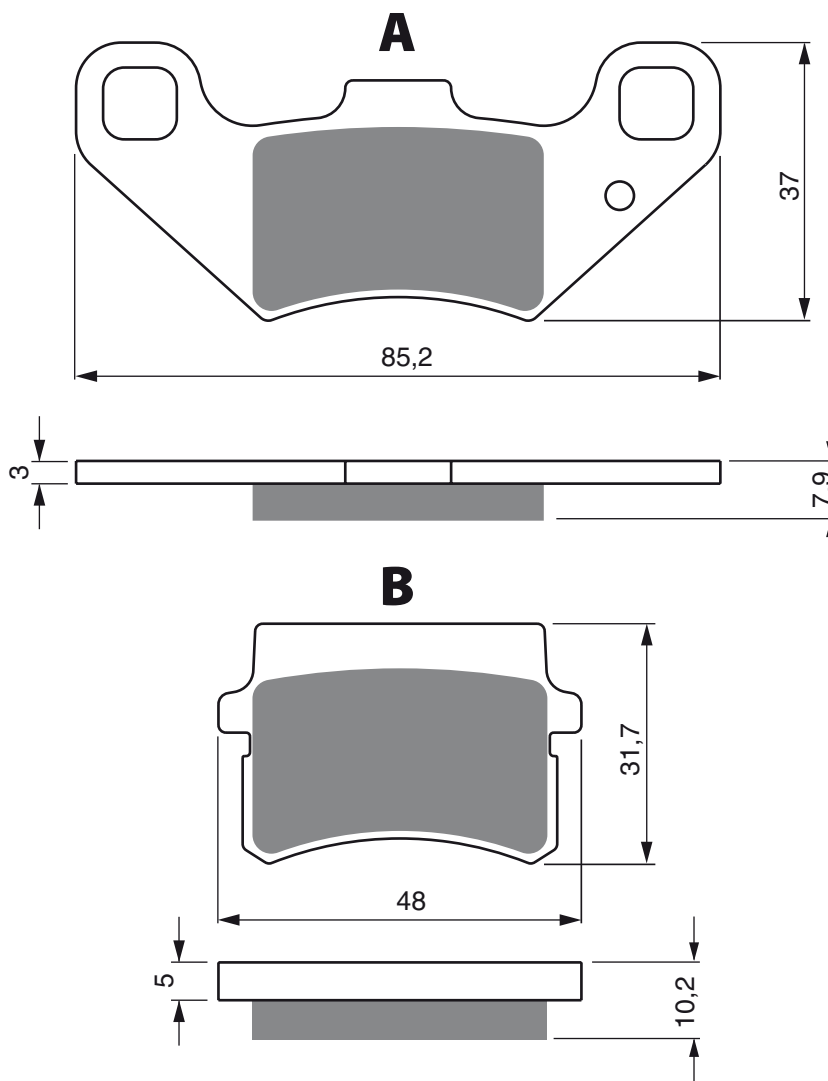

AD   S33 RACING   K1   K5   S3 RACING

PART NUMBER

288

ADLY			
300	Interceptor Quad	08-	2F
EXPLORER			
300	2x4/4x4 Ranger	08-09	2F
HAMMERHEAD BUGGIES			
80	T	08-09	2F
ES	150 SSupersport 11 R	08-09	2F
PGO			
50	Bugrider (Buggie)	06	2F
BR	150 E Bugrider	04-07	2F
BR	200 Bugrider	07-09	2F
BR	250 E Bugrider	05-09	2F
	250 Bug	-	2F

	250 Bugrider	-	2F
	250 SS Bugrider (Single Seat)	-	2F
	500 Bug	08-09	2F
QUADZILLA			
RV	125 Midi RV Bug	-	2F
RV	150 Midi Buggie	07-	2F
BR	200	07-08	2F
BR	250	-	2F
XRV	250 (Off road)	06-07	2F
XRV	250 E	06-07	2F
RL	300 Buggie	07-08	2F
XL	300	-	2F