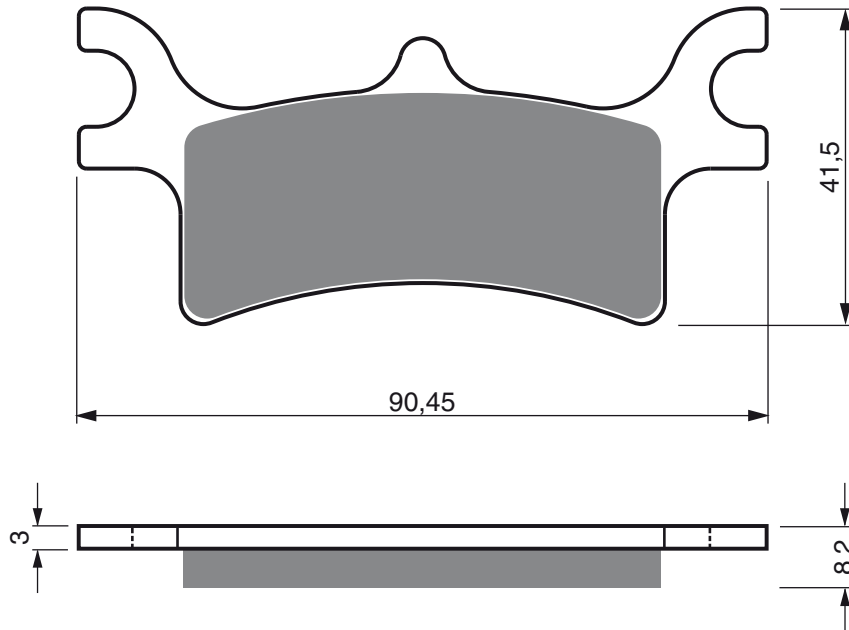

PART NUMBER

209

AD

**S3
RACING**

K1

K5

K5-LX

POLARIS

PPS	/PTV 4x4/Series 10	-	R
50	E Scrambler 2x4, 4x4	08-	R
325	/500 Magnum	02-03	R
325	Xpedition	02-	2R
330	Magnum (2X4/HDS)	03-04	R
330	Magnum (4X4/HDS)	03-04	R
330	Trail Blazer	08-09	R
330	Trail Boss	05-09	R
400	Sportsman	03-04	R
450	Sportsman	06-	R
ATV	500 Pro 4x4 TPS	02-	R
X2	500 Sportsman EFI	07-09	R
	500 Magnum (2x4 / 4x4 HDS)	02-	R
	500 Scrambler (2x4)	07-08	R
	500 Scrambler 4x4	05-09	R
	500 Sportsman EFI/HO	07-08	R
	500 Sportsman HD	03-04	R
	500 Sportsman Touring EFI	08-	R
	500 Sportsman X2	06-08	R
	600 Sportsman (4x4)	03-04	R
MV	700 Sportsman	05-06	R
	700 Sportsman (4x4)	02-04	R
	700 Sportsman EFI	07	R
	800 Sportsman EFI	05-07	R
	800 Sportsman EFI Intl/HO	07-	R