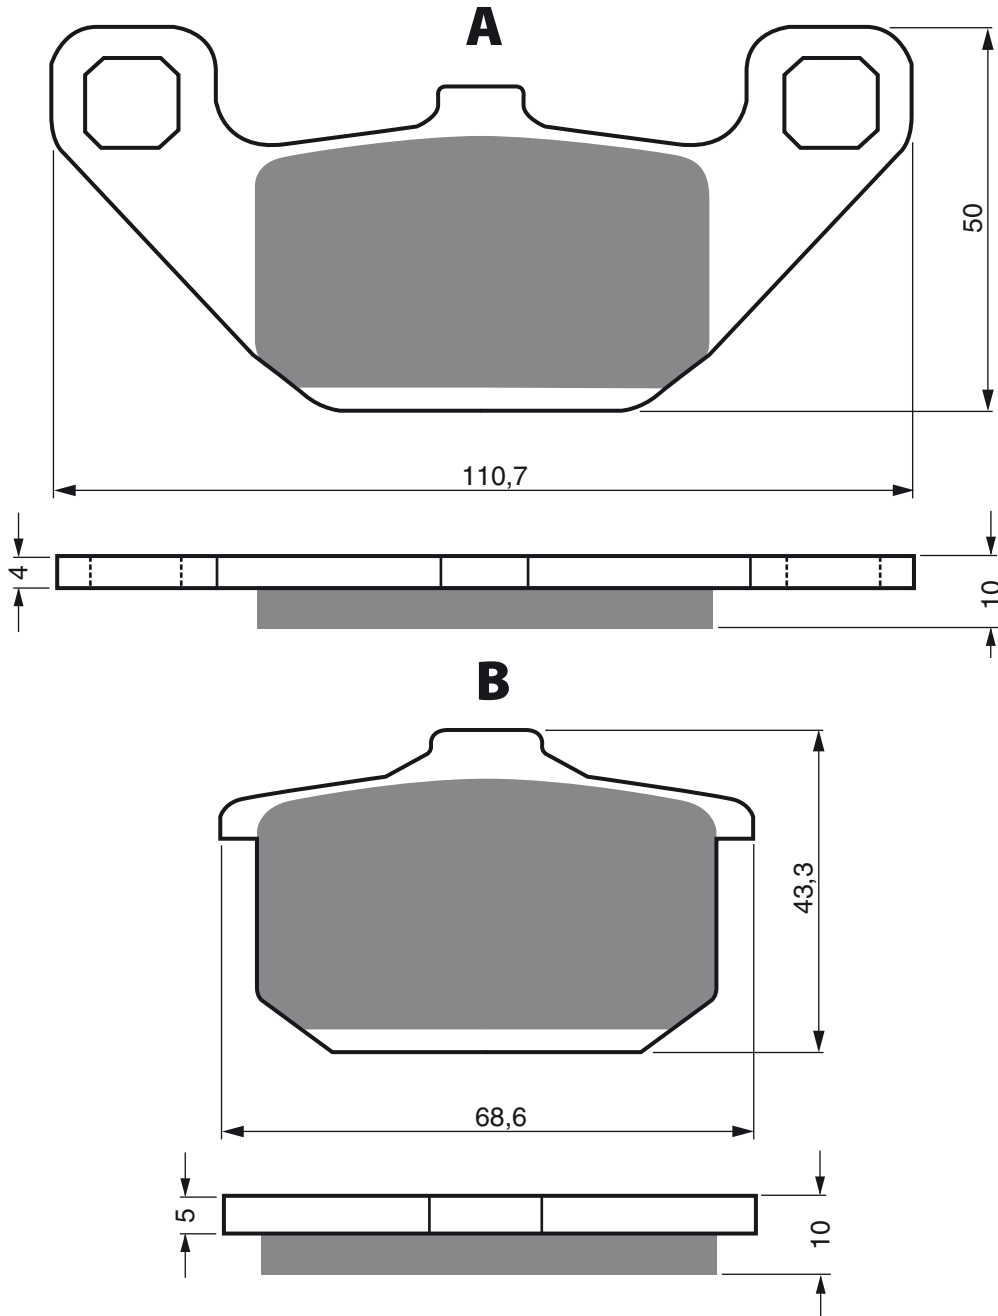

Disc Brake Pads **GOLDfren**

PART NUMBER

037

AD

**S3
RACING**

HYOSUNG

GA-4		99-	F
GA	300	98-	F

KAWASAKI

BR	250	86-	F
CS	250	86-	F
EL	250 (EL250E/E864)	91-	F

EL	250	E3, E4	93-94	F
EL	250	Eliminator (EL250B/E864)	88-	F
EX	250	R Ninja	86-87	F/R
GPZ	250	R	86-	F/R
GPZ	250		83-	2F
KR	250		85-	R
LX	250	Eliminator, SE	90-	F

Z	250	Eliminator	88-	F
EL	252		97-00	F
EX	305	B1	83-	F
GPZ	305	(EX305A/C947/0)	83-	2F
EN	400	Twin	85-	F
FX	400	R	86-	R
GPZ	400	(KZ400J/B718)	85-	R

Best Quality Pads

www.goldfren.cz