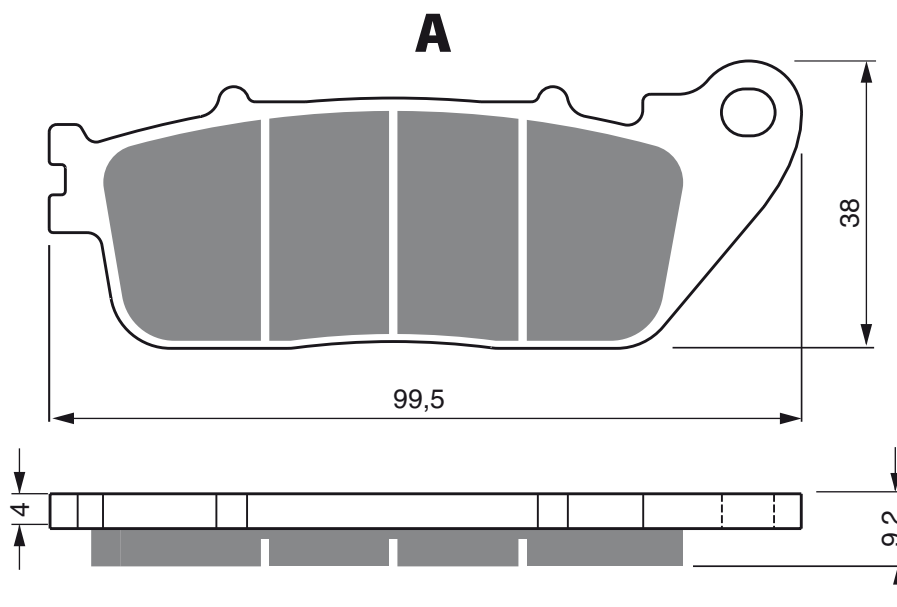

PART NUMBER

277

AD

**S3
RACING**

**S33
RACING**

HONDA

VFR	800	XAB Crossrunner 800	11-	R
CB	1000	R8	08	R
CB	1000	R9/RA Non ABS Model	09-	R
CB	1000	RA9/RAA (ABS Model)	09-	R
VFR	1200	FA10	10-	R
VFR	1200	FDA (Automatic transmission)	10-	R