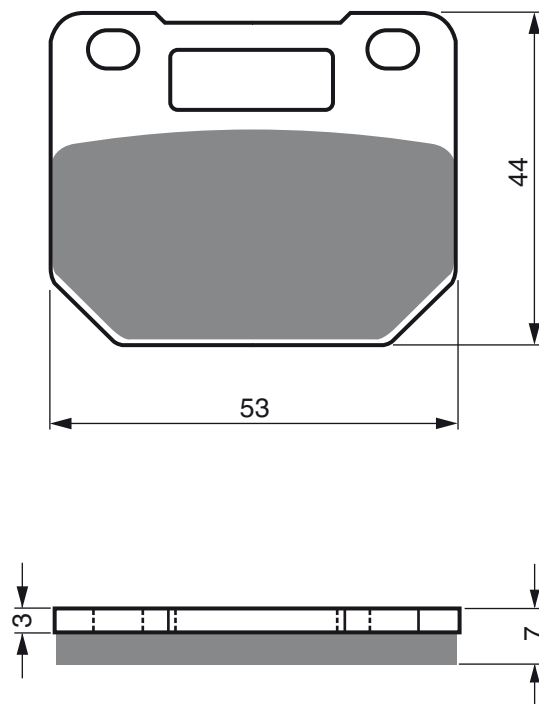

Disc Brake Pads **GOLDfren**

AD

S3
RACING

PART NUMBER

074

SUZUKI

RG	80	(NC11A/D789)	85-	F
RG	80	Gamma	88-93	F
RG	125	Gamma	85-90	F