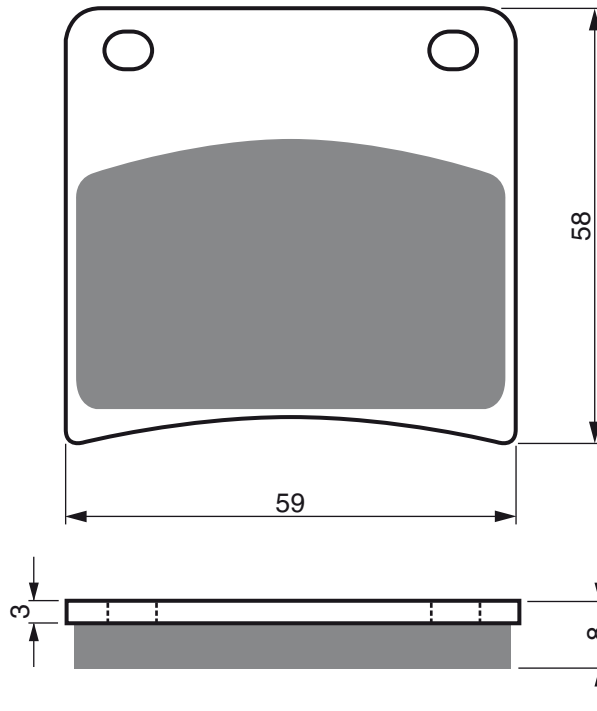

PART NUMBER

027

AD

S3
RACING

GP5

SUZUKI

GSX	400 F	89-	2F
GSX	600 FJ-FK (GN72B/E775)	88-97	2F
GSX	750 FK-FT (GR78A/F025)	89-96	2F
VX	800 L-P (VSS1B/F399)	90-93	R
GSX	1100 FJ-FK (GV72C/E671)	88-95	2F
GSX	1100 GM, GN, GP (GV74A/F725)	91-93	R
GL	1400 Cavalcade	87-	2F