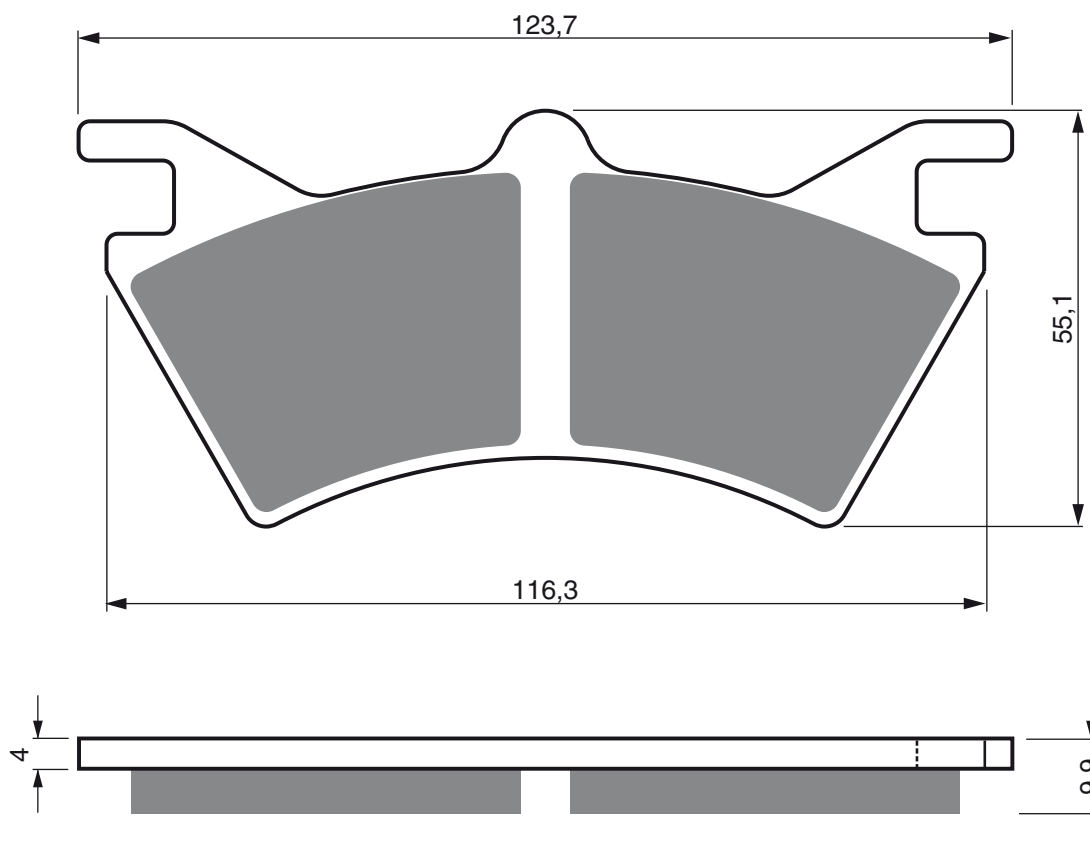

Disc Brake Pads **GOLDfren**

AD

S3
RACING

K1

K5

PART NUMBER

208

POLARIS

PPS	/PTV 6x6/Series 10	-	R
PPS	LUH 6x6	02-	R
PTV	6x6	03-	R
500	Sportsman 6x6	00-03	R