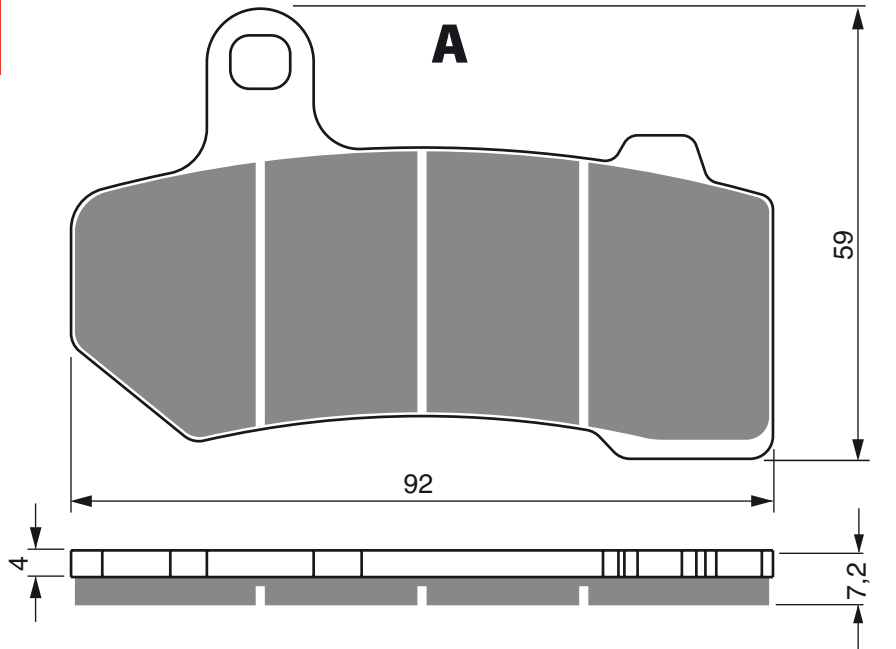

Disc Brake Pads **GOLDfren**

PART NUMBER

271

AD

**S3
RACING**

**S33
RACING**

HARLEY DAVIDSON

VRSCAW	1130 V-Rod	07	2F/R	VRSCX	1130 V-Rod	08-	2F/R	FLHX	1584 Street Glide	08-	2F/R
VRSCAW	1130 V-Rod	08-	2F/R	FLHR	1584 Road Glide	08-	2F/R	FLTR	1584 Road Glide	08-09	2F/R
VRSCD	1130 Night Road	05-07	2F/R	FLHR	1584 Road King	08-	2F/R	FLTRX	1584 Road Glide Custom	10-	2F/R
VRSCDX	1130 Night Rod Special	07-	2F/R	FLHRC	1584 Road King Classic	08-	2F/R	FLHTCUTG	1690 Tri Glide Ultra Classic Trike	09-	2F
VRSCF	1130 Muscle	09-	2F/R	FLHT	1584 Electra Glide Standard	08-10	2F/R	FLHXXX	1690 Street Glide Trike	10-	2F
VRSCR	1130 Street Rod	05-07	2F/R	FLHTC	1584 Electra Glide Classic	08-	2F/R	FLTRU	1690 Road Glide Ultra	11-	2F/R
VRSCX	1130 V-Rod	07	2F/R	FLHTCI	1584 Ultra Electra Glide Classic	08-	2F/R	Tri	1690 Glide Ultra Classic	09-	2F
				FLHTK	1584 Electra Glide Ultra Ltd	10-	2F/R				

Best Quality Pads

www.goldfren.cz