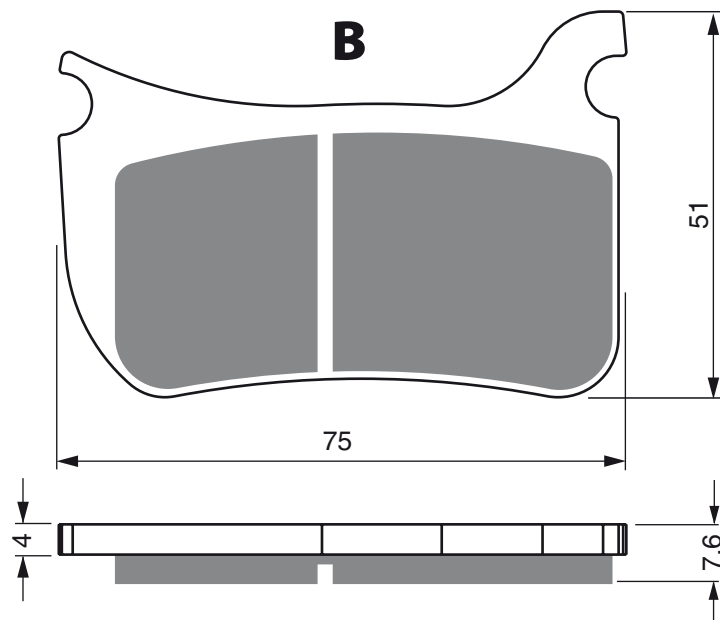

Disc Brake Pads **GOLDfren**

S3
RACING

GP5

GP6

GP7

AD

PART NUMBER

276