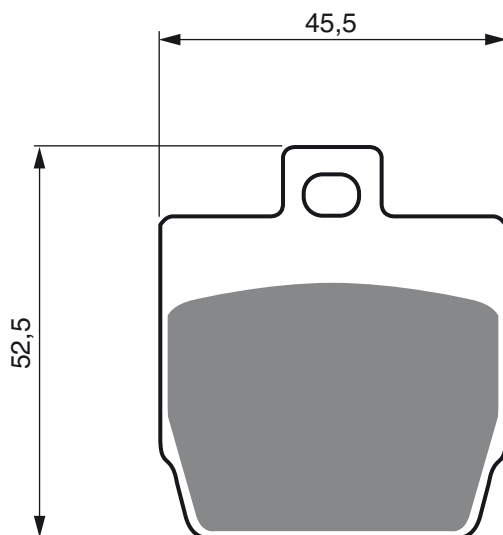

Disc Brake Pads **GOLDfren**

®

AD

S3
RACING

PART NUMBER

128

MBK

EW	50	Stunt Naked	05 - 10	F
YQ	50	Nitro	97 - 10	R
YQ	50	Nitro Naked	06 - 10	R
	50	Nitro	97 -	R
	50	Stunt	00 - 06	F

YAMAHA

EW	50	Slider	00 - 03	F
YQ	50	Aerox R	97 -	R