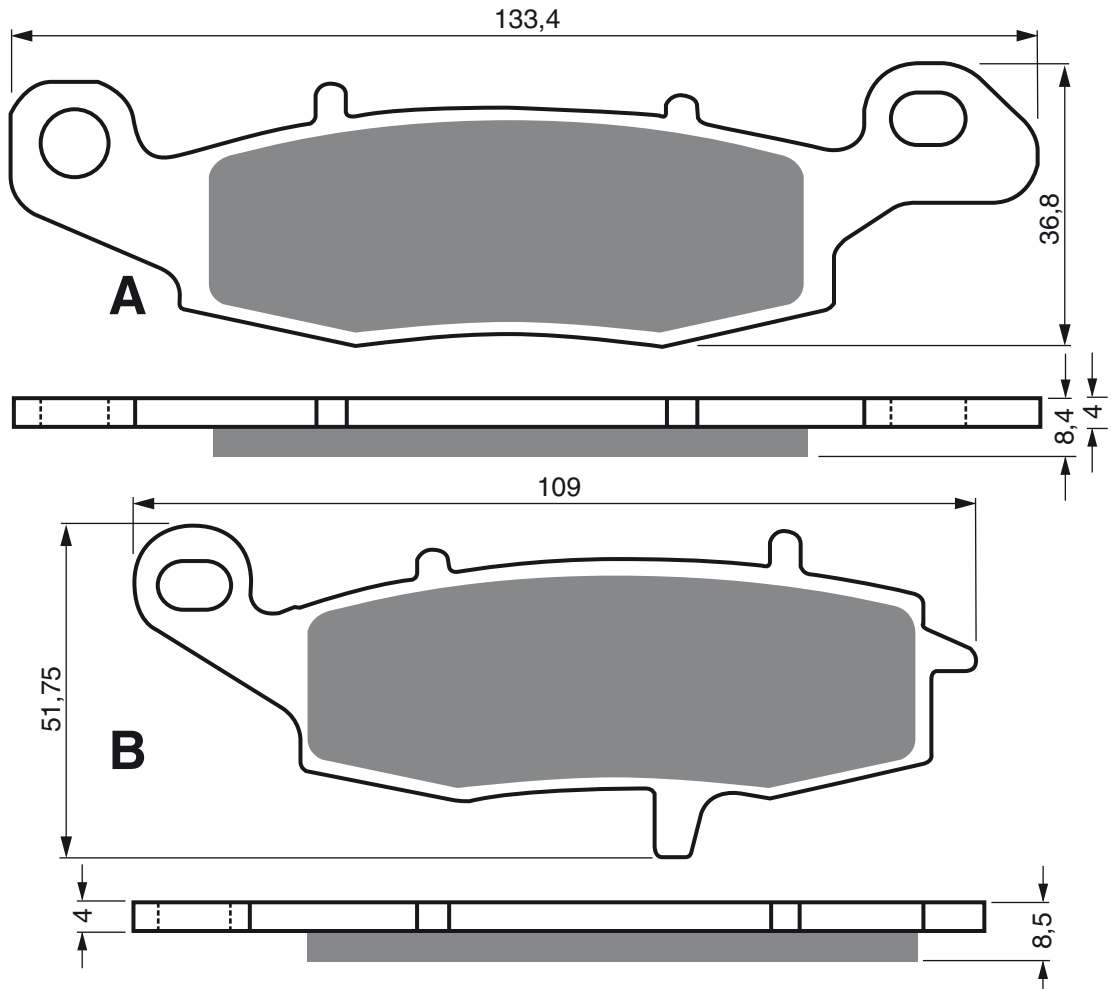

Disc Brake Pads **GOLDfren**

PART NUMBER

104

AD

S3
RACING

S33
RACING

GP5

GP6

GP7

KAWASAKI

ER-5	500	C1/C3	01-07	F
ER-6F	650	(EX 650 A6F/B6F/D9F) (Left)	06-	F
ER-6N	650	(ER 650 A6S/B6F/C9F) (Left)	06-	F
KL	650	C1 (KLR) (KL650C/G935)	95-	F
KLE	650	Versys A7F	07-	F
KLE	650	Versys B7F ABS	07-	F
KLR	650	(KL650C/E1.92/61.00010.00)	99-05	F
KLR	650	(KL650C/G935/1)	98-	F
KLR	650	C1-C8	95-04	F
Z	750	(ZR 750 J1) (Left)	04-05	F
Z	750	S (ZR 750 K1) (Left)	05-07	F
ZR	750	Zephyr (Left) (ZR750D/F541)	96-	F
ZR-7	750	Left (ZR750F1/)	99-	F
ZR-7S	750	Left	01-04	F
VN	800	Classic (VN800A/G986)	96-06	F
VN	800	Drifter (VN800C/E1.92/61.00008.00)	99-02	F
VN	900	A6F Classic	06	F
VN	900	B7F Classic (Spoke wheel)	07	F
VN	900	BBFA Classic Special Edition/ White wall TyresúSpoke Wheel	11-	F
VN	900	C7F Custom (cast wheel)	07	F
KLV	1000	(LV 1000 A1H) (Left)	04-05	F
GPZ	1100	ABS, Horizon (Left) (ZXT10F/G936)	97-98	F

GPZ	1100	E1-E2 (Left) (ZXT10E/G936)	95-96	F
ZR	1100	Zephyr (Left) (ZRT1100B/F989)	97-	F
ZR	1100	Zephyr B5 (Zephyr 1000 RS)	02-	F
VN	1500	A1-A11 Vulcan, SE (VNT50A/B/E794)	87-99	F
VN	1500	B1-B4, C1-C4 Vulcan	87-97	F
VN	1500	Classic (VNT50D/H366)	97-	F
VN	1500	Classic Fi	00-04	F
VN	1500	Classic Tourer (Left) (VNT50G/H975)	98-00	F
VN	1500	Classic Tourer Fi (Left)	00-	F
VN	1500	Drifter (VNT50J/J/E1.92/61.00009.00)	99-02	F
VN	1500	L1/L2/L3/L4 nomad Fi (Left)	00-03	F
VN	1600	A1/A2 Classic (Left)	03-08	F
VN	1600	D1H/D6F Classic Tourer (Left)	05-08	F
VN	1700	C9F Classic Tourer (Left)	09	F
VN	1700	DAF Classic Tourer ABS (Left)	10-	F
VN	1700	E9F Classic (Left)	09	F
VN	1700	FAF Classic ABS (Left)	10-	F

SUZUKI

GSF	250	VS, S Bandit	95-	F
TU	250	Big Boy NJ47A-117/123	00-01	F
TU	250	GY/GBK1 Grass Tracker	00-01	F
GSF	400	Bandit (GK75B/F610)	94-	F
GSF	600	Bandit / S Bandit (Left)	00-04	F
G SX	600	FW Left (AJ/H928)	98-06	F

DL	650	AK7 V strom ABS	07-	F
DL	650	AK9GT V-Storm Traveller (Left)	09-	F
DL	650	AL1 XP V-Storm Xpedition (Left)	11-	F
DL	650	K4 V-Storm (Left)	04-06	F
DL	650	K7	07-	F
GSF	650	Bandit / S Bandit Left	05-06	F
GSF	650	K6/SAK6 Bandit(ABS)	06	F
SFV	650	K9 Gladius (Left)	09-	F
SV	650	K3/SK3/K4/SK4/K5/SK5/K6/ SK6/K7/SK7/K8/SK8 (Left)	03-08	F
SV	650	K7/SAK7 ABS model	07-	F
SV	650	S Left (AV/K329)	99-02	F
GSR	750	L1 (Left)	11-	F
G SX	750	FW Left (AE/H927)	98-06	F
DR	800	ST Big (SR43B/F723)	96-	F
DL	1000	K2-K9 V-Storm (Left)	02-	F
G SX	1100	G (Left) (GV74A/F725)	96-	F
C	1500	Intruder Left	05-	F
M	1500	Intruder (Left)	09-	F
VL	1500	K2/K3 (Left)	02-03	F
VL	1500	K5/K6 (C1500) Intruder (Left)	05-	F

Best Quality Pads

www.goldfren.cz