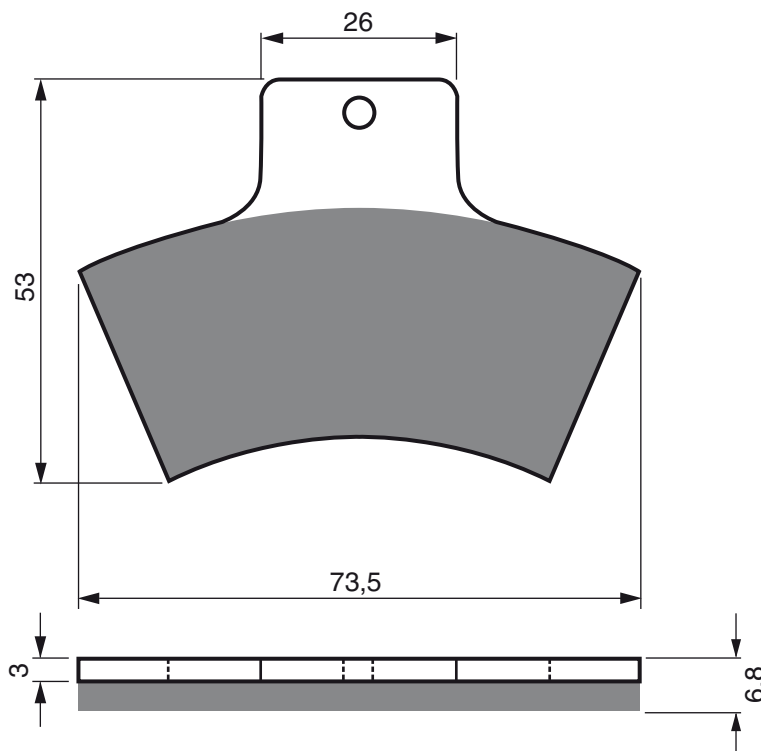

VICTORY

	1731	Vision Tour (all models)	08-	2F
	1731	Cross Country	10-	2F
	1731	Cross Roads	10-	2F
		Vision 8 Ball	10-	2F
		Vision Street	08-09	2F

PART NUMBER

179

AD

K1

K5

S3
RACING