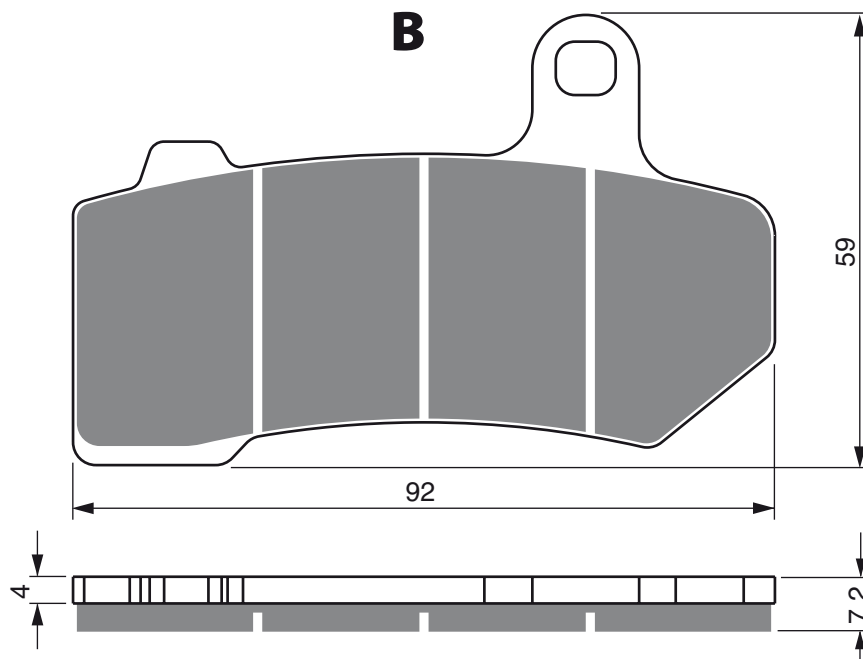

Disc Brake Pads **GOLDfren**

PART NUMBER

271

AD

**S3
RACING**

**S33
RACING**

HARLEY DAVIDSON

VRSCAW	1130 V-Rod	07	2F/R	VRSCX	1130 V-Rod	08-	2F/R	FLHX	1584 Street Glide	08-	2F/R
VRSCAW	1130 V-Rod	08-	2F/R	FLHR	1584 Road Glide	08-	2F/R	FLTR	1584 Road Glide	08-09	2F/R
VRSCD	1130 Night Road	05-07	2F/R	FLHR	1584 Road King	08-	2F/R	FLTRX	1584 Road Glide Custom	10-	2F/R
VRSCDX	1130 Night Rod Special	07-	2F/R	FLHRC	1584 Road King Classic	08-	2F/R	FLHTCUTG	1690 Tri Glide Ultra Classic Trike	09-	2F
VRSCF	1130 Muscle	09-	2F/R	FLHT	1584 Electra Glide Standard	08-10	2F/R	FLHXXX	1690 Street Glide Trike	10-	2F
VRSCR	1130 Street Rod	05-07	2F/R	FLHTC	1584 Electra Glide Classic	08-	2F/R	FLTRU	1690 Road Glide Ultra	11-	2F/R
VRSCX	1130 V-Rod	07	2F/R	FLHTCI	1584 Ultra Electra Glide Classic	08-	2F/R	Tri	1690 Glide Ultra Classic	09-	2F
				FLHTK	1584 Electra Glide Ultra Ltd	10-	2F/R				

Best Quality Pads

www.goldfren.cz