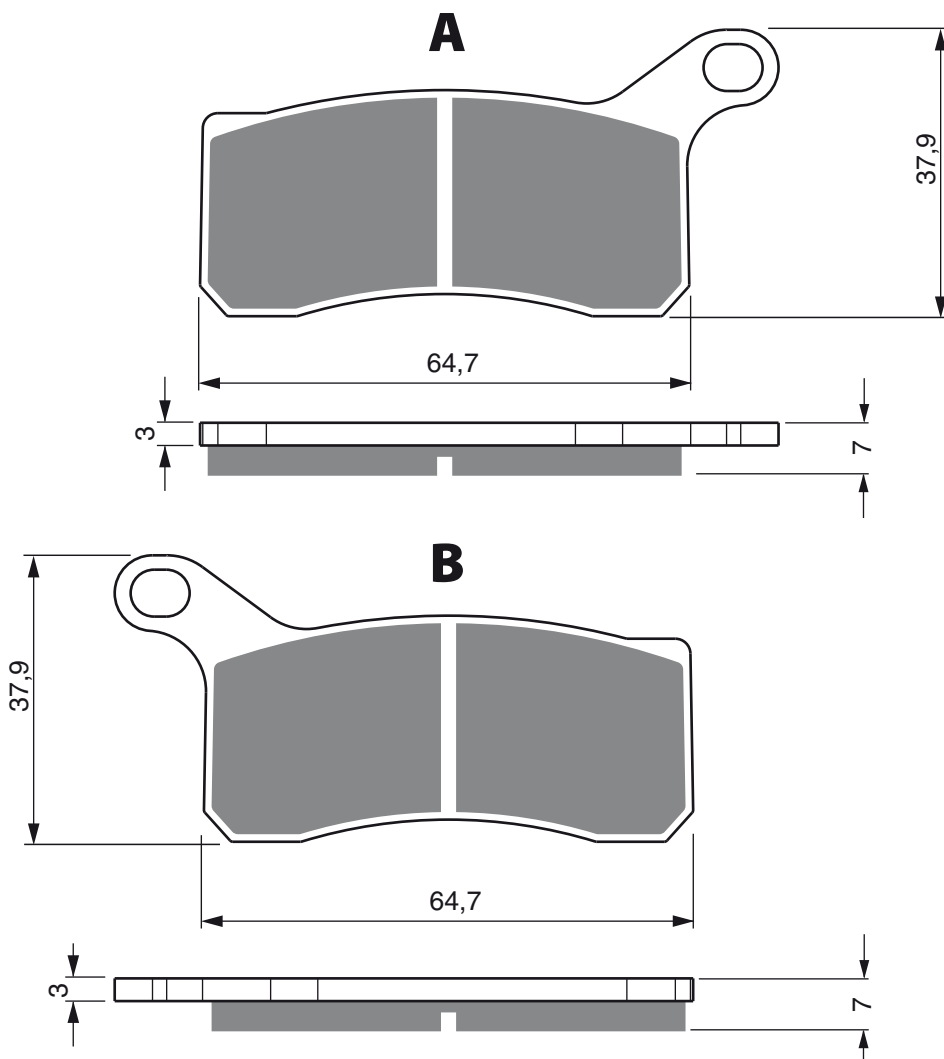

HM

CRE	50	Six Competition Magura Caliper09-	F
CRM	50	Derapage Competition 09	F
CRM	125	(Derapage Competition 2T) 11-	F

KTM

SX-F	450	(Quad) 09-	2F
XC	450	Quad 08-	2F
SX-F	505	(Quad) 09-	2F
XC	525	Quad 08-	2F