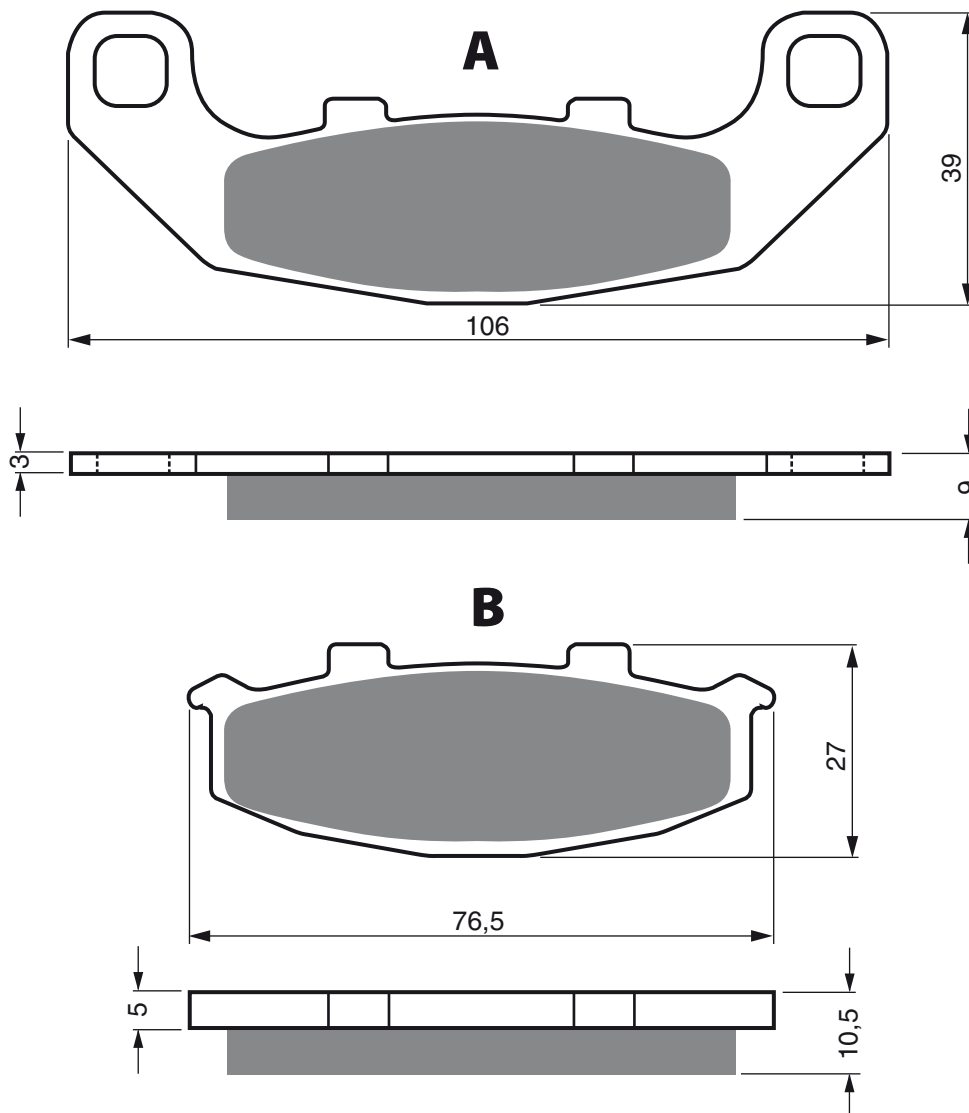

AD

S3
RACING

PART NUMBER

044

KAWASAKI

EX	250	R F2-F10 Ninja	88-07	R
GPX	250	R	88-	R
KR-1	250	S	90-	R
KR-1	250		88-89	2F/R
ZXR	250	R	89-	2F/R
ZXR	250		90-	2F/R
GPX	400		87-	2F
GPZ	400	R	89-	2F
ZX-4	400		88-89	2F/R
	400	Xanthus (ZR 400 D1)	92-	2F

EX	500	E1-E3	94-96	F
GPZ	500	S (EX500 E1-E10)	94-	2F
ZR	550	B1-B3 Zephyr (ZR550B/F540)	90-92	R
ZR	550	Zephyr (GERMANY) fr.no. B024010- (ZR550B/F540)	93-	2F
ZR	750	Zephyr (ZR750C/F541)	91-95	R

SUZUKI

RGV	250	(VJ22B/F611)	93-	R
RGV	250	Gamma, M (VJ22B/F611)	91-92	R
GSX	1100	G (GV74A/F725)	94-95	R