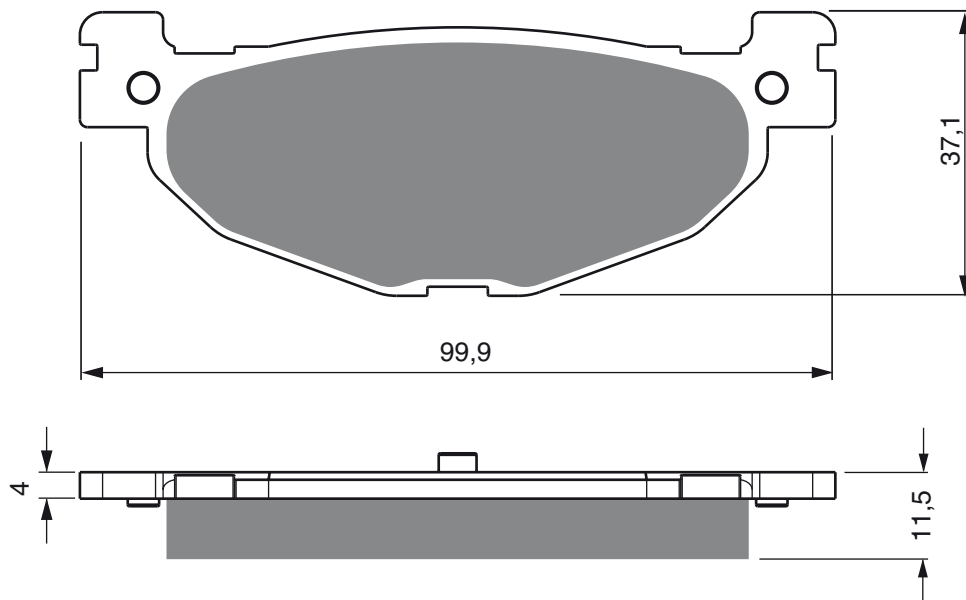

Disc Brake Pads **GOLDfren**

AD

S3
RACING

S33
RACING

PART NUMBER

268

MBK

YP	400 Skyliner	04	R

YAMAHA

CP	250 (EB71) Maxam	05 -	R
YP	400 Majesty	05 - 09	R
YP	400 S Majesty	04	R
XP	500 S T-Max	04 - 07	R
XP	500 T-Max	08 -	R