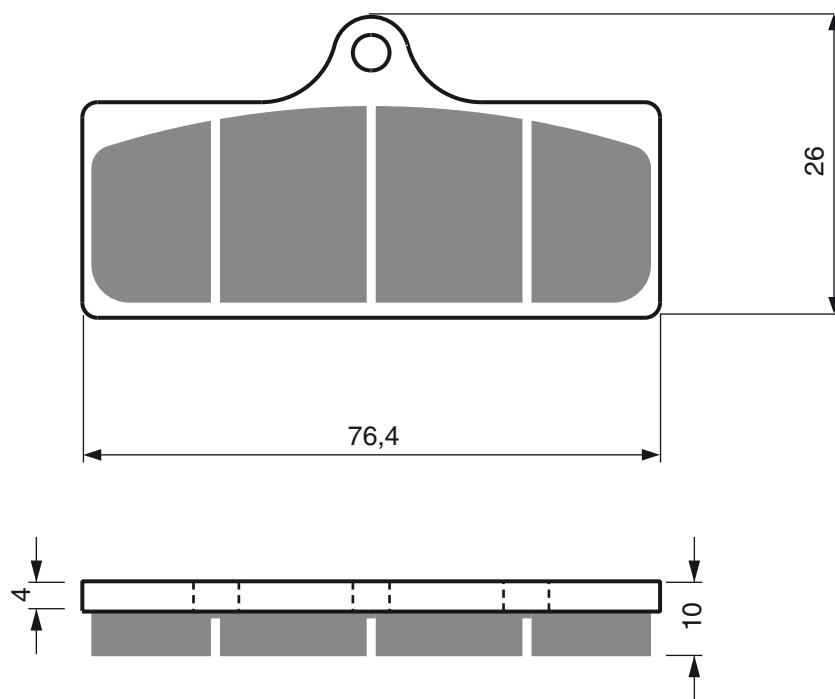

PART NUMBER

218

S3
RACING

GP5

GP6

GP7

AD

AP RACING

CP-4488 Radial 4 piston
Monoblock

- 2F