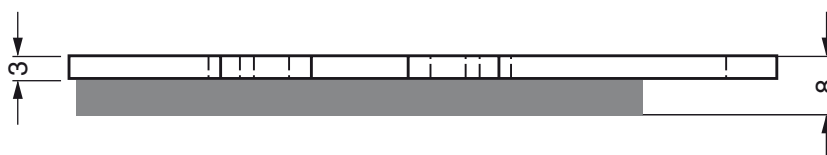

PART NUMBER

215

AD

S3
RACING

A

B