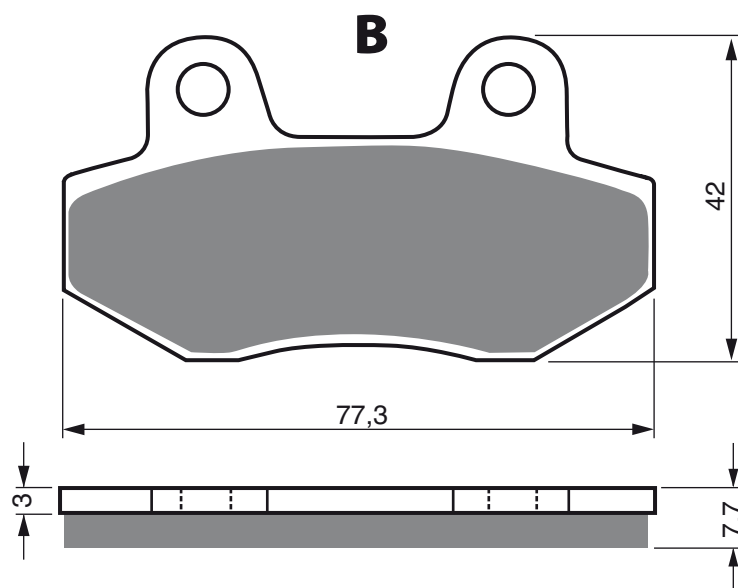

Disc Brake Pads **GOLDfren**

PART NUMBER

009

AD

K1

K5

**S3
RACING**

**S33
RACING**

AEON

125	Overland (AT08) (Quad)	02-	R
RS 180	Cobra (Quad)	06-	R
180	Cobra Overland	02-06	R
180	Cobra Roadster	02-06	R
350	Crossland RX	11-	R

APACHE

RLX 150	S	-	R

ARCTIC CAT

DVX 50	Right	06-	R
DVX 90	Right	06-	R

BENELLI

125	Caffenero Right	08-	F
250	Caffenero Right	08-	F

BLANEY (QUADS)

XL 200	Trooper	03-04	R

CAGIVA

600	Canyon	96-99	R
750	Elefant E	93-95	R
900	Canyon I.E.	97-	R
900	Elefant I.E.	90-92	R
900	Gran Canyon (M3/K325)	99-04	R
1000	Navigator, T	00-05	R

CAN-AM

800	R Commander (Left)	11-	F
1000	Commander (Left)	11-	F
1000	X Commander (Left)	11-	F
1000	XT Commander (Left)	11-	F

CF MOTO

CF 500	-3 (Rancher 500 Side x Side) (Left)	10-	F

CPI

XT 50	Quad	06-09	R