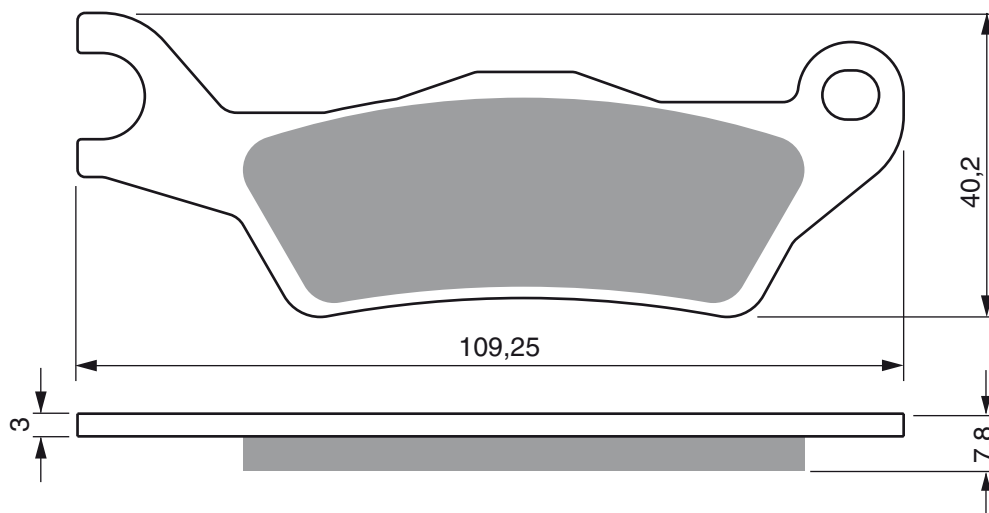

PART NUMBER

310

AD

K1

K5

S3
RACING

S33
RACING

A

B

BOMBARDIER

1000 XT	Outlander (right)	12-	F/R

CAN-AM

1000 X	XC Renegade (right)	12-	F/R