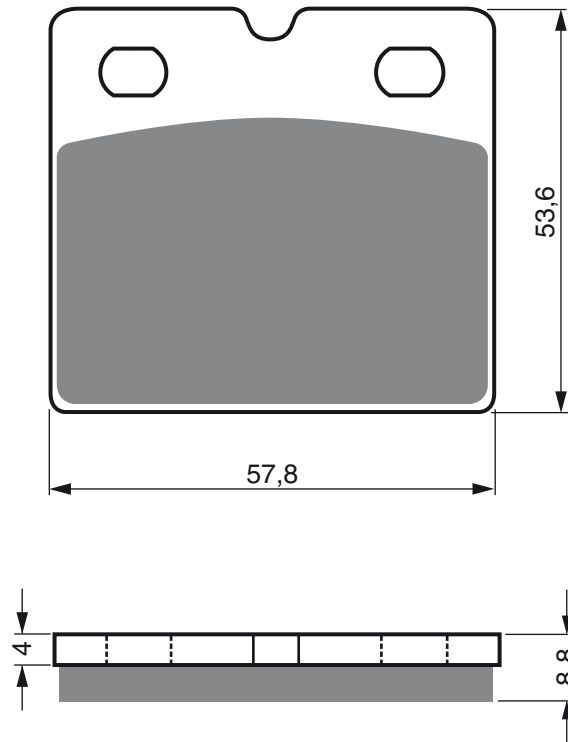

Disc Brake Pads **GOLDfren**

AD

**S3
RACING**

PART NUMBER

072

BENELLI

900	Sei	83-	2F

BMW

K75	750	RT (BMW75/D796)	89-92	2F
K75	750		90-	F
R80	800	GS Mystic (BMW247E/B791/2)	91-	2F
R80	800	GS Paris Dakar (BMW247E/B791/1)	88-	F
R80	800	R	93-	F
R80	800	RT (BMW247/A339)	85-	2F
K100	1000	LT ABS (BMW100/D100)	89-	2F
K100	1000	RS ABS (BMW100/D100)	88-89	2F
R100	1000	GS Mystic (BMW247E/G791/2)	91-	2F

R100	1000	RS (A339/2)	86-89	F
R100	1000	RS (A339/3)	88-92	F
R100	1000	RS (BMW247/A339/3)	92-01	2F
R100	1000	RT (BMW247/A339/1)	91-	2F
R	1100	RS (BMW247/A339/3)	93-01	R

MOTO-GUZZI

SP	1000	Le Mans II left	79-	R

QUADZILLA

RL	500	Buggie	08-09	2F/R

TRIUMPH

TSS	750	Electro Eight Valve	84-	F
	750	Bonneville	84-	F