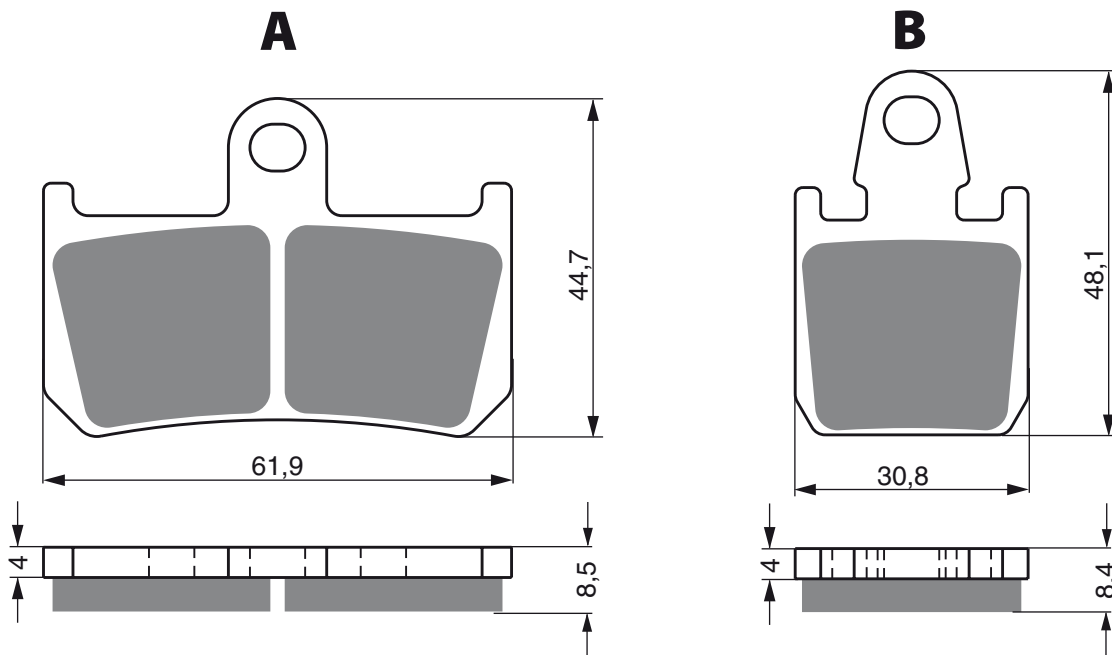

S3
RACING

GP5

GP6

GP7

S33
RACING

AD

PART NUMBER

246

1 set = 2 pcs small
2 pcs large

YAMAHA

YZF	1000 R1	07 -	2F
YZF	1000 R1 (6 piston radial caliper)	07	2F
YZF	1000 R1 (Rad.cal.) (4-pad) ABS	12 -	2F
MT-01	1670 S (5YUR)	09	2F
MT-01	1700 (6 piston radial caliper)	07 -	2F
MT-01	1700	07 -	2F
XV	1700 YV-Max	09 -	2F