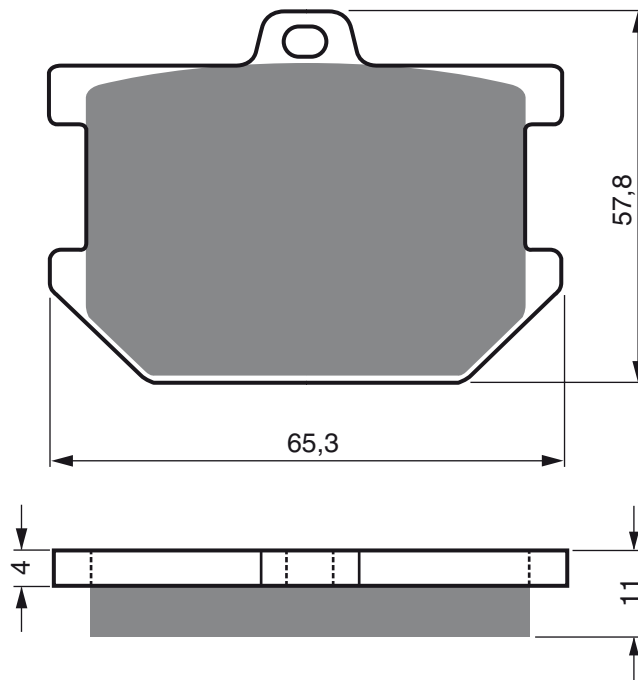

PART NUMBER

082

AD

**S3
RACING**

YAMAHA

XS	250 C	77 -	F/R
XS	250 D, E	79 - 80	F
XS	360 C, D	77 -	F/R
RD	400	79 -	2F
SR	400	77 -	F/R
XS	400 C, E, F	77 - 79	F/R
SR	500 (2J4/A653/0)	85 -	F
SR	500 (48T/D392)	78 -	F
XS	500	77 -	F/R

XJ	650 (4K0/B736)	80 - 82	2F
XS	650 (447/9623/0)	75 - 85	2F/R
XS	650 D1E, F, F2	77 - 79	2F
XS	650 G, H, J, K	80 - 82	R
XS	650 SE (3L1/B601)	80 -	F/R
XS	650 SJ, SK	82 -	2F
XS	650 SK, Heritage	83 -	2F/R
XJ	750 E	81 -	F
XS	750 (1T5/A260)	77 - 80	2F/R
XS	750 H, J, K	81 - 82	R

XS	750 SE left (3L3/-)	-	R
XS	850 left (4E2/B602)	81 -	R
XS	850	80 - 81	2F/R
XV	920	81 -	F
XV	1000 TR1 (5A8/C145)	81 -	2F
XV	1000 TR2 (5A8/C145)	-	2F
XS	1100 E, F, G, H (2H9/A704)	78 - 81	2F/R
XS	1100 SF, SG, SH, LG left	79 - 81	R