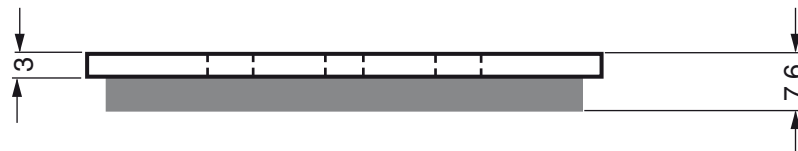

Disc Brake Pads **GOLDfren**

AD

K1

K5

S3
RACING

PART NUMBER

232

ARCTIC CAT

	Bear Cat	96 - 97	R
250	Arctic Cat 2x4/4x4	99 - 04	2F/R
300	Arctic Cat 2x4/4x4	98 - 03	2F/R
300	Arctic Cat 4x4	04 -	2F/R
375	Arctic Cat 2x4/4x4	02	2F/R
400	Bear Cat 2x4/4x4	98 - 04	2F/R
400	iA 4x4	05 -	2F/R
454	Arctic Cat 4x4	98	2F/R
454	Bear Cat 2x4/4x4	96 - 97	2F/R
500	Arctic Cat 4x4	98 -	2F/R
500	iA 4x4 Aut.	05 -	2F/R

LAVERDA

HP	125	Quasar	04 -	R
HP	180	Quasar	04 -	R
400		Quasar 4x4	04 -	2F/R
500		Quasar 4x4	04 -	2F/R
500		Quasar 4x4 C	04 -	2F/R

MASSEY FERGUSON

MF	250	(2WD/4WD)	04	2F/R
MF	300	(2WD/4WD)	04	2F/R
MF	400	4WD	04	2F/R
MF	400	Auto 4WD	04	2F/R
MF	500	(Auto 4WD) TBX Auto	04	2F/R