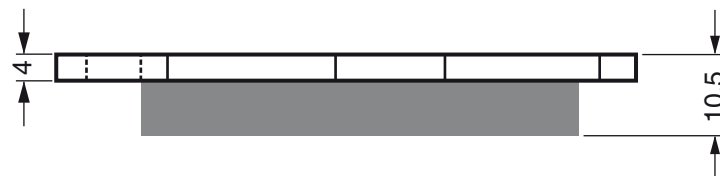

Disc Brake Pads **GOLDfren**

PART NUMBER

003

AD

K1

K5

K5-LX

S33
RACING

S3
RACING

AJP

PR5	250	Enduro	09-	R
PR5	250	Supermoto	09-	R

BIMOTA

BBX	508	Enduro	12-	R

CPI

	125	Sahel R	02-	R
	125	Sauel	-	R

DERBI

GPR	80	Cup Radial Caliper	04-	R

FANTIC

MX	50	Regolarna Competizione	08-	R
	50	Competition	06-	R
	50	Regolarna Competizione	08-	R
MX	65	Regolarna Competizione	08-	R
	80	Regolarna Competizione	08-	R
MX	85	Regolarna Competizione	08-	R
	125	Regolarna Competizione	08-	R

GAS GAS

EC	125		00-09	R
MC	125		03-	R

MX	125	/250	01-09	R
SM	125	/250/400 FSE	02-	R
SM	125	Halley	09-	R
SM	125		02-06	R
	125	Pampera	05-08	R
	125	Trail Halley	09-	R
EC	200		00-09	R
MX	200	/250/300	99-00	R
SM	200	Hobby	07-	R
EC	250	/300 Racing	09	R
EC	250		00-09	R
MC	250		00-	R
SM	250		02-06	R
EC	300		00-09	R
MC	300		00-	R
SM	400	FSE (2T)	02	R
	400	Pampera	06	R
EC	450	FSR/FSE Enduro (4T)	03-	R
FSE	450	/500	05-06	R
FSR	450	Enduro	07-	R
FSR	450	Supermoto	07-	R

MC	450		07-	R
SM	450	FSE	05-	R
SM	450	FSR	07-	R
SM	450	FSR (4T) Supermotard	07-09	R
SM	450	Halley	09-	R
SM	450	Trail Halley	09-	R
	450	Pampera	05-06	R
	450	Pampera (4T)	07-08	R
FSE	500		05-	R
EC	515	FSR/FSE Enduro (4T)	08-	R
SM	515	FSR Supermotard (4T)	07-09	R

GOES

G	125	XM	08-09	R
G	250	XM	08-09	R

HM

CR	85	R/R2	03-07	R
CRE	125	R Supermotard	03	R
CRE	250	R Enduro	95-01	R
CRE	250	R Supermotard	03	R
CRE F	250	R	08-09	R
CRE	450	Supermoto	02-03	R

Best Quality Pads

www.goldfren.cz