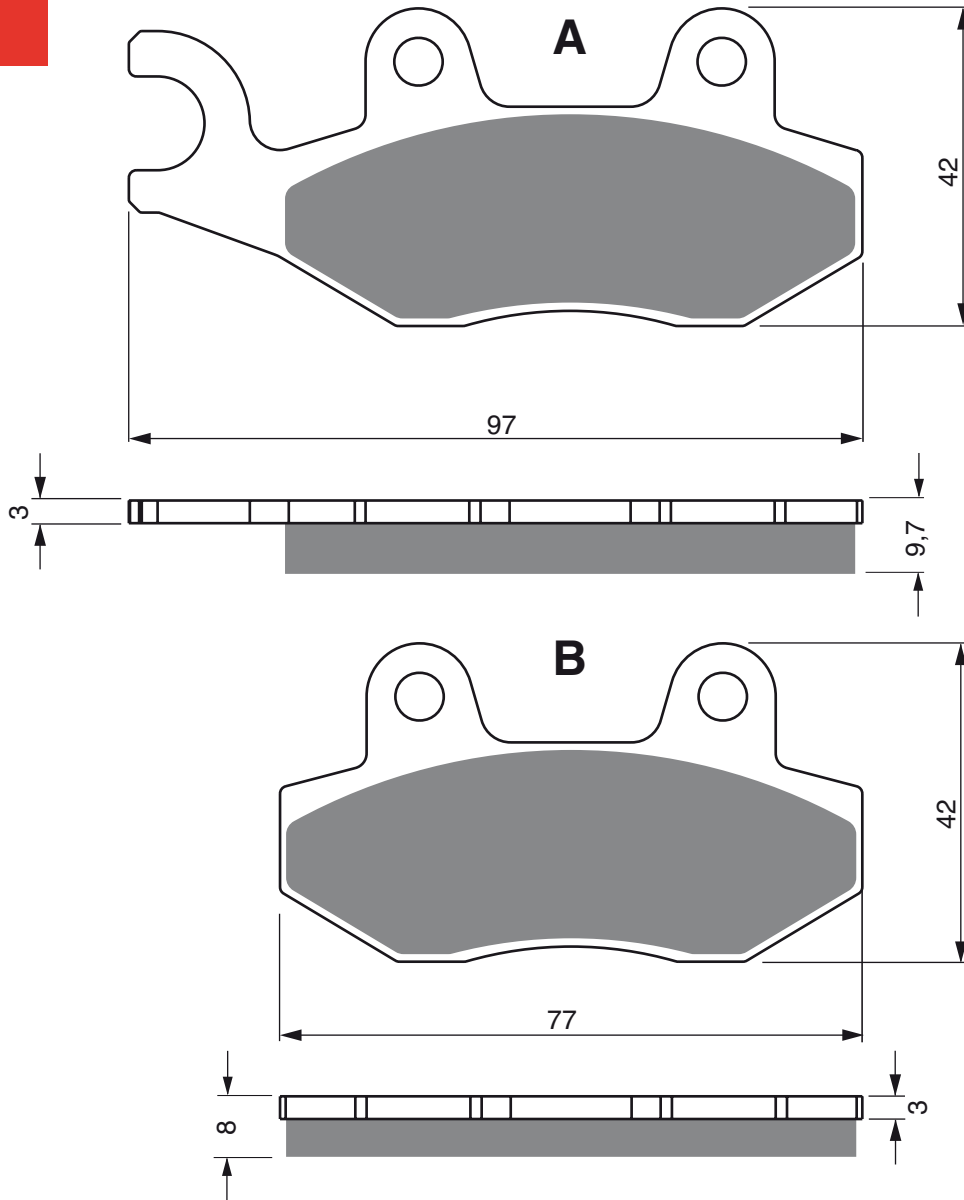

PART NUMBER

247

AD

**S3
RACING**

**S33
RACING**

TRIUMPH

650	Daytona	05	R
800	America	03-06	R
800	Bonneville	01-06	R
800	Bonneville America	02-06	R
800	Bonneville T100 Centennial Edition	02-	R
800	Speedmaster	03-06	R
865	America (cast wheel)	10-	R
865	Bonneville	09-	R
865	Bonneville SE	09-	R
865	Bonneville/Bonneville black	07-08	R
865	Scrambler	06-08	R
865	Speedmaster	05-	R

T509	900	Speed Triple (T509/H682)	97-98	R
	900	America (cast wheel)	07-09	R
	900	Bonneville T100	09-	R
	900	Speedmaster	07-	R
	900	Thruxtton	04-	R
	955	Daytona (T595/H658)	99-01	R
	955	i Daytona	05-06	R
	955	Speed Triple	02-04	R
	1050	Speed Triple (Rad. cal.)	05-07	R
	1050	Speed Triple (Radial Brembo caliper)	08-	R
	1050	Sprint GT ABS	11-	R
	1050	Sprint ST	05-08	R
	1050	Sprint ST ABS	09-	R