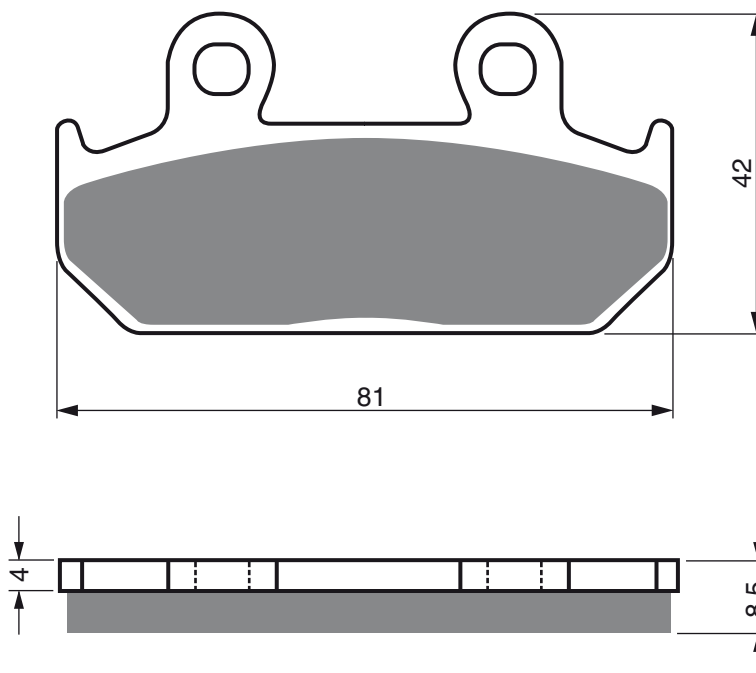

PART NUMBER

025

AD

S3
RACING

S33
RACING

K5

GP5

HONDA