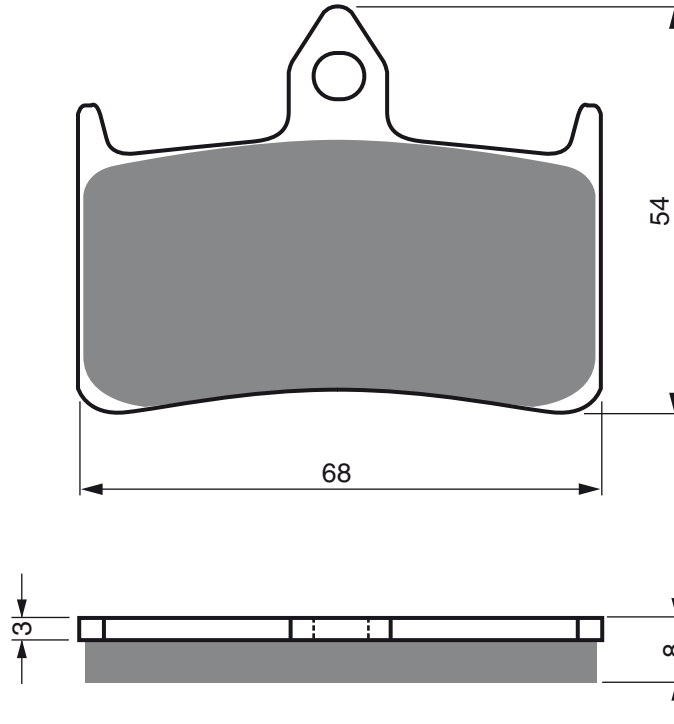

PART NUMBER

069

AD

S3
RACING

GP5

GP6

GP7

S33
RACING