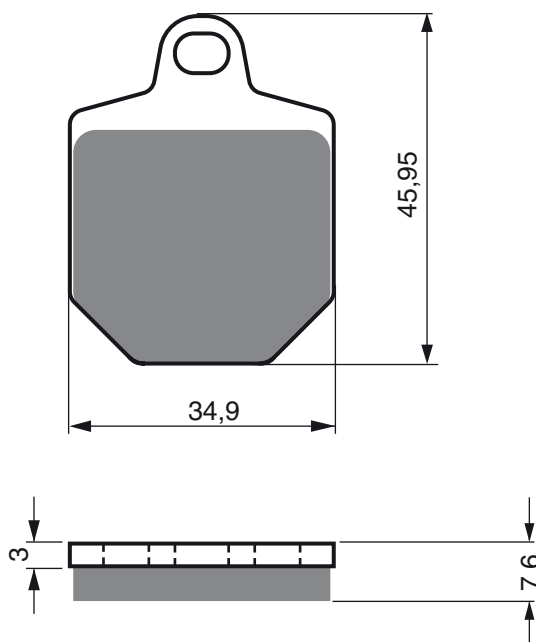

AD

S3
RACING

GP5

GP6

GP7

S33
RACING

1 set = 4 pcs

PART NUMBER

238

APRILIA

MXV	450 (Magura caliper)	07-08	F

HM

CRM	125 R Supermoto	07	F
CRM	250 X Supermoto	07	F
CRM-F	450 R/X Supermoto	07-09	F
CRM-F	490 X Supermoto	07	F
CRM-F	500 X	11-	F

HONDA

CRM	450 R/X Supermoto	07-	F

HUSABERG

FS	570 Supermoto	10-	F

KTM

SMR	450 (Magura Caliper)	07-08	F
SMR	560	07	F

MAGURA

	4 Piston Radial Caliper (4Pcs)	-	F