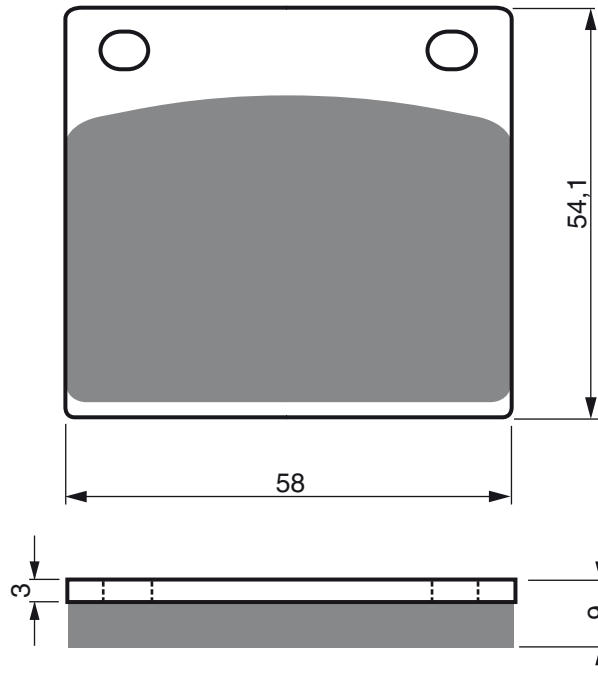

Disc Brake Pads **GOLDfren**

AD

**S3
RACING**

PART NUMBER

076

GMA

2 piston Caliper large Model A - F/R

KAWASAKI