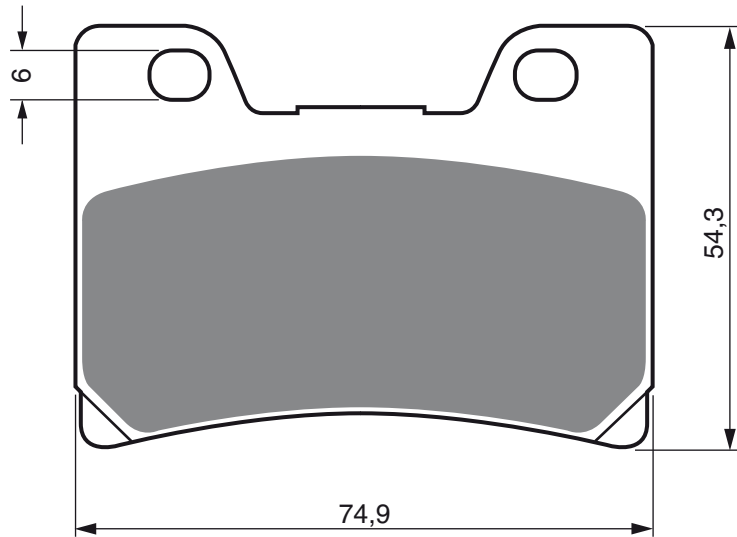

PART NUMBER

045

AD

S3
RACING

YAMAHA

FZR	600 R (4JH/4MH/G653/G663)	92-95	2F
FZR	1000 EX UP (3LE/F128)	92-93	2F