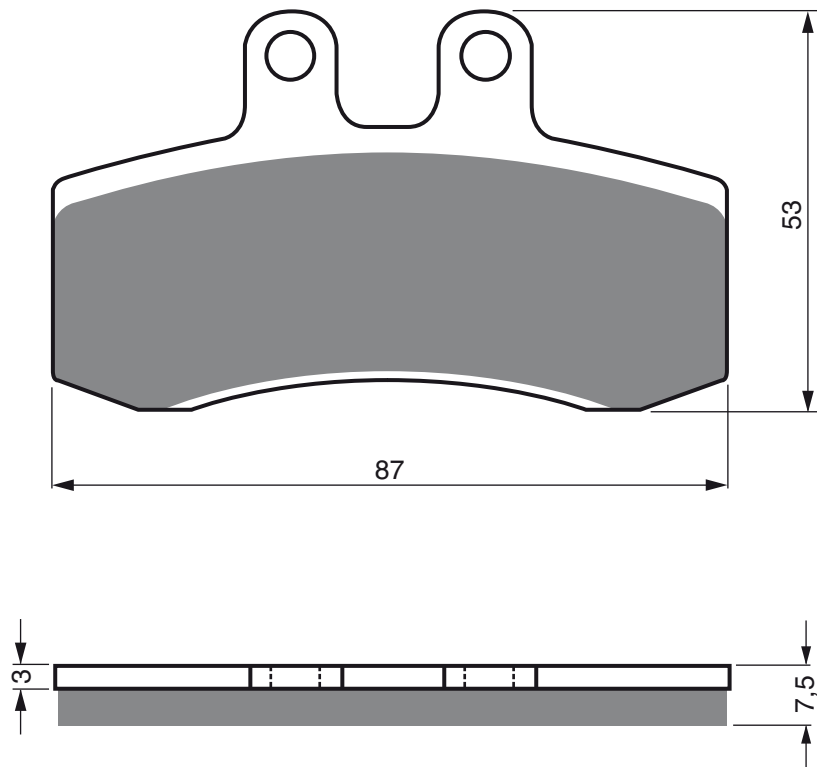

Best Quality Pads

www.goldfren.cz

Disc Brake Pads **GOLDfren**

AD

S3
RACING

PART NUMBER

105

APRILIA