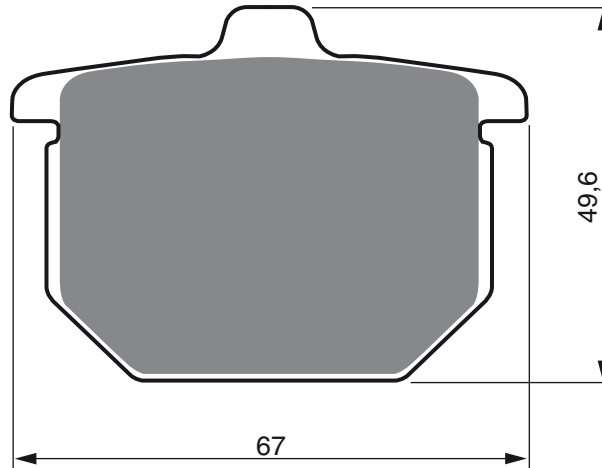

PART NUMBER

079

AD

S3
RACING

HONDA

MT	125 R	78-	F
CB	400 N (CB400T/A400)	78-82	F
CB	400 NZ	-79	F
CX	400	81-	F
GL	400	77-80	2F
CX	500	78-80	2F
CB	750 SS (CB750G/A401)	77-79	R
CB	900 F (SC01/B012)	78-80	2F/R
CBX	1000 (CB1/A828)	78-81	2F/R
CBX	1000 (SC03/B649)	78-	2F/R
GL	1000 Gold Wing (GL1/9612)	81-	2F/R
GL	1000 Gr. Tour. Gold Wing (GL2/9612)	81-	2F/R
GL	1000 K3 Gold Wing	78-79	2F
GL	1100 A Gold Wing	79-	2F/R