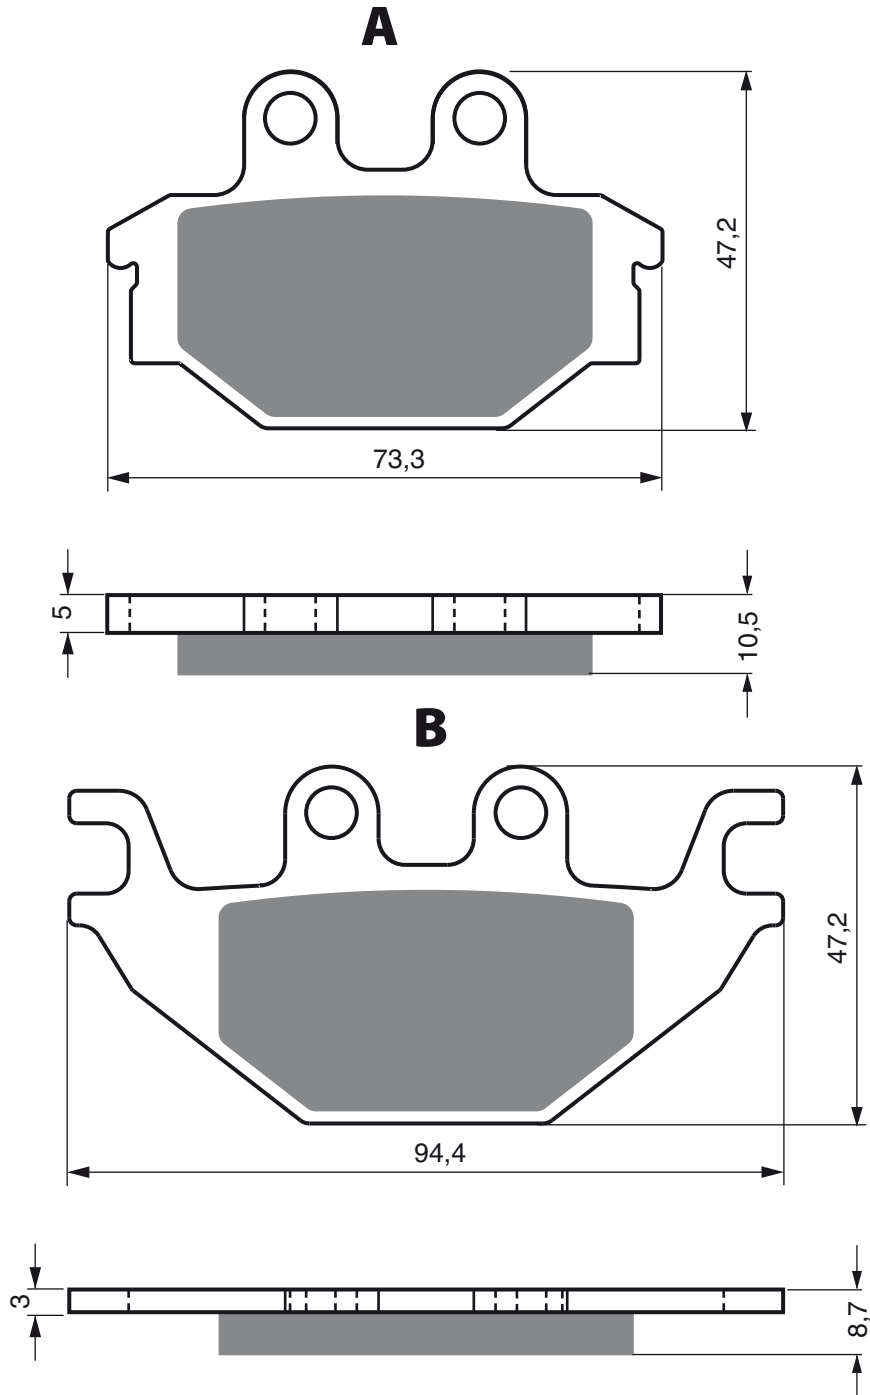

PART NUMBER

230

AD

S3
RACING

K1

K5

ADLY

220	Crossroad Sential Quad	-	2F
280	Canyon Quad	08-09	2F
280	Hurricane Quad	08-09	2F
RS	300 Quad	07-08	2F
XS	300 Quad	07-08	2F
300	Canyon Quad	08-09	2F