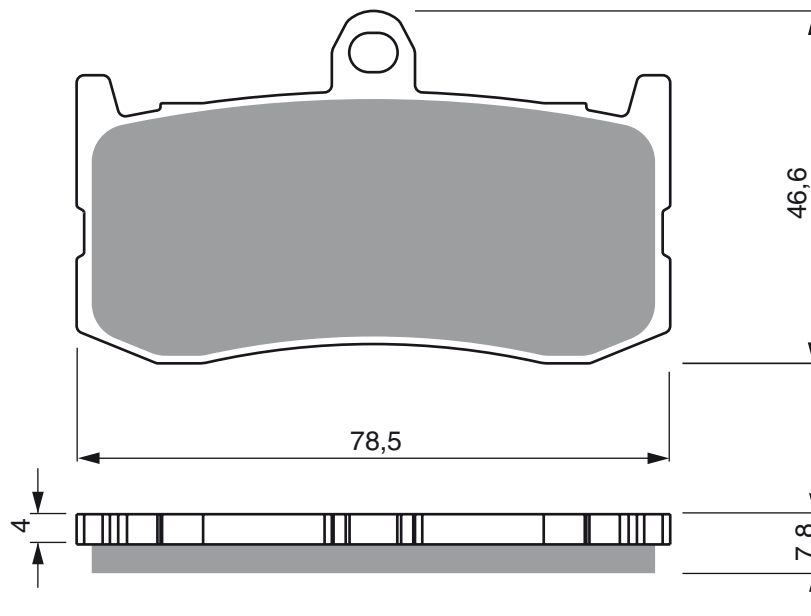

PART NUMBER

296

AD

S3
RACING

S33
RACING

GP5

GP6

GP7