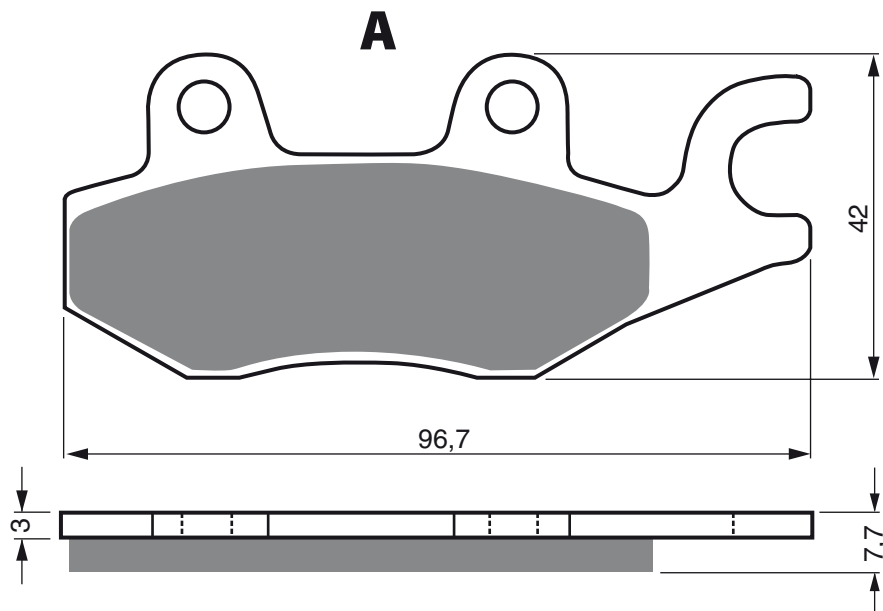

Disc Brake Pads **GOLDfren**

PART NUMBER

009

AD

K1

K5

**S3
RACING**

**S33
RACING**

AEON

125	Overland (AT08) (Quad)	02-	R
RS 180	Cobra (Quad)	06-	R
180	Cobra Overland	02-06	R
180	Cobra Roadster	02-06	R
350	Crossland RX	11-	R

APACHE

RLX 150	S	-	R

ARCTIC CAT

DVX 50	Right	06-	R
DVX 90	Right	06-	R

BENELLI

125	Caffenero Right	08-	F
250	Caffenero Right	08-	F

BLANEY (QUADS)

XL 200	Trooper	03-04	R

CAGIVA

600	Canyon	96-99	R
750	Elefant E	93-95	R
900	Canyon I.E.	97-	R
900	Elefant I.E.	90-92	R
900	Gran Canyon (M3/K325)	99-04	R
1000	Navigator, T	00-05	R

CAN-AM

800	R Commander (Left)	11-	F
1000	Commander (Left)	11-	F
1000	X Commander (Left)	11-	F
1000	XT Commander (Left)	11-	F

CF MOTO

CF 500	-3 (Rancher 500 Side x Side) (Left)	10-	F

CPI

XT 50	Quad	06-09	R