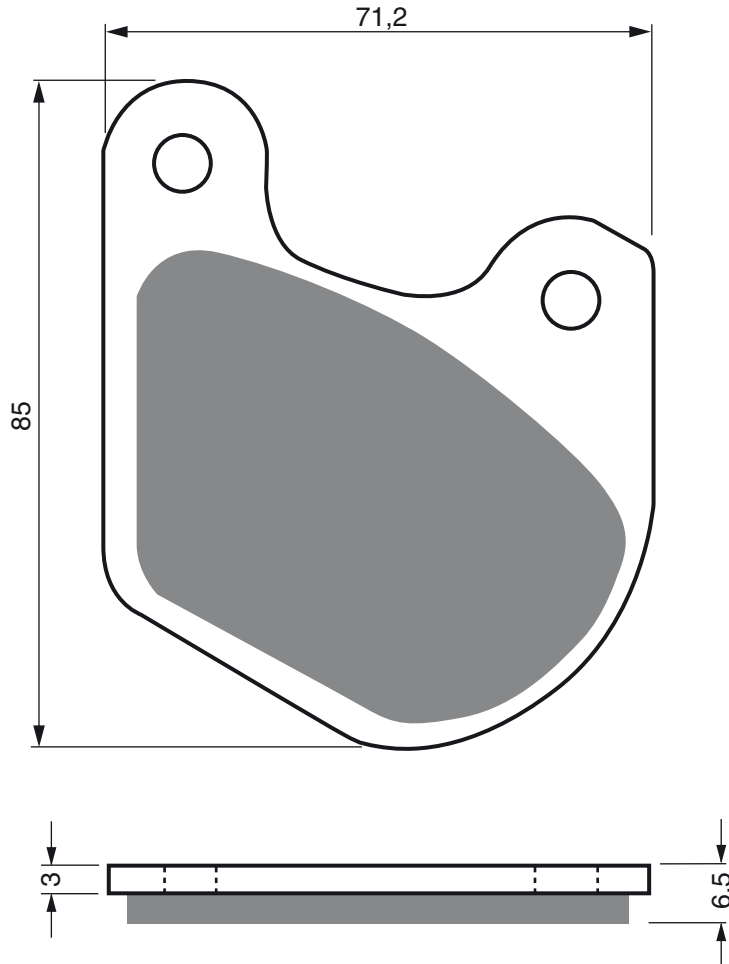

PART NUMBER

062

AD

S3
RACING

1 Left / 1 Right

HARLEY DAVIDSON

XLH	1000 Sportster	79-82	R
XLS	1000 Roadster	79-82	R
	1000 Roadster	83-85	R
FLH	1340 Classic	82-	2F
FLH	1340 Electra Glide	82-83	2F
FLH	1340 Heritage	81-	2F
FLT	1340 80	80-81	2F
FLT	1340 80 Classic	81-	2F
FLT	1340 Classic	82-83	2F
FLT	1340 Tour Glide	82-	2F