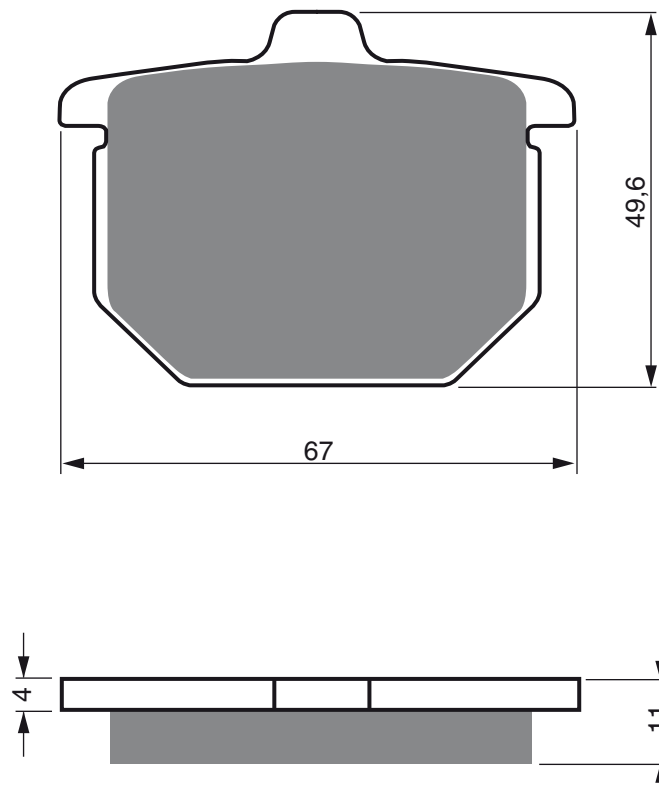

Disc Brake Pads **GOLDfren**

AD

S3
RACING

PART NUMBER

080

HONDA

CB	750 SS (CB750G/A401)	77-79	2F
GL	1000 K1, K2 Gold Wing	75-77	2F