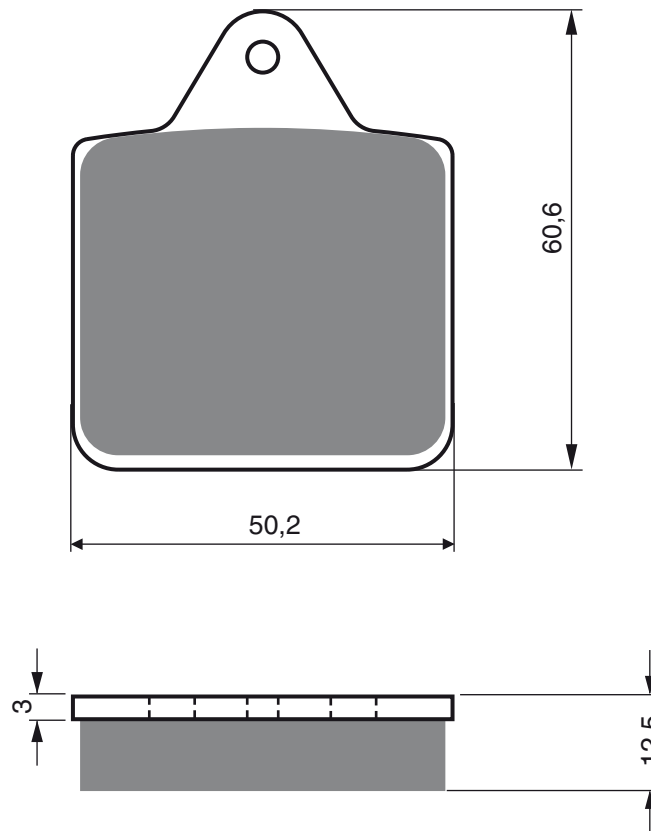

Disc Brake Pads **GOLDfren**

AD

K1

K5

S3
RACING

PART NUMBER

236

POLARIS