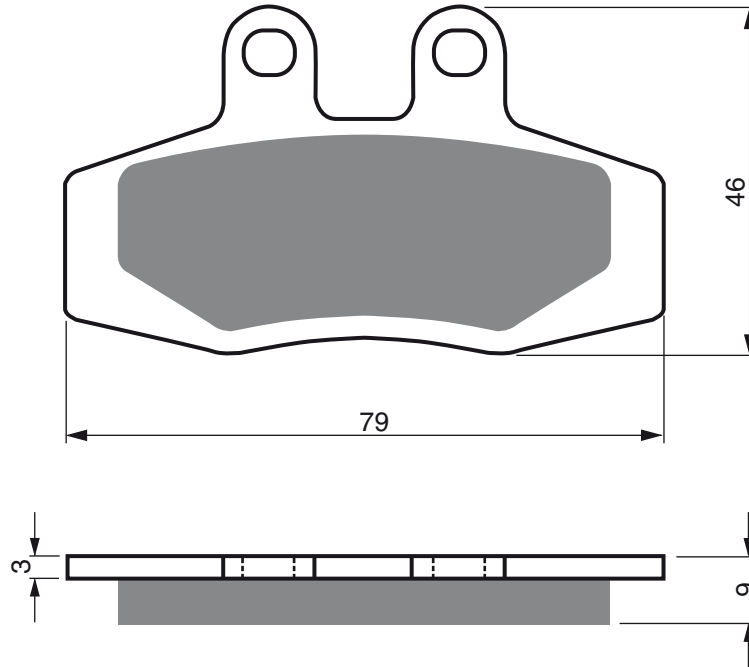

Disc Brake Pads **GOLDfren**

AD

K1

K5

S3
RACING

PART NUMBER

026

KTM