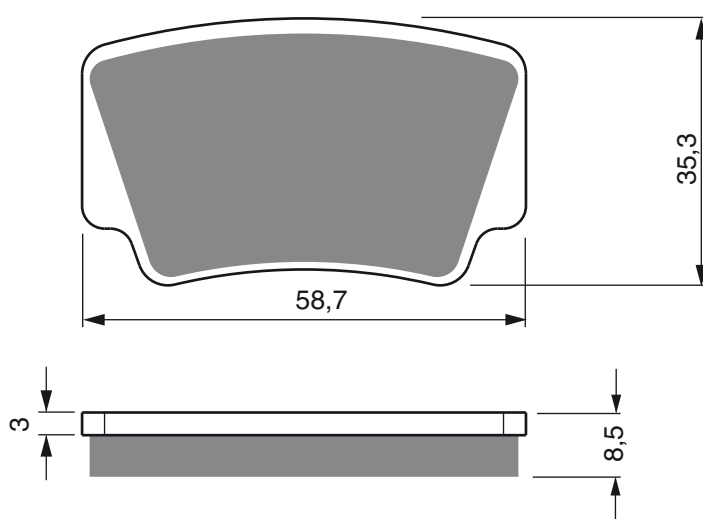

AD

K1

K5

S3
RACING

S33
RACING

PART NUMBER

260

KTM