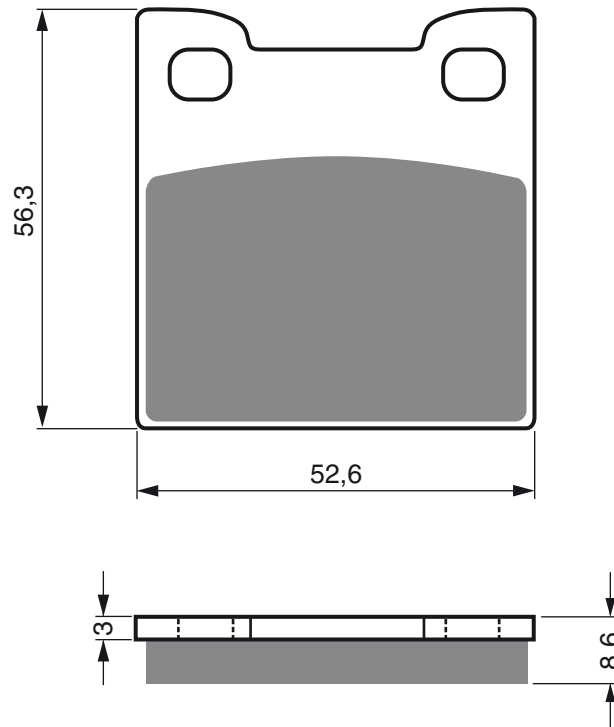

PART NUMBER

129

AD

**S3
RACING**

SUZUKI

RF 900 RR, RS, RS2, T, V (GT73B/G616) 94-97 R