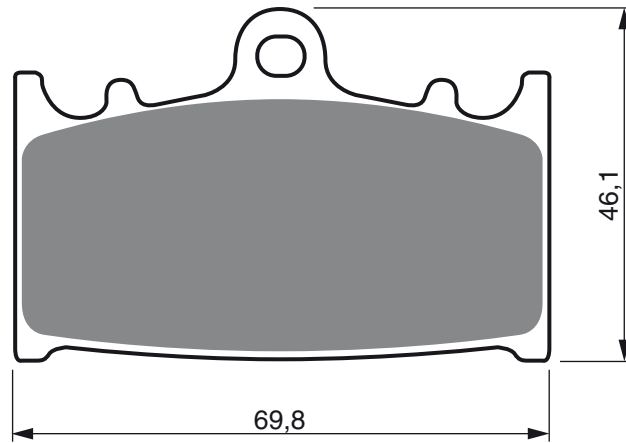

www.goldfren.cz

Disc Brake Pads **GOLDfren**

AD

S3
RACING

S33
RACING

PART NUMBER

206

SUZUKI