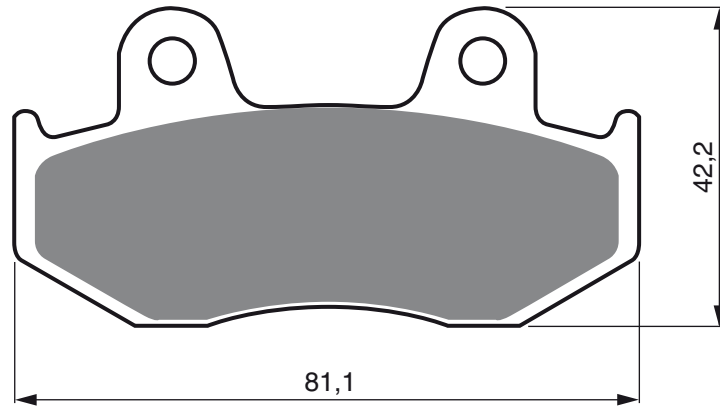

Disc Brake Pads **GOLD** fren

PART NUMBER

102

AD

K1

K5

S3
RACING

K5-LX