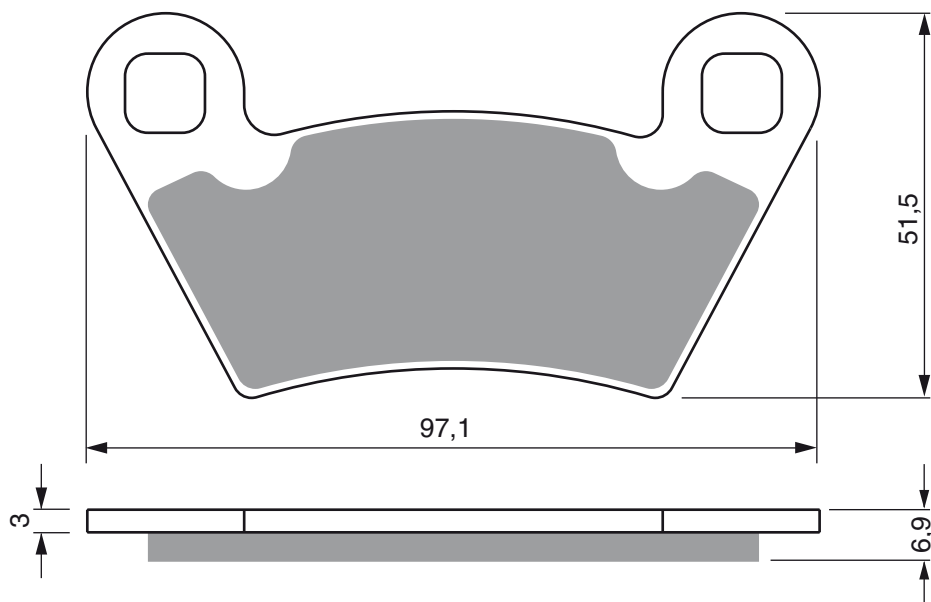

PART NUMBER

312

AD

K1

K5

S3
RACING

S33
RACING

POLARIS

UTV	2x4 (Utility task vehicle series 10)	03	2F/R
	PPS/Series 11 2x4/4x4	-	2F/R
	PPS/Series 11 6x6	-	2F/R
	PPS/UTV/Series 10 2x4	-	2F/R
	PPS/UTV/Series 10 4x6	-	2F/R
	Ranger (2x4/4x4)	02-04	2F/R
	Ranger 2x4/4x4	04-06	R
	Ranger 6x6	04-05	2F/R
	Ranger EV (Electric)	10	R
	Ranger Series 11	-	2F/R
	Ranger TM	04-05	2F/R

	Ranger TM	06	2F/R
	Ranger XP	05	2F/R
	400 Ranger	10	R
	500 Ranger 2x4/4x4	06	2F/R
	500 Ranger 4x4 EFi	06	2F/R
	500 Ranger Series 10 6x6	-	2F/R
	700 Ranger 6x6 EFi	06	2F/R
	700 Ranger XP 4x4	06	2F/R
	800 Ranger 6x6	10	R
	800 Ranger Crew	10	R
	800 Ranger HD	10	R
	800 Ranger XP	10	R
	1500 PPS/Series II UTV 2x4	-	2F/R