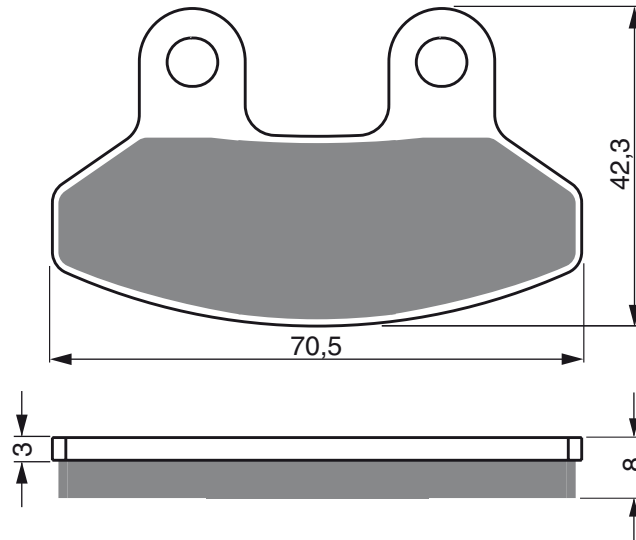

AD

**S3
RACING**

PART NUMBER

234

LAVERDA

	125 /150/200 Phoenix	01-04	F

SYM

RS	50		05-09	F
RS21	50		02-	F
	50	Shark	99-03	F
4VR	125	Shark	01-02	F
MX	125	Euro	03-07	F
MX	125	Euro (Rear Disc model)	06-09	F
RS21	125	R	02-	F
SK	125		03-04	F
VS	125		06-	F
	125 /150/200 Joyride		01-07	F
	125 i Joyride		07-09	F
	125 i Joyride Evo		09-	F
	125 Shark		99-02	F
MX	150	Euro	03-06	F
RS	150		05-06	F
VS	150		06-08	F
	150 Shark		99-02	F
	200 i Joyride		07-09	F