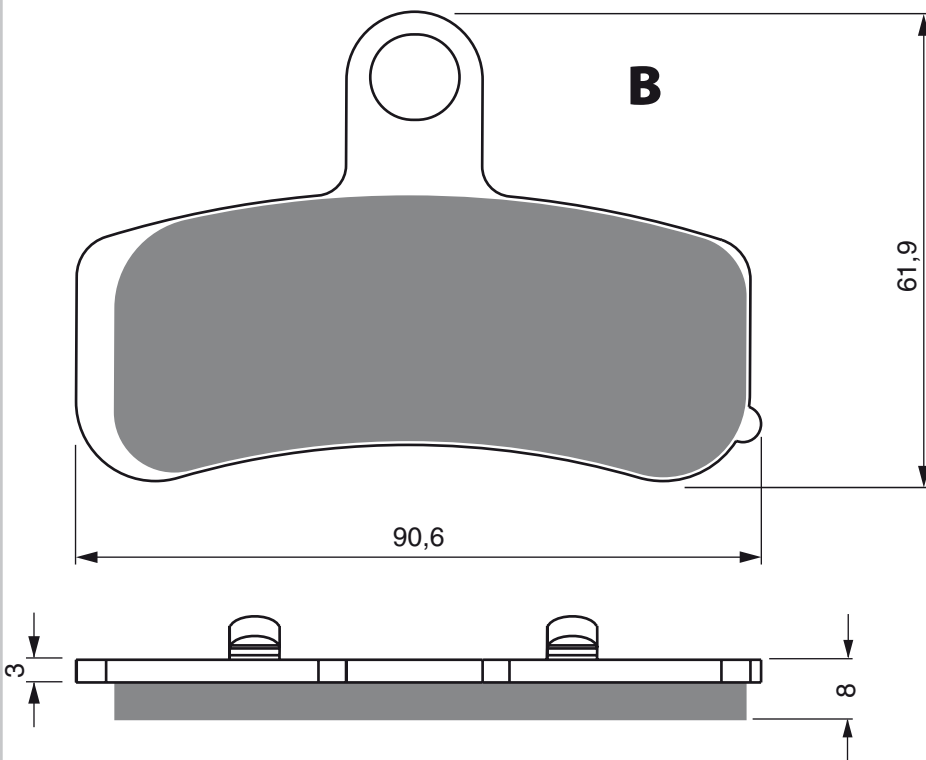

PART NUMBER

275

AD

**S3
RACING**

**S33
RACING**

HARLEY DAVIDSON

FDXL	1584 Low Rider	08-09	2F
FLSTC	1584 Heritage Softail Classic	08-	2F
FLSTF	1584 Fat Boy	08-09	2F
FLSTFB	1584 Fat Boy Special/LO	10-	2F
FLSTN	1584 Softail Deluxe	08-	2F
FXCW	1584 Rocker	08-09	2F
FXCWC	1584 Rocker C	08-	2F
FXD	1584 Super Glide	08-10	2F
FXDB	1584 Street Bob	08-	2F
FXDC	1584 Super Glide Custom	08-	2F
FXDF	1584 Fat Bob	08-	2F
FXDWG	1584 Dyna Wide Glide (Spoke wheels)	10-	2F
FXDWG	1584 Wide Glide	08-	2F
FXST	1584 Softail Standard	08-	2F
FXSTB	1584 Night Train	08-09	2F
FXSTC	1584 Softail Custom	08-10	2F