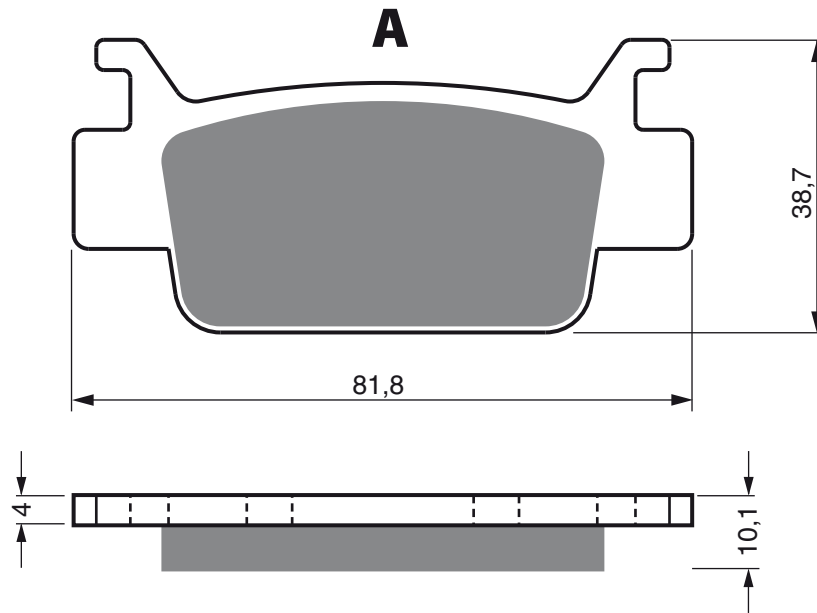

AD

K1

K5

S3
RACING

K5-LX

PART NUMBER

240

HONDA

TRX	400	FES-FE8 Fourtrax Foreman 4x4/ES	05-08	2F
TRX	500	FAS/FA6/FA7/FGA5/6/7	05-	2F
TRX	500	FE8/FE9 Fourtrax Foreman 4x4 EPS	08-	2F
TRX	500	FM-FM9 Fourtrax Foreman 4x4	05-	2F
TRX	500	FPA9 Fourtrax Foreman Rubicon Gpspace wit EPS	09-	2F

TRX	500	FPE8/FPE9	08-	2F
TRX	500	FPM8/FPM9	08-	2F
TRX	500	TM5/TM6	05-06	2F
TRX	680	FA6/FGA6 Fourtrack Rincon	06-09	2F
TRX	700	XX8	08-09	R