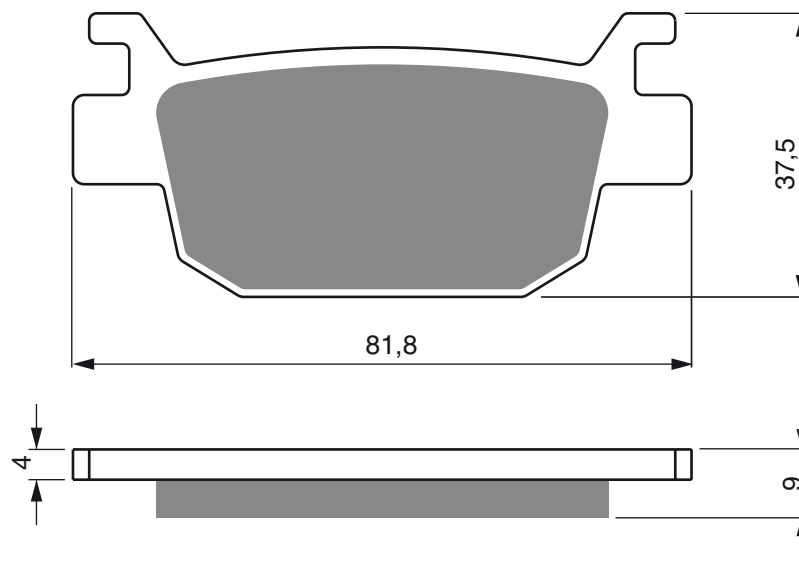

TGB

	125	X-Motion ie	08-	R
	250	X-Motion ie	08-10	R
	300	X-Motion EFI	10-	R

PART NUMBER

287

AD

**S3
RACING**

**S33
RACING**

HONDA