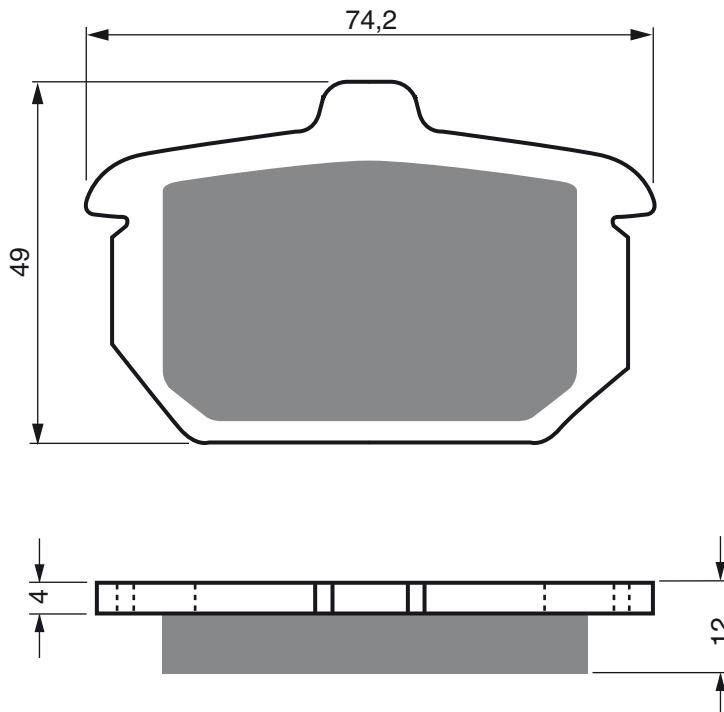

PART NUMBER

058

AD

**S3
RACING**

HARLEY DAVIDSON

XLH	883	Sportster (XL2/C560/1)	85 - 86	R
XLH	1000	Sportster	83 - 85	R
XLS	1000	Anniversary	82 -	R
XLS	1000	Sportster	83 -	R
XLX	1000	61	83 -	R
XR	1000		85 -	R
XLH	1100	Sportster (XL2/C560/1)	85 - 86	R
XLH	1100		86 -	R
FLHT	1340	Electra Glide (FLT/C559/1)	85 - 86	R
FLHTC	1340	Electra Glide Classic	85 - 86	R
FLST	1340	Heritage Softail	86 - 87	R
FLTC	1340	Tour Glide Classic	85 - 86	R
FXE	1340	(FX/C315/0)	85 - 86	R
FXR	1340	Super Glide	82 - 83	R

FXR	1340	Super Glide	81	R
FXR	1340	Super Glide (FXR/C456/0)	85 - 86	R
FXRD	1340	Super Glide GTE	85 - 86	R
FXRS	1340	Low Glide	82 -	R
FXRS	1340	Low Rider (FXR/C456/0)	85 - 86	R
FXRS	1340	Super Glide II	82 - 83	R
FXRT	1340	Super Glide (FXR/C456/0)	85 - 86	R
FXRT	1340	Super Glide II	83 -	R
FXSB	1340	Low Rider (FXB/C318)	83 -	R
FXST	1340	Softail (FXST/D312/0)	84 - 86	R
FXSTC	1340	Softail Custom	94 - 95	R
FXSTC	1340	Softail Custom	86 - 87	R
FXSTC	1340	Softail Custom (FXST/D312/0)	85 - 86	R
FXWG	1340	Wide Glide	83 -	R
FXWG	1340	Wide Glide	85 - 86	R