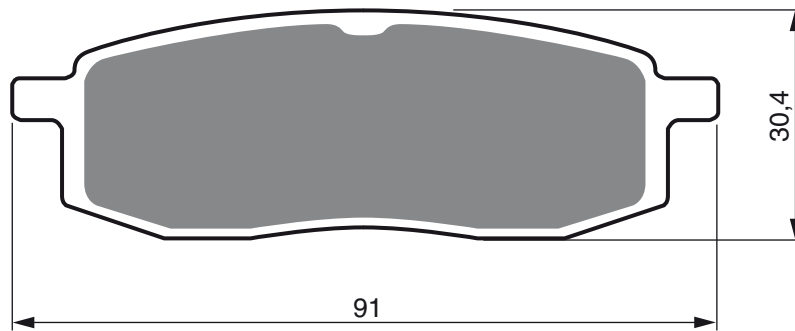

Disc Brake Pads **GOLDfren**

PART NUMBER

043

AD

K1

K5

S3
RACING

YAMAHA