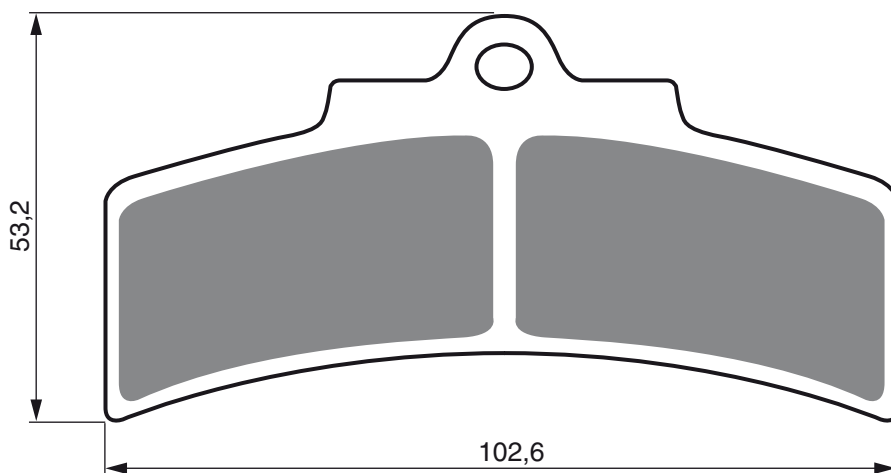

AD

K5

**S3
RACING**

PART NUMBER

122

FACTORY

RP	50	Desert	04-05	F
SM	50	Chrono	04	F
YP	50	Desert	04-05	F
YR	125	4T	05	F

FANTIC

50	Caballero Regularita Casa	06-09	F
50	Caballero Supersei Motard	06-09	F
125	Caballero Regularita Casa	07-09	F
125	Caballero Supersei Motard	07-09	F

GAS GAS

EC	50		05	F
SM	50		05	F
125	/250/280 Pampera	04	F	
125	Pampera	05-08	F	
250	Pampera	02-03	F	
450	Pampera	05-06	F	

GENERIC

SM	50	Trigger	06-09	F
SM	50	Trigger Competition	08-09	F
X	50	Trigger	06-09	F
50	Toxic	07-08	F	
SM	125	Trigger	08-09	F
SM	125	Trigger Competition	08-	F
X	125	Trigger	08-09	F

GILERA

		Cougar	00-01	F
DNA	50		01-06	F
DNA	125		01-05	F
FX	125	Runner	97-02	F
VX	125	Runner 4T	01-04	F
DNA	180		01-05	F
FXR	180	Runner	97	F
FXR	180	Runner	98-02	F
VXR	180	Runner 4T	01-05	F
VXR	200	Runner (4T)	02-04	F

HM

CRE	50	Baja RR From to ZEN50XACEA7700325	07-09	F
CRE	50	Baja RR Up to ZEN50XACEA7700324	07-09	F
CRE	50	Baja/Derapage	01-02	F
CRE	50	Baja/Six/Derapage	03-09	F
CRE	50	Deparage RR From to ZEN50XACMA7700385	07-09	F
CRE	50	Deparage RR Up to ZEN50XACMA7700384	07-09	F
CRE	50	Six Competition	07-08	F
CRE	50	Six/Baja/Derapage Brembo caliper	95-02	F
CRM	50	Deparage Competition	07-08	F
CRE-F	125	X	09	F
CRM-F	125	X	09	F

HRD

GS	50	F	04-	F

KEEWAY

TX	50	Spoke wheel/S Cast wheel	10-	F
X RAY	50	Supermoto	07-09	F
TX	125		10-	F

MALAGUTI

X3M		Motard (Cast wheel)	08-10	F
XSM	50		03-	F
R	125	Madison	04-07	F
125	/200 Phantom MAX	04-08	F	
125	Madison	99-02	F	
125	Madison ie3	06-07	F	
150	Madison	99-03	F	
180	Madison	02-03	F	
S	200	Madison	04	F
S	250	Madison	04-07	F
250	Madison ie3	06-10	F	
250	Password	05-	F	
250	Phantom Max	04-08	F	

MBK

		X-Limit Supermoto	03-09	F
DT	50	Supermotard	03-06	F
TZR	50	X Power	03-09	F

MOTORHISPANIA

RYZ	50	Pro Racing Supermotard	06-10	F
RYZ	50	Pro racing Urban bike	06-10	F
RYZ	50	Supermotard	06-10	F
125	Duna Dual Plus Trail	08-10	F	
125	Duna Sport City Supermotard	08-10	F	

PEUGEOT

XPS	50	Street	05-09	F
XPS-6	50	Supermotard	03-10	F
LXR	125	(4T)	10-	F
Satelis	125	4V Executive/Premium/City (4Stroke/4Valve)	06-	F
Satelis	125	Compressor (4Stroke) All models	06-	F
125	/150 Elyseo (rear disc model)	03	F	
125	4V Satelis/Executive/Premium/City (4Stroke-4Valve)	06-09	F	
125	Elystar	02-07	F	
125	Geopolis	07-	F	
125	Geopolis RS	07-08	F	
125	Jet Force	03-07	F	
125	Satelis	09-	F	
125	Satelis Blacksat	10-	F	
125	Satelis RS	07-08	F	
125	Satelis Whitesat	10-	F	
150	Elyseo (rear disc model)	03-	F	
150	Elystar	02-	F	
LXR	200	i (4T)	10-	F
250	Geopolis (AJP Calliper)	06-08	F	
250	Geopolis (Executive/AJP/Calipers/Non ABS)	07-10	F	
250	Geopolis (Urban/ABS/AJP/Calipers)	07-10	F	
400	Geopolis	07-08	F	

PGO

RS2		NKD	05-	F

PIAGGIO VESPA

GT	125	L Granturismo	03-06	F
GTX	125	Super Hexagon	01-03	F
LX	125	/150 Skipper, ST	98-99	F
LX	125	Hexagon	99-	F
LX4	125	Hexagon	98-99	F
ST	125	/150 Skipper(4T)(Grimeca caliper)	00-04	F
125	B Beverly	03-06	F/R	
GTX	180	Super Hexagon	01-	F
LXT	180	Hexagon	98-99	F
GT	200	L Granturismo	03-06	F
200	Beverly	03-05	F/R	
GT	250	Hexagon	98-99	F
GTX	250	Super Hexagon	01-02	F

RIEJU

MRX	50	Pro/Top	04-08	F
RS2	50	NKD	05	F
RS2	50	Pro	06-09	F
SMX	50	Pro Street	06-08	F
SMX	50	Pro Supermotard	04-07	F

SACHS

ZX	125	Enduro	01-02	F
ZZ	125	Funbike	99-02	F

SHERCO

EN	50	Enduro	08-09	F
EN	50	Champion Replica	08	F
SM	50	Black Panther	08-10	F
SM	50	Replica Cup	08	F
50	Enduro/Urban/SU (2T) (Spoke wheel)	08-10	F	
50	Supermotard	08-09	F	
SE	125	F Enduro (4T)	10-	F
SM	125	F Black Panther (4T)	10-	F

SIAMOTO

SX 1	125		04	F

YAMAHA

DT	50	R (Supermotard)	04-06	F
TZR	50	(5WX1)	03-08	F
XT	125	X Supermotard	05-	F

PART NUMBER

123

AD

S3
RACING

GP5

GP6

GP7

PVM

6 Piston Caliper (old design) - F