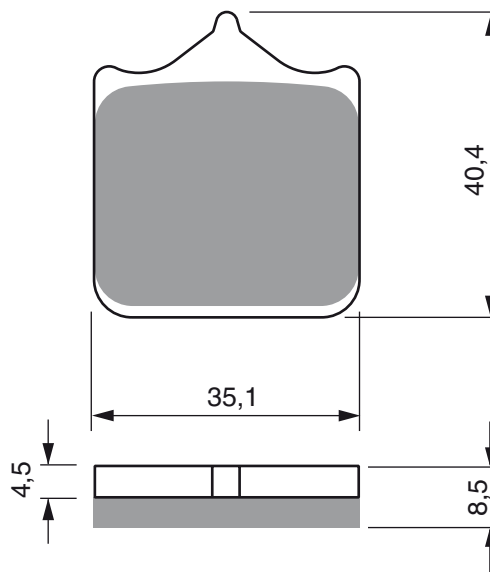

Disc Brake Pads **GOLDfren**

PART NUMBER

304

S3
RACING

AD

S33
RACING

GP5

GP6

GP7

BMW

S 1000 RR 09- 2F

ATTENTION:

For BMW S100RR always use GOLDfren brake pad 304 with 4,5 mm thick baking plate.

Never use GOLDfren brake pad 177 with backing plate 3.00 mm thick.

1 set = 4 pcs

Best Quality Pads

www.goldfren.cz