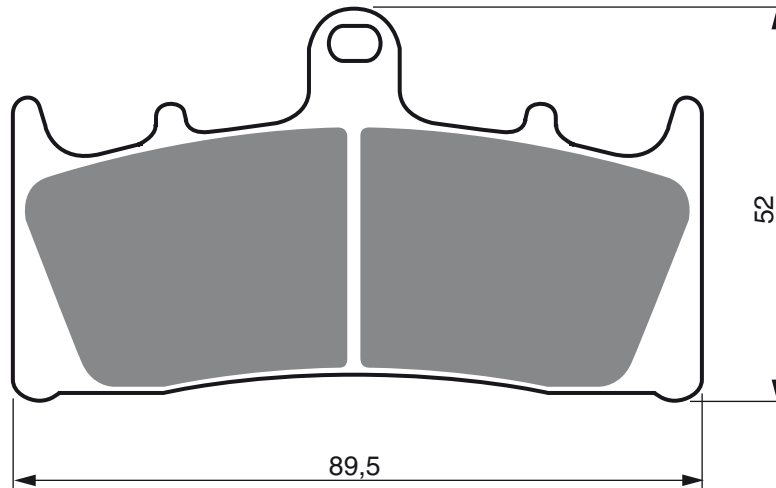

Disc Brake Pads **GOLDfren**

PART NUMBER

039

AD

S3
RACING

GP5

GP6

GP7

S33
RACING

JAYBRAKE

	4 piston caliper	-	F
	A4 P/L	-	F

KAWASAKI

ZX-6R	600	Ninja	99-01	2F
ZX-6R	600	Ninja (ZX600G/H967)	98-99	2F
ZX-6R	636	Ninja	02	2F
ZX-7R	750	Ninja P1, P2	96-02	2F
GPZ	900	R (ZX 900 A12-15)	99-02	2F
ZX-9R	900	Ninja	99-01	2F
ZX-9R	900	Ninja	00-01	2F
ZX-9R	900	Ninja (ZX900B/G588)	96-97	2F
ZX-9R	900	Ninja (ZX900C/H884)	98-99	2F
ZRX	1100	(ZRT10C/H619)	96-00	2F
ZRX	1200	R	01-08	2F
ZRX	1200	S	01-03	2F
ZRX	1200		01-03	2F

ZX-12R	1200		00-03	2F
VN	1500	Mean Street P1/P2	02-03	2F
VN	1600	B1 Mean Streak	04	2F

SUZUKI

GSX-R	750	Srad	96-99	2F
GSX-R	750	W, T, V	94-95	2F
GSX-R	1000	K1/K2	01-02	2F
TL	1000	RW	98-02	2F
TL	1000	RW (AM/H977)	98-02	2F
GSX-R	1100	WP, WR, WS, WT, WV (GU75C/G253)	93-97	2F
GSF	1200	S Bandit	01-02	2F
GSF	1200	SSK1/ZK1 (GV78A)	03-05	2F
GSX-R	1300	Hayabusa (WVA1/E4.92/61.0012.00)	99-07	2F
GSX	1400		01-07	2F
VZ	1600	K4 Marauder	04	2F