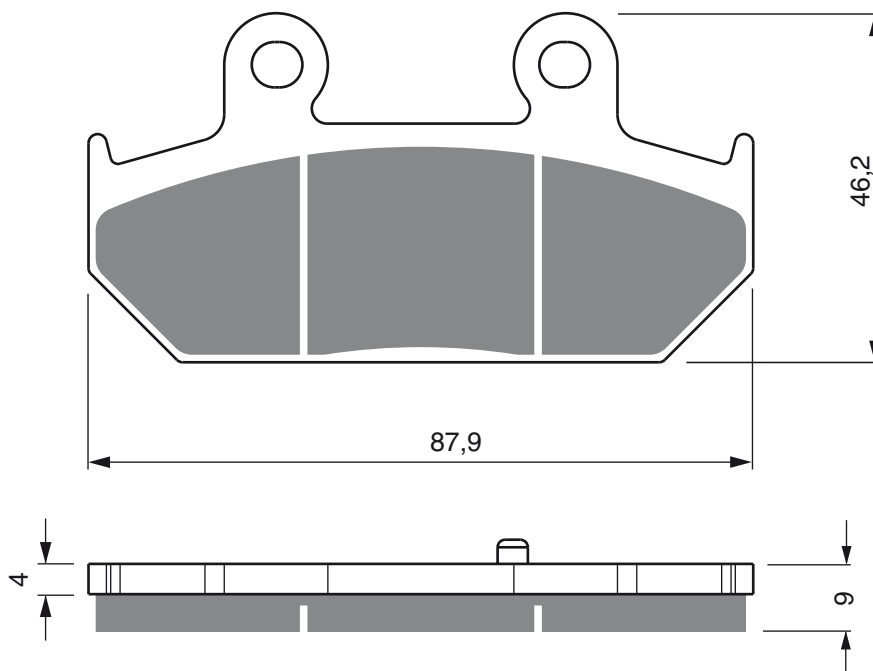

PART NUMBER

265

AD

S3
RACING

S33
RACING

SUZUKI

AN	250	8 Skywave SS (CJ46A)	08-	R
AN	250	Skywave Type M (BA-CJ45A)	07-	R
AN	250	Skywave Type S (BA-CJ44A)	07-	R
AN	400	Burgman	06-	R
AN	650	A Burgman Executive	04-	R
AN	650	K3/K4/AK4 Burgman	02-03	R