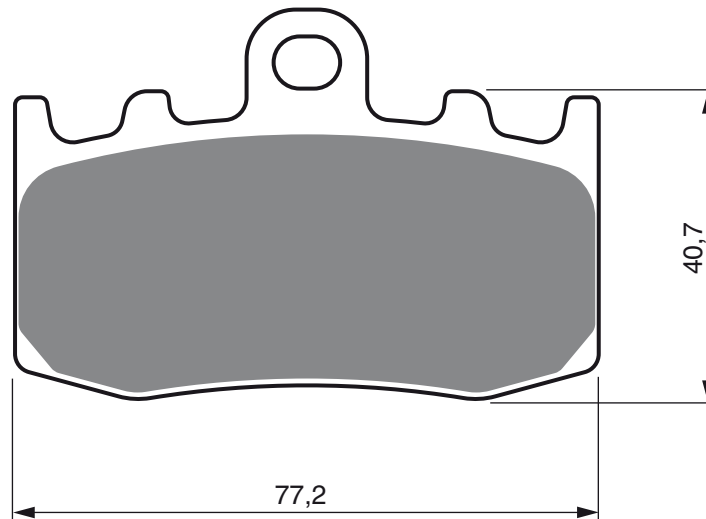

Disc Brake Pads **GOLDfren**

PART NUMBER

196

AD

**S3
RACING**

GP5

GP6

GP7

**S33
RACING**

BMW

R	850 R / Roadster	01 -	2F
R	850 RT	02 - 06	2F
R	1100 S (Non ABS)	00 - 03	2F
R	1150 GS	02 - 04	2F
R	1150 RT	00 - 05	2F
R	1150 RT (ABS)	02 - 05	2F
HP2	1200 Megamoto (K25)	07 - 10	2F
K	1200 GT	03 - 06	2F
K	1200 RS	01 - 04	2F
K	1200 S	05 - 08	2F
R	1200 C Montauk	04	2F
R	1200 GS	04 - 07	2F
R	1200 GS (30 years GS)	11	2F
R	1200 GS (Cast wheel)	10 -	2F

R	1200 GS Adventure (30 years GS)	11	2F
R	1200 GS Adventure (Spoke wheel)	06 - 09	2F
R	1200 GS Triple Black (Spoke wheel)	11 -	2F
R	1200 GS/Adventure (Spoke wheel)	10 -	2F
R	1200 GS/M (K25/0303/Cast wheel)	06 - 09	2F
R	1200 RT	10 -	2F
R	1200 RT SE	10 -	2F
R	1200 S	06 -	2F
R	1200 ST	05 - 08	2F
K	1300 GT	09 -	2F
K	1300 GT EE	10 -	2F
K	1300 GT SE	10 -	2F
K	1300 S	09 -	2F