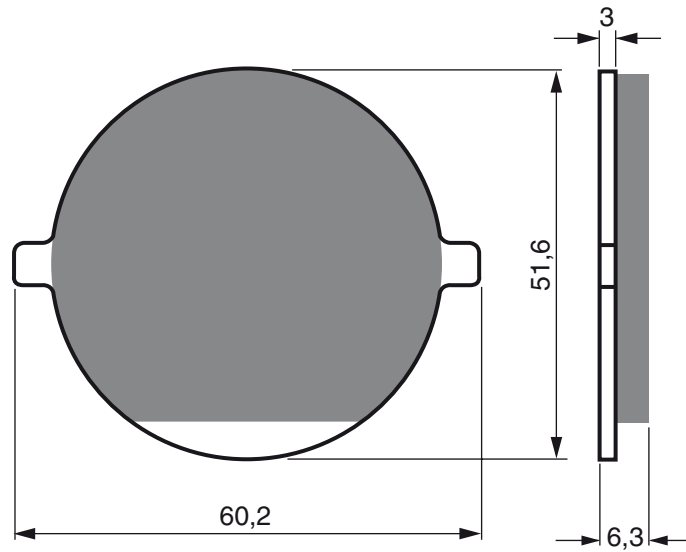

MALANCA

E2	125		-	2F/R
E2		CS ob one 5N, 6N, Racing	-	2F/R
E2		Sport	-	2F/R
GTI	80		-	2F/R

ZÜNDAPP

KS	80	Super	80-	F
----	----	-------	-----	---

PART NUMBER

097

AD

**S3
RACING**