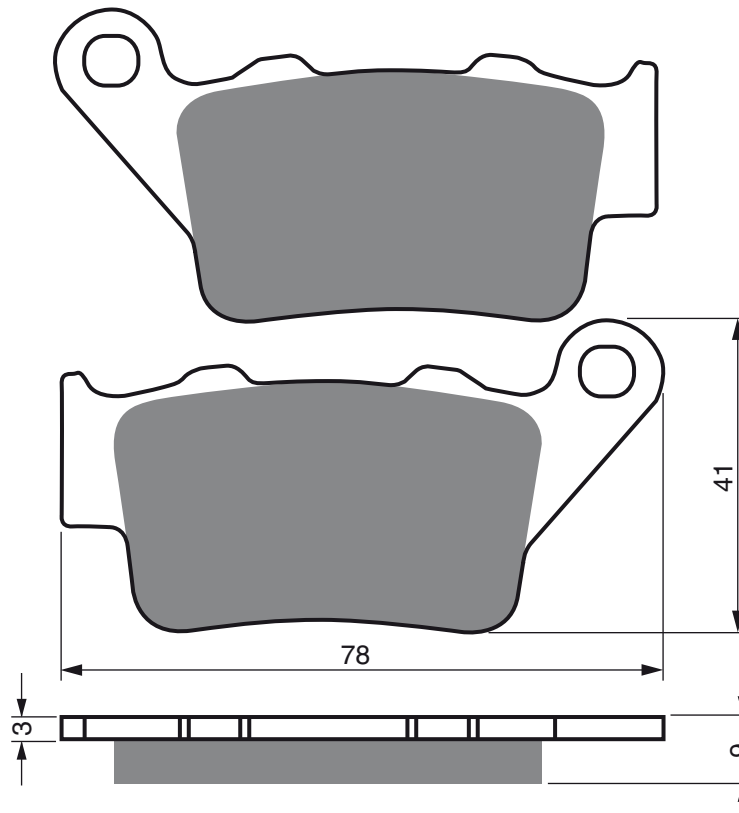

PART NUMBER

023

AD

K1

K5

K5-LX

S33
RACING

S3
RACING

ALFER

VRE	125	4-stroke	00-	R
VR	250	Diferente Enduro	99-00	R
VR	250	Diverdita Supermotard	99-00	R
	250	Diferente Enduro	01-	R
	250	Diverdita Supermotard	01-	R

APRILIA

	650	Pegaso Factory	07-	R
	650	Pegaso i.e.	01-	R
	650	Pegaso i.e. Tuscany Tibet Raid	04-	R
	650	Pegaso Strada	05-06	R
SL	750	Shiver	07-10	R
SL	750	Shiver GT	09-10	R
SMV	750	Dorsoduro	08	R
SMV	750	Dorsoduro	09-	R
	750	Dorsoduro Factory	10-	R
	750	Shiver (RAE00)	10-	R
	750	Shiver GT ABS	10-	R
	1200	Dorsoduro	11-	R
	1200	Dorsoduro ATC/ABS	11-	R

BENELLI

BX	450	Cross	07-10	R
BX	505	Enduro	08-10	R
BX	570	Motard	08-10	R

BETA

	125	Jonathan	99-00	R
	350	Euro	99-01	R
	350	Jonathan	02-	R

BMW

C1	125		99-03	R
C1	200		01-03	R
F	650	C9	00-04	R
F	650	CS/Scarver	00-06	R
F	650	GS	09	R
F	650	GS (30 Years GS) (Twin Cylinder 798cc/cast wheel)	11-	R
F	650	GS (Twin Cylinders 789cc)	08-	R
F	650	GS Dakar	93-07	R
F	650	ST	94-00	R
G	650	GS	09	R
G	650	GS Sertao	12-	R
G	650	Xcountry	07-09	R
G	650	Xchallenge	07-09	R
G	650	Xmoto	07-09	R
F	800	GS	08-	R
F	800	GS (30 Years GS)	11-	R
F	800	S (Half Fairing)	06-10	R
F	800	ST (Full Fairing)	06-	R
F	800	ST Touring	10-	R

BORILE

B	500	CR	02-04	R
B	500	MT	02	R

CCM

R35		/R35S	06-08	R
R45			07-08	R
FT 35	400	S (DRZ 400 Motor)	07-08	R
	400	R35/R35S	06-09	R
DS	404	Supermoto	07-08	R
DS	404	Trail	07-08	R
FS	404	Trail	07-08	R
	404	DS	03-04	R
	404	DS Supermoto	03-04	R
	404	E	03-04	R
FS	450	Trail	07-09	R
604	600	RS/R30	01-03	R
604E	600	Sport	99-04	R
604E	600	Supermoto	99-03	R
C25	600		96-09	R
DS	644	Supermoto	04	R
DS	644		04	R
FT	650		08	R
FT	710	S Flat Tracker	08-09	R