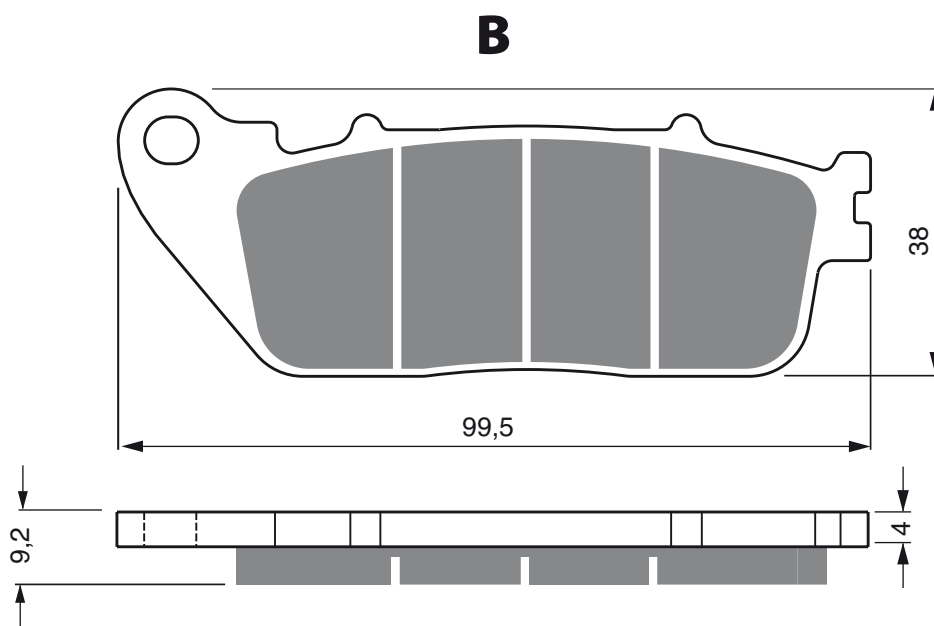

PART NUMBER

277

AD

**S3
RACING**

**S33
RACING**

HONDA

VFR	800	XAB Crossrunner 800	11-	R
CB	1000	R8	08	R
CB	1000	R9/RA Non ABS Model	09-	R
CB	1000	RA9/RAA (ABS Model)	09-	R
VFR	1200	FA10	10-	R
VFR	1200	FDA (Automatic transmission)	10-	R