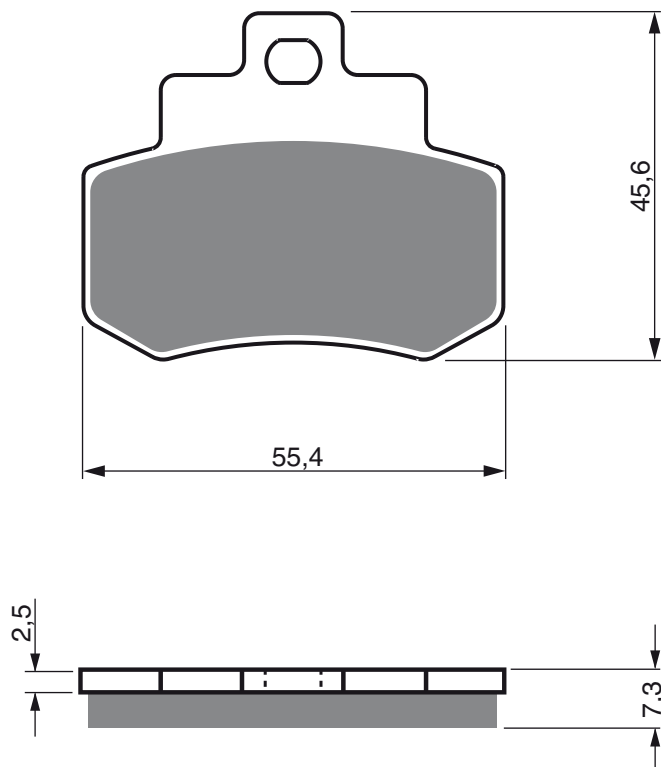

AD

S3
RACING

KYMC0

250 Grand Dink

01-06 R

Disc Brake Pads **GOLDfren**

AD

S3
RACING