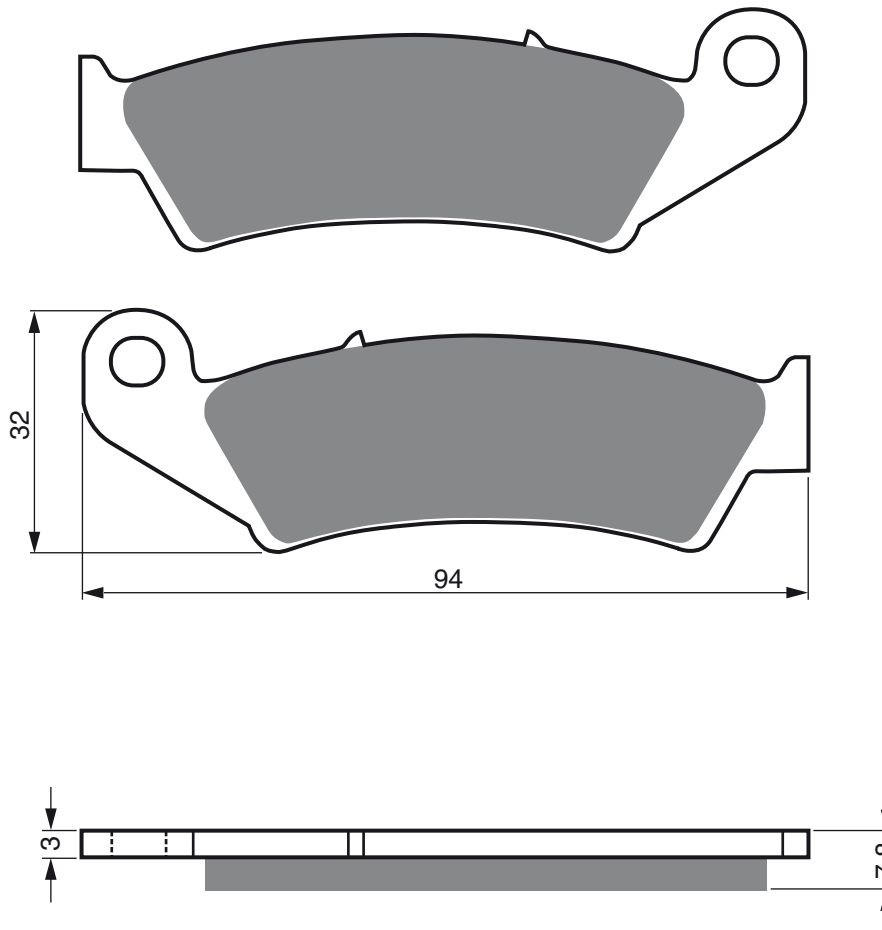

Disc Brake Pads **GOLDfren**

PART NUMBER

004

AD

K1

K5

S3
RACING

K5 -LX