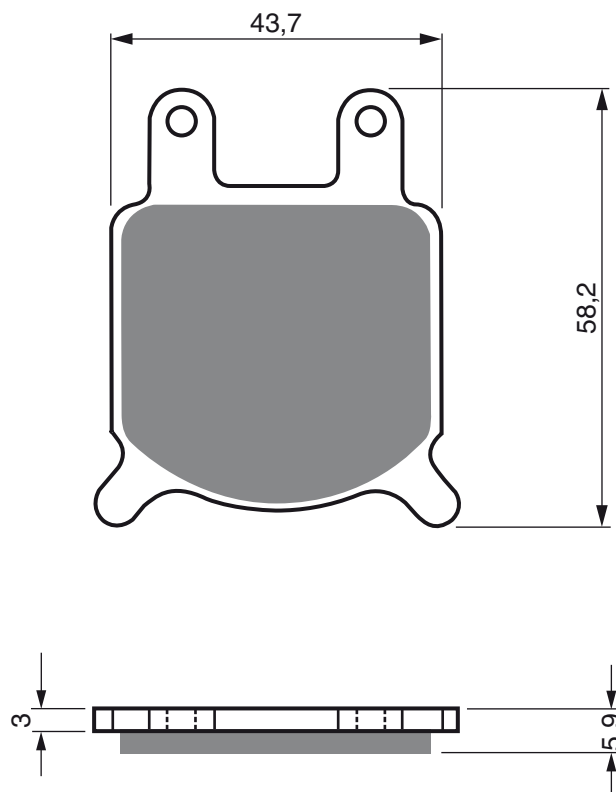

SYM

HD	125 /150/200	04-07	F
SK	125	03-04	R
	125 /150/200 Joyride	01-07	R
HD	200	04-	F
GT	500	04	R

Best Quality Pads

www.goldfren.cz

AD

S3
RACING

PART NUMBER

184