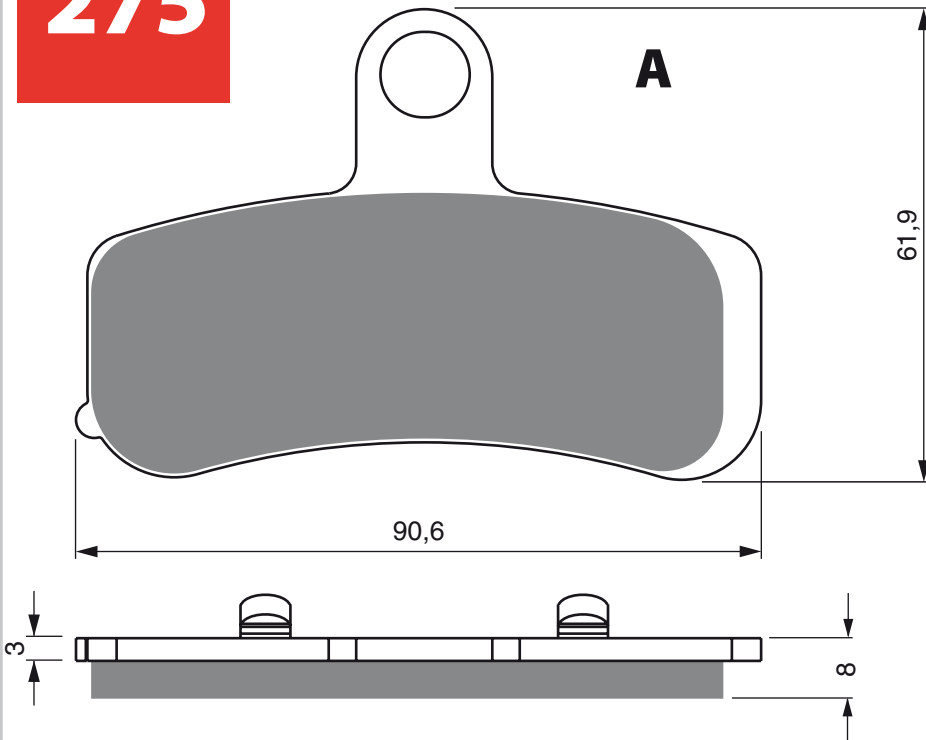

PART NUMBER

275

AD

**S3
RACING**

**S33
RACING**

HARLEY DAVIDSON

FDXL	1584 Low Rider	08-09	2F
FLSTC	1584 Heritage Softail Classic	08-	2F
FLSTF	1584 Fat Boy	08-09	2F
FLSTFB	1584 Fat Boy Special/LO	10-	2F
FLSTN	1584 Softail Deluxe	08-	2F
FXCW	1584 Rocker	08-09	2F
FXCWC	1584 Rocker C	08-	2F
FXD	1584 Super Glide	08-10	2F
FXDB	1584 Street Bob	08-	2F
FXDC	1584 Super Glide Custom	08-	2F
FXDF	1584 Fat Bob	08-	2F
FXDWG	1584 Dyna Wide Glide (Spoke wheels)	10-	2F
FXDWG	1584 Wide Glide	08-	2F
FXST	1584 Softail Standard	08-	2F
FXSTB	1584 Night Train	08-09	2F
FXSTC	1584 Softail Custom	08-10	2F