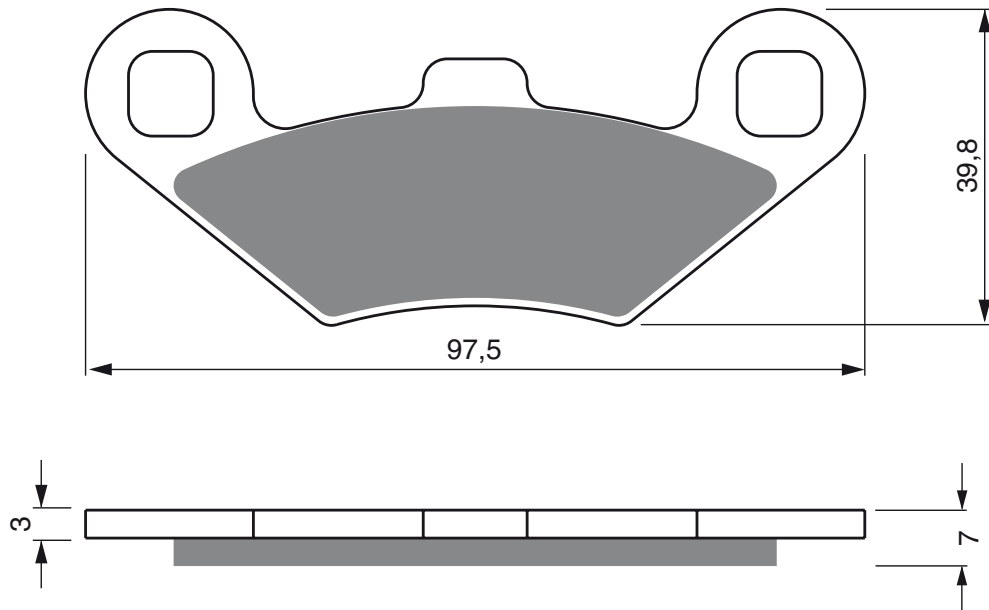

AD

S3
RACING

S33
RACING

K1

K5

K5-LX

PART NUMBER

280

POLARIS

Trail Blazer	90 - 93	F	335 Sportsman 4x4	99 -	F	450 Sportsman	06 -	F
Trail Boss 2x4, 4x4	88 - 89	F	350 Big Boss	93 - 93	F	455 Diesel EBS 4x4	99 -	F
200 Phoenix	05 -	F	350 L 2x4, 4x4	90 - 90	F	500 ATP HO	04 -	F/R
250 2x4, 4x4	90 - 90	F	350 L 4x4	93 - 93	F	500 Big Boss 6x6	98 - 99	F
250 2x4, 4x4	93 - 93	F	350 Sportsman 4x4	93 - 93	F	500 Magnum 2x4, 4x4	02 -	F
250 Big Boss 4x6, 6x6	89 - 93	F	350 Trail Boss L 2x4	91 - 93	F	500 Magnum 4x4	00 - 01	F
250 Trail Blazer	94 - 98	F	350 Trail Boss L 4x4	91 - 91	F	500 Outlaw	06 -	F/R
250 Trail Blazer	99 -	F	400 Big Boss L 6x6	96 - 96	F	500 Predator	03 -	F/R
250 Trail Boss	91 - 99	F	400 L 2x4	94 - 95	F	500 Predator e	06 -	F
250 Trail Boss 2x4, 4x4	91 - 92	F	400 L 4x4	94 - 94	F	500 Ranger 6x6	00 - 02	F
250 Xplorer 4x4	00 -	F	400 Scrambler 2x4, 4x4	00 -	F	500 Scrambler 2x4	01 -	F
300 2x4, 4x4	94 - 95	F	400 Scrambler 4x4	98 - 00	F	500 Scrambler 4x4	97 - 97	F
300 Big Boss 6x6	94 - 94	F	400 Scrambler L 4x4	95 - 97	F	500 Scrambler 4x4	98 -	F
300 Hawkeye 2x4, 4x4	06 -	F/R	400 Sport	99 - 00	F	500 Sportsman 4x4	96 -	F
300 Xplorer 4x4	96 -	F	400 Sport L	94 - 98	F	500 Sportsman 6x6	00 -	F
300 Xpress 2x4	98 -	F	400 Sportsman	01 -	F	500 Sportsman EBS 4x4	98 -	F
300 Xpress L	96 - 97	F	400 Sportsman L 4x4	94 - 97	F	500 Xplorer 4x4	97 - 97	F
325 Magnum 2x4, 4x4	00 - 02	F	400 Trail Blazer	03 -	F	525 Outlaw	07 -	F/R
325 Trail Boss	00 - 02	F	400 Xplorer L 4x4	95 - 99	F			
330 ATP	04 - 05	F/R	400 Xplorer L 4x4	00 -	F			
330 ATP	06 -	F	400 Xpress L	96 - 97	F			
330 Magnum 2x4, 4x4	03 -	F	425 2x4, 4x4 Magnum	95 - 98	F			
330 Trail Boss	03 -	F	425 Magnum 6x6	96 - 96	F			
			425 Xpedition 4x4	00 -	F