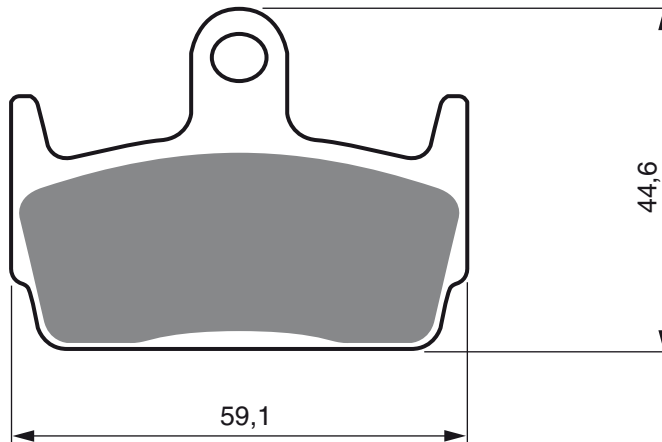

PART NUMBER

131

AD

**S3
RACING**

HONDA

SZX	50	X8R-S	98-04	R
SZX	50	X8R-X	98-04	R

KYMCO

DD	50	Sniper	94-96	R
	150	Heroism	95-97	R

SYM

50	Jet sport X (R/S/SR)	06-	R