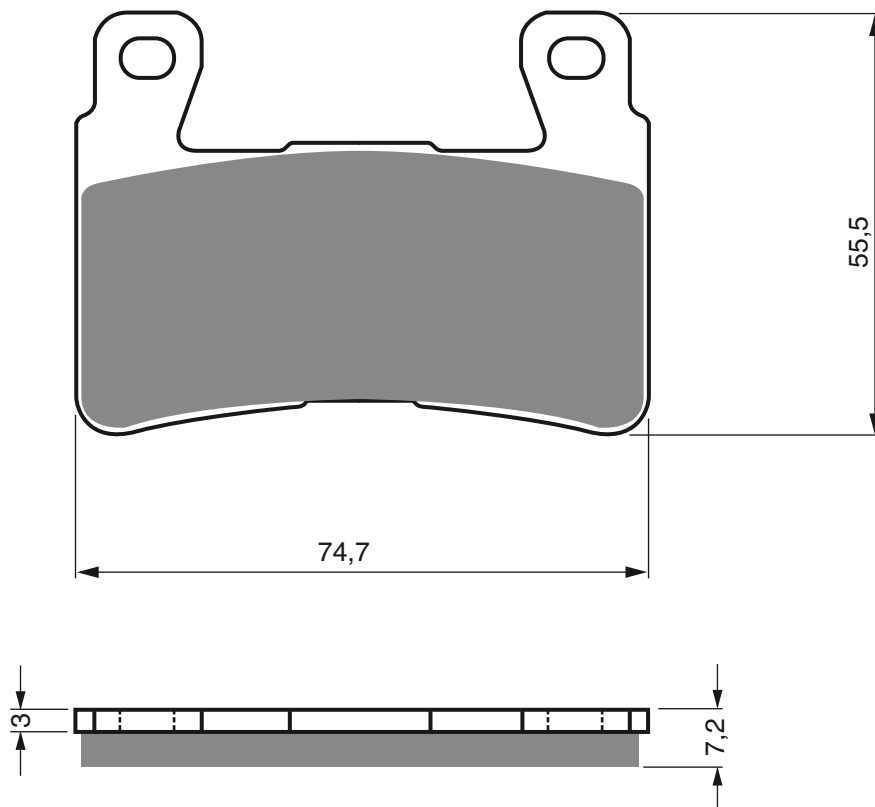

PART NUMBER

134

AD

S3
RACING

GP5

GP6

GP7

S33
RACING