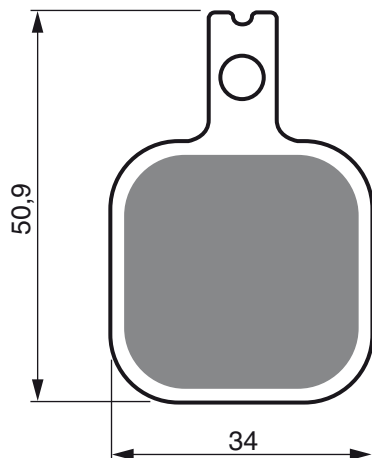

PART NUMBER

119

S3
RACING

GP5

GP6

GP7

1 set = 6 pcs

HARRISON BILLET