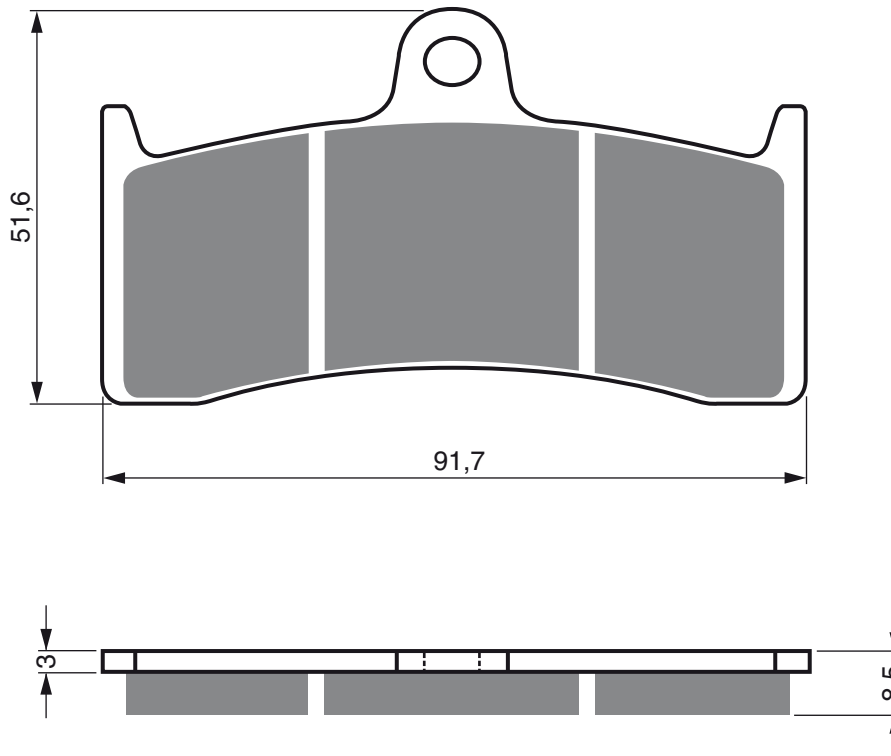

Disc Brake Pads **GOLDfren**

S3
RACING

GP5

GP6

GP7

S33
RACING

AD

PART NUMBER

126

BUELL

M2	1200 Cyclone	98-02	F
S1	1200 Lightning	98-02	F
S1	1200 White Lightning	98-02	F
S3	1200 Thunderbolt	98-02	F
S3T	1200 Thunderbolt	98-02	F
X1	1200 Lightning	98-02	F

HHI

	6 Piston Caliper	-	F/R

HONDA

CB	1300 SF	98-01	2F

KAWASAKI

ZX-7RR	750 Ninja N1 (ZX750N/H202)	96-99	2F

MONDIAL

	1000 Piegia	02	2F

MV AGUSTA

F4/F4S	750	99-	2F
	750 Brutale, Brutale S	01-08	2F
	910 Brutale	06-	2F
	910 Brutale R	07-	2F
	910 Brutale S	05-06	2F
	910 Brutale S	07-	2F
F4	1000 Mamba	04-	2F
F4	1000 Tamburini	04-	2F
F4S	1000	04-	2F

NISSIN

	6 piston racing caliper	-	F

PERFORMANCE MACHINES

	125x6QC	-	F
	112X6B	-	F
	112X6QC	-	F

PRE TECH

	6 piston radial caliper	-	F

YAMAHA

YZF	750 R7 OW02 Race kit	99-	2F