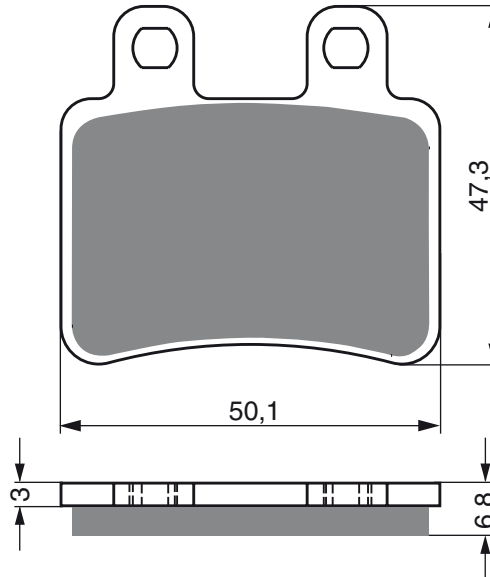

PART NUMBER

211

AD

S3
RACING

S33
RACING

BETA

RR	50	Standard	09-	F

DERBI

DRD	50	Pro R Senda Radial Caliper (260mm disc)	05-	R

DRD	50	Pro SM Senda Radial Caliper (300mm disc)	05-	R

DRD	50	Senda Evo SM (Cast wheels)	08-	R

	50	/125 Rambla	06-	F/R

GP1	125	Racing Low seat/radial caliper	07-09	R

SM	125	Senda R	04-07	R

	125	/150 Boulevard	03-08	F

	125	Cross City	07-08	R

	125	Freexter	07-	R

	125	Senda Baja R (4T) (260mm disc)	06-	R

	125	Senda Baja SM (4T) (300mm disc)	06-	R

	125	Senda R Euro 2	04-07	R

	125	Terra	07-	F

	200	Boulevard	05	R

GP1	250	Racing Low seat/radial caliper	07-09	R

HM

CRE	50	Baja RR Up to ZEN50XACEA 7700324	07-09	R

CRE	50	Baja/Six/Derapage	03-09	R

CRE	50	Deapage RR Up to ZEN50 XACMA7700384	07-09	R

ITALJET

	100/125/150 Millennium	02-	F

MALAGUTI

X3M	Enduro (Spoke wheel)	08-10	F

MBK

	X-Limit Enduro	03-09	F/R

	X-Limit Supermoto	03-09	R

PEUGEOT

	50 Elystar TSD1	02-07	R

	125 /150 Elyseo (rear disc model)	03	R

	125 /600 Satelis (ABS powered brakes)	04-	R

	125 4V Satelis/Executive/Premium/City (4Stroke-4Valve)	06-09	R

	125 Elystar	02-07	R

	125 Geopolis	07-	R

	125 Geopolis RS	07-08	R

	125 Jet Force	03-07	R

	125 Satelis	09-	R

	125 Satelis (SBC Brake system)	04-05	R

	125 Satelis Blacksat	10-	R

	125 Satelis Compressor 4 stroke (all models)	06-	R

	125 Satelis RS	07-08	R

	125 Satelis Whitesat	10-	R

	150 Elyseo	98-02	R

	150 Elyseo (rear disc model)	03-	R

	150 Elystar	02-	R

	250 Geopolis (AJP Calliper)	06-08	R

	400 Geopolis	07-08	R

	600 Satelis ABS	04-	R

SCORPA

	125 FT-Ride	10-	R

	250 FT-Ride (Enduro)	08-	R

SHERCO

EN	50	Enduro	08-09	R

EN	50	Champion Replica	08	R

SM	50	Black Panther	08-10	R

SM	50	Replica Cup	08	R

SU	50	Urban Base (2T) (Cast wheels)	10-	R

	50	Supermotard	08-09	R

SE	125	F Enduro (4T)	10-	R

SM	125	F Black Panther (4T)	10-	R

YAMAHA

DT	50	R	04-	R

DT	50	X	04-08	R

XT	125	R	05-	F/R

XT	125	X Supermotard	05-	R