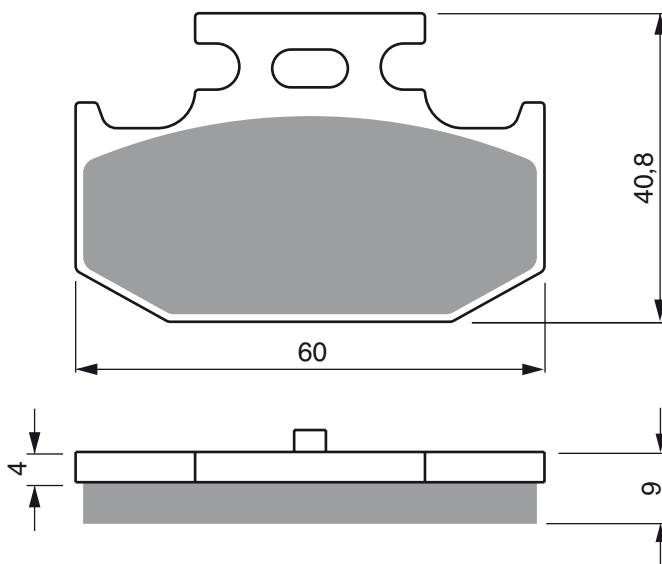

YAMAHA

YXR	66	FAS/FAT Rhino 4x4 Side x Side (Right)	04-05	R
YXR	450	Rhino Left	06-	R
YFZ	660	Rhino Left	05-	R
YFM	700	RV/RW Raptor (Left)	06-10	R
YFM	700	RY (left)	09-	R