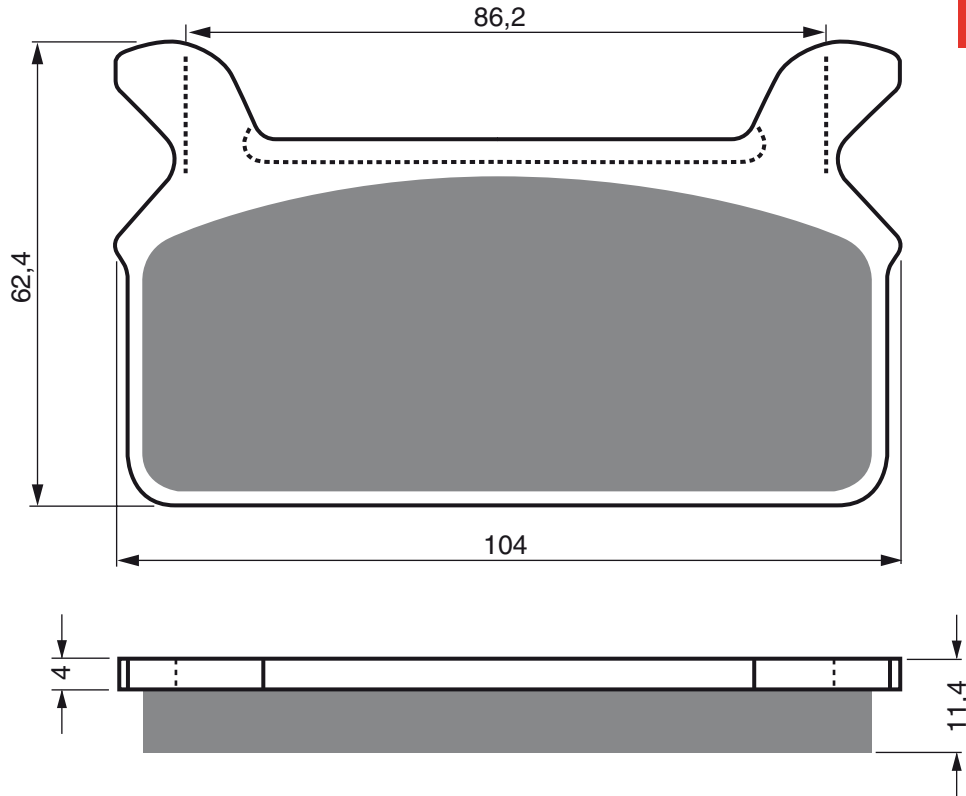

Disc Brake Pads **GOLDfren**

AD

S3
RACING

PART NUMBER

063

HARLEY DAVIDSON

FLT	Series (FLT/C559/1)	88 - 99	R
FLT/H	Series	86 - 87	R
FLHS	1340 Electra Glide Sport	90 -	R
FLHTC	1340 Electra Glide Classic (FLT/C559/1)	90 - 99	R
FLHTC	1340 Ultra Classic (FLT/C559/1)	90 - 99	R
FLST	1340 Heritage Softail	88 - 99	R
FLTC	1340 Tour Glide Classic	90 -	R