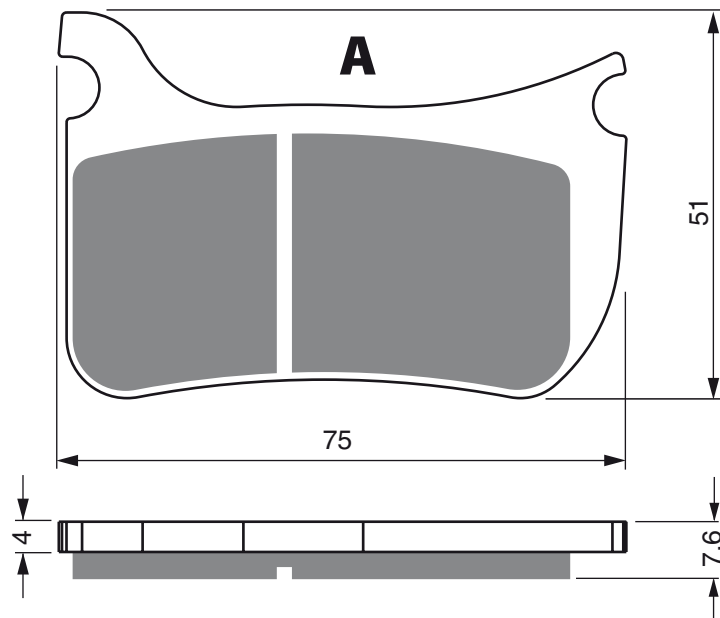

Disc Brake Pads **GOLDfren**

S3
RACING

GP5

GP6

GP7

AD

PART NUMBER

276