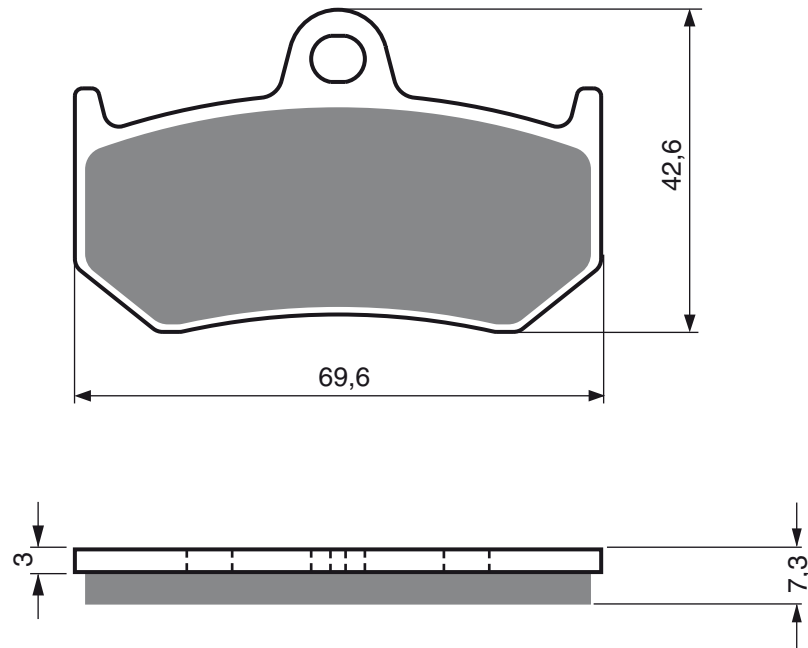

PART NUMBER

235

AD

S3
RACING

S33
RACING

MV AGUSTA

F3	675	11-	R
F4	750 SPR	01-	R
F4/F4S	750	99-	R
	750 Brutale, Brutale S	01-08	R
	910 Brutale R	05-08	R
	910 Brutale R Italia	07-	R
	910 Brutale S	05-06	R
	910 Brutale S	07-	R
	920 Brutale	12-	R
	989 Brutale R	09	R
	990 Brutale R	10-11	R
	990 Brutale R Italia	07-	R
F4	998	10-	R
F4	1000 (Brembo 4 piston caliper)	07-	R
F4	1000 CC	07-	R

F4	1000 Mamba	04-	R
F4	1000 R	07-	R
F4	1000 R Corsa Corta	12-	R
F4	1000 R1&1	07-	R
F4	1000 RR Corsa Corta	12-	R
F4	1000 Senna	06	R
F4	1000 Tamburini	04-	R
F4RR	1000 312R	07-	R
F4S	1000	04-	R
F4RR	1078 312	08-09	R
	1078 Brutale RR	08-09	R
	1090 Brutale R	12-	R
	1090 Brutale RR	10-11	R
	1090 Brutale RR	12-	R