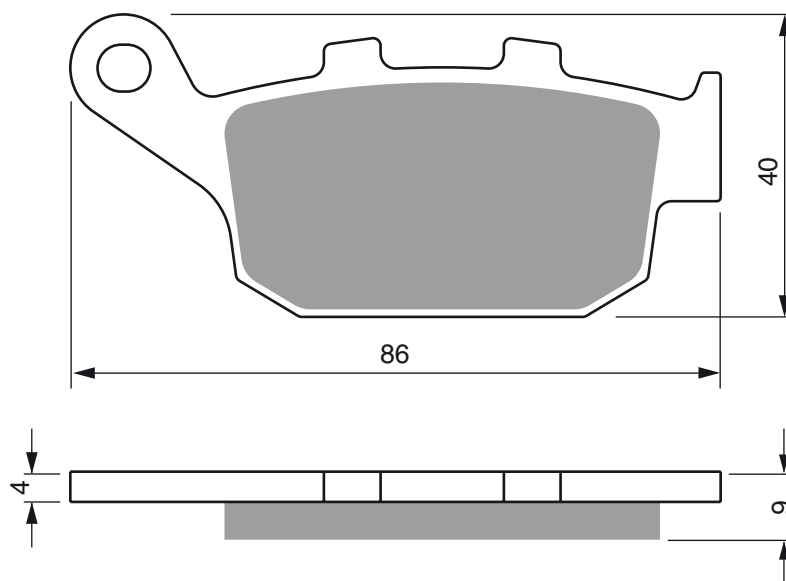

125 Duke	11-	F
200 Duke	12-	F

PART NUMBER

306

AD

**S3
RACING**

**S33
RACING**

A

B