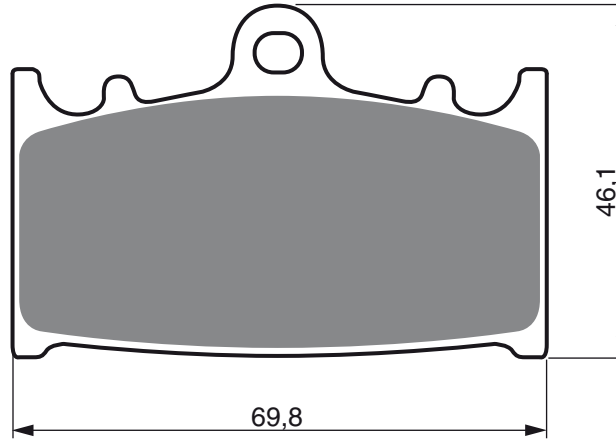

Disc Brake Pads **GOLDfren**

AD

**S3
RACING**

**S33
RACING**

GP5

GP6

GP7

PART NUMBER

032

BERINGER

4 Piston caliper - F

HUSABERG

4 piston Beringer calipers 01- F

KAWASAKI

KR-1	250	S	90-	2F
ZR	400	Zephyr	97-01	F
ZX-4	400		90-	2F
ZXR	400	L (Japan model)	89-	2F
ZXR	400		89-90	2F
ZZR	400		90-	2F
ZX	600	R, Ninja	89-	2F
ZX-6R	600	D1-D4 (ZX6)	90-93	2F
ZX-6R	600	E1-E5 (Ninja ZX6)	93-97	2F
ZX-6R	600	F1-F3 (Ninja ZX6R) (ZX600F/G937)	95-97	2F
ZZR	600	(ZX 600 E6F)	06-07	2F
ZZR	600	(ZX600D/F382)	93-05	2F
ZZR	600		90-92	2F
ZX-7R	750	Ninja	89-95	2F
ZXR	750	R (ZX750H/F102)	89-92	2F
ZXR	750	R (ZX750K/F671)	93-95	2F
ZXR	750	Ram-Air (ZX750L/G154)	93-95	2F
GPZ	900	R (ZX900A/D363)	90-	2F
ZX-9R	900	Ninja (ZX900B/G588)	94-95	2F
ZR	1100	Zephyr (ZR1100A/F989)	92-02	2F
ZX	1100	D1-D5 ZX-11 (ZXT10D/D/G203/203D)	93-97	2F

ZZR	1100	(ZXT10C/F381)	90-92	2F
ZZR	1100	(ZXT10D/G203)	94-	2F
ZZR	1100		90-01	2F
ZRX	1200	R/S	04-	2F
ZRX	1200		04-	2F
ZZR	1200	C1H/C2H	02-04	2F
VN	1700	B9F Voyager ABS	09-	2F
VN	1700	KBF Voyager Custom	11-	2F
VN	2000	A1	04-08	2F
VN	2000	H8F/H9F Classic	08-09	2F

MOTO MASTER

Supermoto Racing Caliper - F

PRE TECH

4 piston (P40) Lockheed replacement caliper - F

PRO ONE

4 Piston - F

SUZUKI

RG	125	F, Gamma	92-	F
RG	200	Gamma	91-	F
GSXR	250	R	89-	2F
RGV	250	(VJ22B/F611)	93-	2F
RGV	250	Gamma, M (VJ22B/F611)	91-92	2F
RGV	250	K (VJ21A/-)	89-90	2F
TV	250	J	88-	F
	250	Wolf	90-	F

	350	Goose	92-	F
GSF	400	Bandit (GK75B/F610)	93	2F
GSR	400	K6	06-08	2F
GSX	400	S, Katana (GK53C/D747)	92-	2F
GSX-R	400	K6/K7/K8	06-08	2F
GSX-R	400		88-89	2F
GSR	600	K6	06-	2F
GSX-R	600	V, W (AD/H583)	97-00	2F
GSX-R	600		01-03	2F
GSF	650	K6/SAK6/K7/SAK7 (Bandit ABS)	07-	2F
GSX	650	FK8/FK9	08-	2F
GSX-R	750	Y	00-03	2F
SV	1000	K3/SK3/K4/SK4/K5/SK5/K6/SK6/K7/SK7	03-	2F
TL	1000	SV-Twin	97-02	2F
TL	1000	SV-Twin (AG/H632)	97-02	2F
GSF	1200	AK6/SAK6/GTSAK6	06	2F
GSF	1250	AK7/SAK7/AK8/SAK8/AK9/SAK9 Bandit ABS	07-	2F
GSF	1250	FAL0 Traveller	10-	2F
GSX	1250	FAL0/FAL1 Traveller	10-	2F
GSX	1250	FAL0ST/FAL1ST Traveller	10-	2F

VERTEMATI

4 piston caliper 99-04 F