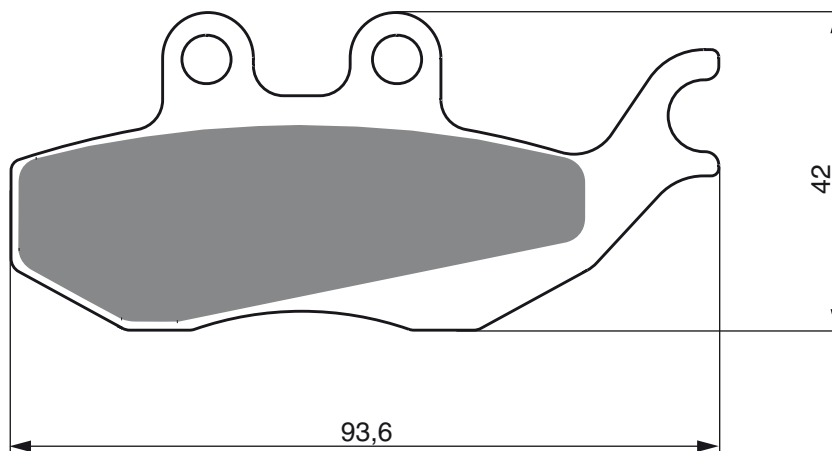

PART NUMBER

215

AD

S3
RACING

A

B