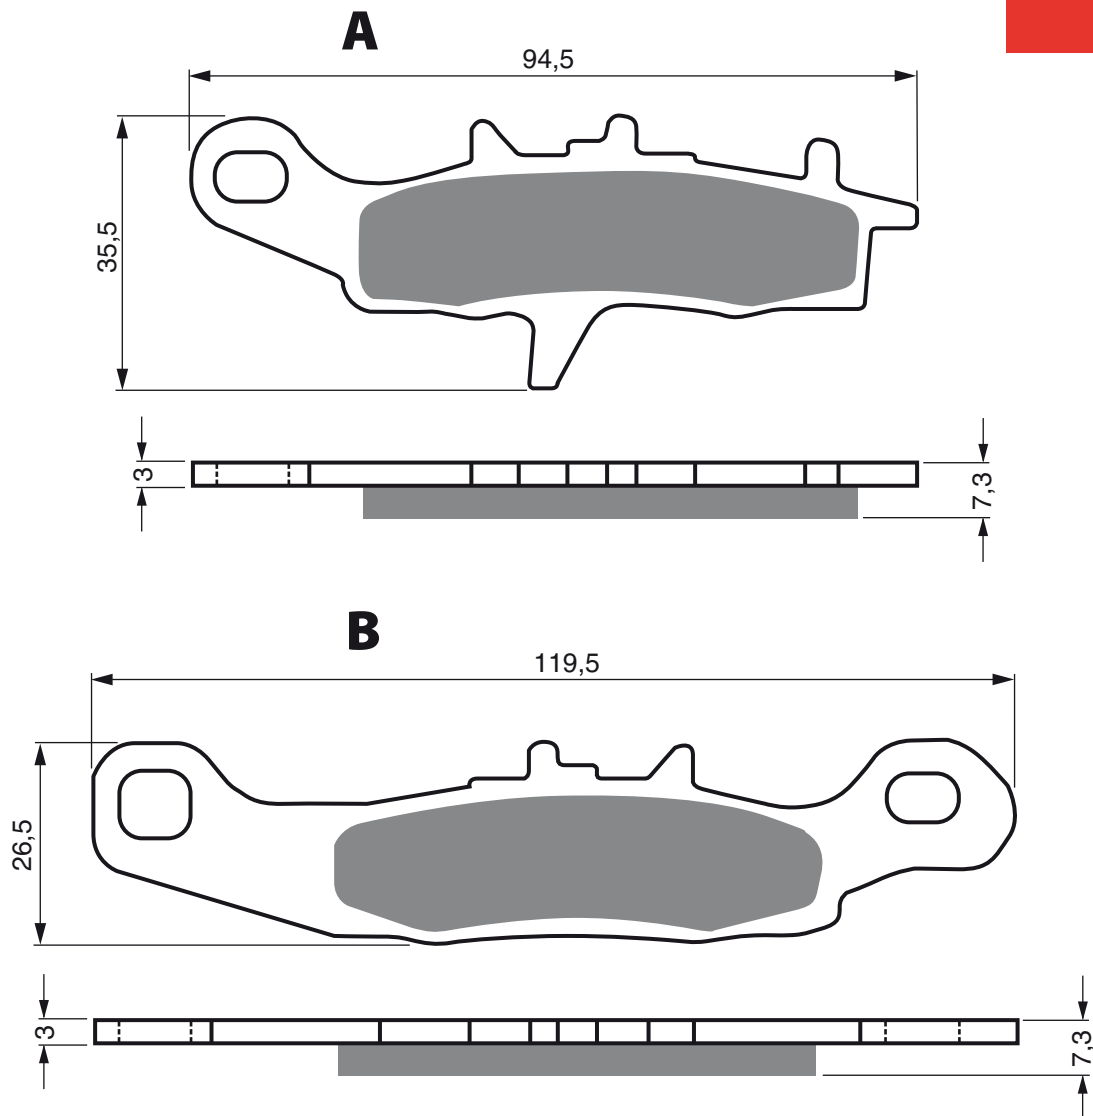

AD

K5

S3
RACING

K5-LX

S33
RACING

PART NUMBER

108

KAWASAKI