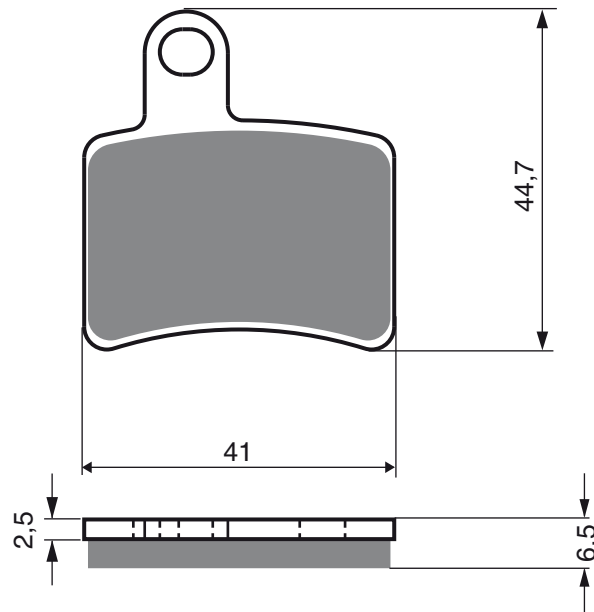

PART NUMBER

228

AD

S3
RACING

S33
RACING

BETA

EVO	80	Junior	10-	R
EVO	80		09-	R
REV	80		08	R
REV3	125	/200	06-08	R
EVO	200	(2T)	09-	R
EVO	250	(2T/4T)	09-	R
REV	250	4T	07-08	R
REV3	250	/270	05-08	R
EVO	290	(2T)	09-	R
EVO	300	(4T)	09-	R