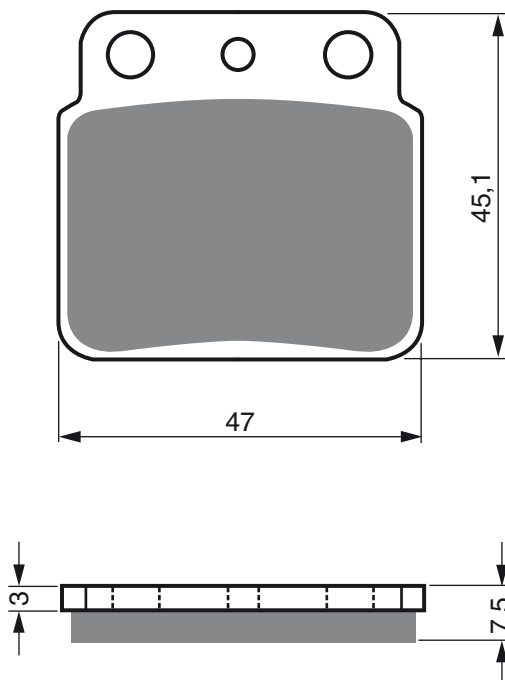

- **AD**
- **S3**
  RACING
- **K1**
- **K5**
- **S33**
  RACING
- **K5-LX**

PART NUMBER

092

ARCTIC CAT

DVX	400 F	04-07	R
DVX	400	04-07	R

HYOSUNG

TE	400	05	R
TE	450 Quad	06-09	R

KAWASAKI

KSF(KFX)	400 A1	03-05	R

SUZUKI

LT	250 RJ-RR	88-94	R
LT-Z	400 K3/K4/K5K/K6/K7/K8/K9/LO	03-10	R
LT-Z	400 Quad Sport	02-	R
LT-R	450 K6 (Right)	06-	R
LT	500 RH-RR	87-95	R