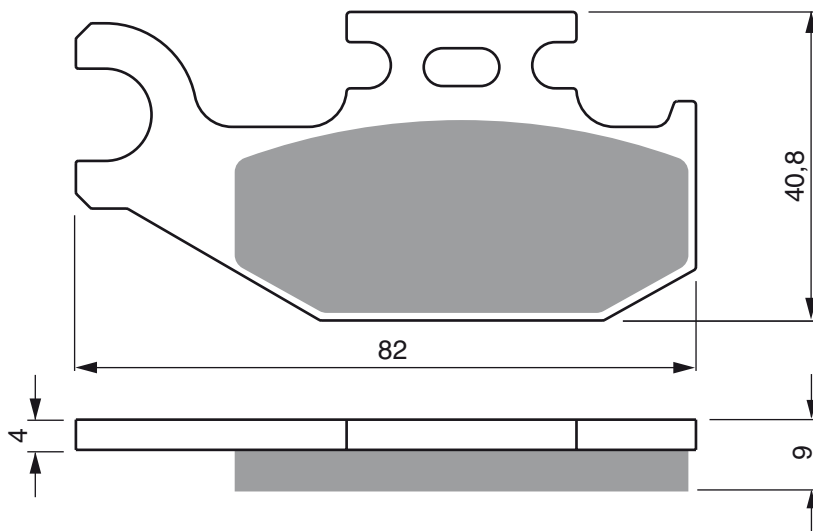

AD

K1

K5

S33
RACING

S3
RACING

PART NUMBER

295

A

B