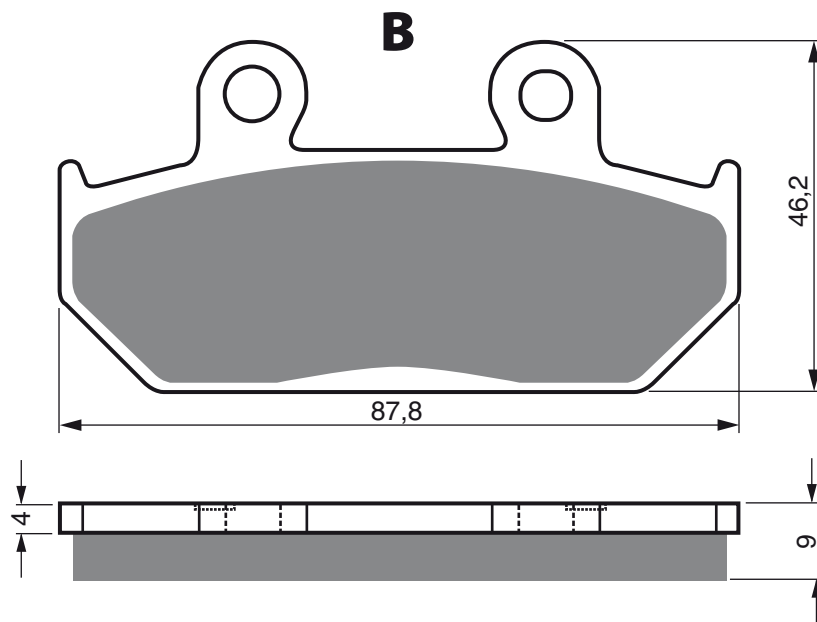

Disc Brake Pads **GOLDfren**

PART NUMBER

033

AD

S3
RACING

YAMAHA

TZR	50	93-02	R
	400 Artesia	91-	F
XT	500 E (Austria)	90-96	F
XT	600 E (3UW, 3TB/F430/431)	90-03	F
XT	600 K (3UW, 3TB/F430/F431)	92-	F
XTZ	660 Ténéré (3YF/F680)	91-98	F