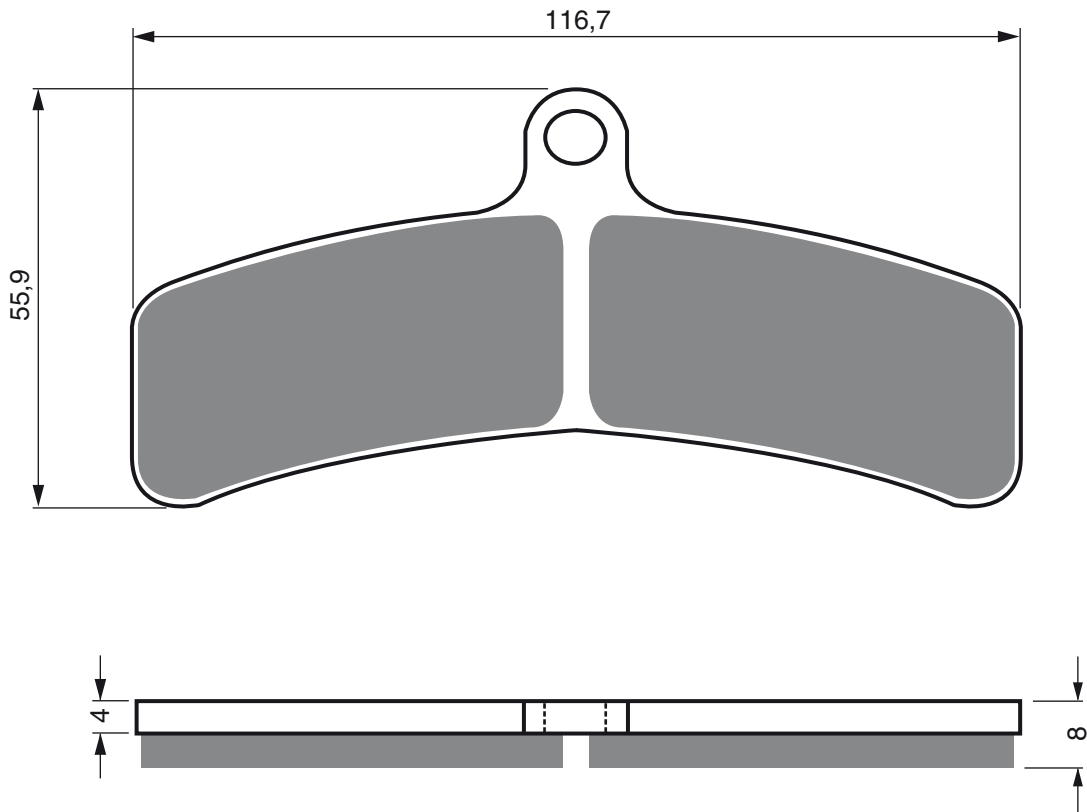

S3
RACING

S33
RACING

AD

PART NUMBER

130

SPIEGLER BREMSTECHNIK

S 888 Lightweight caliper - F