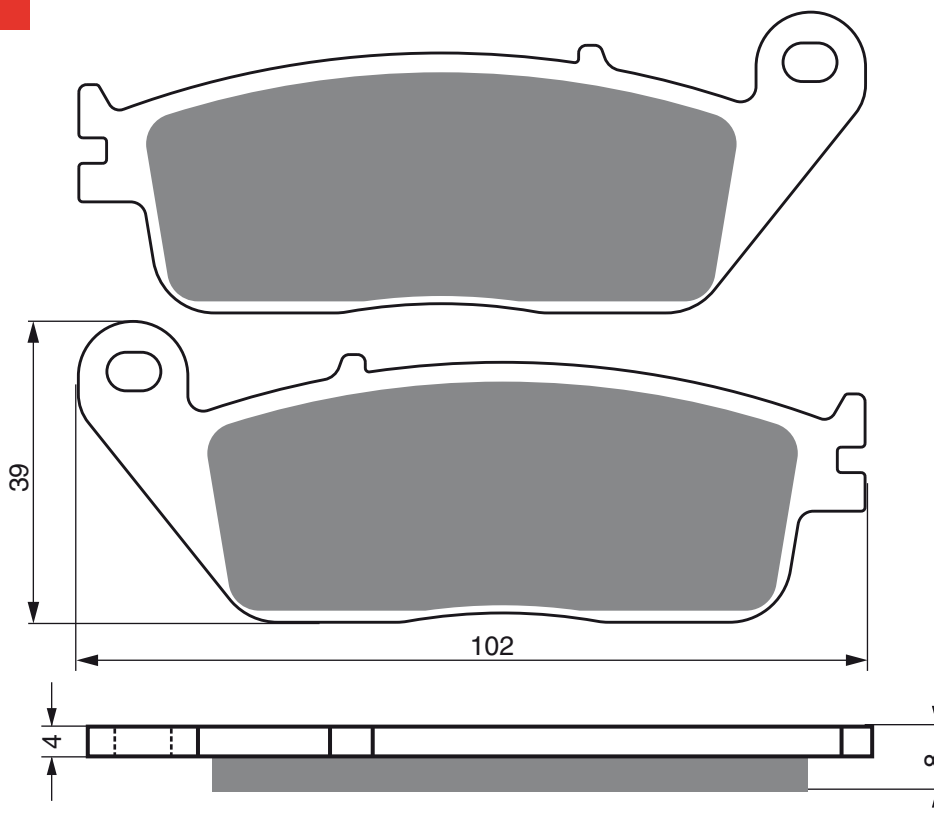

PART NUMBER

022

AD

**S3
RACING**

**S33
RACING**

GP5

GP6

GP7