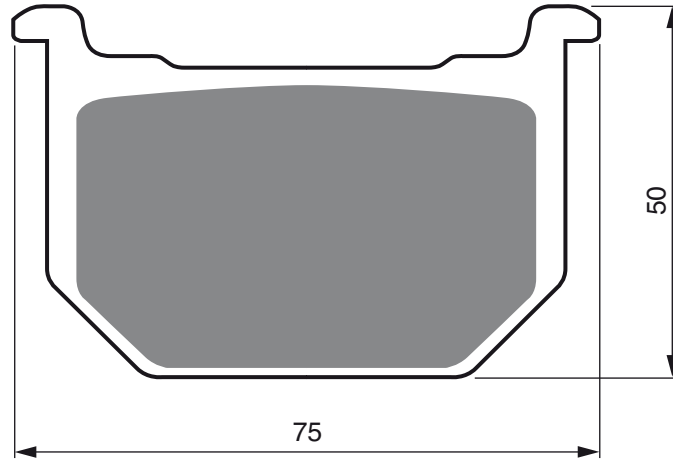

Disc Brake Pads **GOLDfren**

PART NUMBER

075

AD

**S3
RACING**

SUZUKI

GN	250	(NJ42A/D766)	86-	F	GSX	750	EF (GR72A/D037)	80-	2F
GNX	250	E (NJ42A/C647)	82-	F	GSX	750	ES (GR72A/D037)	83-85	2F
GS	250	T, L	80-82	F	GSX	750	L (GS75X/B895/1/2)	80-82	2F
GSX	250	(GS25X/B803/1)	80-81	F	GSX	750	S (GR71A/C475)	82-	2F
GSX	250	(GS25X/B803/1)	81-	F	GS	850	E, L, (GS850/B568)	80-82	2F
GN	400	T, TZ, X, XX, TT	80-	F	GS	850	G (GS72A/D257)	83-84	2F
GSX	400	(GS40XF/C037)	81-	F	GS	850	G (GS72A/D748)	85-	2F
GSX	400	F (GS40XF/C230)	81-	2F	GS	850	G, GT, GX, GLX	80-	2F
GSX	400	S, L (GS40X/C037)	80-	F	GS	850	GL, GLT	81-	2F
GS	450	E, S, L (GS450/B875/1/2/3)	80-83	F	GSX	850	G	83-	F
GS	700	EF, ESF	85-	2F	GS	1000	GT, GLT, GLX, GX (GS1000/B569)	80-81	2F
GV	700	GLG Madura	86-	2F	GS	1100	GD, GLD	82-83	F
GSX	750	E (GS75X/B895/2)	82-83	2F	GS	1100	GZ, GLZ, GKZ	82-83	F
					GV	1200	GLG Madura	86-	2F