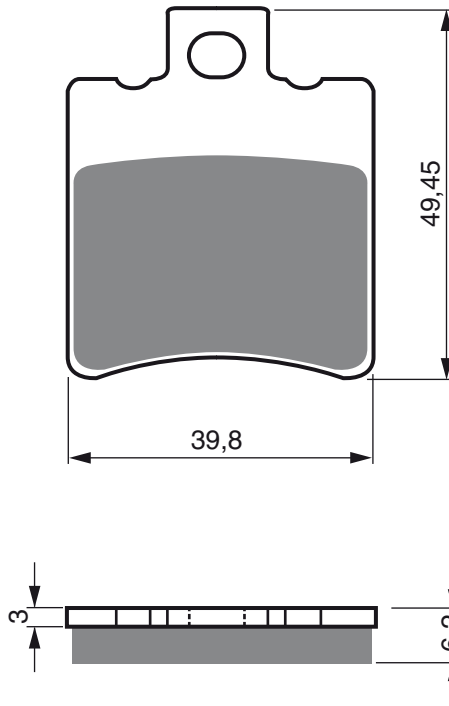

AD

**S3
RACING**

PART NUMBER

098

ADIVA SCOOTERS

AD	125		09-	R

AJP

PR3	125	Supermoto Pro	10-	F

APRILIA

AC	50	Rally	97-02	F
LC	50	Rally	97-02	F/R
SR	50	(All Models With Rear Disc)	00-	F
SR	50	Di-Tech	00-01	F
SR	50	Ditech (LC)(RLD100)	02-03	F
SR	50	H20 (Ditech) (RLA1/RLB1)	00-03	F
SR	50	R Factory (LC)(VFB00/VFD00)	04-09	F
SR	50	R SBK Alitalia (Replica) (LC)	10-	F
SR	50	Replica (Liquid Cooled)	96-02	F
SR	50	Stealth, Racing	97-	F/R
SR	50	Street (LC) (TE00/TEA00)	03-08	F
	50	Amico, GL, GLE (HV/G798)	93-98	F
	50	Amico, Scooter (GC/G799)	92-98	F
	50	Area 51	99-02	F/R
	50	Business	97-	F
	50	Club	97-	F
	50	Gulliver (LH02/H126)	96-	F
	50	Habana/Custom	99-01	F
	50	McGulliver	00-	F
	50	Mojito/mojito Custom	03-10	F
	50	Rally (MD01/H062)	95-	F
	50	Scarabeo (2T) (Rear disc model)	00-05	F/R
	50	Scarabeo (2T) (Rear drum model)	00-05	F
	50	Scarabeo (4T) (TG000)	02-06	F
	50	Scarabeo Ditech (2T) (SCA00)	02-06	F
	50	Scarabeo Street	00-04	F
	50	Scarabeo, 2nd series (MS/G795)	94-	F
	50	Sonic, GP	99-02	F
	50	Younger	97-	F
	125	Leonardo	97-98	R
	125	Leonardo (MB00/H287)	96-	F
	150	Leonardo	97-98	R

ATALA

REF		Base	97-00	F
RT10	50	Byte	97-	F
	50	Hacker	95-	F

CPI

GTR	50		03-09	R

DERBI

	50	Vamos R (Brembo cal.)	95-	F

GARELLI

	50	Flo	00-	F
	125	Panther	02-	R
	150	Panther	02-	R
	250	Panther	02-	R
	250	Skynet	02	R
	400	Skynet	02	R

GENERIC

SM	50	Trigger	06-09	R
SM	50	Trigger	08-	R
SM	50	Trigger Competition	08-09	R
X	50	Trigger	06-09	R
X	50	Trigger Competition	08-	R
	50	Onyx (2T)	10-	F
	50	Toxic	07-08	R

GILERA

NRG	50		94-	F
SKP	50		98-01	F
	50	Eaglet	97-	F
	50	Ice	01-	F
	50	Runner	97-	F
	50	Runner SP/Pujeret	99-05	F
	50	Stalker	97-06	F
	50	Stalker DD Scooter	99-	F
	50	Storm	94-	F
	50	Typhoon	93-95	F
	70	Runner Malossi	98-	F
	80	Typhoon	95-	F
FX	125	Runner SP	01-02	R
FXR	180	Runner SP	01-02	R

HERCULES

	50	Gipsy	95-	F

HONDA

QA	50	Formula	94-	F
QA	50	Sky Classic	00-	F
QA	50	Sky Vetro	00-	F
SFX	50	Sport (AF37/-)	96-04	F
SGX	50	Sky Deluxe	97-03	F

BENELLI

491	50	GT, Sport	98-04	F
491	50	Naked	99-03	F
491	50	Racing	99-	F/R
491	50	RR, -GP	00-	F/R
491	50	ST	01-	F
491	50	Superbike	99-	F/R
K2	50	Air	98-01	F/R
K2	50	LC	99-01	F/R
K2	50	Namur	99-01	F/R
	50	Pepe	99-	F
K2	100	Biposto	99-01	F
	100	Naked	02-	F
	100	Pepe LX	99-02	F
666	125	Born in Hell	98-99	R
	125	Adiva	01-04	F
	125	Velvet	99-06	F/R
	150	Adiva	01-04	F
	150	Velvet	00-	F/R
	400	Velvet Dusk	03-04	R

BETA

	50	Ark AirCooled	99-05	F
	50	Ark K Series	97-	F/R
	50	Ark LC	99-	F/R
	50	Eikon	04-	F
	50	Chrono 13	94-	F
	50	Quadra	95-02	F
	50	Tempo	99-02	F
	50	Tempo (13" wheels)	00-02	F
	50	Tempo (16" wheels)	00-02	F
	125	Eikon	00-	F
	150	Eikon	04-	F