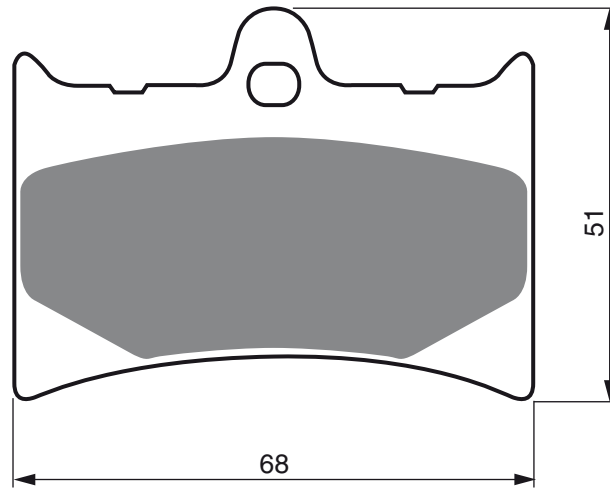

Disc Brake Pads **GOLDfren**

PART NUMBER

019

AD

K1

K5

**S3
RACING**

ALFER