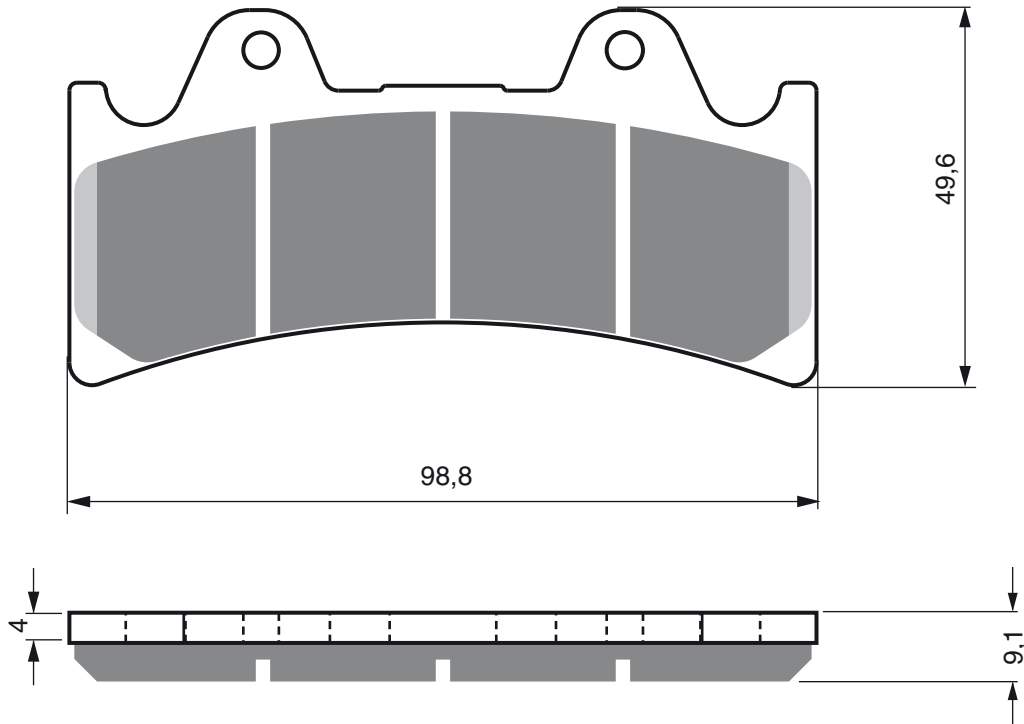

Disc Brake Pads **GOLDfren**

AD

S3
RACING

GP5

GP6

GP7

PART NUMBER

227

ALCON

6 Piston Race Caliper
with 4.0 mm pin set

- F