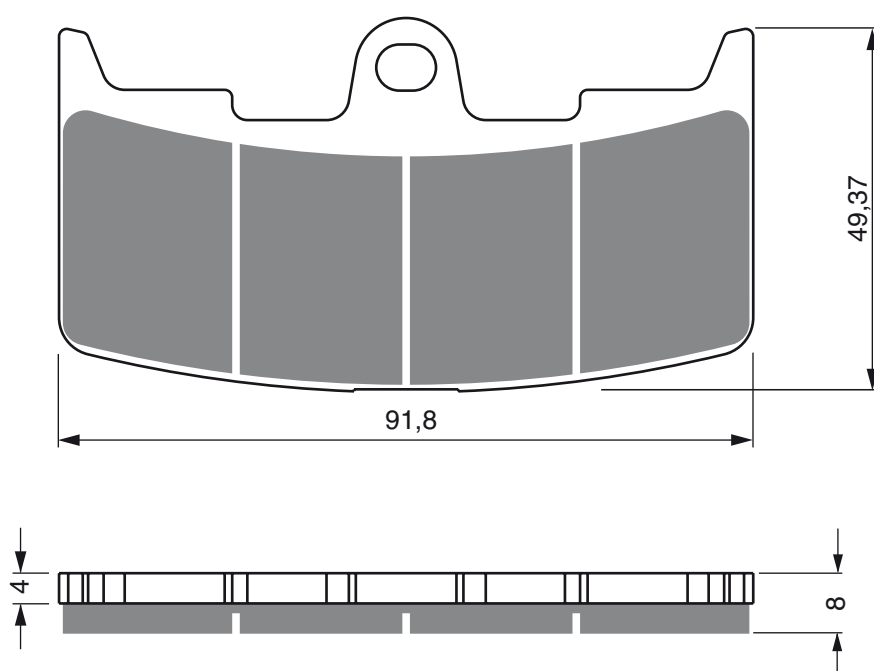

AD

S3
RACING

S33
RACING

GP5

GP6

GP7

PART NUMBER

270