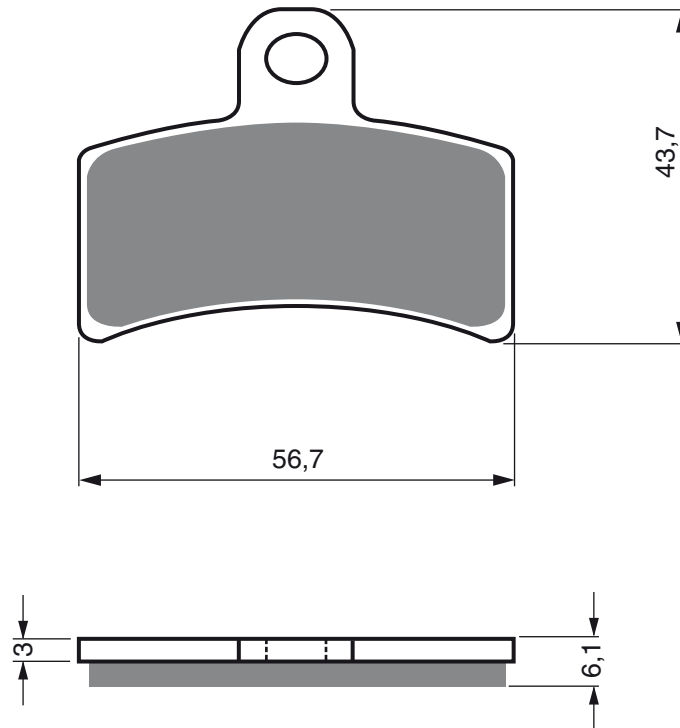

PART NUMBER

143

AD

K1

K5

**S3
RACING**

BETA

RR	125	Enduro Alu/Motard Alu	03 -	R

FANTIC

50		Trial	06	F/R

GAS GAS

TXT		125/200/249/270/280/321	99 - 03	F/R
TXT		50/80	01 - 02	F/R
EC	50	Boy	01	F/R
EC	50	Rookie	01 - 04	R
EC	50		05	R
MC	50	Cross	06	F
SM	50	Rookie	01 - 04	R
SM	50		05	R
TXT	80	Rookie Trail	06 -	F
125		/250/280 Pampera	04	R
250		Pampera	02 - 03	R