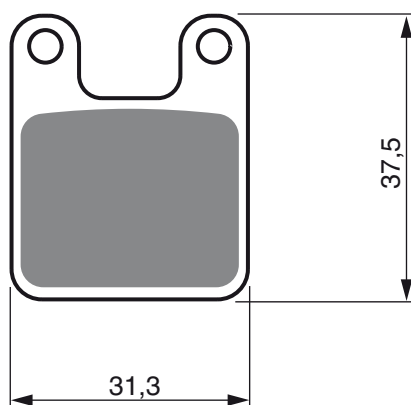

AD

S3
RACING

PART NUMBER

201

MINIMOTO

Polini/Pasini/GRC Calipers
(Square 2 pin type) - F/R

POLINI

		GRC	-	F
XP4T	110	Cross 12" front/10" rear wheel	-	F/R
XP4T	110	Cross 14" front/12" rear wheel	-	F/R
	110	Mini Motard 10" wheels	-	F/R