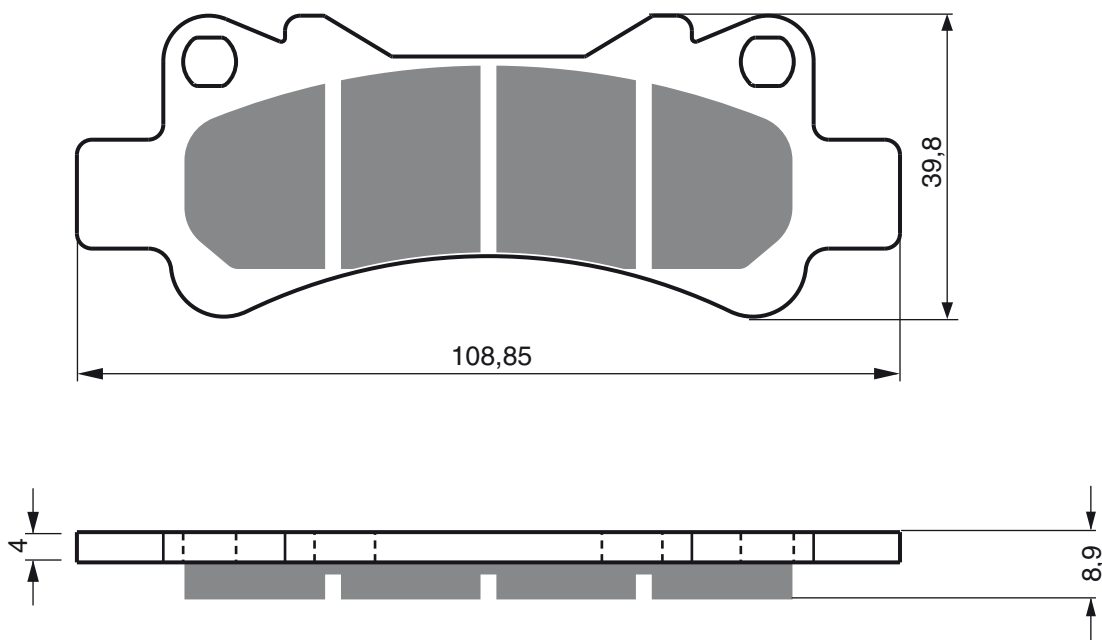

Disc Brake Pads **GOLDfren**

AD

S3
RACING

S33
RACING

PART NUMBER

229

NISSIN

3 Piston racing rear caliper - R