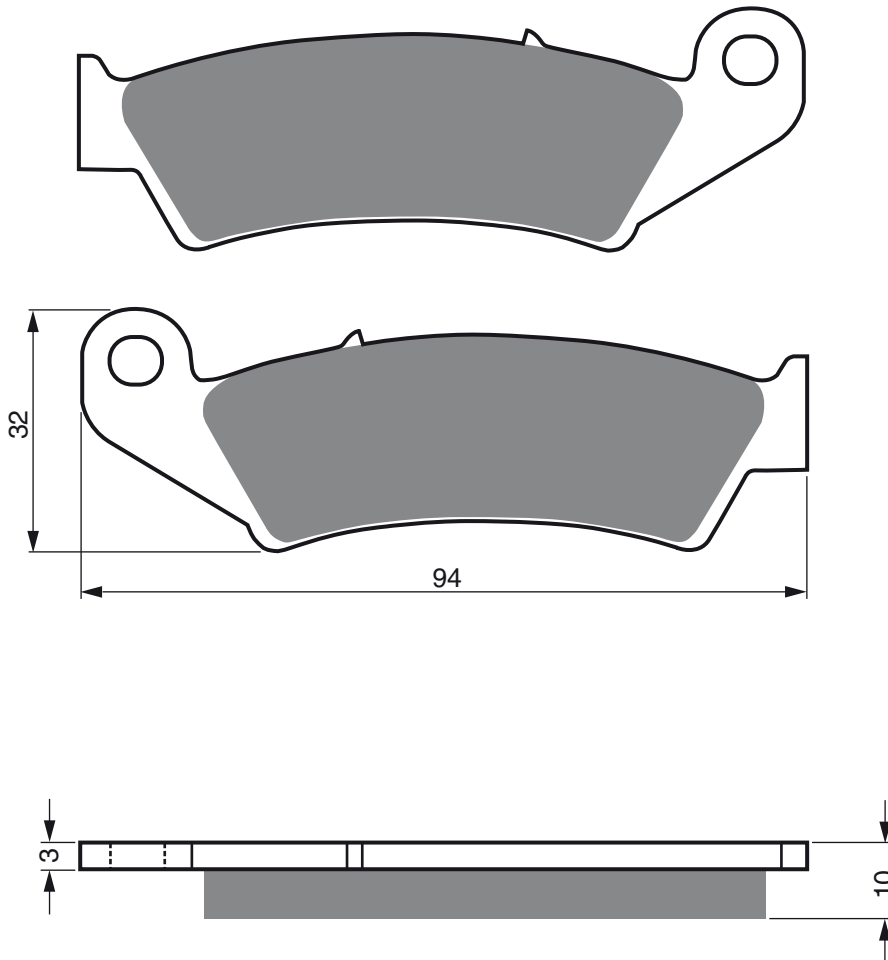

Disc Brake Pads **GOLDfren**

AD

S3
RACING

PART NUMBER

052

HONDA

VFR	400	R (NC30/-)	87-90	R
VTR	400	R (NC 30)	90	R
RVF	750	RR (RC45/G670)	94-98	R
RVF	750	RR (RC-45)	94-98	R
VFR	750	R (RC30/E840)	88-93	R