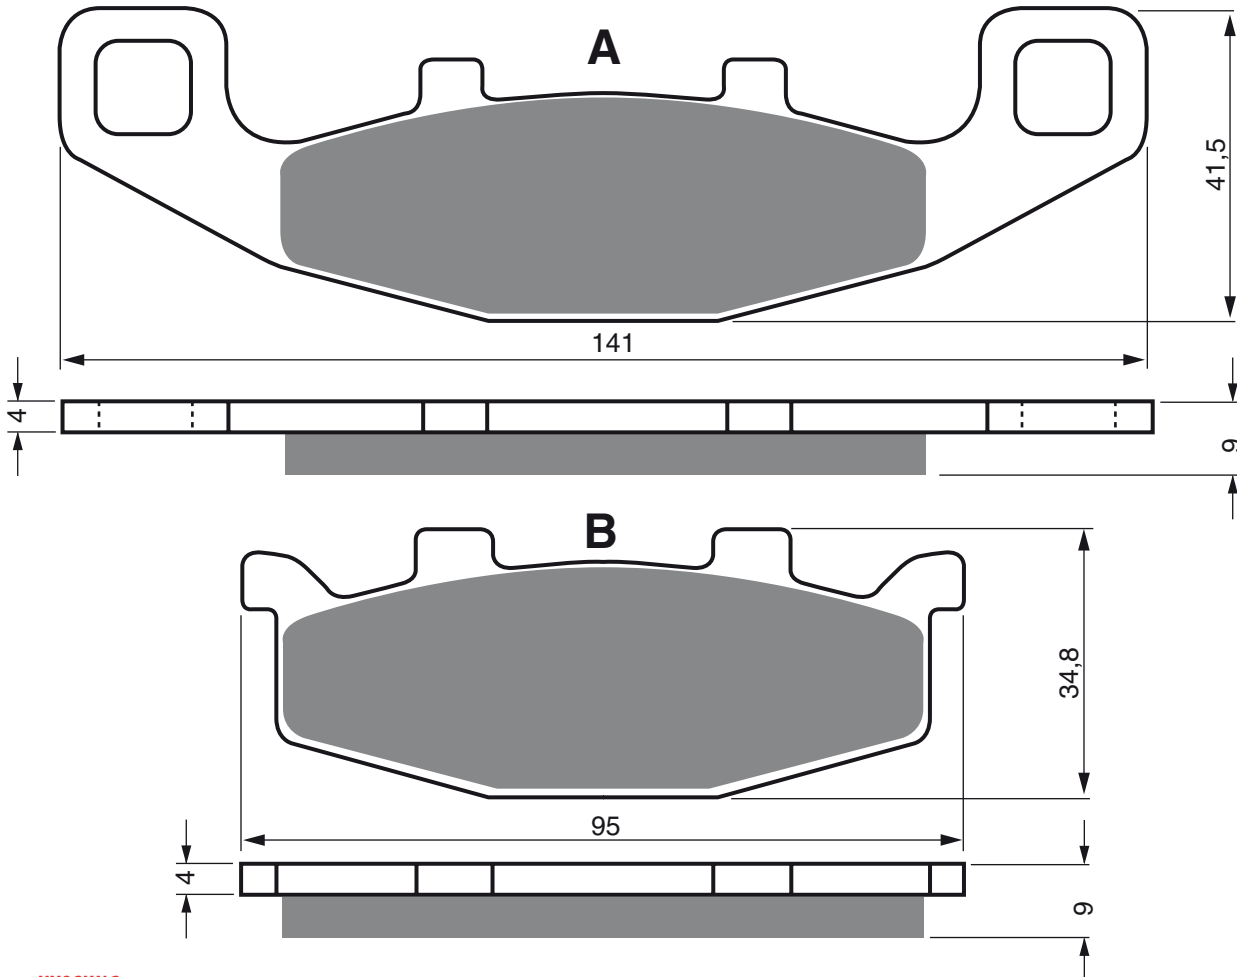

Disc Brake Pads **GOLDfren**

AD

**S3
RACING**

PART NUMBER

013

HYOSUNG

GT	250	Comet	02-	F
	600	Comet	02	2F

KAWASAKI

EX	250	R F2-F10 Ninja	88-07	F
GPX	250	R	88-	2F
ZZR	250		92-	F
	250	Balius	91-	F
EX-4	400		95-	F
GPX	400		87-	R
GPZ	400	R	89-	R
GPZ	400	S	88-	F
KLE	400		91-	F
ZZR	400		90-	R
	400	Eliminator	94-	F
ER-5	500	(ER500A/H570)	97-00	F
EX	500	A1-A3	87-89	F
EX	500	A4-A7 (EX500/E444)	90-93	F
EX	500	D1-D3 Ninja (EX500/G587)	94-97	F
GPZ	500	S (EX500 A1-A6)	87-93	F

GPZ	500	S (EX500 D1-D7)	94-01	F
KLE	500	A1-A4 (LE500A/F670)	91-04	F
KLE	500	B1/B1P/B6F	05-06	F
ZR	550	B1-B3 Zephyr (ZR550B/F540)	90-92	2F
ZR	550	B4-B5 Zephyr (ZR550B/F540)	93-	2F
GPX	600	R (ZX600C/D753)	88-	2F/R
GPX	600	R (ZX600C/G418)	94-	2F/R
GPZ	600	R	94-	2F/R
ZL	600	B2 Eliminator (ZL600/G987)	95-98	F
ZX	600	C1-C10 Ninja R	88-97	2F/R
ZX-6R	600	D1-D4 (ZX6)	90-93	R
KL	650	B1-B3 Tengai (KLR) (KL 650B/E393)	89-91	F
GPX	750	R (ZX750F/E396)	87-	2F/R
ZR	750	Zephyr (Left) (ZR750D/F541)	96-	R
ZR	750	Zephyr (ZR750C/F541)	91-95	2F
GPZ	900	R (ZX 900 A12-15)	99-02	R
GPZ	900	R (ZX900A/D363)	90-	R
GTR	1000	(ZG1000/E098)	94-99	2F
ZX-10	1000	B2, B3 (ZX1000B/E795)	88-90	2F/R
ZR	1100	Zephyr (Left) (ZRT1100B/F989)	97-	R

ZR	1100	Zephyr (ZR1100A/F989)	92-02	R
ZR	1100	Zephyr B5 (Zephyr 1000 RS)	02-	R
ZZR	1100	(ZXT10C/F381)	90-92	R
ZZR	1100		90-01	R

SUZUKI

RG	125	Wolf	92-	F
	200	Wolf	92-	F
GSX	250	S, Katana	91-	F
SW1	250		92-	F
	250	Across	90-	F
	250	Bandit	90-	F
	250	Djebel	93-	F
GSF	400	Bandit (GK75B/F610)	91-92	2F
GS	450	E (GL51F/E774)	90-	F/R
GS	500	E (GM51B/F114)	89-95	F
DR	800	S, Big (SR42B/F723)	91-95	F
VX	800	L-P (VS51B/F399)	90-93	F
GSX	1100	G (GV74A/F725)	94-95	2F
GSX	1100	GM, GN, GP (GV74A/F725)	91-93	2F

Best Quality Pads

www.goldfren.cz