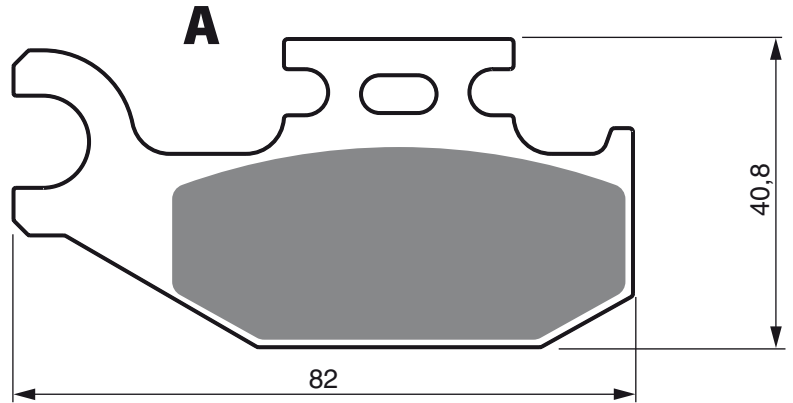

CAN-AM

400	Outlander (4X4STD)(2D7A/B/C/D/E/F/G/H) (Right)	07 - 09	F
400	Outlander (XT 4X4)(2E7A/B/C/D/E/F) (Right)	07 - 09	F
400	Outlander Efi (Right)	09 -	F
400	Outlander Efi Left/Rear	09 -	R
400	Outlander Max (STD 4X4) (2F7B/C/D/E/F/G/H/J) (Right)	07 - 10	F
400	Outlander Max (XT 4X4) (2G7A/B/C/D/E) (Right)	07 - 10	F
500	Outlander (STD 4X4)(2I7A/B/C/D)(2W7A/B/C) (Right)	07 -	F
500	Outlander (XT 4X4)(2O7A/B/C/D) (Right)	07 -	F
500	Outlander Max (STD 4X4) (2W7A/B/C) (Right)	07 -	F
500	Outlander Max (XT 4X4) (2X7A/B/C) (Right)	07 - 10	F
500	Renegade (Left)	08 -	R
500	Renegade (Right)	08 -	F
DS	650 X (3B7A/B) (Right)	07	F
650	Outlander (STD 4X4)(2N7A/B/C/D/E/F/G/H) (Right)	07 -	F
650	Outlander (XT 4X4)(2P7A/B/C/D/E/F) (Right)	07 -	F
650	Outlander Max (STD 4X4) (2R7A/B/C/D/E/F/G/H/J/K) (Right)	07 -	F
650	Outlander Max (XT 4X4) (2S7A/B/C/D/E/F) (Right)	07 - 10	F
800	Outlander (STD 4X4)(2H7A/B/C/D/E/F/G/H) (Right)	07 - 08	F
800	Outlander (XT 4X4)(2J7A/B/C/D/E/F) (Right)	07 - 08	F
800	Outlander Max (LTD 4X4)(2M7A/B/C) (Right)	07 -	F
800	Outlander Max (STD 4X4) (2K7A/B/C/D/E/F/G/H/J) (Right)	07 -	F
800	Outlander Max (XT 4X4)(2L7A/B/C/D/E/F) (Right)	07 - 08	F
800	Outlander R XT (Right)	09 - 10	F
800	Outlander R EFI (Right)	09 -	F
800	Renegade R EFI (Right)	09 -	F
800	Renegade R X (Right)	09 -	F
800	Renegade Xxc (Right)	11	F

800	Renegade (Left)	07 - 08	R
800	Renegade (Right)	07 - 08	F
800	Renegade X (Left)	08 -	R
800	Renegade X (Right)	08 -	F

CANNONDALE

440	Blaze (Right)	03 - 04	F
440	Cannibal (Right)	03 - 04	F
440	Glamis (Right)	03 - 04	F
440	Moto (Right)	03 - 04	F
440	Speed (Right)	03 - 04	F

JOHN DEERE

500	/650 Trail Buck EX/EXT (Right)	04 - 08	F
500	/650 Buck EX/EXT (Right)	04 - 08	F

SUZUKI

LT-A	450	XX7	07 -	F
LT-A	500	King Quad (Right)	11 -	F
LT-A	700	King Quad (Right)	05 -	F

Best Quality Pads

www.goldfren.cz