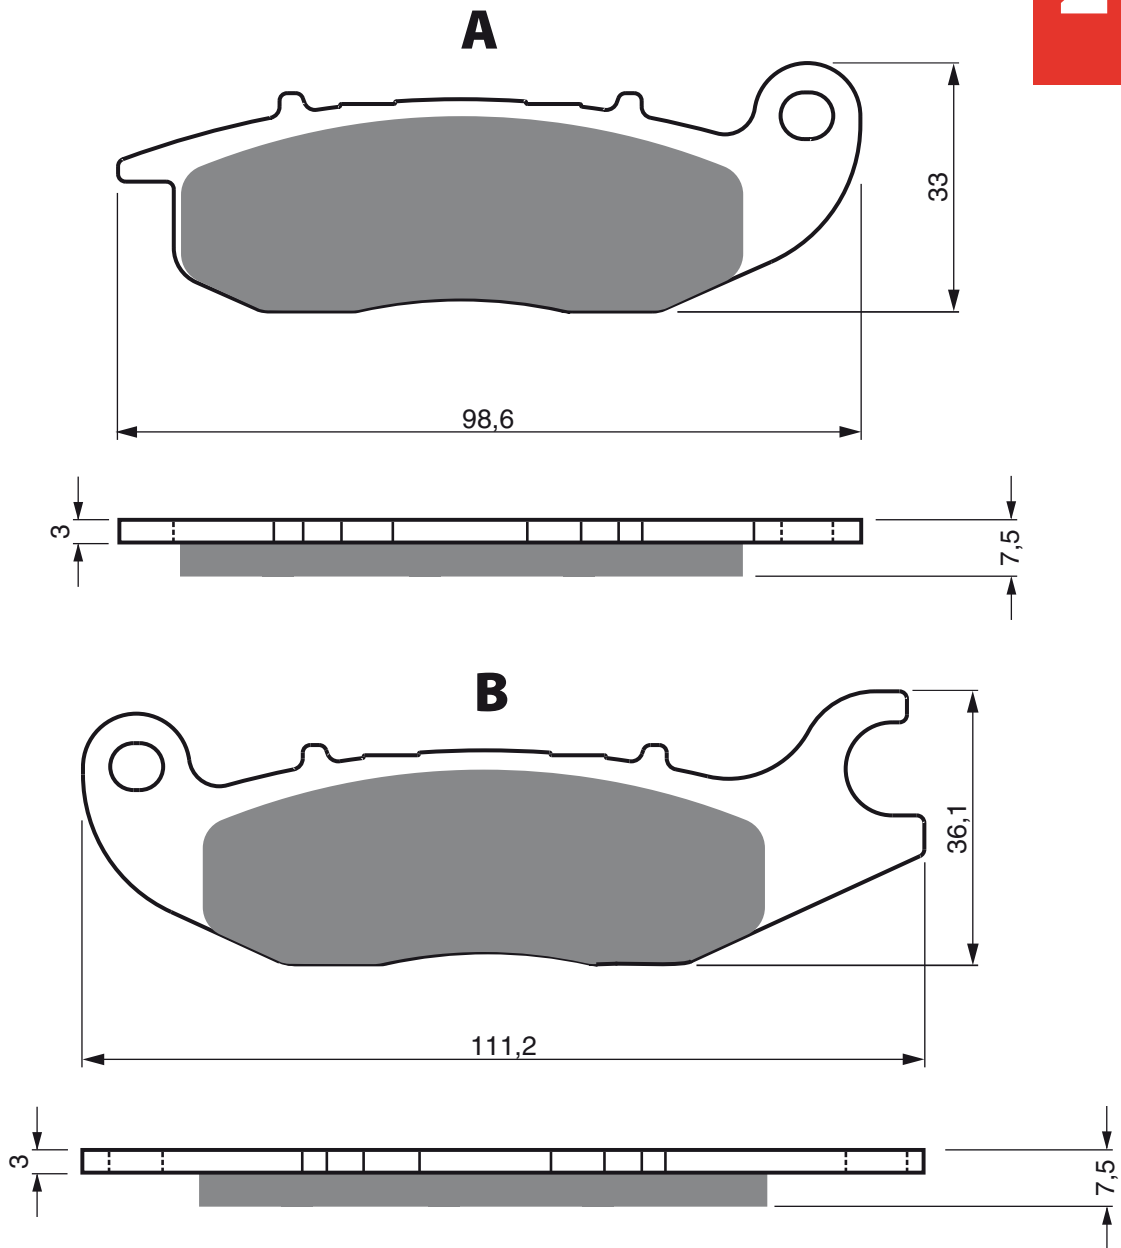

Disc Brake Pads **GOLDfren**

GP5

AD

**S3
RACING**

PART NUMBER

210

AJS

CR3	125	Regal Raptor	06-08	F
-----	-----	--------------	-------	---