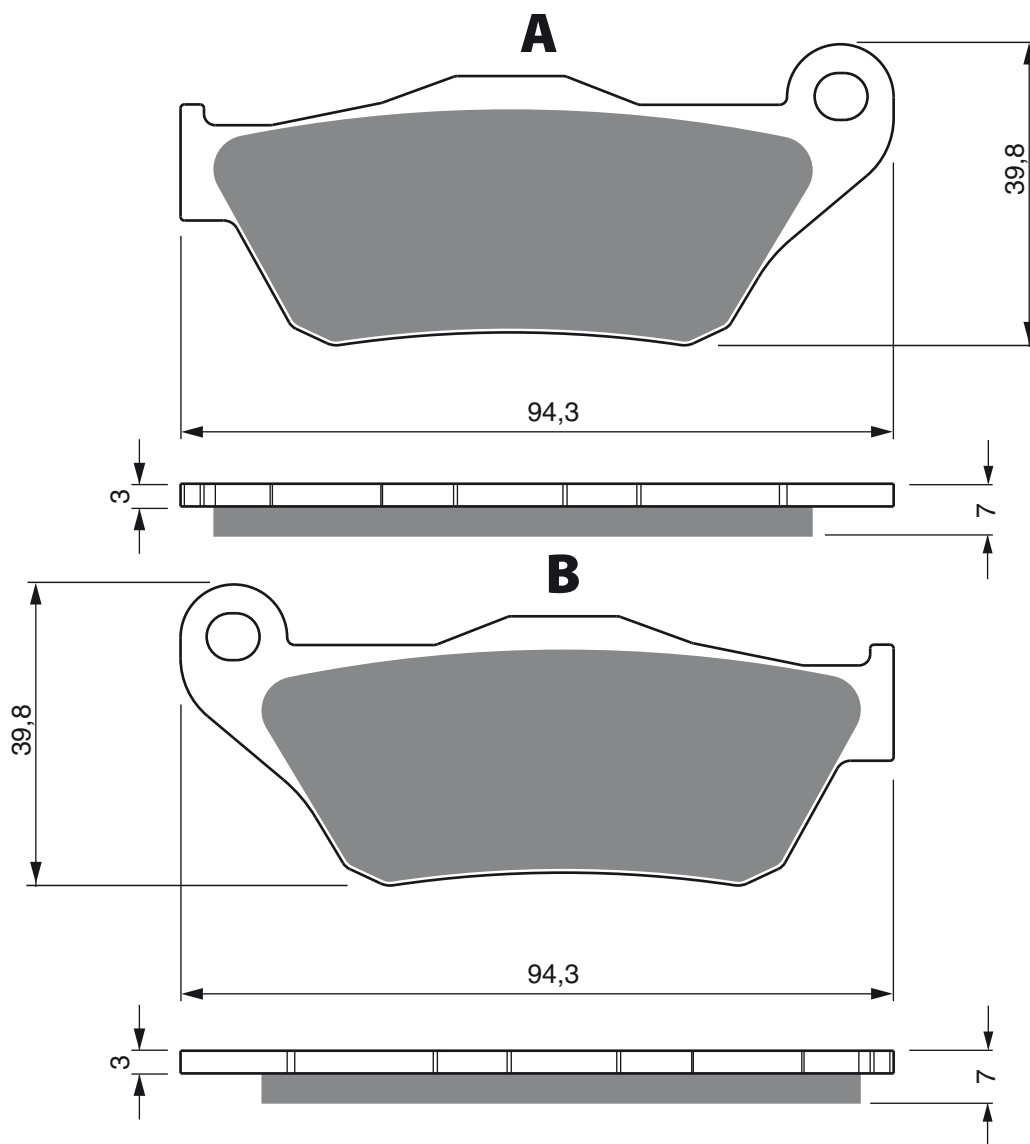

AD

S3
RACING

PART NUMBER

262

MBK

YP	125 Skycruiser	06-10	F

YAMAHA

JP	125 X-City	08-	F
YP	125 RV X-Max	06-09	F
XP	250 R/V (X-Max)	05-	F
YP	250 R (X-Max)	05-09	F
	250 X-City	08-	F