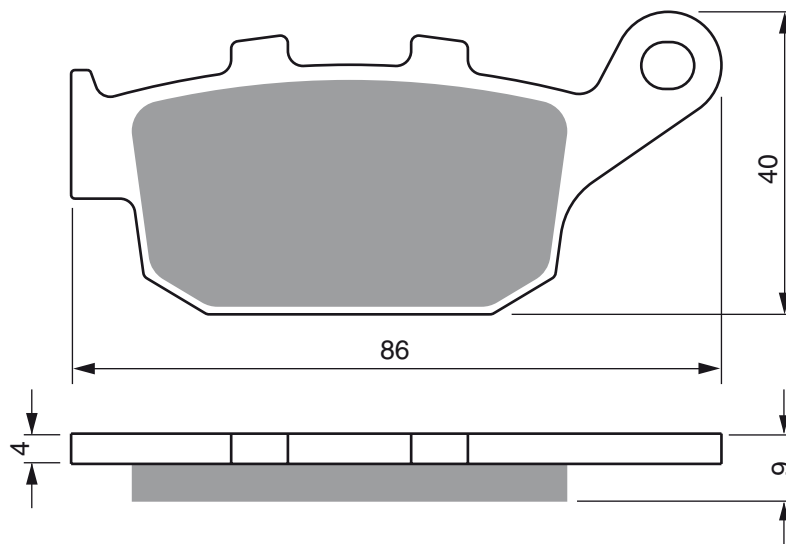

125 Duke	11-	F
200 Duke	12-	F

PART NUMBER

306

AD

**S3
RACING**

**S33
RACING**

A

B