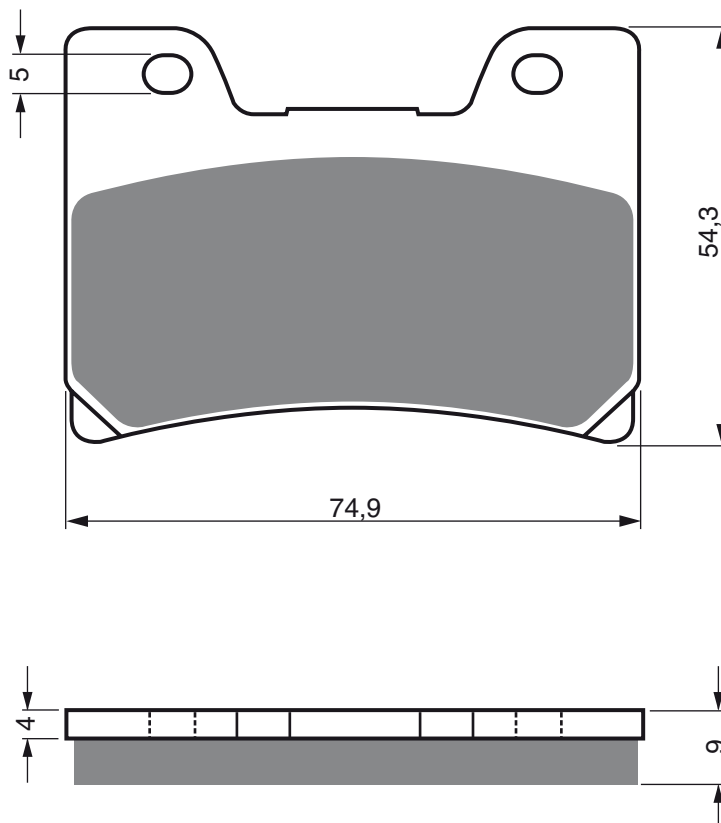

AD

S3
RACING

S33
RACING

PART NUMBER

028

YAMAHA

FZR	600	R (3HE/F103)	90-91	2F
TDM	850	(4TX/H442)	96-01	2F
FZR	1000	EX UP (3LE/F128)	90-91	2F
V-MAX	1200	SPL, E, EC, F, FC, G, GC, H, HC, J, JC	93-03	2F