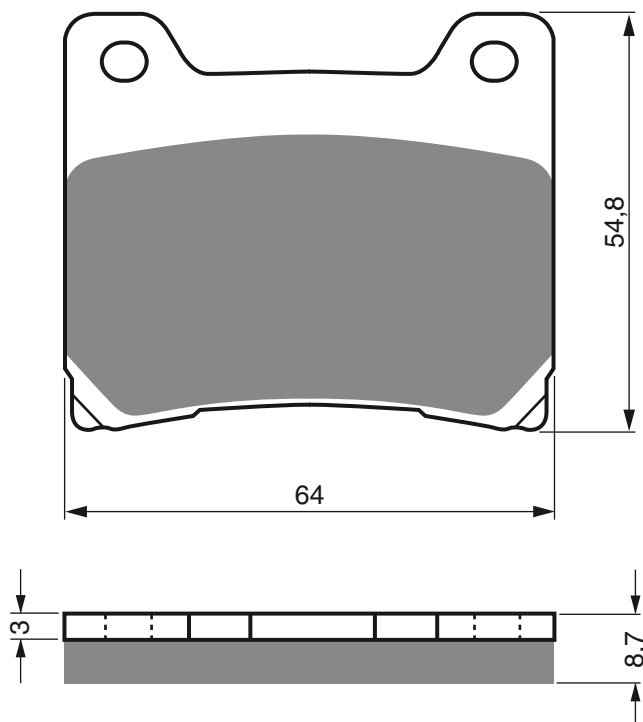

PART NUMBER

015

AD

S3
RACING

S33
RACING

YAMAHA

FJ	100	L, LC	84-	F/R	XJ	700	86-	F	FZR	1000	EX UP (3LE/F128)	94-95	R	
TZR	125		89-92	F	XV	700	L, LC	84-	2F	FZR	1000	Genesis (2LA/E558)	87-89	R
FZ	250	Phazer	85-86	2F	XV	700	Virago	87-	F	GTS	1000		93-96	R
RD	250	LC (4L1/B738)	83-	R	FZ	750	(1FN/D795)	85-	2F/R	XV	1000	L, C	84-	2F/R
YD	250	S	90-	F	FZ	750	Genesis (2KK/E486)	86-	2F	XV	1000	Virago (2AE/E163)	86-98	2F
RD	350	LCYPVS (31K/D035)	83-84	R	FZ	750	Genesis (2KK/E486)	87-88	2F/R	YZF	1000	RThunder Ace (4VD/H443)	96-02	R
RZ	350	L, N, NC	84-85	R	FZ	750	Genesis (2KK/E486)	89-92	R	BT	1100	P/R Bulldog	02-06	R
FZ	400	N	87-	2F	FZR	750	R (3PJ/F170)	89-	R	FJ	1100	(47E/D400)	83-	2F/R
FZR	400		87-	2F	FZR	750	R Genesis (3CU/E765)	87-	R	XV	1100	Virago	86-93	2F
XJR	400	R	95-	R	FZX	750	Fazer (2JE/E487)	86-	2F/R	XVS	1100	Drag Star (VP05/K331)	99	R
XS	400	Z	83-	F/R	TX	750	A	73-76	R	XVS	1100	Drag Star Classic	00-07	R
RD	500	LC (1GE/D769)	85-	2F	VF	750	Virago	88-	F	XVS	1100	Drag Star only Rear	99-	R
RD	500	LC (47X/D467)	84-	2F	XJ	750	(11M/C496)	83-	2F/R	FJ	1200	(1XJ/E119)	86-87	2F/R
RD	500		83-	2F/R	XJ	750	(41Y/D319)	84-	2F/R	FJ	1200	(3CW/E745)	88-90	R
RZ	500		84-86	2F	XV	750	(4FY/G058)	89-92	F	FJ	1200	ABS (3YA/F559)	91-95	R
FJ	600		84-	2F/R	YZF	750	R, SP (4HN, 4HT/G346/347)	93-97	R	V-MAX	1200	SPL, E, EC, F, FC, G, GC, H, HC, J, JC	93-03	R
FZ	600	S, SC	86-	2F		750	Maxim	81-	R	V-MAX	1200		85-92	2F/R
FZ	600		86-87	2F/R	TDM	850	(3VD/F699)	91-95	R	XJR	1200	(4PU/G978)	94-	R
FZR	600	(3RG, 3RH/F152/153)	89-	2F/R	TDM	850	(4TX/H442)	96-01	R	XJR	1200	(Italy)	95-	R
FZR	600	R (3HE/F103)	90-91	R	TRX	850	(4UN/H283)	95-	R	XJR	1200	SP (4PU/G978)	97-	R
FZR	600	R (4JH/4MH/G653/663)	92-95	R	TRX	850	(Italy)	95-	R	XV	1200	DL, DC2	84-	2F/R
XJ	600	(51J/D399)	83-91	2F/R	XJ	900	(31A/D971)	83-84	2F/R	XV	1200	Venture Royale	85-	2F/R
YX	600	Radian	87-90	2F	XJ	900	(58L/D771)	85-89	2F/R	XV	1200	Z12T (47G/D398)	84-	2F/R
YZF	600	RThunder Cat (4TV/H441)	96-03	R	XJ	900	F(3NG2/4BB1)	90-	2F/R	XVT	1200	T, Vent. Royale	84-	2F/R
FZ	700		87-	2F/R	XJ	900	S, Diversion (4KM/G844)	95-03	R	XJR	1300	(RP02/K266)	99-01	R
FZX	700	Fazer	87-	F/R	XV	920	Virago	81-	R	XJR	1300	SP	01-	R
XJ	700	Maxim	85-	F/R	FZR	1000	EX UP (3LE/F128)	90-91	R					
					FZR	1000	EX UP (3LE/F128)	92-93	R