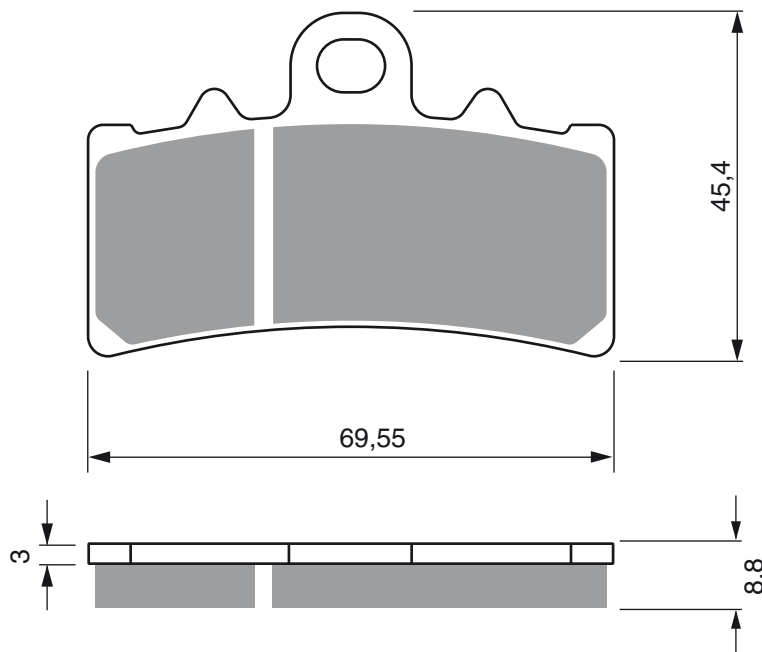

www.goldfren.cz

Disc Brake Pads **GOLDfren**

AD

S3
RACING

S33
RACING

PART NUMBER

305

KTM