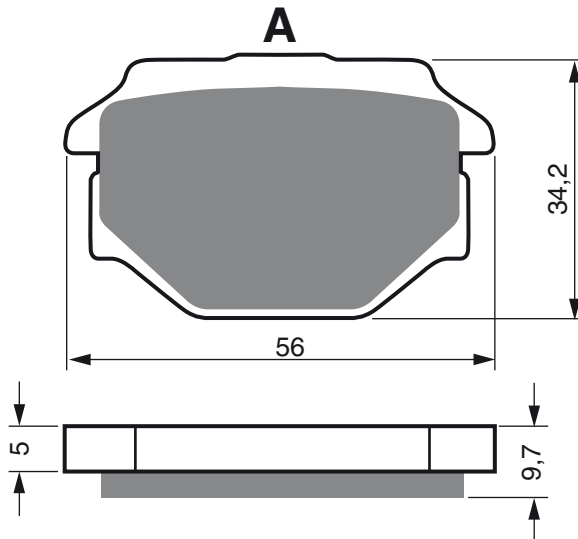

APRILIA

RX	50	07-08	F
ETX	125	99-01	R
MX	125 Supermotard	07-	R
MX	125	04-06	R
RX	125 Supermotard	08-	R
RX	125	91-92	R
RX	125	92-00	R
RX	125	97-00	R
RX	125	08-	R
SX	125	08-10	R
	125 Pegaso	90-91	R
	125 Pegaso	92-95	R
	125 Tuareg Rally	92-	R
	125 Tuareg Wind	90-	R
	600 Pegaso	90	R

600	Tuareg	88-	R
600	Tuareg Wind	90-	R
650	Moto	95-96	R
650	Moto 6.5	96-01	R
650	Pegaso	92-94	R
650	Pegaso	95-00	R
650	Starck	96-	R

BETA

350	Euro	01-02	R
350	Jonathan	00-02	R

BUELL

	all models	94-97	R

CAGIVA

WMX	50	89-	R
WMX	125	89-90	R
	125 Cross	86-	R

	125 W 8	96-98	R
WMX	250	89-90	R
	600 W 16	95-98	R

FANTIC

50	1. Raider	89-	R
50	Big Wheel	93-	R
50	Caballero Regularita Casa	06-09	R
50	Caballero Supersei Motard	06-09	R
50	Grinta	95-00	R
50	Leader	95-	R
50	Strada	82-83	R
125	Caballero Regularita Casa	07-09	R
125	Caballero Supersei Motard	07-09	R

HUSQVARNA

CR	125 WR	91-	R
WR	240	91-	R
CR	250	91-	R
WR	260	90-	R
TC	610 Cross	91-00	R
TE	610	91-95	R

KRAM-IT

	50 Scrambler	-	R
ER	125	89-93	R
MC	250	89-	R
ER	300	89-	R

MALAGUTI

F-10	50	92-93	F

MBK

	50 X-Limit	02-03	R

MZ

	660 (MUZ) Baghira	00-05	R
	660 (MUZ) Mastiff	00-05	R
	660 (MUZ) Supermotard	06-07	R

PEUGEOT

SV	50 Roland Garros (F052DE/G282/0)	93-	F
SV	50 Sport (F052DE/G281/0)	93-	F

SACHS

XTC	125 Supersport	00-07	R
XTC	125	00-	R
XTC-N	125	99-	R
ZX	125 Enduro	01-02	R
ZZ	125 Funbike	99-02	R
ZZ	500 Maddass	05-	R
	800 Roadster	01-05	R

SIMSON

	125 RS	01-	R
	125	01-	R

YAMAHA

TDR	125 (Italy)	90-93	R