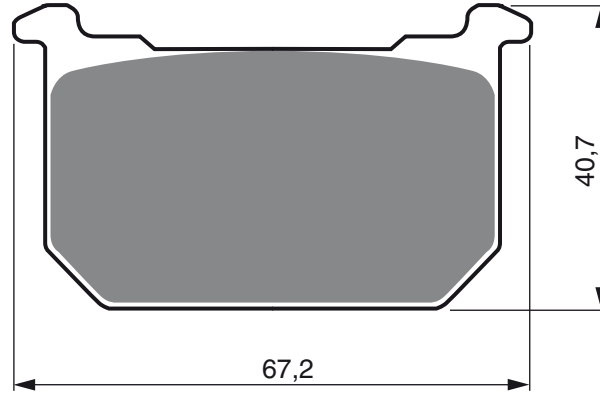

Disc Brake Pads **GOLDfren**

PART NUMBER

127

AD

**S3
RACING**

KAWASAKI

Z	250	J, A3 (KZ250A/J/B039/0)	81 -	2F
KZ	305	A1, 2, B1	81-82	F
KZ	305	B2, B3	87-88	F
Z	305	A1, A2, B1 - B8	81 -	F
Z	305	B1 (CSR)	87 -	F
GPZ	400	(KZ400J/B718)	83-84	2F/R
Z	400	J (KZ400J/B718/0)	80 -	2F
Z	400	T (Belt Drive)	83 -	F
KZ	440	A4, D5, G1	83 -	F
Z	440	A4, A5, D5, LTD	83 -	F
Z	440	C, Twin	81 -	F
Z	440	H (KZ400A/B636)	82 -	F/R
Z	500	(KZ500B/B250/0)	81-83	F/R
KZ	550	A2-A4, C1-C4	80-83	F
KZ	550	D1, H1, H2	81-83	2F/R
KZ	550	F1, F2, M1	83-84	F
Z	550	A2, A3, C3	81-83	F
Z	550	C1, C2, B, LTD	80 -	F
Z	550	C3, LTD	82 -	F

Z	550	E, LTD	81 -	2F/R
Z	550	F1, F2, F2L	83-84	F
Z	550	GP (KZ550B/D/H/B634/0)	81 -	F/R
Z	550	GT, LTD	82 -	F
Z	550	LTD (KZ550B/C/B634/0)	81 -	F
Z	550	M1, LTD	83 -	F
Z	650	D4	81 -	F
Z	650	F (KZ650C/A206/0)	81 -	2F
Z	650	H1, H2, H3, CSR	81-82	F
Z	700	A1, A1L	83 -	2F/R
GPZ	750		82 -	F/R
Z	750	A1, A1L	84 -	2F/R
Z	750	E (KZ750E/B635/0)	80-81	2F/R
Z	750	GT (KZ750E/P/B635/0)	82 -	2F/R
Z	750	H1, H2, LTD	80-81	2F/R
Z	750	L	84 -	2F/R
Z	750	L (KZ750E/B635/0)	80 -	2F/R
Z	750	L3	83 -	2F/R
Z	750	LTD Belt Drive (KZ750B/K/9972/0)	83 -	2F/R
Z	750	LTD Twin (KZ750B/S/9972/0)	82 -	2F/R

Z	750	M1	82 -	F
Z	750	R1	82 -	2F/R
Z	750	Sp. (KZ750E/R/B635/0)	83 -	2F/R
Z	750	Y1, N, LTD	82 -	2F/R
KZ	1000	P6-P16	87-97	2F/R
Z	1000	F1 (KZT00A/B253/0)	80 -	2F
Z	1000	J (KZT00E/B232/0)	79-80	2F/R
Z	1000	J (KZT00J/C048/0)	81 -	2F/R
Z	1000	K, M, CSR	81 -	2F/R
Z	1000	LTD (KZT00J/C048/0)	81 -	2F/R
Z	1000	MK2 (KZT00A/B233/0)	79-80	2F
Z	1000	P1, P2, Police	82-84	2F/R
Z	1000	RE1, R2	82 -	2F/R
Z	1000	ST(C077)	79-81	2F
GPZ	1100	(ZXT10B/A/C170/0)	81 -	2F/R
Z	1100	B2, GP	82 -	F/R
Z	1100	D1, D2, Spectre	82-83	2F/R
Z	1100	GP (KZT10B/C170/0)	81 -	F/R
Z	1100	L1, LTD	83 -	2F/R
Z	1100	ST (KZT10A/C077/0)	81 -	F
Z	1300	A4, Sports	82 -	2F/R

Best Quality Pads

www.goldfren.cz