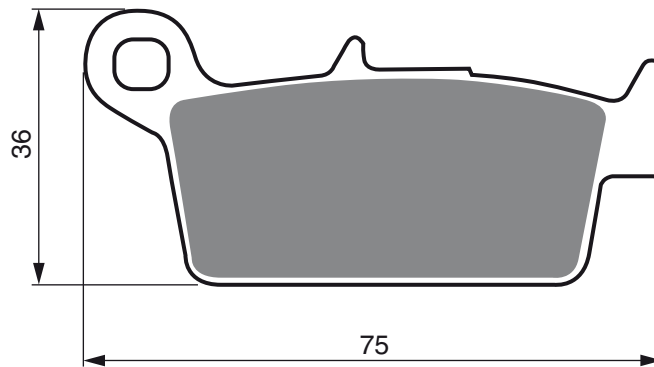

Disc Brake Pads **GOLDfren**

PART NUMBER

003

AD

K1

K5

K5-LX

S33
RACING

S3
RACING

AJP

PR5	250	Enduro	09-	R
PR5	250	Supermoto	09-	R

BIMOTA

BBX	508	Enduro	12-	R

CPI

	125	Sahel R	02-	R
	125	Sauel	-	R

DERBI

GPR	80	Cup Radial Caliper	04-	R

FANTIC

MX	50	Regolarna Competizione	08-	R
	50	Competition	06-	R
	50	Regolarna Competizione	08-	R
MX	65	Regolarna Competizione	08-	R
	80	Regolarna Competizione	08-	R
MX	85	Regolarna Competizione	08-	R
	125	Regolarna Competizione	08-	R

GAS GAS

EC	125		00-09	R
MC	125		03-	R

MX	125	/250	01-09	R
SM	125	/250/400 FSE	02-	R
SM	125	Halley	09-	R
SM	125		02-06	R
	125	Pampera	05-08	R
	125	Trail Halley	09-	R
EC	200		00-09	R
MX	200	/250/300	99-00	R
SM	200	Hobby	07-	R
EC	250	/300 Racing	09	R
EC	250		00-09	R
MC	250		00-	R
SM	250		02-06	R
EC	300		00-09	R
MC	300		00-	R
SM	400	FSE (2T)	02	R
	400	Pampera	06	R
EC	450	FSR/FSE Enduro (4T)	03-	R
FSE	450	/500	05-06	R
FSR	450	Enduro	07-	R
FSR	450	Supermoto	07-	R

MC	450		07-	R
SM	450	FSE	05-	R
SM	450	FSR	07-	R
SM	450	FSR (4T) Supermotard	07-09	R
SM	450	Halley	09-	R
SM	450	Trail Halley	09-	R
	450	Pampera	05-06	R
	450	Pampera (4T)	07-08	R
FSE	500		05-	R
EC	515	FSR/FSE Enduro (4T)	08-	R
SM	515	FSR Supermotard (4T)	07-09	R

GOES

G	125	XM	08-09	R
G	250	XM	08-09	R

HM

CR	85	R/R2	03-07	R
CRE	125	R Supermotard	03	R
CRE	250	R Enduro	95-01	R
CRE	250	R Supermotard	03	R
CRE F	250	R	08-09	R
CRE	450	Supermoto	02-03	R

Best Quality Pads

www.goldfren.cz