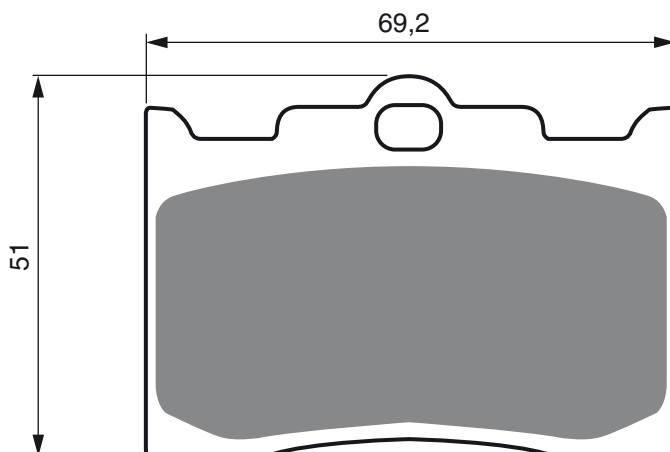

Disc Brake Pads **GOLDfren**

GP5

GP6

GP7

S3
RACING

AD

PART NUMBER

132

HHI

4 piston caliper	-	F

INDIAN

1442 Chief	01 -	2F/R

1442 Scout	01 -	2F/R

Road Master/Vintage	02 - 08	2F/R

Spirit All models Deluxe/ Springfield/Roadblaster	02 - 08	2F/R

Scout All models Scout/ Deluxe/Springfield	02 - 08	2F/R

MOTOR FACTORY

4 piston caliper front/rear	-	F

PERFORMANCE MACHINES

125X4RSPH Caliper	-	F

137X4B Caliper	-	F

125X4R	-	F