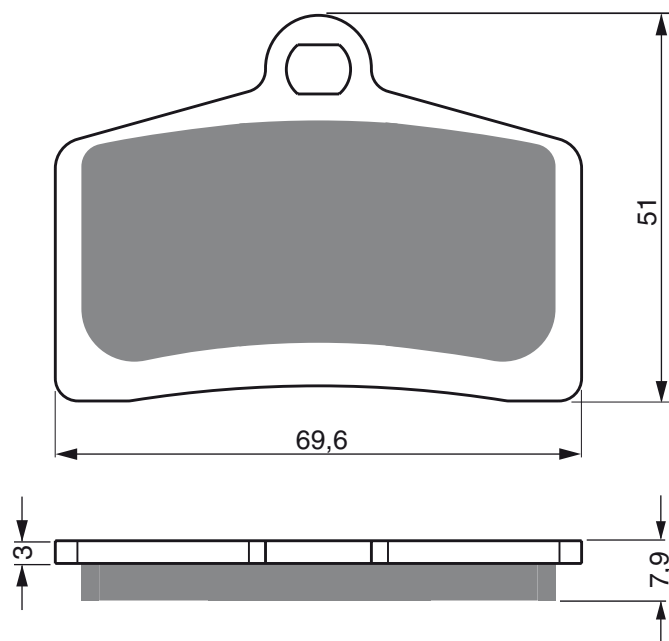

PART NUMBER

233

AD

S3
RACING

S33
RACING

APRILIA

RS-4	125	11	F
RS-4	125	12-	F

BLATA

125	Enduro	07-	F
125	Motard	07-	F

DERBI

DRD	50	Pro Corse	06-	F
GPX1	50		06-	F
GPR	80	Cup	04-	F
GPR	125	Nude	05-08	F
GPR	125	Racing	09-	F
GPR	125		05-	F

EXCELSIOR-HENDERSON

1386	Deadwood Special	00-	F/R
1386	Super X all models	99-	F/R

MALAGUTI

NKD	50	Dragon	06-	F

METRAKIT

Pre	125	GP	09-	F

MOTORHISPANIA

RX	50	R	08-10	F
KN1	125		09-10	F
MH7	125	Naked	08-10	F
RX	125	R	08-10	F

PEUGEOT

XR7	50	(2T)	08-	F
XR7	50	Naked	09-	F

RIEJU

RS3	125		10-	F

TOMOS

SM	125	F (Radial caliper)	06-08	F