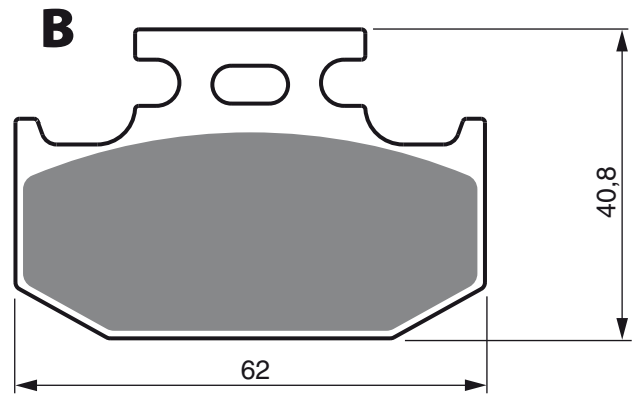

CAN-AM

400	Outlander (4X4STD)(2D7A/B/C/D/E/F/G/H) (Right)	07 - 09	F
400	Outlander (XT 4X4)(2E7A/B/C/D/E/F) (Right)	07 - 09	F
400	Outlander Efi (Right)	09 -	F
400	Outlander Efi Left/Rear	09 -	R
400	Outlander Max (STD 4X4) (2F7B/C/D/E/F/G/H/J) (Right)	07 - 10	F
400	Outlander Max (XT 4X4) (2G7A/B/C/D/E) (Right)	07 - 10	F
500	Outlander (STD 4X4)(2I7A/B/C/D)(2W7A/B/C) (Right)	07 -	F
500	Outlander (XT 4X4)(2O7A/B/C/D) (Right)	07 -	F
500	Outlander Max (STD 4X4) (2W7A/B/C) (Right)	07 -	F
500	Outlander Max (XT 4X4) (2X7A/B/C) (Right)	07 - 10	F
500	Renegade (Left)	08 -	R
500	Renegade (Right)	08 -	F
DS	650 X (3B7A/B) (Right)	07	F
650	Outlander (STD 4X4)(2N7A/B/C/D/E/F/G/H) (Right)	07 -	F
650	Outlander (XT 4X4)(2P7A/B/C/D/E/F) (Right)	07 -	F
650	Outlander Max (STD 4X4) (2R7A/B/C/D/E/F/G/H/J/K) (Right)	07 -	F
650	Outlander Max (XT 4X4) (2S7A/B/C/D/E/F) (Right)	07 - 10	F
800	Outlander (STD 4X4)(2H7A/B/C/D/E/F/G/H) (Right)	07 - 08	F
800	Outlander (XT 4X4)(2J7A/B/C/D/E/F) (Right)	07 - 08	F
800	Outlander Max (LTD 4X4)(2M7A/B/C) (Right)	07 -	F
800	Outlander Max (STD 4X4) (2K7A/B/C/D/E/F/G/H/J) (Right)	07 -	F
800	Outlander Max (XT 4X4)(2L7A/B/C/D/E/F) (Right)	07 - 08	F
800	Outlander R XT (Right)	09 - 10	F
800	Outlander R EFI (Right)	09 -	F
800	Renegade R EFI (Right)	09 -	F
800	Renegade R X (Right)	09 -	F
800	Renegade Xxc (Right)	11	F

800	Renegade (Left)	07 - 08	R
800	Renegade (Right)	07 - 08	F
800	Renegade X (Left)	08 -	R
800	Renegade X (Right)	08 -	F

CANNONDALE

440	Blaze (Right)	03 - 04	F
440	Cannibal (Right)	03 - 04	F
440	Glamis (Right)	03 - 04	F
440	Moto (Right)	03 - 04	F
440	Speed (Right)	03 - 04	F

JOHN DEERE

500	/650 Trail Buck EX/EXT (Right)	04 - 08	F
500	/650 Buck EX/EXT (Right)	04 - 08	F

SUZUKI

LT-A	450	XX7	07 -	F
LT-A	500	King Quad (Right)	11 -	F
LT-A	700	King Quad (Right)	05 -	F

Best Quality Pads

www.goldfren.cz