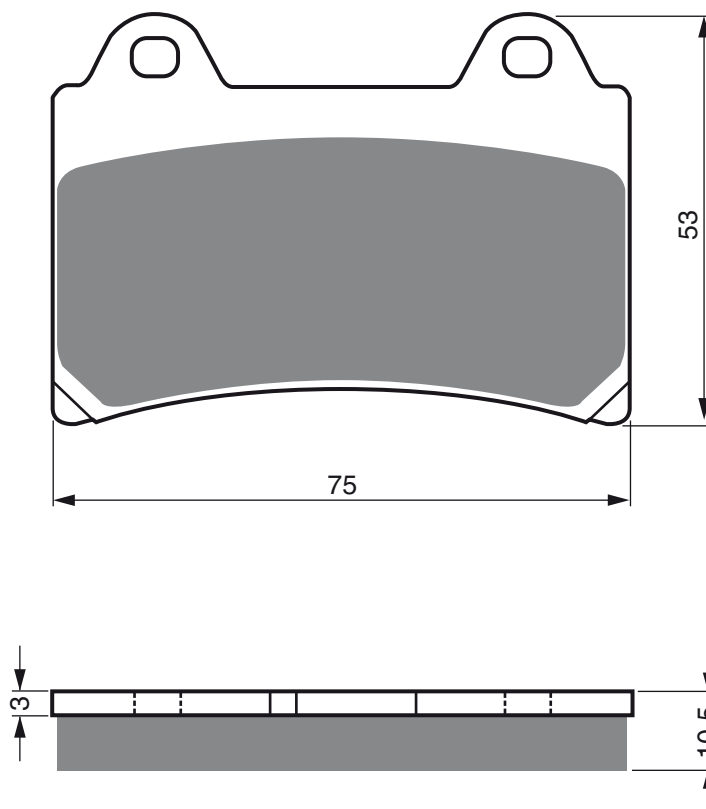

PART NUMBER

073

AD

**S3
RACING**

GP5

YAMAHA

FZR	250	87-88	2F
TDR	250	88-92	F
TZR	250 (2MA/E508)	87-88	2F
FZR	400 A	90-	F
FZR	400	88-90	2F
SRX	400	85-86	F
SRX	400	87-	F
SRX	600 (1XM/1XL/E120/E125)	88-89	F
SRX	600 (1XM/1XL/E120/E125)	90-	F
FZ	750 Genesis (2KK/E486)	89-92	2F
FZR	750 R Genesis (3CU/E765)	87-	2F
TDM	850 (3VD/F699)	91-95	2F
TRX	850 (4UN/H283)	95-	2F
FZR	1000 Genesis (2LA/E558)	87-89	2F

FJ	1200 (3CW/E745)	88-90	2F
FJ	1200 ABS (3VA/F559)	91-95	2F
XJR	1200 (4PU/G978)	94-	2F
XJR	1200 SP (4PU/G978)	97-	2F
XVZ	1300 A Royal Star	96-00	2F/R
XVZ	1300 AT Royal Star Tour Classic (4YP/H585)	97-00	2F/R
XVZ	1300 Royal Star Boulevard	99-	2F/R
XVZ	1300 Royal Star Venture S	08-11	R
XVZ	1300 TF Royal Star Venture	99-01	R
XVZ	1300 Venture Royale (3JS/F115)	86-89	2F/R
XVZ	1300 Venture Royale (3JS/F115)	90-95	2F/R
XV	1600 A Wild Star	99-04	R
XV	1700 Road Star Warrior	02-	R