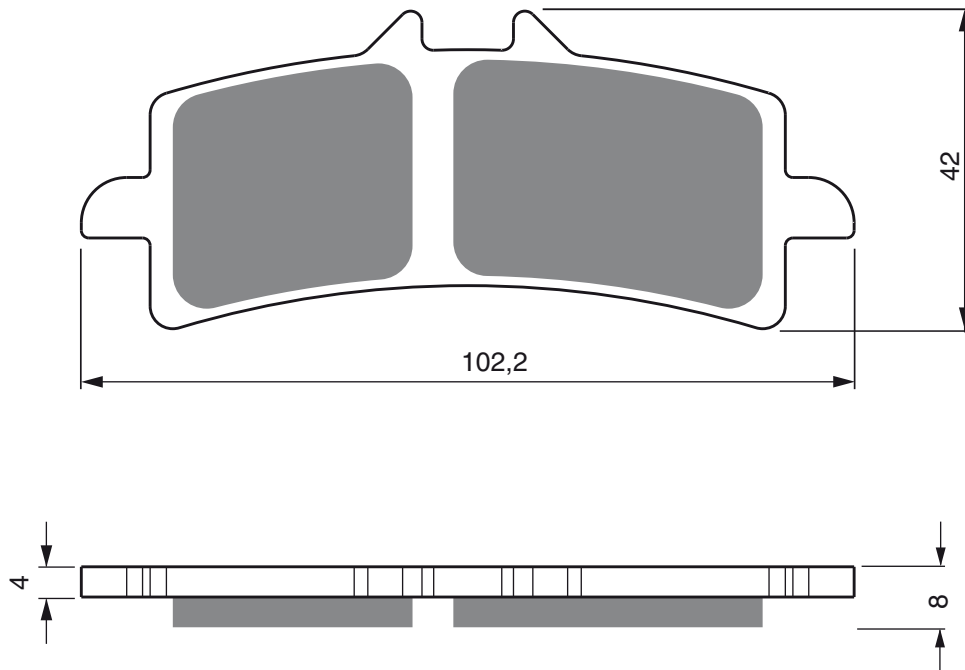

S3
RACING

GP5

GP6

GP7

S33
RACING

AD

PART NUMBER

258