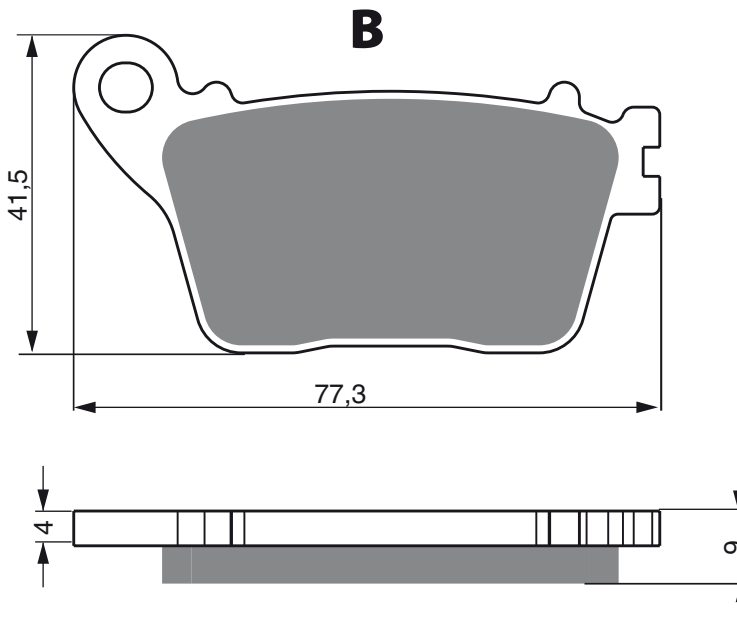

Disc Brake Pads **GOLDfren**

AD

**S3
RACING**

**S33
RACING**

PART NUMBER

242

HONDA

CB	600	F Hornet A7 (ABS)	07 -	R
CBR	600	F	11 -	R
CBR	600	F ABS	11 -	R
CBR	600	RA9/RAA/RAB (C-ABS)	09 -	R
CBR	600	RR Hannspree	08 -	R
CBR	600	RR7/RR8/RR9/RRA/RRB	07 -	R
CBR	1000	Fireblade RA9 (C-ABS)	09 -	R
CBR	1000	RR	08	R
CBR	1000	RR Fireblade	06 - 07	R
CBR	1000	RR Fireblade (Rad. cal.) ABS	09 -	R

KAWASAKI

ZX-10R	1000	(ZX 1000 JBF)	11 -	R
ZX-10R	1000	ABS (ZX 1000 KBF)	11 -	R

SUZUKI

GSX-R	600	L1	11 -	R
GSX-R	750	L1	11 -	R
GSX-R	1000	(Rad.cal.)	12 -	R
GSX-R	1000	K9	09 - 11	R