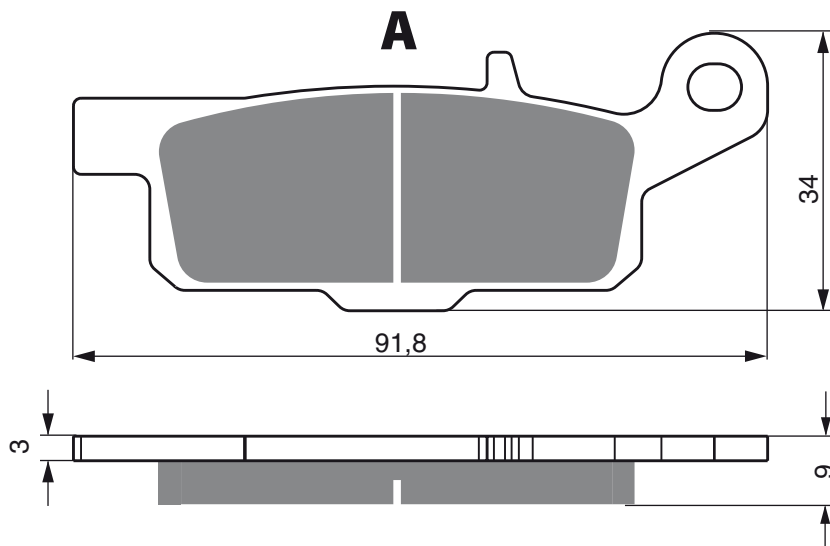

PART NUMBER

255

AD

S3
RACING

K1

K5

YAMAHA

YFM	550	Grizzly FGHY (Left)	09-	R
YFM	700	Grizzly (Left)	07-	R