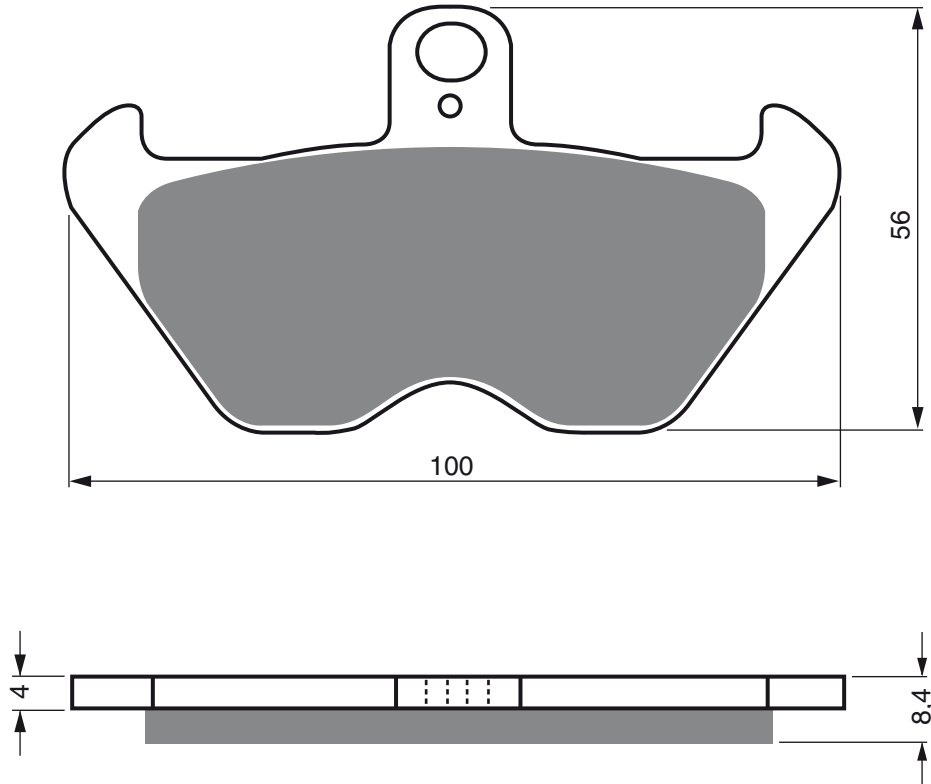

Disc Brake Pads **GOLDfren**

PART NUMBER

117

AD

**S3
RACING**

**S33
RACING**

GP5

GP6

GP7

BMW

R80	800	GS (BMW247E/B791/2)	91-94	F
R80	800	R (BMW247E/B791/2)	91-	2F
R	850	C	97-00	2F
R	850	GS	97-00	2F
R	850	R (BMW259/G239)	94-02	2F
R	850	RT (BMW259/G239)	96-01	2F
K1	1000	(BMW100/D100)	89-93	2F
K1	1000	(BMW100/D100/2)	92-	2F
K100	1000	LT (BMW100/D100/1)	92-	2F
K100	1000	RS (BMW100/D100)	90-	2F
K100	1000	RS 16V	90-92	2F
R100	1000	R (BMW247/A339/3)	92-	2F
R100	1000	R (BMW247E/B791/2)	91-95	2F
K	1100	LT/SE (BMW100/D100/2)	92-	2F

K	1100	RS (BMW100/D100/2)	93-96	2F
R	1100	GS (BMW247/A339/3)	93-99	2F
R	1100	R (BMW259/G239)	95-01	2F
R	1100	RS (BMW247/A339/3)	93-01	2F
R	1100	RT (BMW259/G239)	98-	2F
R	1100	RT (BMW259/G239)	94-01	2F
R	1100	S (R2S/K083)	99-00	2F
R	1150	GS	99-01	2F
K	1200	LT (Integral ABS & Standard ABS)	97-00	2F
K	1200	RS (BMW589/H646)	96-00	2F
R	1200	C (BMW259C/H733)	98-02	2F

MOTO-GUZZI

MGS-01	1200	Corsa (Rad.cal)	05-	2F

TM

SMX	660	F	04	F