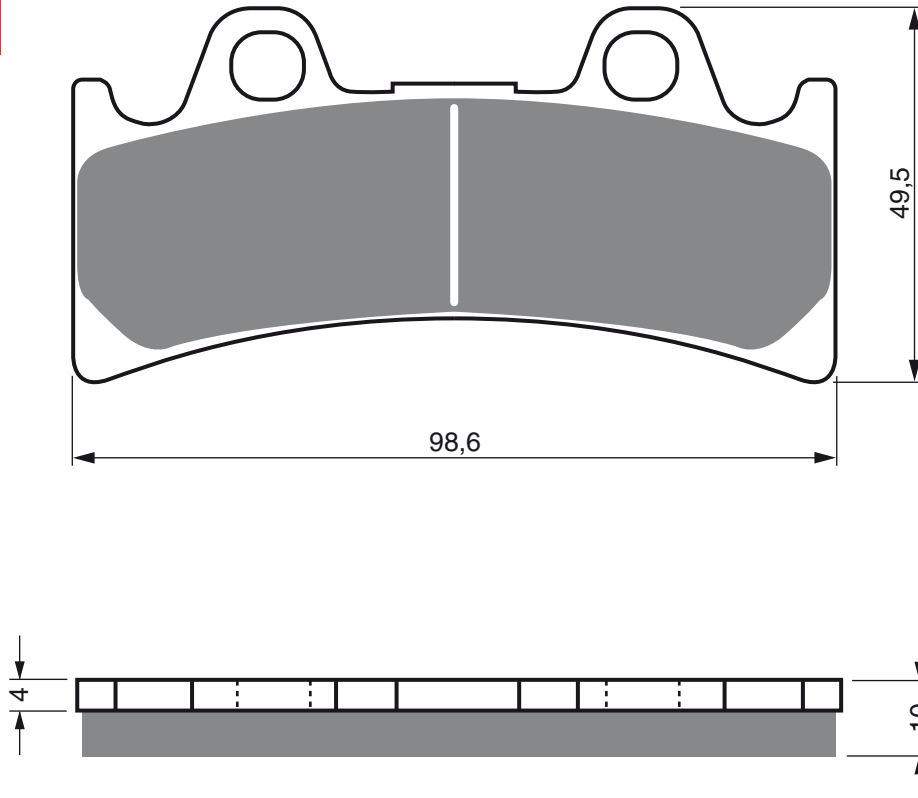

PART NUMBER

054

AD

**S3
RACING**

ALCON

6 Piston Caliper (Large Pin)	-	F
------------------------------	---	---

PERFORMANCE MACHINES

112x6RSB	-	F
----------	---	---