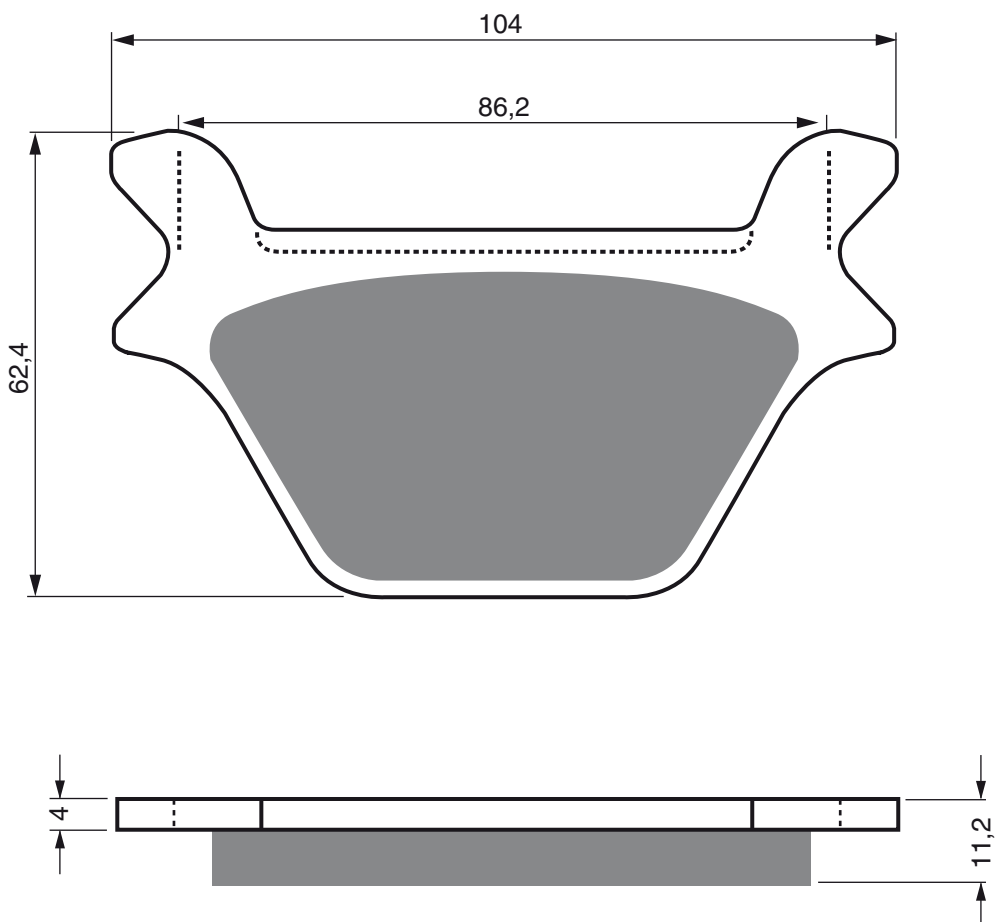

PART NUMBER

056

AD

**S3
RACING**

**S33
RACING**

BUELL

RS	1200	93-10	R

HARLEY DAVIDSON

FXTZ	Series	88-	R
XL	883 Sportster Custom	02-	R
XLH	883 Sportster (XL2/C560/1)	87-89	R
XLH	883 Sportster (XL2/C560/1)	90-99	R
XLH	1100 (XL2/C560/1)	87-88	R
XLH	1200 Sportster (XL2/C560/1)	90-99	R
FLHT	1340 Electra Glide Classic (FLT/C559/1)	87-90	R
FLHTC	1340 Electra Glide Classic	93-	R
FLSTC	1340 Heritage Softail Cl.	90-99	R

FLSTF	1340 Fat Boy	90-99	R
FLSTN	1340 Heritage Softail Nost.	93-99	R
FXDB	1340 Sturgis	91-	R
FXDL	1340 Dyna Low Rider	93-99	R
FXDW	1340 Dyna Wide Glide	93	R
FXDWG	1340 Dyna Wide Glide	93-99	R
FXE	1340	82-	R
FXER	1340 Low Rider Custom	93-99	R
FXER	1340 Low Rider Custom (FXR/C456/1)	87-88	R
FXLR	1340 Low Rider Custom	93-99	R
FXLR	1340 Low Rider Custom (FXR/C456/1)	87-88	R
FXR	1340 (FXR/C456/1)	87-88	R

FXR	1340 Super Glide (-/C456/1)	90-99	R
FXRS	1340 Low Rider Sport (FXR/C456/1)	87-99	R
FXRS	1340 Low Rider Sport Ed. (-/C456/1)	90-99	R
FXRS	1340 Low Rider, Convert. (-/C456/1)	90-99	R
FXRT	1340 Super Glide (-/C456/1)	90-99	R
FXST	1340 Bad Boy	95-	R
FXSTC	1340 Softail Custom (FXST/D312/0)	88-99	R
FXSTS	1340 Springer Softail	96	R
FXSTS	1340 Springer Softail (-/D312/0)	90-91	R
FXWG	1340	87-88	R
	1340 Dyna Glide Daytona	91-	R
	1340 Dyna Glide Sturgis	91-	R