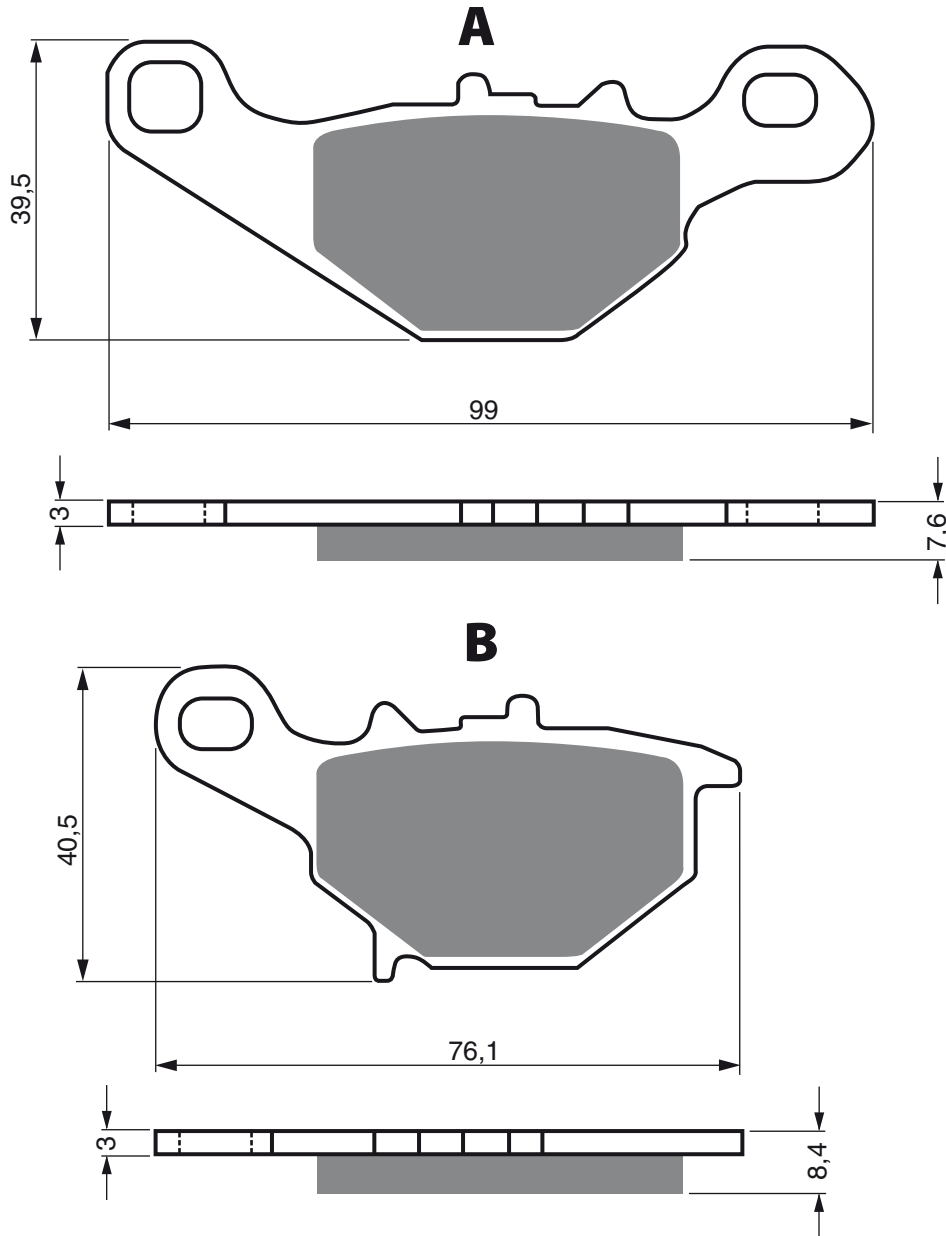

Disc Brake Pads **GOLDfren**

PART NUMBER

109

AD

K5

S3

S3
RACING

K5-LX

S33
RACING

KAWASAKI

UG	110	W/SW/Y/SY/SK1 Hokuto/Address	98-02	F
DR-Z	125	LK3	03-	F
KLX	125	L	03-06	F
KMX	125	B10/B11/B12	99-03	F
SC	150	A1 (Epsilon 150)	02-	F

SUZUKI

AN	50		95-	F
AZ	50	RY/RK2(ZZ Inch Up Sport)	00-02	F
TR	50	Street Magic	98-00	F
RM	80	T	96-04	F
RM	85	K2/K3/LK3	02-04	F
UG	110	W/SW/Y/SY/SK1 Hokuto/Address	98-02	F

AN	125	R (CF42A/G970)	94-00	F
DR-Z	125	LK3	03-	F
UC	125	Epicuro	99-02	F
	125	Vecstar	94-	F
AN	150		98-	F
UC	150	Epicuro	99-	F
	250	Vecstar	94-	F

Best Quality Pads

www.goldfren.cz