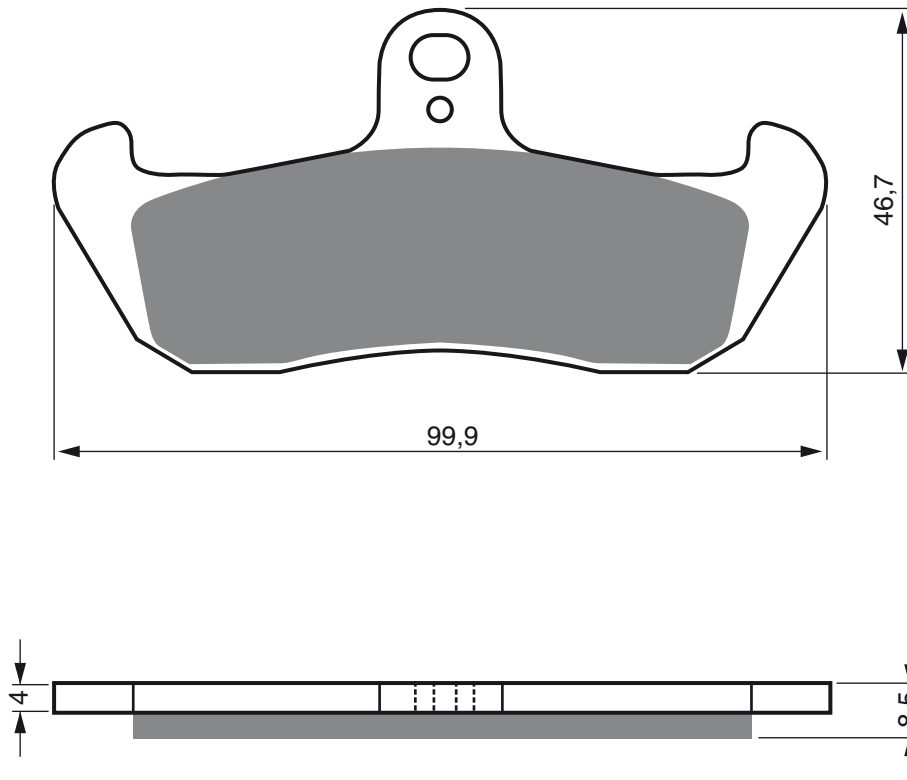

Disc Brake Pads **GOLDfren**

AD

K1

K5

S3
RACING

PART NUMBER

006

APRILIA

AF-1		88-	F
AF1	125	87-	F

CAGIVA

WMX	50	89-	F
WMX	125	88-90	F
125	Cross	86-	F
125	Cruiser	-	F
125	Freccia	89-	F
125	Supercity	92-	F
125	Tamanaco	89-	F
WMX	250	88-90	F
	250 Cross	86-	F

GILERA

RC	125 Top Rally	90-	F
	125 Apache	91-	F
RC	600 Top Rally	90-	F

HM

CRE	50 Six/Baja/Derapage	95-02	F
CRE	50	98-02	F

HUSABERG

	All models	89-92	F

FE	350	91-	F
	500	91-	F
	501 Enduro	91-98	F
	600 Enduro	-	F

HUSQVARNA

	All models TE, TC, WR, CR, AE	89-	F
CR	125 WR	91-	F
WR	125	85-90	F
WRK	125	90-	F
WR	240	91-	F
WRK	240	90-	F
CR	250	91-	F
WR, XC	250	87-90	F
WR	260	90-	F
TE	350 Enduro	90-	F
WR	400	87-	F
CR	430	87-	F
WR	430	87-	F
XC	430	87-	F
	430 Auto	87-	F
XC	500	87-	F
	510	87-	F

TC	610 Cross	91-00	F
TE	610	91-95	F
SMR	630	04	F

KRAM-IT

ER	125	89-93	F
MC	250	89-	F
ER	300	89-	F

MOTO-MORINI

RLX	350 Excalibur	90-	F
	350 Coguaro	-	F
	350 Coguaro, New York	90-	F
	350 Dart	88-	F
	400 Dart	89-	F
RLX	501 Excalibur	90-	F
	501 Coguaro	89-	F

YAMAHA

DT	125 Ténéré	89-90	F
TDR	125 (Italy)	90-93	F

ZANELLA

TZ4	125 Patagonia (ARG)	92-	F