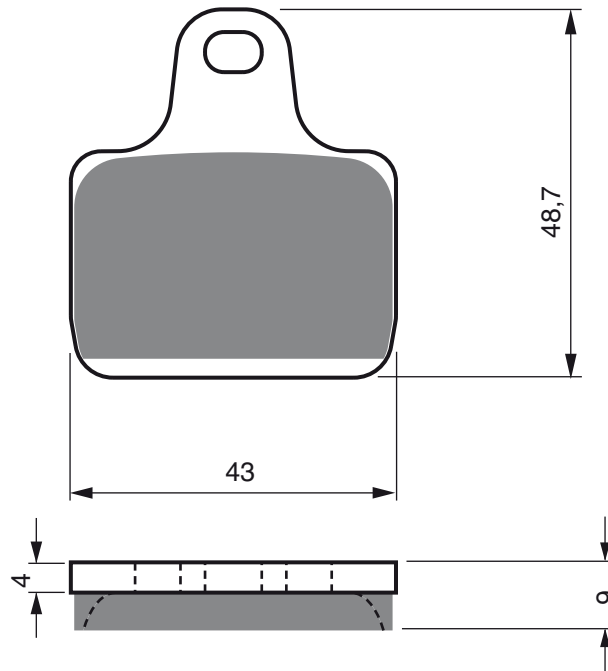

PART NUMBER

239

S3
RACING

GP5

GP6

GP7

1 set = 4 pcs

A.P.LOCKHEED