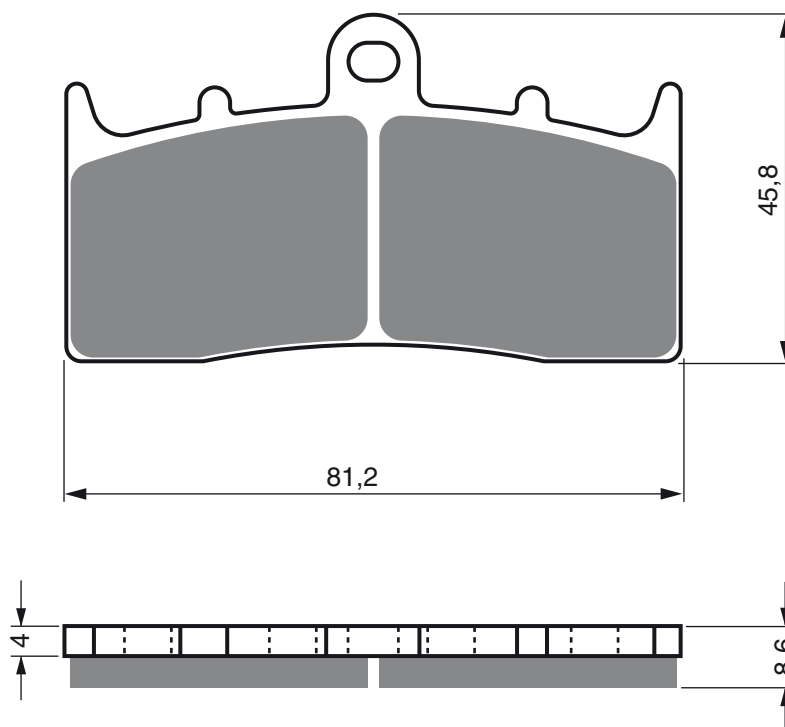

PART NUMBER

194

AD

**S3
RACING**

GP5

GP6

GP7

**S33
RACING**