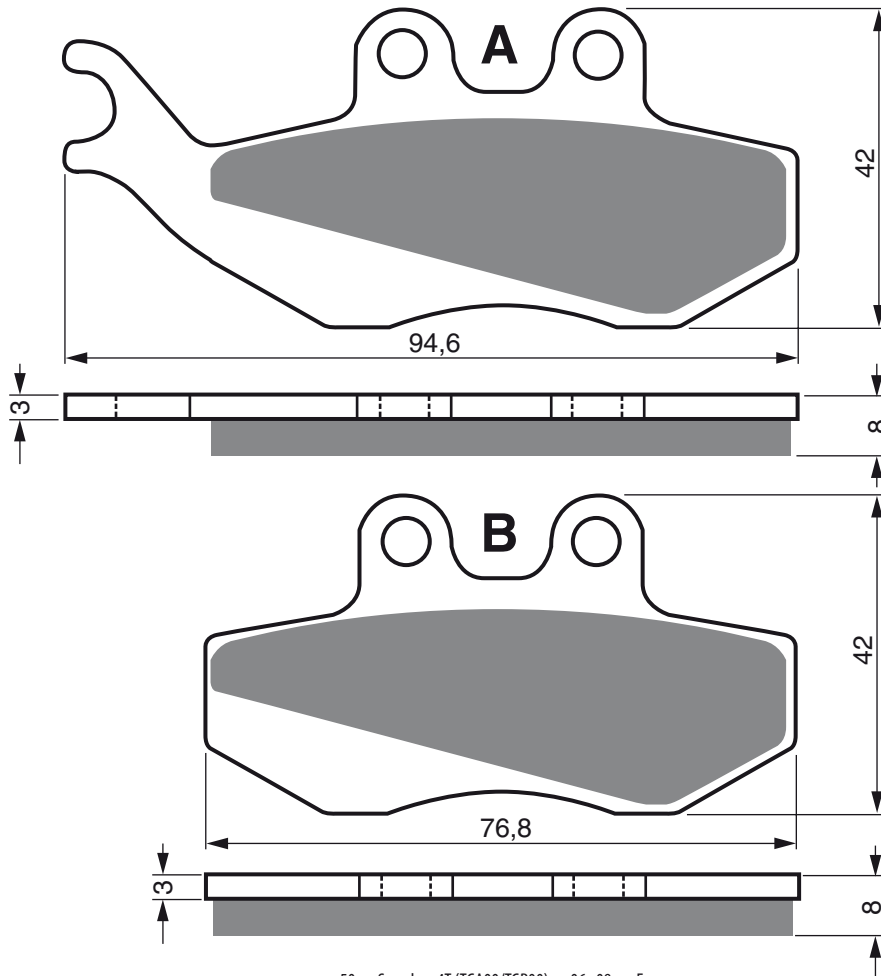

Disc Brake Pads **GOLDfren**

PART NUMBER

122

AD

K5

S3
RACING

AJP

PR3	125	Enduro	08-	F
PR3	125	Enduro Pro	10-	F
PR3	125	Supermoto	08-	F
PR4	125	/200 Enduro	10-	F
PR4	125	Enduro Pro	10-	F
PR4	125	Supermotard	10-	F
PR4	125	Supermoto Pro	10-	F
MX	200		09-	F
PR3	200	Enduro	08-	F
PR3	200	M/X Pro	10-	F
PR3	200	MX	10-	F
PR3	200	Supermoto	08-	F
PR3	200	Supermoto Pro	10-	F
PR4	200	Enduro Pro	10-	F
PR4	200	SM Pro	10-	F
PR4	200	Supermotard	10-	F
PR4	200	Supermoto	10-	F

APRILIA

MX	50		03-05	F
RS	50		99-06	F
RX	50	C/CD	93-04	F
RX	50	Racing	04-06	F
SR	50	Street	05-	F

50	Scarabeo 4T (TGA00/TGB00)	06-08	F
50	Scarabeo Street (2T) (TH00/THE00)	05-08	F
50	Tuono	03-04	F
ETX	125	99-01	F
RX	125	92-00	F
125	Pegaso	92-95	F

BENELLI

250	Velvet	99-	F
400	Velvet Dusk	03-04	F

BETA

RR	50	Enduro	04-	F
RR	50	Enduro Racing	09-	F
RR	50	Motard	09-	F
RR	50	Motard Skull	11-	F
RR	50	Motard Track Cast Wheels	08-	F
RR	50	Standard	05-	F
ALP	125	/200	05-	F
RE	125	(4T)	08-10	F
RR	125	4T Enduro	08-09	F
RR	125	4T Enduro (LC)	11-	F
RR	125	4T Motard	08-	F
RR	125	Enduro Alu/Motard Alu	03-	F
RR	125	Motard 4T (LC) (Cast wheels)	11-	F
125	Urban	08-	F	

200	Urban	08-	F
ALP	350 4.0	04-06	F

CCM

SR	40	Street Scrambler	07-09	F

CPI

GTR	50		02-09	F
GTS	50		02-03	F
SX	50		06-07	F
GTR	125		02	F
GTS	125		02-03	F
GTR	200		02-	F
GTS	200		02-03	F

DAELIM

ST	125		03	F

DERBI

DRD	50	Senda Racing 50R (260mm disc)	04-07	F
DRD	50	Senda Racing SM (300mm disc)	04-08	F
GP1	50	Open	06-	F
DRD	125	R 02 Senda	07-	F
125	Mulhacen (4T)mSpoke wheel/ 2 pin pad fixing		07-	F
125	Senda Baja R (4T) (260mm disc)		06-	F
125	Senda Baja SM (4T) (300mm disc)		06-	F

Best Quality Pads

www.goldfren.cz