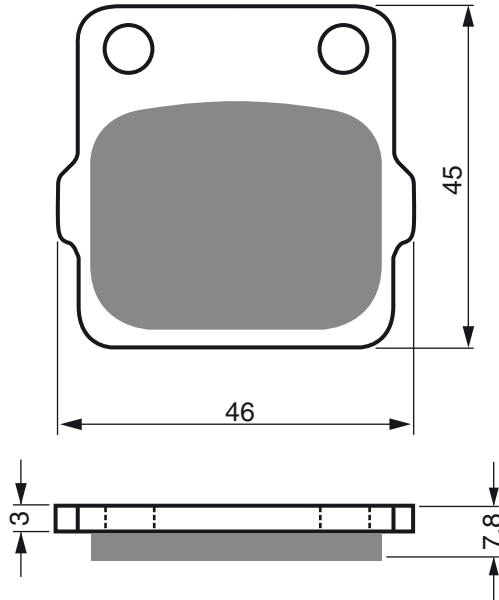

Disc Brake Pads **GOLD fren**

PART NUMBER

007

AD

K1

K5

S3
RACING

S33
RACING

K5-LX

ARCTIC CAT

DVX	400	F	04-07	2F

HM

CR	85	R/R2	03-07	F

CR	150	R/R2	07-09	F

HONDA

CR	80	R	86-91	F

CR	80	R, RB	92-02	F

CR	85	R3/RB3	03-07	F

CR	150	R/R2	07-	F

CRF	150	RB7/R7	07-	F

ATC	200	X	83-85	F/R

ATC	250	R	82-84	R

TRX	250	EX Sportrax	01-08	2F

TRX	250	X9	09-	2F

TRX	300	EX Sportrax	01-08	2F/R

TRX	300	X9	09-	2F

ATC	350	X	85-	R

TRX	400	EX Sportrax	01-06	2F/R

TRX	400	Fourtrax EX	99-08	2F/R

TRX	400	X9	09-	2F

TRX	420	FA9 Fourtrax Rancher AT	09-	2F

TRX	420	FE7/TE7/FM7/TM7 Fourtrax rancher(Right)	07-09	2F

TRX	420	FPA9 Fourtrax Rancher AT Power Steering	09-	2F

TRX	420	FPEP Fourtrax Rancher 4x4 ES/EPS	09-	2F

TRX	420	FPM9	09-	2F

KAWASAKI

KX	65	A1/A2/A3/A4/A5/A6/A7	00-	R

KX	80	L, N, R-R6	88-96	R

KX	80	R7, T7, W1, Y1, W2, Y2	97-00	R

KX	80		01-	R

KX	85		01-	R

KX	100	B5-B6	95-96	R

KX	100	B7	97-00	R

KX	100		88-94	R

KSF	250	A1-A14 Mojave	87-02	R

KXF	250	A1, A2 Tecate	87-02	R

KXT	250	B2 Tecate	87-	R

KEF	300	A1-A5 Lakota 2WD	95-99	R

KEF	300	B1/B2/B3 Lakota Sport	01-02	R

KVF	400	A1 (KFX400)	03-05	2F

KFX	450	R Quad (Left)	07-	R

KFX	450	R Quad (Right)	07-	R

SUZUKI

RM	65		03-05	R

RM	100	K3	03	R

LT	230	EH-EP	86-93	R

LT	250	SK, SL	89-90	R

LT-Z	400	K3/K4/K5K/K6/K7/K8/K9/L0	03-10	2F

RM	500	H	87-	R

DR-Z	800		88-90	R

TM

80	Junior		96-00	R

YAMAHA

YZ	80	E, F, G, H1, J1	93-01	R

YZ	85	LWR/S/LWS/T/LWT/V/LWW/W/LWW	02-	R

YFS	200	R Blaster	03-06	R

YFM	250	Raptor (Left)	09-	R

YFM	250	RX Raptor (Left)	08-09	R

YFM	350	FXG-FXM Wolverine	95-04	R

YFM	350	S/T/V/R-WV/RW/RX/RY/RZ Raptor	04-10	2F/R

YFM	350	XG, XH Warrior	95-96	R

YFM	350	XT, XU Warrior	87-88	R

YFZ	350	A-M Banshee	90-06	R

YFZ	350	T-W Banshee	87-89	R

YFM	400	FWP Big Bear 4x4	02	2F

YFZ	450	S (Left)	04-08	R

YFM	600	4x4 Grizzly	98-01	2F

YFM	600	FWAK-FWAN, 4x4 Grizzly	98-01	2F

YFM	600	Grizzly Hunting	00	2F

YFM	660	FR/FS/FT Grizzly	03-05	2F

YFM	660	FWAP/FWAR Grizzly	02-08	2F

YFM	660	RN Raptor	01-05	2F/R