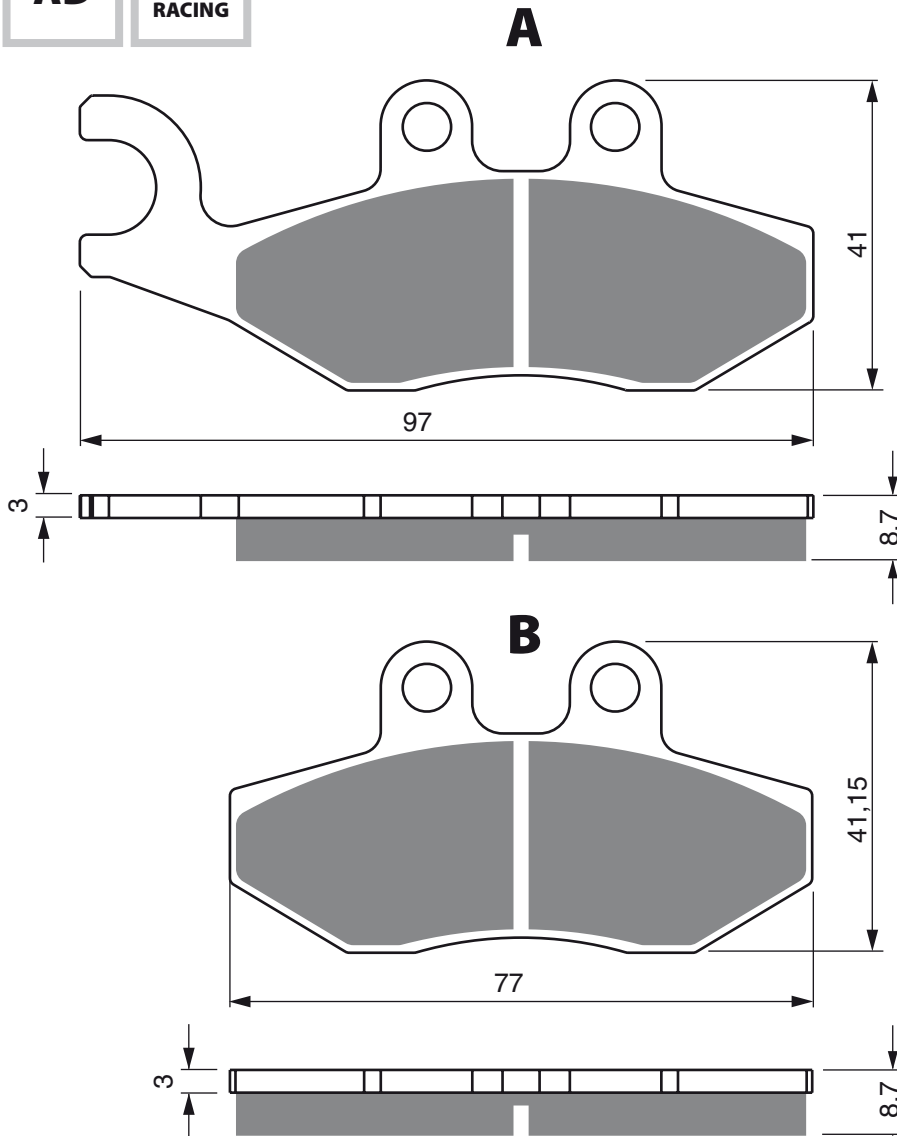

AD

S3
RACING

PART NUMBER

293

GTV	125		07-	F
GTX	125	/180 Super Hexagon (11" wheels) (Heng Tong caliper)	00	F
ST	125	/150 Skipper(4T)(Heng Tong caliper)	00-04	F
X7	125	cc	08-09	F
X8	125	ie	07	F
X8	125		04-05	F
X8	125		05-06	F
X9	125	Evolution	05-07	F
	125	/180 Super Hexagon (12" wheels)(Heng Tong caliper)	01-03	F
	125	Beverly B (Heng Tong caliper)	03-06	F/R
	125	Beverly Tourer	08-09	F/R
	125	Carnaby	07-09	F/R
	125	Fly	05-08	F
	125	S Beverly	07	F/R
	125	Typhoon (4T) (12" wheels)	10-	F
	125	Xevo	07-	F
X8	150	Street	07	F
	150	Fly (4T)	05-08	F
GT	200	L Granturismo (Heng Tong caliper)	03-06	F
X8	200		04-05	F
	200	Beverly B (Heng Tong caliper)	03-05	F/R
	200	Carnaby	07-09	F/R
GT 60	250	(Special Anniversary Model)	06-	F
GTS	250	iE/ABS	05-	F
GTV	250	ie	07-	F
X7	250	cc	08-09	F
X8	250	ie	05-07	F
X9	250		05-06	F
	250	Beverly (Carb.)	04-07	F/R
	250	Beverly Cruiser ie	07-08	F/R
	250	Beverly ie	06-07	F/R
	250	Beverly Tourer ie	08-09	F/R
	250	Carnaby ie	08-09	F/R
	250	Xevo ie	07-10	F
GTS	300	Super	10-	F
GTS	300		08-09	F
GTV	300		10-	F/R
X7	300	Evo	09-	F
	300	Carnaby Cruiser	08-09	F/R
MP3	400	ie (All models)	07-09	R
MP3	400	LT ie	09-10	R
X8	400	ie	06-08	F/R
	400	ie Beverly	07-	R
	400	Xevo ie	07-10	F

APRILIA

50	Sportcity One (2T)	08-	F
50	Sportcity One (4T)	08-10	F

DERBI

50	Boulevard (2T)	09-10	F
50	Boulevard (4T)	09	F
125	Boulevard (4T)	08-	F

GILERA

DNA	50	(Heng Tong Caliper)	01-05	F
	50	Runner PJ/SP	06-	F
DNA	125	/180 (Heng Tong Caliper)	01-03	F
FX	125	/FXR Runner (Rear drum brake/Heng Tong caliper)	97-02	F
FX	125	/FXR Runner SP (Heng Tong caliper)	99-02	F
FX	125	Runner SP	01-02	F
VX	125	/180 VXR (4T) (Heng Tong caliper)	01-04	F
VX	125	Runner (4T)	06-	F
	125	Nexus	07-	F/R

FX	180	/FXR Runner (Rear drum brake/Heng Tong caliper)	97-02	F

FX	180	/FXR Runner SP (Heng Tong caliper)	99-02	F

FXR	180	Runner SP	01-02	F

VX	200	Runner	06-	F

	250	Nexus ie	07-	F/R
	300	Nexus i	08-	F/R

GP	800	(Chain Drive)	08-	R

KEEWAY

K2	125	/150/250	07	F/R

PEUGEOT

	250	Satelis	07-	F/R

PIAGGIO VESPA

	50	Fly (2T)	05-07	F

	50	Fly (4T)	05-10	F

	50	Typhoon (2T) (12" wheels)	10-	F

	100	Fly (4T)	07-08	F

GT	125	L Granturismo (Heng Tong caliper)	03-06	F

GTS	125	Super	10-	F