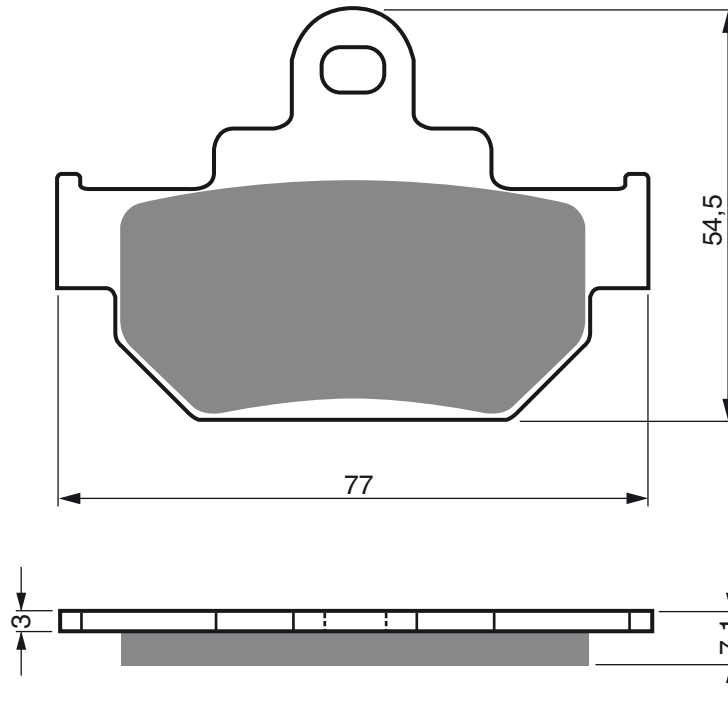

Disc Brake Pads **GOLDfren**

AD

S3
RACING

PART NUMBER

030

MAICO

GM	250	Star	86-	F/R
GP	250	E	87-	F/R
GP	250	Motocross	87-	F/R
GP	400	E	87-	F/R
GP	400	Motocross	87-	F/R
GM	500	Star	86-	F/R
GP	500	E	87-	F/R
GP	500	Motocross	87-	F/R
GP	550		87-	F/R

SIAMOTO

250	Geco	04-	F

SUZUKI

GZ	125	Marauder	00-	F
RM	125	F, G	85-86	F
VL	125	Y/K1/K2/K3/K4/K5/K6/K7/ K8 Intruder	00-08	F
GZ	250	Marauder	00-08	F
RM	250	F	85-86	F
TU	250	X Super Classic	97-00	F
VL	250	Intruder	00-01	F
LS	400	Savage	87-	F
RM	500		85-86	F
LS	650	P (NP41B/E164)	86-88	F
LS	650	P Savage	95-04	F
LS	650		05-	F