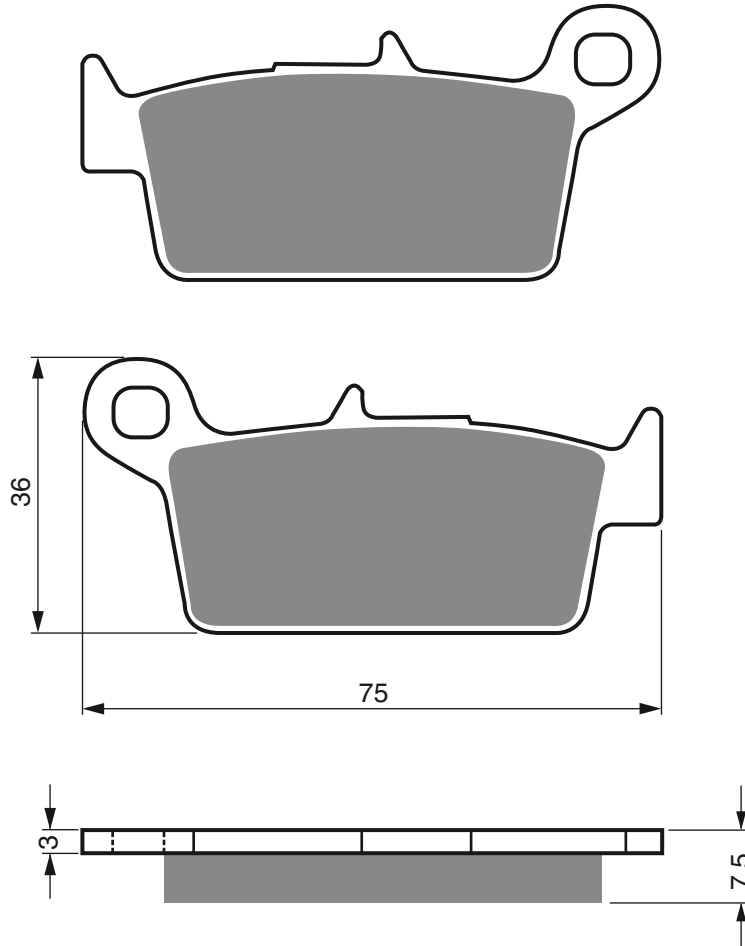

Disc Brake Pads **GOLDfren**

PART NUMBER

071

AD

K1

K5

S3
RACING

DAELIM