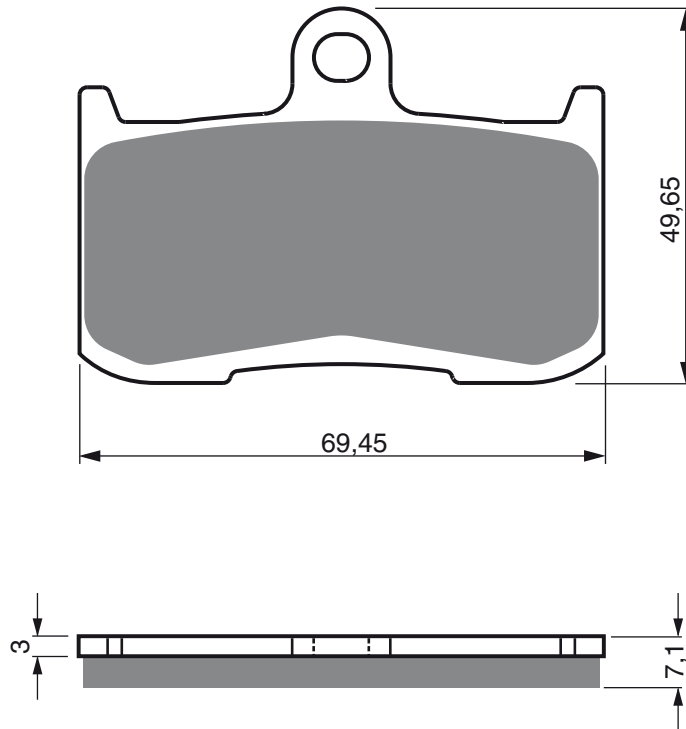

Disc Brake Pads **GOLDfren**

PART NUMBER

207

AD

**S3
RACING**

GP5

GP6

GP7

**S33
RACING**

HONDA

RS	125 (Radial Caliper)	04-07	F

KAWASAKI

ZX-9R	900 Ninja (ZX900C/H884)	02-03	2F

Z	1000 (ZR1000A1/A2/A3)	03-06	2F

ZX	1000 (ZR 1000 A1)	03-	2F

MORIWAKI

MD	250	09-	F

SUZUKI

	1300 B-King	07-	2F

TRIUMPH

R	675 Street Triple	09-	2F

	675 Daytona	06-08	2F

	1050 Speed Triple (Rad. cal.)	05-07	2F

	1050 Tiger	07-	2F

	1050 Tiger SE (Rad Caliper)	09-	2F

	1050 Tiger SE ABS	10-	2F

VICTORY

	1634 Hammer	08-	2F

	1634 King Pin (all models)	08-	2F

	1634 Vegas	08-	2F

	1634 Vegas 8-Ball	08-	2F

	1634 Vegas Jackpot	08-09	2F

	1731 Vegas Jackpot	09-	2F

	1731 Hammer	09-	2F

	1731 Hammer S	09-	2F

	1634 King Pin Low	09-	2F

	Cory Ness Jackpot	08-10	2F

	Hammer 8 Ball	10-	2F

	Jackpot	10-	2F

	King Pin	08-09	2F

	King Pin Tour	08-09	2F

	King Pin 8-Ball	08-	2F

	King Pin Low	09	2F

	Vegas Low	08-09	2F

	Cory Ness Cross Country	11-	2F

	Vegas Jackpot	08-09	2F

	Zach Ness Vegas	11-	2F

YAMAHA

TZ	250 (Rad. cal.)	03-05	2F