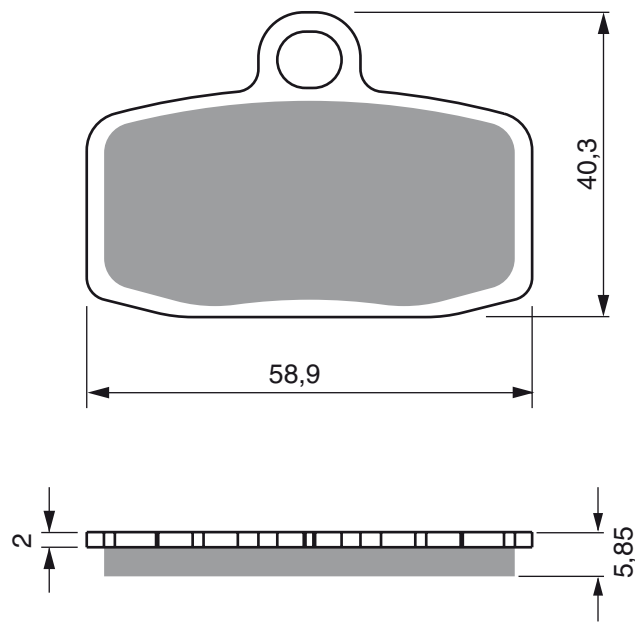

PART NUMBER

308

AD

K5

S3
RACING

S33
RACING

GAS GAS

TXT	E	12-	F
TX	125 Radonne	12-	F
TXT	125 PRO Racing	12-	F
TXT	250 PRO	12-	F
TXT	280 PRO	12-	F
TXT	280 PRO Racing	12-	F
TXT	300 PRO	12-	F
TXT	300 PRO Racing	12-	F

JOTAGAS

JTG	JT	12-	F

SHERCO

ST2	(Formula caliper)	12-	F