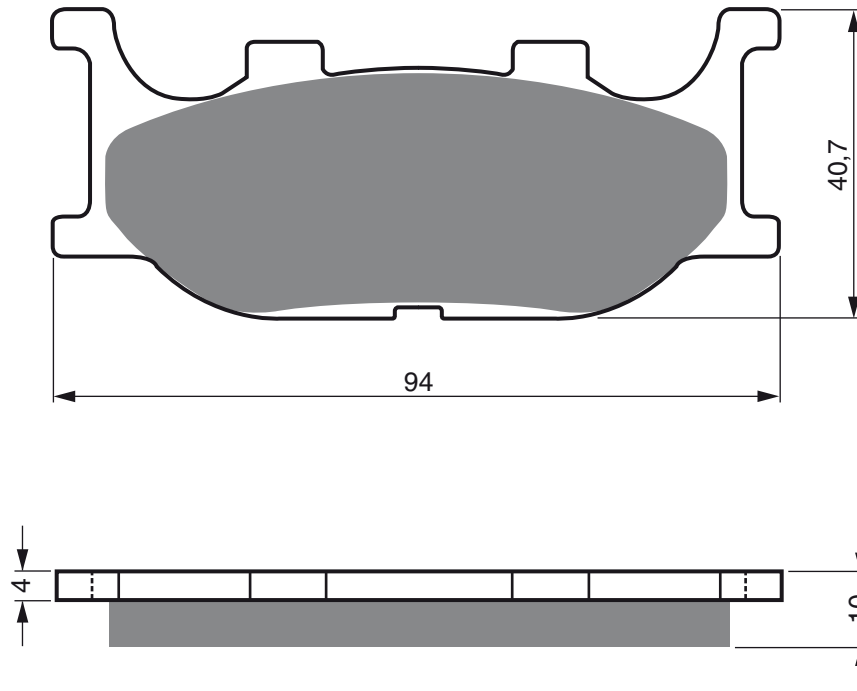

Disc Brake Pads **GOLDfren**

S3
RACING

AD

S33
RACING

GP5

GP6

GP7

PART NUMBER

099

ADIVA SCOOTERS

AD	200	09-	R

BAOXIN

BX	125 L	97-	F

ITALJET

	125 /150 Jupiter	02-	F
	150 Jupiter	02	F
	250 Jupiter	02-03	F

JIANSHE

JS	125 3	02-	F

JINCHENG

JC	150 T-D	06-	F

KEEWAY

	250 Supershadow	06-	F

LINHAI

	125 /150T Monarch	06-07	F
	300 Main Street (Scooter)	07-08	F

LONCIN

LX	150 6	02-	F

MBK

YP	250 Skyliner (+ABS)	00-02	F
	250 Skyliner	00-02	F

YP	400 Skyliner	04	F

MZ

	1000 (MUZ) S	01-02	R

PIAGGIO VESPA

XVS	250 Tricker	05-	F

QUINGOI

QM	125 2V	02-	F

SINNIS

QM	125 Max 125-2V	08-09	F

YAMAHA

SR	125	97-03	F

TDR	125 R (4GW/G322)	93-03	F

TZR	125	93-	F

XV	125 Virago (5AJ/H628)	97-00	F

XVS	125 Drag Star	00-03	F

CP	250 (EB71) Maxam	05-	F

XV	250 S Virago	95-00	F

XVS	250 Drag Star	01-04	F

YP	250 D Majesty DX	98-03	F

YP	250 Majesty	96-97	F

YP	250 Majesty DX/ABS	99-03	F

YP	400 Majesty	05-09	2F

XP	500 ST-MAX	04-07	2F

FZ6	600 (Naked version)	04-06	2F

FZ6	600 Fazer	04-06	2F

XJ	600 Diversion (RJ01/H810)	98-03	2F

XJ6	600 Diversion (ABS)	09-	2F

XJ6	600 Diversion (Non ABS)	09-	2F

XJ6-F	600 Diversion (Full Fairing - 1CW1) (Non ABS/ABS)	10-	2F

XJ6-N	600 (Naked 20S) (Non ABS/ABS)	09-	2F

XJ6-S	600 Diversion (Top Fairing - 36) ABS and Non ABS Version	09-	2F

MT-03	660	06-	2F

XS-V1	1000 Sakura	08-	2F

XVS	1100 Drag Star (VP05/K331)	99	2F

XVS	1100 Drag Star Classic	00-07	2F

XVS	1300 A Midnight Star	07	2F

	1300 V Star	11-	2F