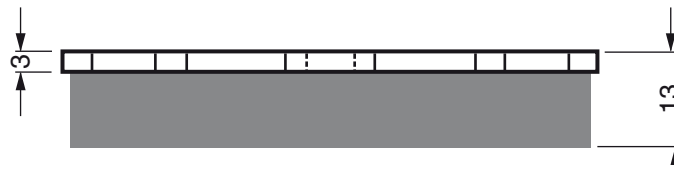

www.goldfren.cz

Disc Brake Pads **GOLDfren**

AD

S3
RACING

S33
RACING

PART NUMBER

206

SUZUKI