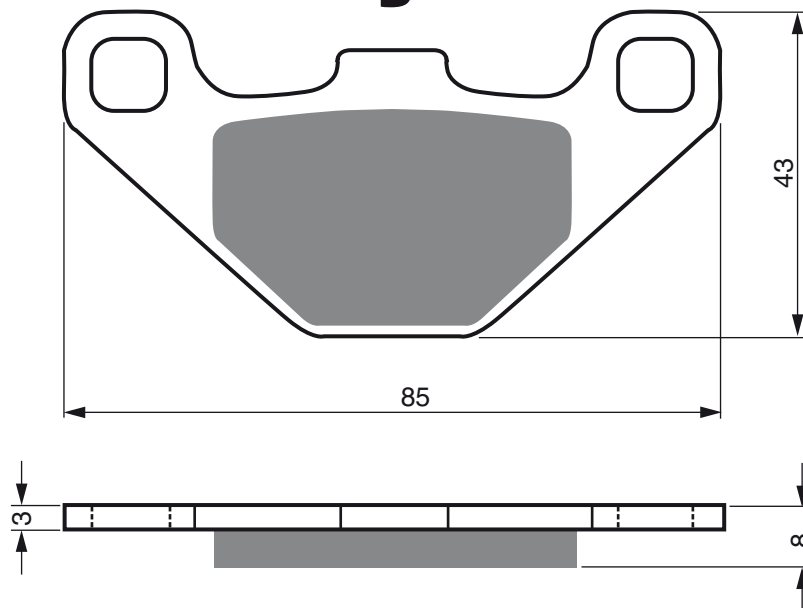

AEON

220	Cobra (Quad)	06-	R
300	Overland (AT20) (Quad)	06-07	R
350	Cobra (Quad)	10-	R
400	Cobra (Quad)	10-	R
600	Overland (Quad)	10-	R

ALFER

AR	250	93-	R

APACHE

F	100	-	R
ZX	100	-	R

RLX	250	S/SX (Mk1) Rear disc model	-	2F
RLX	320	S	-	2F/R
RLX	320	Utility	-	2F/R
RLX	450	S	-	2F/R

BAROSSA QUADS

	170	Cheetah	03-06	R
	250	Cheetah	03-06	R

BATAVUS

		Grand Prix	80-	F

BOMBARDIER

	200	Rally	03-06	R

CCM

LX	350	-4A Quad	08-09	R

DINLI

DL	450	RS (DL901)	06-09	2F/R

EXPLORER

	450	Trasher	08-09	2F/R

GOES

	220	Left	05-06	R
	220	Right	05-06	R
	350	S Quad	08-09	R