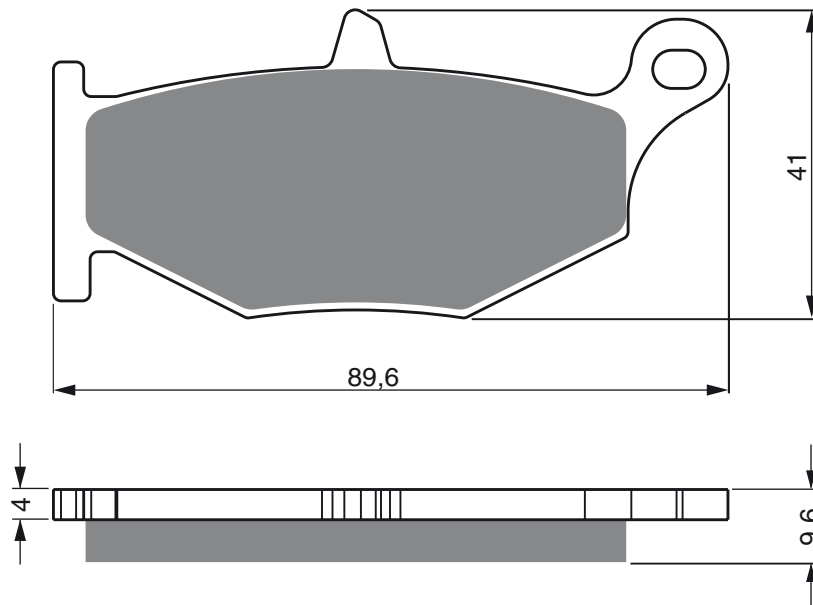

PART NUMBER

241

S33
RACING

AD

S3
RACING

A

B