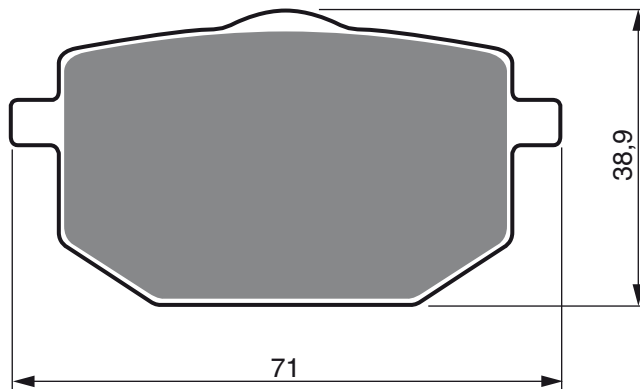

PART NUMBER

029

AD

S3
RACING

ALFER

VRE	125	4-stroke	00-	F
VR	250	Enduro	98-	F
	250	Diferente Enduro	01-	F
	250	Diverdita Supermotard	01-	F

MALAGUTI

MDX	50	Gold Enduro	87-	R
MLX	50	Enduro	87-	R

MOTO-GUZZI

NTX	750		90-	F

YAMAHA

RT	180	A, B, D	90-92	F
RT	180	E	93-	F
TT	600		89-	F
XT	600	Z (1VJ/E124)	86-	F
XT	600	Z, Ténéré (3AJ/E807)	87-	F