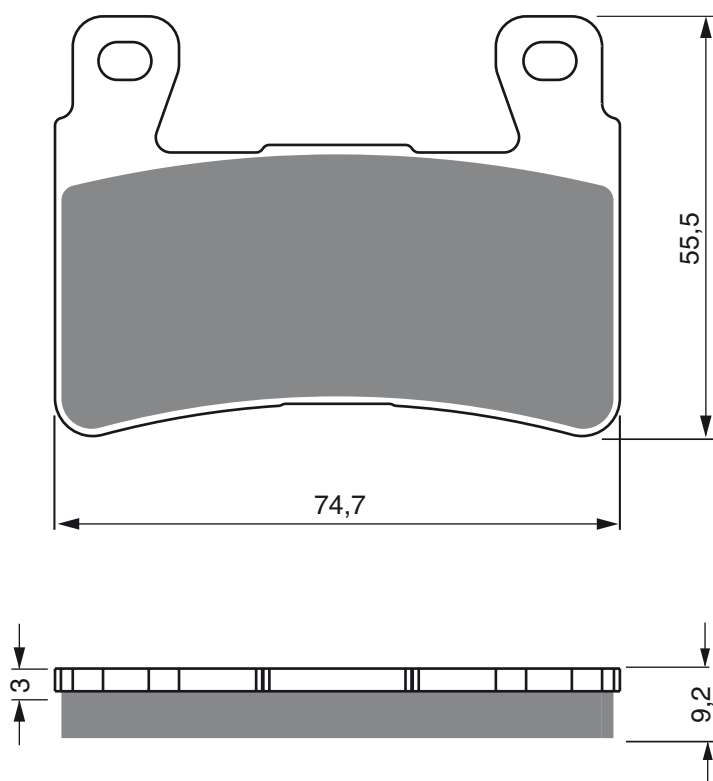

PART NUMBER

279

AD

S3
RACING

GP5

GP6

GP7

HARLEY DAVIDSON

XR	1200 X	10-	2F
XR	1200	08-10	2F