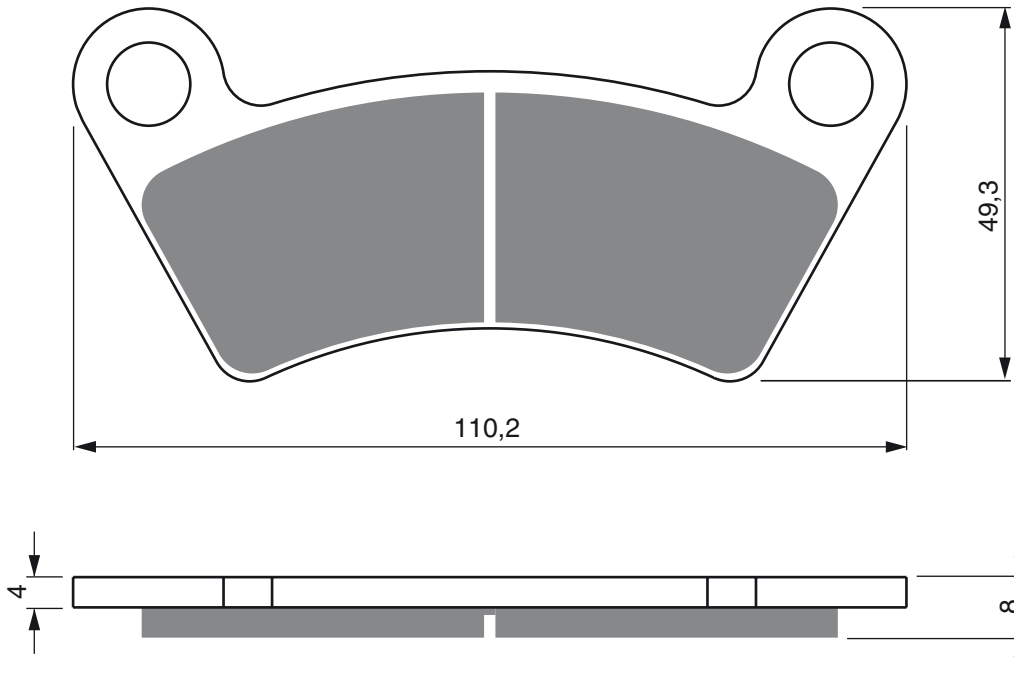

GTS	125	Super	10-	F
-----	-----	-------	-----	---

PART NUMBER

294

AD

K5

S33
RACING

S3
RACING

BOROSI JOYNER