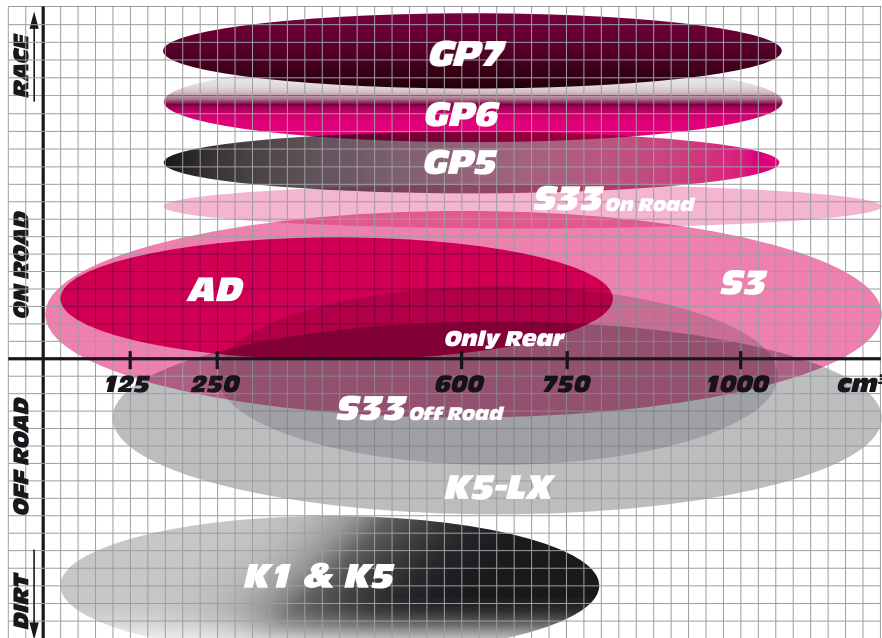

GOLDfren sintered brake pads are used as replacement for original parts on most of new motorcycles models. **They do not contain lead nor asbestos.**

Performance brake pads

High Quality
Highly eco-friendly

Installation Instructions

- Verify the correct selection of the brake pads at the dealer's in accordance with the bike type and manufacturing year of your bike.
- Replace the brake pads as soon as the braking surface thickness has dropped below 2 mm.
- Protect the brake pad surfaces against grease, oil and other chemical substances.
- Clean and degrease the brake wheels prior to installation of new brake pads.
- Replace damaged brake wheels reducing the braking effect and, at the same time, shortening the lifetime of the brake pads.
- Install the brake pads directing their braking surfaces towards the brake wheel. Having completed the installation, check correct mounting and securing of the pads.
- Entrust a specialized servicing shop with the installation of brake pads when lacking experience.
- Tested by the German Testing Institute TÜV.

Running-In New Brake Pads

The correct way of running-in newly installed brake pads is the prerequisite for their long lifetime and for a reliable braking effect of the bike brakes. If possible, do not provide your motorbike with new brake wheels during running-in new brake pads.

Cleaning of the brake wheels using abrasive paper is recommended in case of their previous use with another lining material. After the installation of the brake pads, their fitting must be free and without excessive clamping in the brake mount.

Having revved up your bike, brake several times at lower speeds to achieve a contact surface of 80 to 90 per cent of the total area of the active brake pad surface between the brake wheel and the pads. Then brake the bike several times at higher speeds and allow the brake pad lining to get cooled while driving. After this running-in procedure, the brake pads may be normally used.