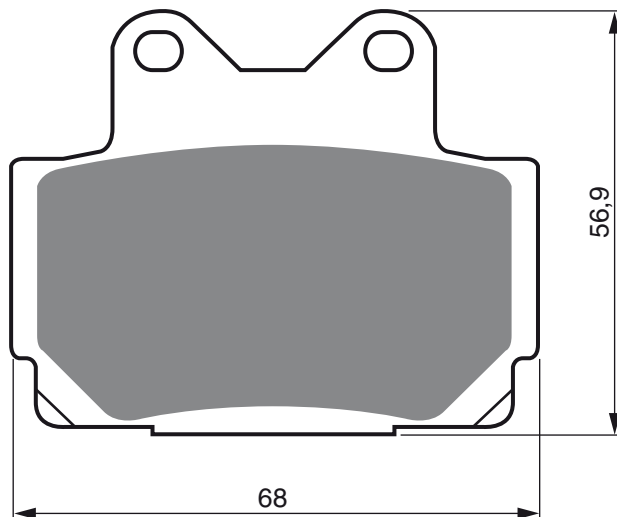

PART NUMBER

067

AD

**S3
RACING**

**S33
RACING**

YAMAHA

FZR	50	90-	R
TZR	80	-91	F
RD	125 LC (10W/C616)	85-	F
TZR	125 R	94	R
TZR	125	87-88	F
TZR	125	89-92	R
SDR	200	88-	F/R
FZR	250 R	89-99	R
FZR	250	87-88	R
FZX	250 Zeal	91-92	R
R1-Z	250	90-	R
RZ	250 RR	88-	2F/R
RZR	250	90-	2F/R
SRX	250 T,TC	87-	F
SRX	250	84-	F
TDR	250	88-92	R
TZR	250 (2MA/E508)	87-88	R
TZR	250 (2MA/E508)	89-92	R
RD	350 LC (31K/D035)	85-	2F/R
RD	350 LC, F (1WW, 1WX/E140/141)	85-90	2F/R
RD	350 R	91-	2F/R
RZ	350 F	86-88	2F/R

FZ	400 N	87-	R
FZ	400 R	85-	2F/R
FZR	400 A	90-	R
FZR	400 R	91-	R
FZR	400	87-	R
FZR	400	88-90	R
SRX	400	85-86	R
SRX	400	87-	R
XJ	400 Diversion	91-	R
RD	500 LC (1GE/D769)	85-	R
RD	500 LC (47X/D467)	84-	R
RZ	500	84-86	R
FZ	600 S, SC	86-	R
FZS	600 Fazer (RJ02/H988)	98-	R
FZS	600 S Fazer	01-03	R
SRX	600 (1XM/1XL/E120/E125)	86-87	2F/R
SRX	600 (1XM/1XL/E120/E125)	88-89	R
SRX	600 (1XM/1XL/E120/E125)	90-	R
XJ	600 Diversion (4BR,4BRB/F944/945)	91-97	R
XJ	600 Diversion (RJ01/H810)	98-03	R
FZ	750 Genesis (2KK/E486)	86-	R