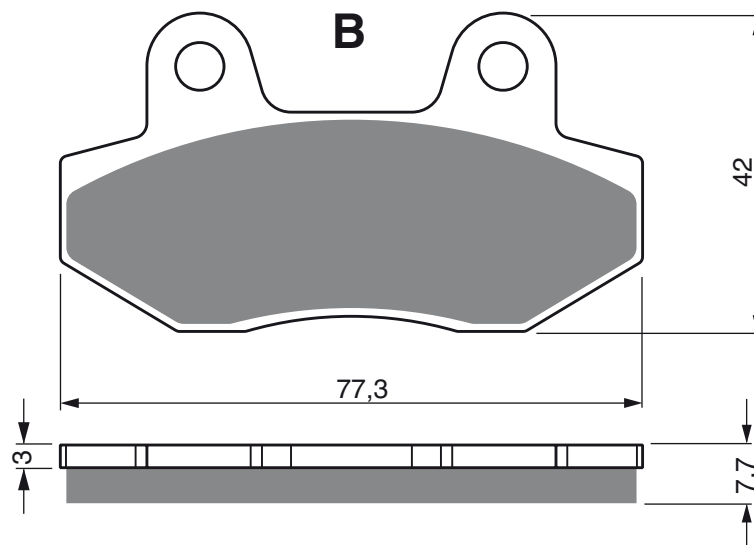

PART NUMBER

002

AD

K1

K5

S3
RACING

S33
RACING

K5-LX

APACHE

RLX	250	S/SX (Mk1) Rear disc model	-	R

ATK

		all models	94-	F/R

BAROSSA QUADS

	170	Cheetah Magna	03-05	R
	170	Sport	03-04	R
	250	Quarterback	05-	R

BENELLI

	125	Caffenero Left	08-	F/R
	250	Caffenero Left	08-	F/R

CAGIVA

	110	Passing	94-	F

	500	Canyon	96-00	F
	600	Canyon	96-99	F

CAN-AM

	800	R Commander (Right)	11-	F/R
	1000	Commander (Right)	11-	F/R
	1000	X Commander (Right)	11-	F/R
	1000	XT Commander (Right)	11-	F/R

CF MOTO

CF	500	-3 (Rancher 500 Side x Side) (Right)	10-	F

ECO

	150	Bushman (LX 150 GY)	-	F

FAST TOYS, S.M.C., QUADZILLA, AIE

RAM	170	R	03-	R

RAM	170	R Stinger E	03-	R

RAM	250	R	03-	R

RAM	250	R Stinger E	03-	R

GAS GAS

KZ	250	RV Quad Left	06-	F

GOES

G	520	UTX (Side x Side) (Right)	10-	F

HONDA

CA	125	Rebel (JC24/H058)	95-96	F

NSR	150		02-	R

CMX	250	C Rebel (MC 13/H 210)	96-	F

HOREX

VR6	1200		11-	R