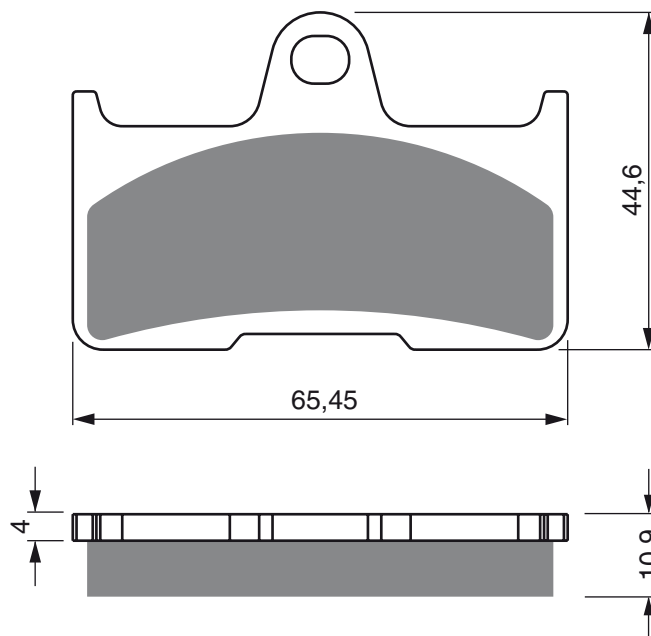

PART NUMBER

281

AD

S3
RACING

S33
RACING

K1

K5

EXPLORER