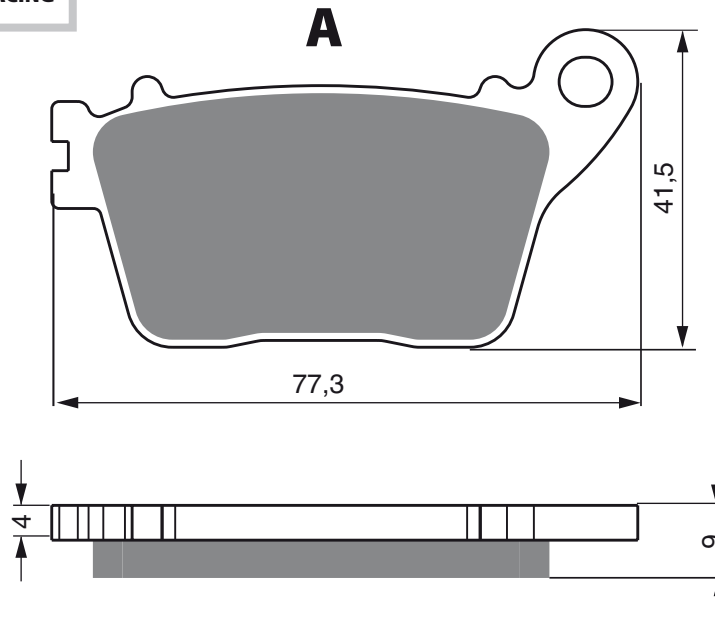

Disc Brake Pads **GOLDfren**

AD

**S3
RACING**

**S33
RACING**

PART NUMBER

242

HONDA

CB	600	F Hornet A7 (ABS)	07 -	R
CBR	600	F	11 -	R
CBR	600	F ABS	11 -	R
CBR	600	RA9/RAA/RAB (C-ABS)	09 -	R
CBR	600	RR Hannspree	08 -	R
CBR	600	RR7/RR8/RR9/RRA/RRB	07 -	R
CBR	1000	Fireblade RA9 (C-ABS)	09 -	R
CBR	1000	RR	08	R
CBR	1000	RR Fireblade	06 - 07	R
CBR	1000	RR Fireblade (Rad. cal.) ABS	09 -	R

KAWASAKI

ZX-10R	1000	(ZX 1000 JBF)	11 -	R
ZX-10R	1000	ABS (ZX 1000 KBF)	11 -	R

SUZUKI

GSX-R	600	L1	11 -	R
GSX-R	750	L1	11 -	R
GSX-R	1000	(Rad.cal.)	12 -	R
GSX-R	1000	K9	09 - 11	R