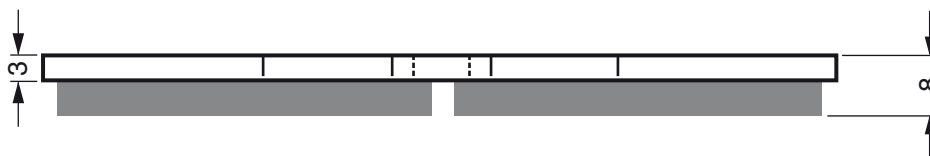

AD

K5

**S3
RACING**

PART NUMBER

122

FACTORY

RP	50	Desert	04-05	F
SM	50	Chrono	04	F
YP	50	Desert	04-05	F
YR	125	4T	05	F

FANTIC

50	Caballero Regularita Casa	06-09	F
50	Caballero Supersei Motard	06-09	F
125	Caballero Regularita Casa	07-09	F
125	Caballero Supersei Motard	07-09	F

GAS GAS

EC	50		05	F
SM	50		05	F
125	/250/280 Pampera	04	F	
125	Pampera	05-08	F	
250	Pampera	02-03	F	
450	Pampera	05-06	F	

GENERIC

SM	50	Trigger	06-09	F
SM	50	Trigger Competition	08-09	F
X	50	Trigger	06-09	F
50	Toxic	07-08	F	
SM	125	Trigger	08-09	F
SM	125	Trigger Competition	08-	F
X	125	Trigger	08-09	F

GILERA

		Cougar	00-01	F
DNA	50		01-06	F
DNA	125		01-05	F
FX	125	Runner	97-02	F
VX	125	Runner 4T	01-04	F
DNA	180		01-05	F
FXR	180	Runner	97	F
FXR	180	Runner	98-02	F
VXR	180	Runner 4T	01-05	F
VXR	200	Runner (4T)	02-04	F

HM

CRE	50	Baja RR From to ZEN50XACEA7700325	07-09	F
CRE	50	Baja RR Up to ZEN50XACEA7700324	07-09	F
CRE	50	Baja/Derapage	01-02	F
CRE	50	Baja/Six/Derapage	03-09	F
CRE	50	Deparage RR From to ZEN50XACMA7700385	07-09	F
CRE	50	Deparage RR Up to ZEN50XACMA7700384	07-09	F
CRE	50	Six Competition	07-08	F
CRE	50	Six/Baja/Derapage Brembo caliper	95-02	F
CRM	50	Deparage Competition	07-08	F
CRE-F	125	X	09	F
CRM-F	125	X	09	F

HRD

GS	50	F	04-	F

KEEWAY

TX	50	Spoke wheel/S Cast wheel	10-	F
X RAY	50	Supermoto	07-09	F
TX	125		10-	F

MALAGUTI

X3M		Motard (Cast wheel)	08-10	F
XSM	50		03-	F
R	125	Madison	04-07	F
125	/200 Phantom MAX	04-08	F	
125	Madison	99-02	F	
125	Madison ie3	06-07	F	
150	Madison	99-03	F	
180	Madison	02-03	F	
S	200	Madison	04	F
S	250	Madison	04-07	F
250	Madison ie3	06-10	F	
250	Password	05-	F	
250	Phantom Max	04-08	F	

MBK

		X-Limit Supermoto	03-09	F
DT	50	Supermotard	03-06	F
TZR	50	X Power	03-09	F

MOTORHISPANIA

RYZ	50	Pro Racing Supermotard	06-10	F
RYZ	50	Pro racing Urban bike	06-10	F
RYZ	50	Supermotard	06-10	F
125	Duna Dual Plus Trail	08-10	F	
125	Duna Sport City Supermotard	08-10	F	

PEUGEOT

XPS	50	Street	05-09	F
XPS-6	50	Supermotard	03-10	F
LXR	125	(4T)	10-	F
Satelis	125	4V Executive/Premium/City (4Stroke/4Valve)	06-	F
Satelis	125	Compressor (4Stroke) All models	06-	F
125	/150 Elyseo (rear disc model)	03	F	
125	4V Satelis/Executive/Premium/City (4Stroke-4Valve)	06-09	F	
125	Elystar	02-07	F	
125	Geopolis	07-	F	
125	Geopolis RS	07-08	F	
125	Jet Force	03-07	F	
125	Satelis	09-	F	
125	Satelis Blacksat	10-	F	
125	Satelis RS	07-08	F	
125	Satelis Whitesat	10-	F	
150	Elyseo (rear disc model)	03-	F	
150	Elystar	02-	F	
LXR	200	i (4T)	10-	F
250	Geopolis (AJP Calliper)	06-08	F	
250	Geopolis (Executive/AJP/Calipers/Non ABS)	07-10	F	
250	Geopolis (Urban/ABS/AJP/Calipers)	07-10	F	
400	Geopolis	07-08	F	

PGO

RS2		NKD	05-	F

PIAGGIO VESPA

GT	125	L Granturismo	03-06	F
GTX	125	Super Hexagon	01-03	F
LX	125	/150 Skipper, ST	98-99	F
LX	125	Hexagon	99-	F
LX4	125	Hexagon	98-99	F
ST	125	/150 Skipper(4T)(Grimeca caliper)	00-04	F
125	B Beverly	03-06	F/R	
GTX	180	Super Hexagon	01-	F
LXT	180	Hexagon	98-99	F
GT	200	L Granturismo	03-06	F
200	Beverly	03-05	F/R	
GT	250	Hexagon	98-99	F
GTX	250	Super Hexagon	01-02	F

RIEJU

MRX	50	Pro/Top	04-08	F
RS2	50	NKD	05	F
RS2	50	Pro	06-09	F
SMX	50	Pro Street	06-08	F
SMX	50	Pro Supermotard	04-07	F

SACHS

ZX	125	Enduro	01-02	F
ZZ	125	Funbike	99-02	F

SHERCO

EN	50	Enduro	08-09	F
EN	50	Champion Replica	08	F
SM	50	Black Panther	08-10	F
SM	50	Replica Cup	08	F
50	Enduro/Urban/SU (2T) (Spoke wheel)	08-10	F	
50	Supermotard	08-09	F	
SE	125	F Enduro (4T)	10-	F
SM	125	F Black Panther (4T)	10-	F

SIAMOTO

SX 1	125		04	F

YAMAHA

DT	50	R (Supermotard)	04-06	F
TZR	50	(5WX1)	03-08	F
XT	125	X Supermotard	05-	F

PART NUMBER

123

AD

S3
RACING

GP5

GP6

GP7

PVM

6 Piston Caliper (old design) - F