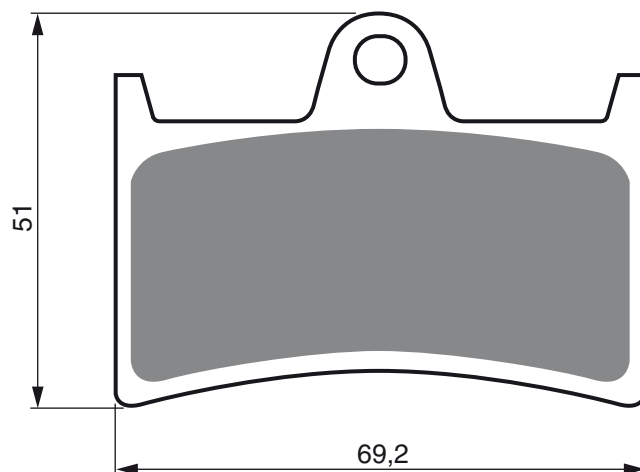

AD

S3
RACING

GP5

GP6

GP7

S33
RACING

PART NUMBER

070