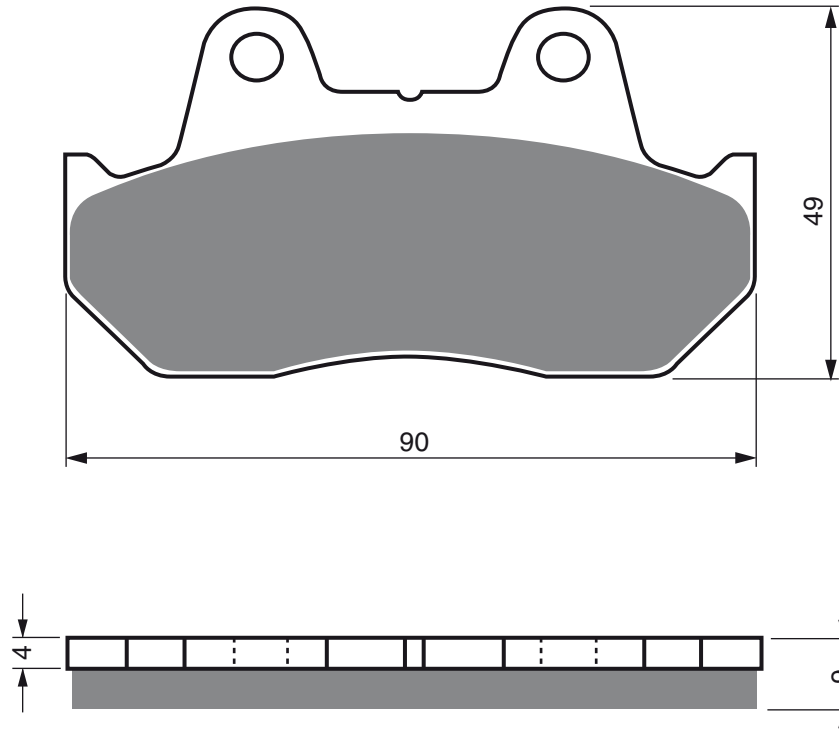

PART NUMBER

049

AD

**S3
RACING**

**S33
RACING**

HONDA

CB	125	T, Superdream	82-	F
CBX	125	F	84-88	F
CBX	250	S	88-	F
CN	250	Helix (Fusion) (MF02/-)	92-	F
CN	250	Scoter	88-92	F
CN	250	Spazio	88-	F
NS	250	R	85-	2F
CM	400	C	81-	F
NS	400	R (NC19/E838)	85-90	2F
VF	400	Integra	86-	F/R
CB	450	SC Nighthawk	83-86	F
CX	500	(CX500/A539)	81-	2F
CX	500	Euro (PC06/C565)	82-	2F/R

CX	500	Turbo (PC03/C470)	82-	R
GL	500	I	81-82	2F
GL	500	T.T.	82-	2F
CX	650	E (RC12/C851)	83-	2F
VF	700	C Magna	85-86	2F
VF	700	F Interceptor	84-85	2F
CB	750	SC	82-83	2F
XLV	750	R (RD01/D141)	86-	F
CB	900	F, F2 (SC09/C593)	81-82	2F
CBX	1000	(SC06/C241)	81-	2F
VF	1100	C (SC12/C948)	83-86	2F
VF	1100	S	84-85	2F

XINGFU

XF	150	A	97-	F