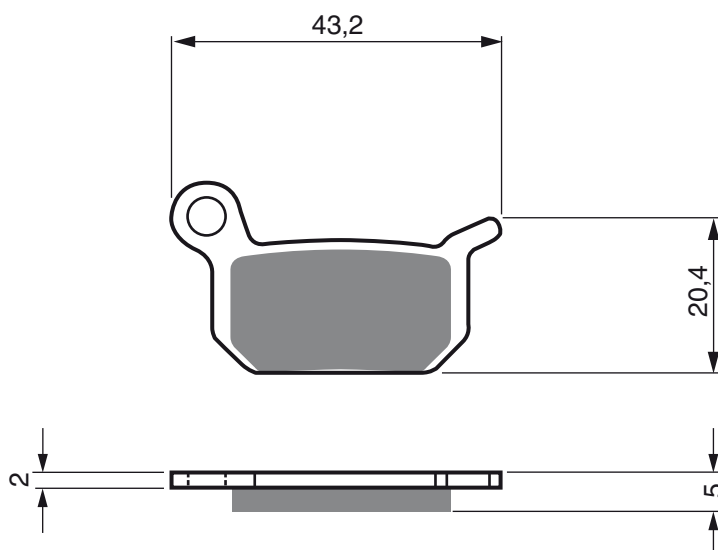

PART NUMBER

190

AD

K1

K5

S3
RACING

HUSQVARNA

CR	50	Senior Pro	05	R
CR	50		11-	F/R
SM	50		11-	F/R

KTM

SX	50	Pro Junior LC	04-	F
SX	50	Pro Junior/Pro Senior LC	02-03	F
SX	50	Pro Senior LC	04-	F/R
SX	50	Senior Adventure	04-	F
	50	Junior	02-	F
	50	Senior	02-	F
	50	Supermoto	06	F/R
SX	65		04-08	R

LEM

R3		XC	03-	F/R
CX	50	CX2,CX3	03-	F/R
R2/R3	50		03-05	F/R
RX	65		05-	F/R
RX	150		11-	R

POLINI

X1	50	R	04-	F/R
X2	50	R	04-	F/R
X5	65	RP	05-	F/R

TOMOS

MC	50	Senior	05	F/R