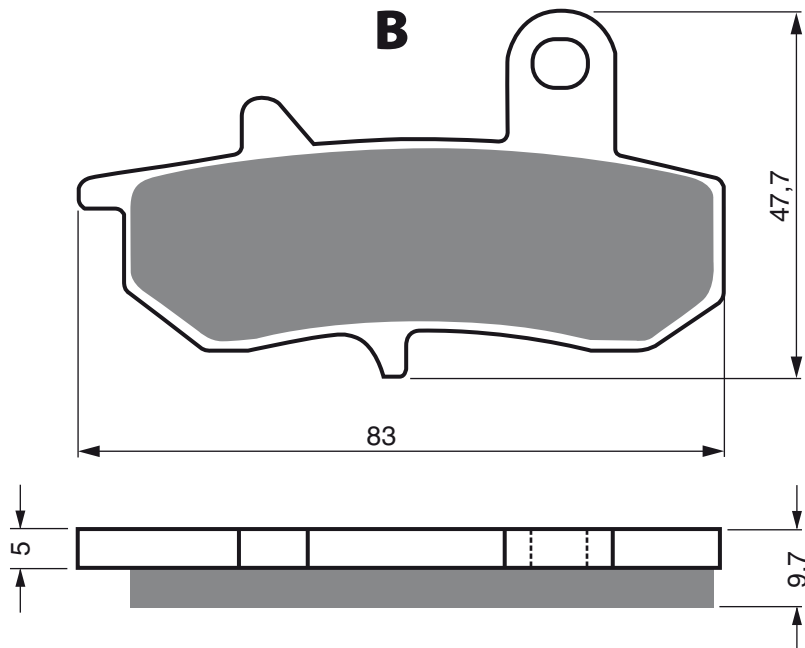

Disc Brake Pads **GOLDfren**

PART NUMBER

065

AD

**S3
RACING**

A

B

SUZUKI