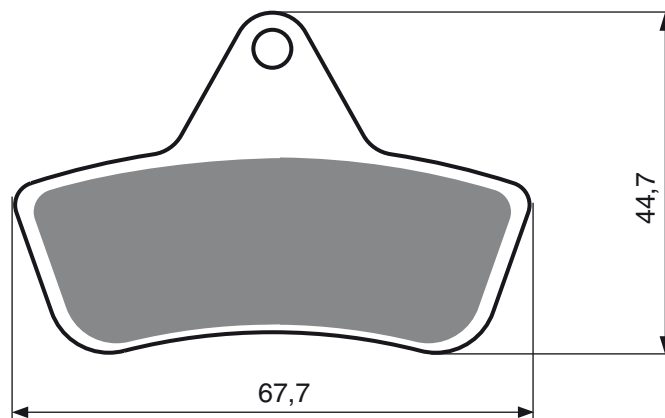

Disc Brake Pads **GOLDfren**

AD

K1

K5

S3
RACING

PART NUMBER

232

ARCTIC CAT

	Bear Cat	96 - 97	R
250	Arctic Cat 2x4/4x4	99 - 04	2F/R
300	Arctic Cat 2x4/4x4	98 - 03	2F/R
300	Arctic Cat 4x4	04 -	2F/R
375	Arctic Cat 2x4/4x4	02	2F/R
400	Bear Cat 2x4/4x4	98 - 04	2F/R
400	iA 4x4	05 -	2F/R
454	Arctic Cat 4x4	98	2F/R
454	Bear Cat 2x4/4x4	96 - 97	2F/R
500	Arctic Cat 4x4	98 -	2F/R
500	iA 4x4 Aut.	05 -	2F/R

LAVERDA

HP	125	Quasar	04 -	R
HP	180	Quasar	04 -	R
400		Quasar 4x4	04 -	2F/R
500		Quasar 4x4	04 -	2F/R
500		Quasar 4x4 C	04 -	2F/R

MASSEY FERGUSON

MF	250	(2WD/4WD)	04	2F/R
MF	300	(2WD/4WD)	04	2F/R
MF	400	4WD	04	2F/R
MF	400	Auto 4WD	04	2F/R
MF	500	(Auto 4WD) TBX Auto	04	2F/R