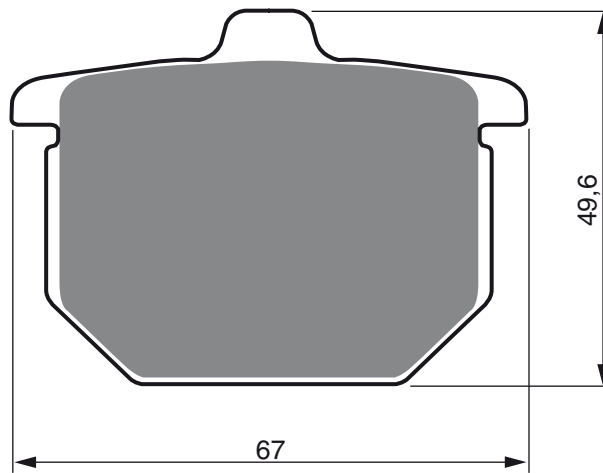

YAMAHA

YZ	125	V, W	89-	R
YZ	250	V, W, WRW	89-	R
YFM	300	Warrior	89-	R
YZ	360		89-	R

Disc Brake Pads **GOLDfren**

AD

S3
RACING

PART NUMBER

078

HONDA