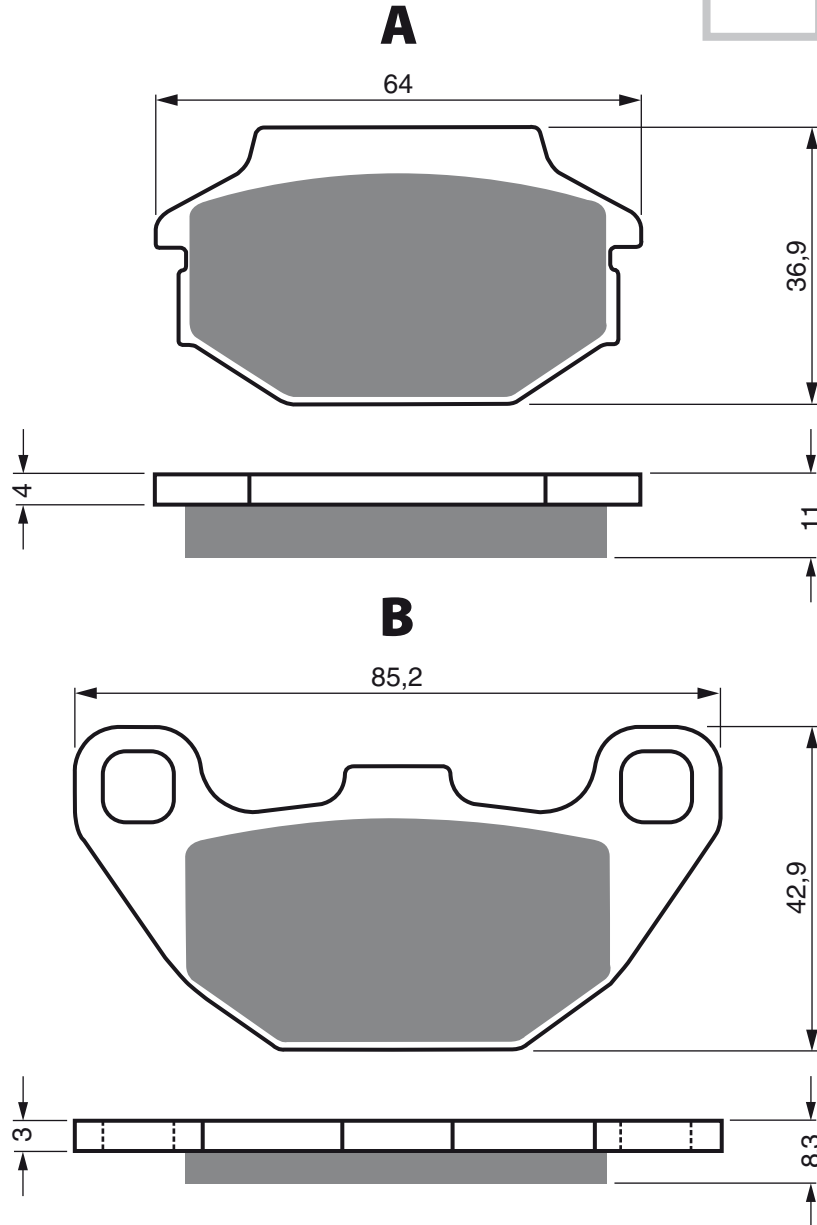

Disc Brake Pads **GOLDfren**

PART NUMBER

183

AD

K5

S3
RACING

CAN-AM

500	Outlander Max (XT 4X4) (2X7A/B/C) (Left)	07-10	R

KAWASAKI

KXF	50 (KSF 50 B7F/B8F)	07-09	R
KXF	90 (KSF 90 A7F/A8F)	07-09	R

KYMCO

er	50 Look	07-08	F
MXER	50	00-	R
MXU	50 Quad	05-08	R
R16	50 Agility 16" wheels	08-	F
S	50 People	05-10	F
	50 People	99-06	F
	50 Super 8 (CK 50 QT6)	07-	F
	50 Super 9 LC	01-07	R

90	Maxxer	05-06	R
MXER	125 /150 Quad	02-07	R
RS	125 Agility (4T) (12" wheels)	09-10	F
S	125 People	05-06	F
S	125 People (BA40BA)	05-06	F
S	125 People DD	07-10	F
	125 /150 Agility	08-	F
	125 Like (D20000)	09	F
	125 Looker S	07-08	F
	125 People	99-06	F
	125 Super 8	07-	F
	125 Super-9	00-	R
MXu	150	05-	R
R16	150 Agility (C30000) (16" wheels)	08-10	F
	150 Like (2T)	09	F

150	Mxer	03-	R
150	People	99-06	F
S	200 iPeople DD (D12000)	07-10	F
S	200 People (BA40BA)	05-06	F
	200 Like i	09	F
	250 Super-9	00-	R

LAVERDA

125	/150/200 Phoenix	01-04	R

SYM

HD	125 /150/200	04-07	F
SK	125	03-04	R
	125 /150/200 Joyride	01-07	R
HD	200	04-	F
GT	500	04	R

Best Quality Pads

www.goldfren.cz