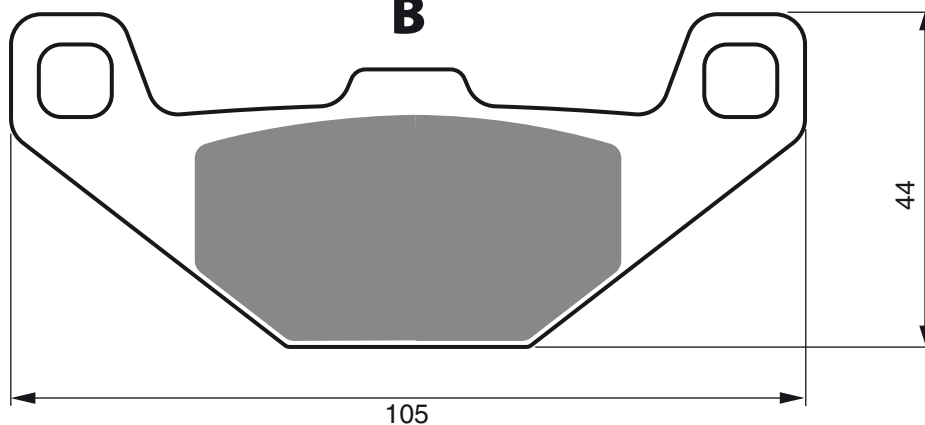

PART NUMBER

237

AD

S3
RACING

A

B

SYM

125 /150 Husky

99- F