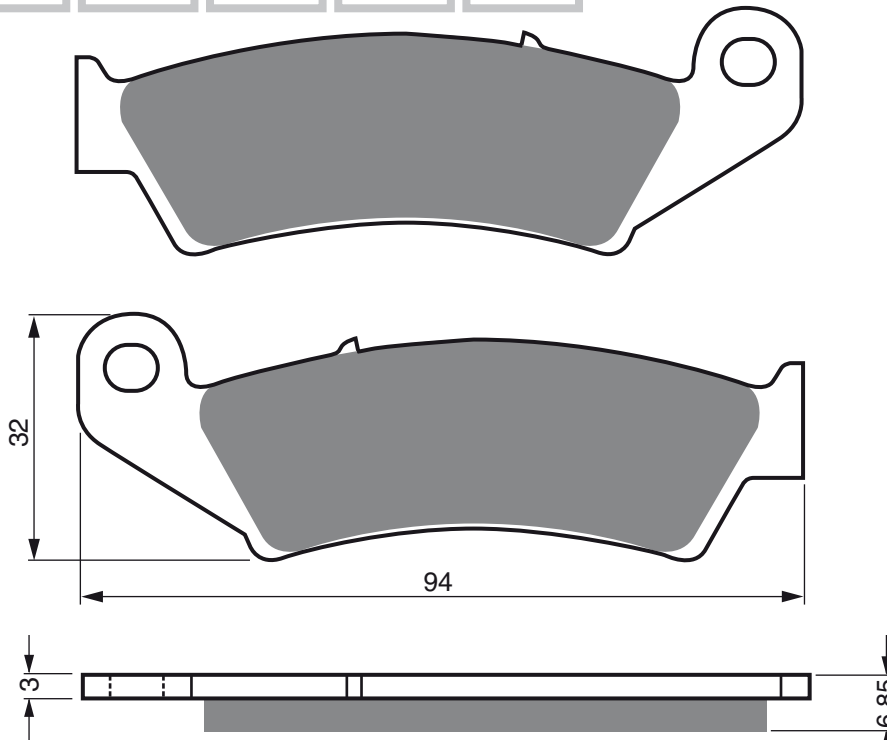

PART NUMBER
041