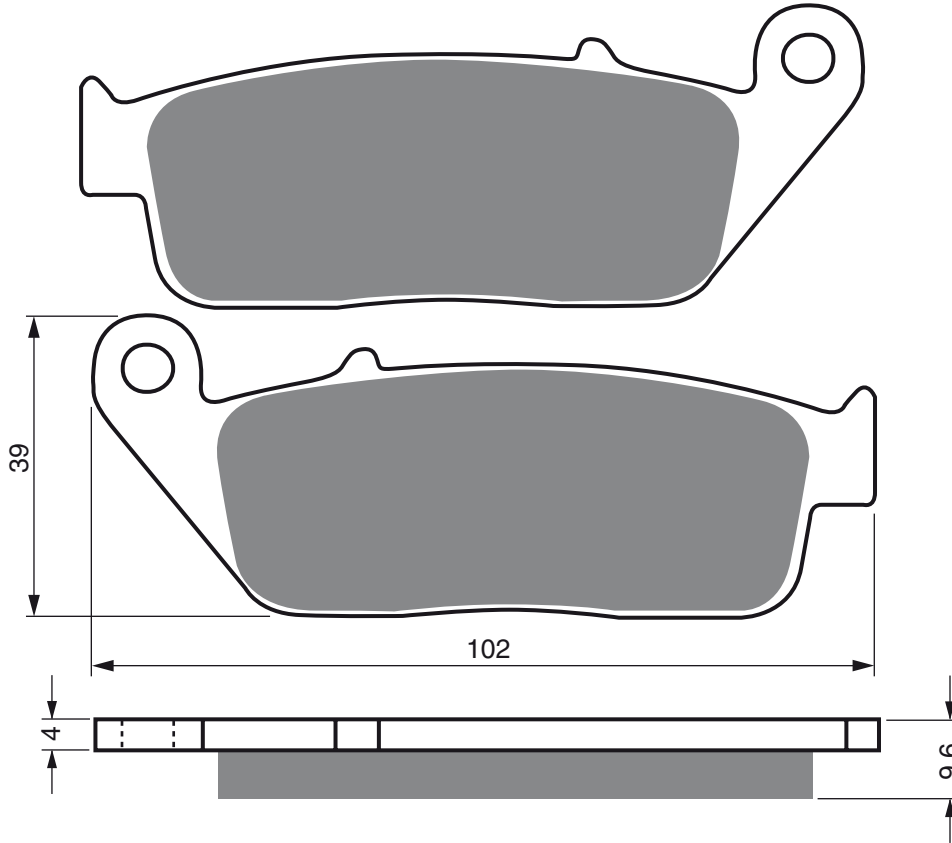

Best Quality Pads

www.goldfren.cz

Disc Brake Pads **GOLDfren**

PART NUMBER

014

AD

**S3
RACING**

**S33
RACING**