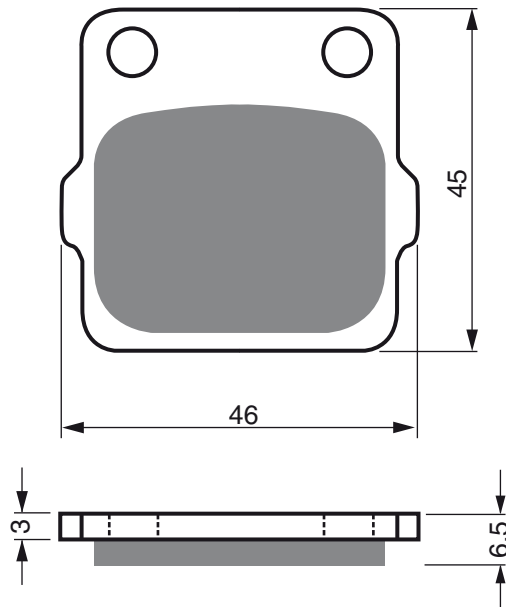

Disc Brake Pads **GOLDfren**

PART NUMBER

077

AD

**S3
RACING**

K1

K5

**S33
RACING**