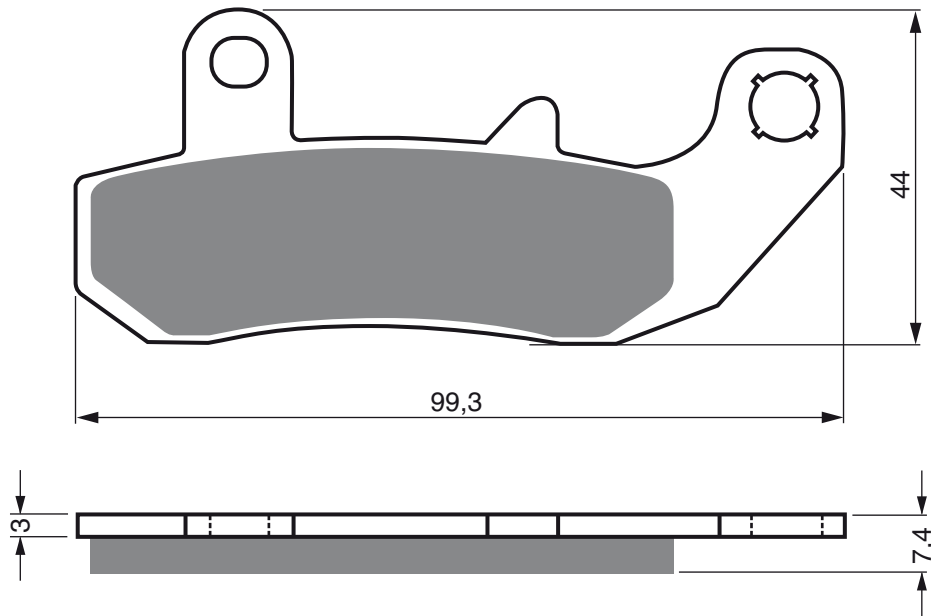

Disc Brake Pads **GOLDfren**

PART NUMBER

065

AD

**S3
RACING**

A

B

SUZUKI