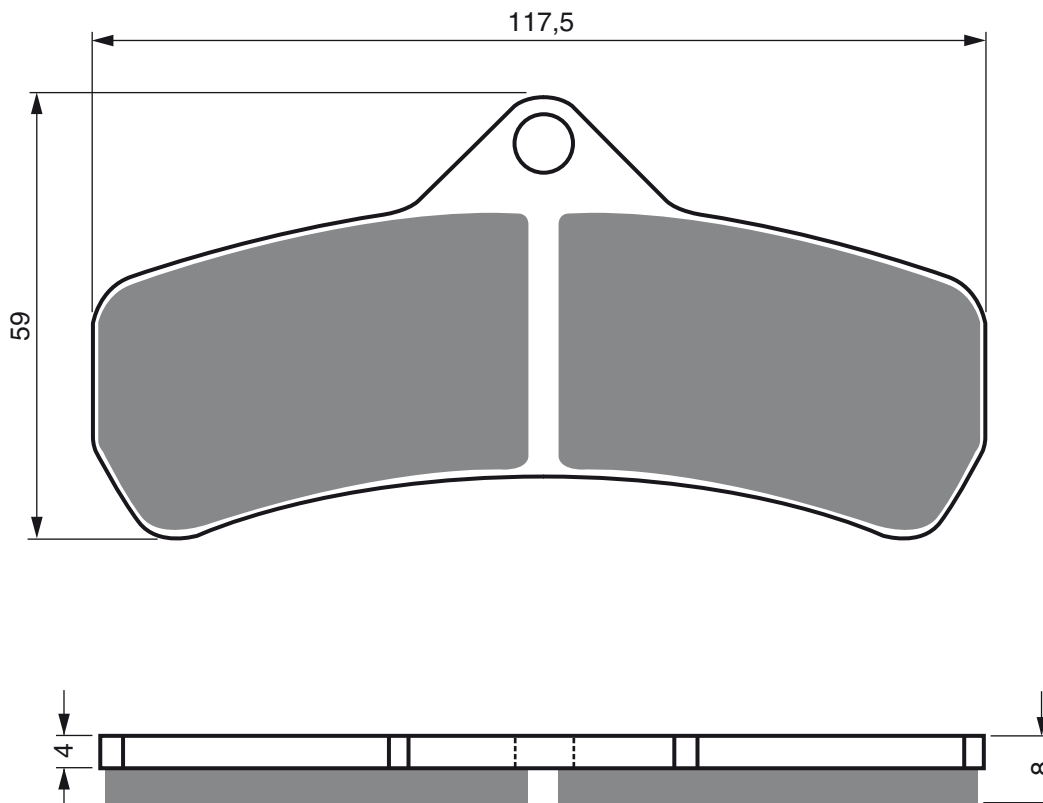

PART NUMBER

144

AD

K5

S3
RACING

S33
RACING

K1

K5-LX

QUADZILLA

RV	125	Midi RV Bug	-	R
RV	150	Midi Buggie	07-	R
BR	200		07-08	R
BR	250		-	R
XL	300		-	R

SACHS

	50	Madass	06-09	R
XTC	125		08	R
	125	Madass (4T)	06-09	R
	125	X-Road	06	R
	125	X-Road	08	R

SINNIS

QM	125	Apache GY-2B(A) (Rear disc model)	09-10	R
QM	125	Blade GY-2B	08-10	R
QM	125	Eagle (125T-10R)	10-	F
QM	125	Matrix II (125T-10H)	10-	F
	125	Egocty (125T-86)	07-09	F
	125	Matrix	07-09	F

SUPERBYKE

RMR	125		07-09	R

SUZUKI

DR	125	G, H, J, SER, SE, SEW (SF43B/-)	86-98	F
DR	125	SEX/SEY	99-01	F
GX	125	R	88-	F
RH	125	X	87-	F
SP	125	G, H, J	86-88	F
SX	125	R	85-	F
TS	125	X	85-	F
DR	200	G, H, J	86-88	F
DR	200	SEK1-SEK8	01-08	F
DR	200	T	96-	F

SP	200	G, H, J	86-88	F
SX	200	R	85-	F
RH	240	X	87-	F
TS	240	X	85-	F
DR	250	F	85-	F
DR	250	S (SJ42A/D784/0)	86-89	F
LT-F	250	K2/K3/K4	02-10	2F
LT-Z	250	Quad Sport	02-	2F
RH	250		85-	F
SP	250	F	85-	F
TS	250	X (SJ11D/E165/0)	85-	F
TS	250	X (SJ11D/E165/0)	85-	F
	250	Ozark	03-	F
KVF	360	A1/B1/CT Prairie	03-	2F
LT-A	400	FK2/FK3 Eiger 4WD	02-07	2F
LT-A	400	K2/K3 Eiger	02-04	2F
LT-F	400	K2-K7 Eiger	02-07	2F
LT-Z	400	Quad Sport	02-	2F
LT-A	500	FK2/FK3 Vinson 4WD Auto	03-07	2F
LT-F	500	FK3-FK7 Vinson	03-07	2F
XN	850	(GR71A/C953)	83-	2F

SYM

	600	Quadriider	06-07	2F

TAISHAN

XT	50		03-04	F
	50	Sport	03-04	F
CT	125		04	F

YAMAHA

SX	125	R	88-	F
SX	200	R	88-	F
YFS	200	R Blaster	03-06	2F
LT-Z	250	Quad Sport	02-	2F

YFM	250	AN Bruin 2x4	05-06	2F
YFM	250	Bear Tracker	01-	2F
YFM	250	BW/BX/BY Big Bear	05-10	2F
YFM	250	XN/XP/XR	01-04	2F
YFM	300	Warrior	89-	2F
YFM	350	Bruin 2x4, 4x4	04-	2F
YFM	350	FGW/FGX/FGY/FGZ Grizzly	07-10	2F
YFM	350	FWANS Bruin 2x4	04-06	2F
YFM	350	FWANS Bruin 4x4	04-06	2F
YFM	350	FWB L, LC Big Bear	99-	2F
YFM	350	FXG-FXM Wolverine	95-04	2F
YFM	350	XG, XH Warrior	95-96	2F
YFM	350	XW, XA-M Warrior	89-	2F/R
YFM	350	XW/XX 2WD Grizzly	07-10	2F
YFM	350	XW/XX/XX 2WD Wolverine	06-09	2F
YFZ	350	A-M Banshee	90-06	2F
YFM	400	FAM Kodiak	00-01	2F
YFM	400	FGW Grizzly	07-08	2F
YFM	400	FPR/FPS	03-	2F
YFM	400	FWN Big Bear - Buckmaster 4WD	00-01	2F
YFM	400	FWN Big Bear 4WD	00-01	2F
YFM	400	FWT (Big Bear)	05	2F
YFM	400	N Big Bear 2WD	00-01	2F
YFM	450	FAR/FAS	03-04	2F
YFM	450	FAT/FAHT/FAV (Kodiak)	05-06	2F
YFM	450	FGIZ Grizzly IRS	10-	2F
YFM	450	FGW Grizzly	07-09	2F
YFM	450	FXV/FXW/FXX/FXY/FXZ Wolverine	06-10	2F
LX	700	-4A Quad	08-	2F

GP5

GP6

GP7

S3
RACING

PART NUMBER

145

SPIEGLER BREMSTECHNIK

8 Piston light weight calliper - 2F