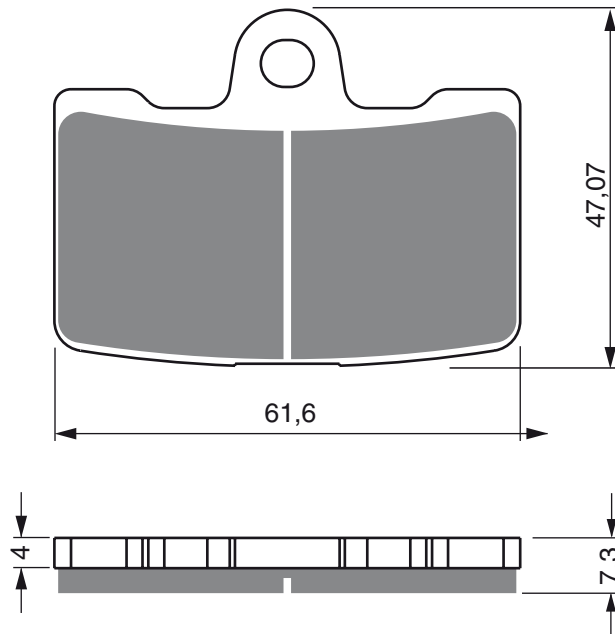

PART NUMBER

269

AD

**S3
RACING**

GP5

GP6

**S33
RACING**

BUELL

	1125 CR	09-10	F
	1125 R	08-10	F
XB12R	1200 Firebolt	09-10	F
XB12SCG	1200 Lightning	09-10	F
XB12SS	1200 Lightning Long	09-10	F