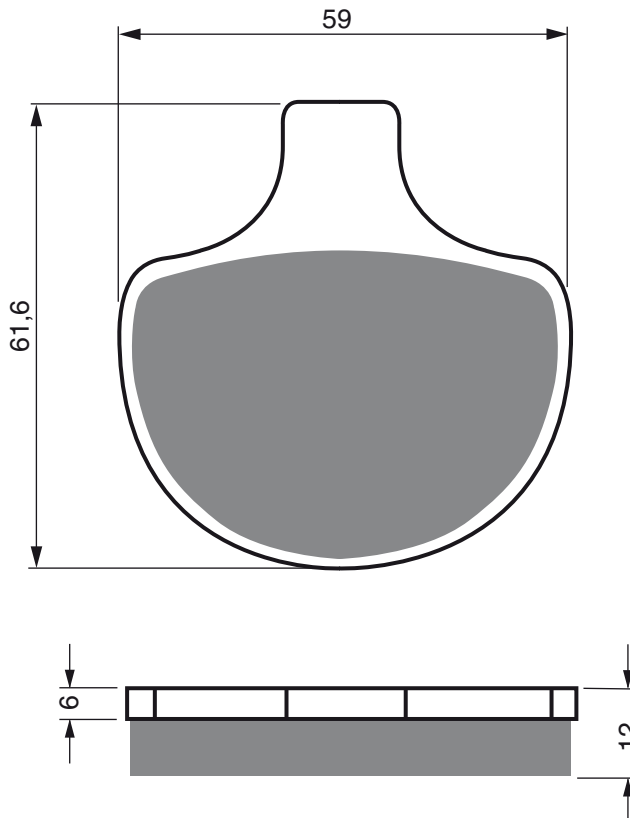

AD

S3
RACING

S33
RACING

PART NUMBER

057

HARLEY DAVIDSON

FLSTSC/FLSTSGI	Springer Classic	05 -	2F	FLSTC	1340 Heritage Softail Cl.	90 - 99	F	FXRT	1340 Super Glide (-/C456/1)	90 - 99	2F
FLT	Series (FLT/C559/1)	88 - 99	2F	FLSTF	1340 Fat Boy	90 - 99	F	FXRT	1340 Super Glide (FXR/C456/0)	85 - 86	2F
FLT/H	Series	86 - 87	2F	FLSTN	1340 Heritage Softail Nost.	93 - 99	2F	FXST	1340 Bad Boy	95 -	F
FXSTS/FXSTSi	Softail Springer	05 -	2F	FLT	1340 (FLT/C559/0)	84 - 85	F	FXST	1340 Softail (FXST/D312/0)	84 - 86	F
FXTZ	Series	88 -	2F	FLTC	1340 Tour Glide Classic	85 - 86	F	FXSTC	1340 Softail Custom	94 - 95	F
XL	883 Sportster Custom	02 -	2F	FLTC	1340 Tour Glide Classic	90 -	2F	FXSTC	1340 Softail Custom	86 - 87	F
XLH	883 Sportster (XL2/C560/1)	85 - 86	F	FXDB	1340 Sturgis	91 -	F	FXSTC	1340 Softail Custom (FXST/D312/0)	85 - 86	F
XLH	883 Sportster (XL2/C560/1)	87 - 89	F	FXDL	1340 Dyna Low Rider	93 - 99	2F	FXSTC	1340 Softail Custom (FXST/D312/0)	88 - 99	F
XLH	883 Sportster (XL2/C560/1)	90 - 99	F	FXDW	1340 Dyna Wide Glide	93	2F	FXSTS	1340 Springer Softail	96	F
XLH	1100 (XL2/C560/1)	87 - 88	F	FXDWG	1340 Dyna Wide Glide	93 - 99	F	FXSTS	1340 Springer Softail (-/D312/0)	90 - 91	F
XLH	1100 Sportster (XL2/C560/1)	85 - 86	F	FXE	1340 (FX/C315/0)	85 - 86	F	FXWG	1340 Wide Glide	85 - 86	F
XLH	1100	86 -	F	FXER	1340 Low Rider Custom	93 - 99	F	FXWG	1340	87 - 88	F
XLH	1200 Sportster (XL2/C560/1)	90 - 99	F	FXER	1340 Low Rider Custom (FXR/C456/1)	87 - 88	F		1340 Dyna Glide Daytona	91 -	2F
FLHS	1340 Electra Glide Sport	90 -	2F	FXLR	1340 Low Rider Custom	93 - 99	F		1340 Dyna Glide Sturgis	91 -	F
FLHT	1340 Electra Glide (FLT/C559/1)	85 - 86	2F	FXLR	1340 Low Rider Custom (FXR/C456/1)	87 - 88	F	FLSTS	1450 Heritage Springer	00 - 03	F
FLHT	1340 Electra Glide Classic (FLT/C559/1)	87 - 90	2F	FXR	1340 (FXR/C456/1)	87 - 88	F	FLSTSCI	1450 Springer softtail classic	05 -	F
FLHTC	1340 Electra Glide Classic	85 - 86	2F	FXR	1340 Super Glide (-/C456/1)	90 - 99	F	FXSTS	1450 Springer Softtail	00 - 04	F
FLHTC	1340 Electra Glide Classic	93 -	2F	FXR	1340 Super Glide (FXR/C456/0)	85 - 86	F	FLSTSB	1584 Softail Cross Bones	08 - 09	2F
FLHTC	1340 Electra Glide Classic (FLT/C559/1)	90 - 99	2F	FXRD	1340 Super Glide GTE	85 - 86	2F				
FLHTC	1340 Ultra Classic (FLT/C559/1)	90 - 99	2F	FXRS	1340 Low Rider (FXR/C456/0)	85 - 86	2F				
FLST	1340 Heritage Softail	86 - 87	F	FXRS	1340 Low Rider Sport (FXR/C456/1)	87 - 99	2F				
FLST	1340 Heritage Softail	88 - 99	F	FXRS	1340 Low Rider Sport Ed. (-/C456/1)	90 - 99	2F				
				FXRS	1340 Low Rider, Convert. (-/C456/1)	90 - 99	2F